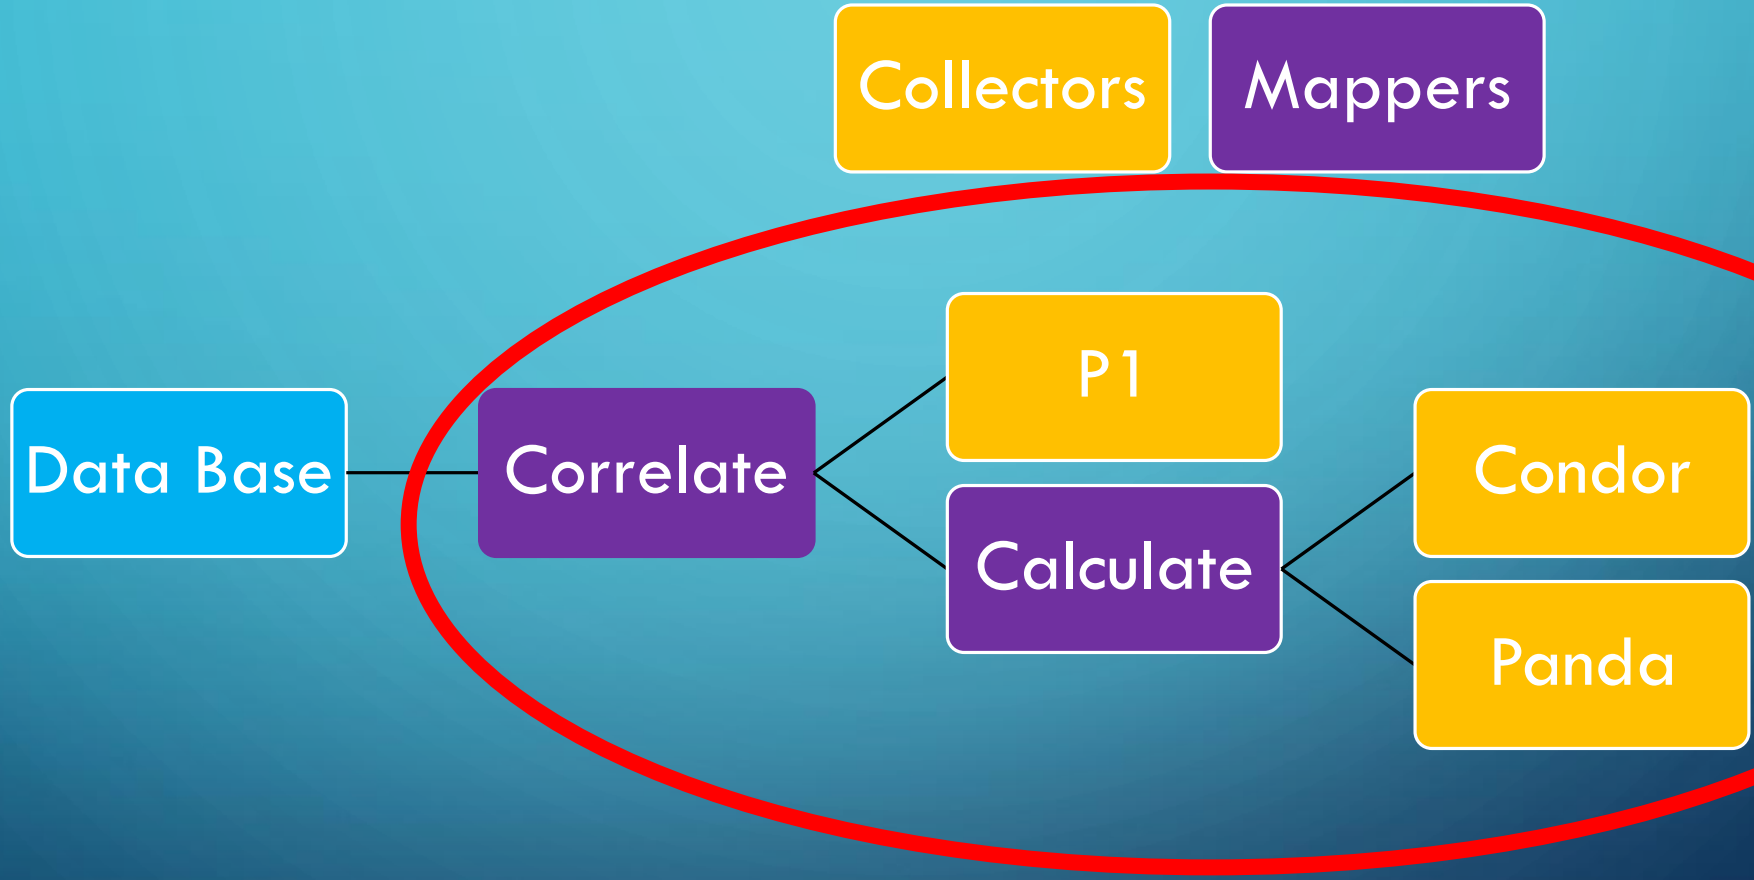

MONITORING OF OPPORTUNISTIC COMPUTER RESOURCES FOR THE ATLAS EXPERIEMENT

BY PAULINA SEIBEL, LARS LONGERICH AND LUCAS ETHINGTON SUPERVISED BY FRANK BERGHAUS

TASKS:

collectors

mappers

output

Grafana

Data Base