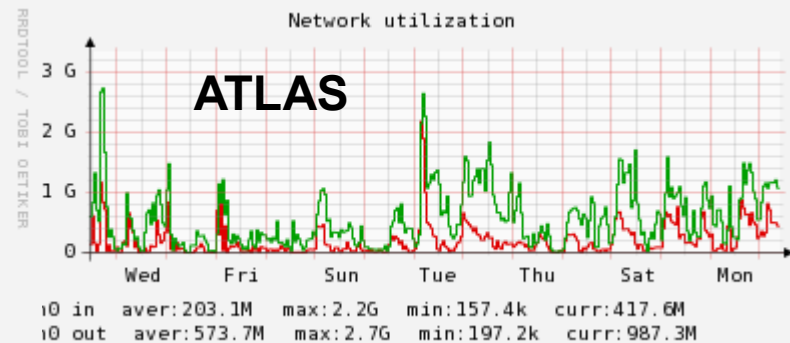

DSS Castor data growth

- Data written to tape – last month (1 k GiB = 1 TB = 1 tape)

Oct 2009 to April 2010:
0.7 PB/month (23 1TB tapes / day)

May 2010 to October:
1.9 PB/month (62 1TB tapes / day)

November (Heavy Ion run) :
~ 3-4PB ? (120 1TB tapes / day)

- Heavy Ion run going on smoothly at impressive data rates:

Disk Servers (Gbytes/s) – last month

Per experiment – last 2 weeks

- As normal