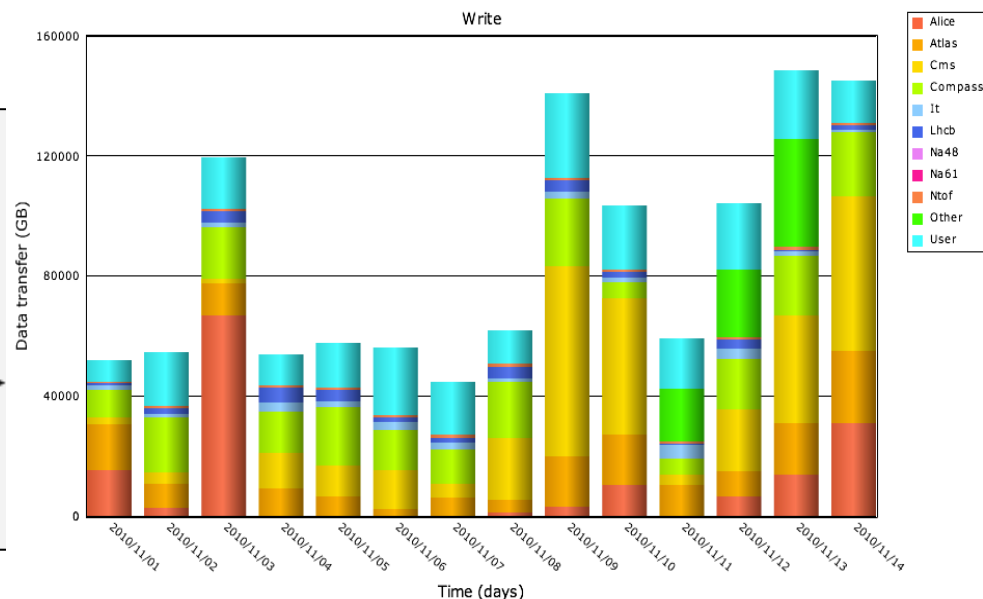

DSS Castor data growth

- Data written to tape – last month (1 k GiB = 1 TB = 1 tape)

Oct 2009 to April 2010:
0.7 PB/month (23 1TB tapes / day)

May 2010 to October:
1.9 PB/month (62 1TB tapes / day)

November (Heavy Ion run) :
~ 3-4PB ? (120 1TB tapes / day)

- Heavy Ion run going on smoothly at impressive data rates:

Disk Servers (Gbytes/s) – last month

Per experiment – last 2 weeks

- As normal