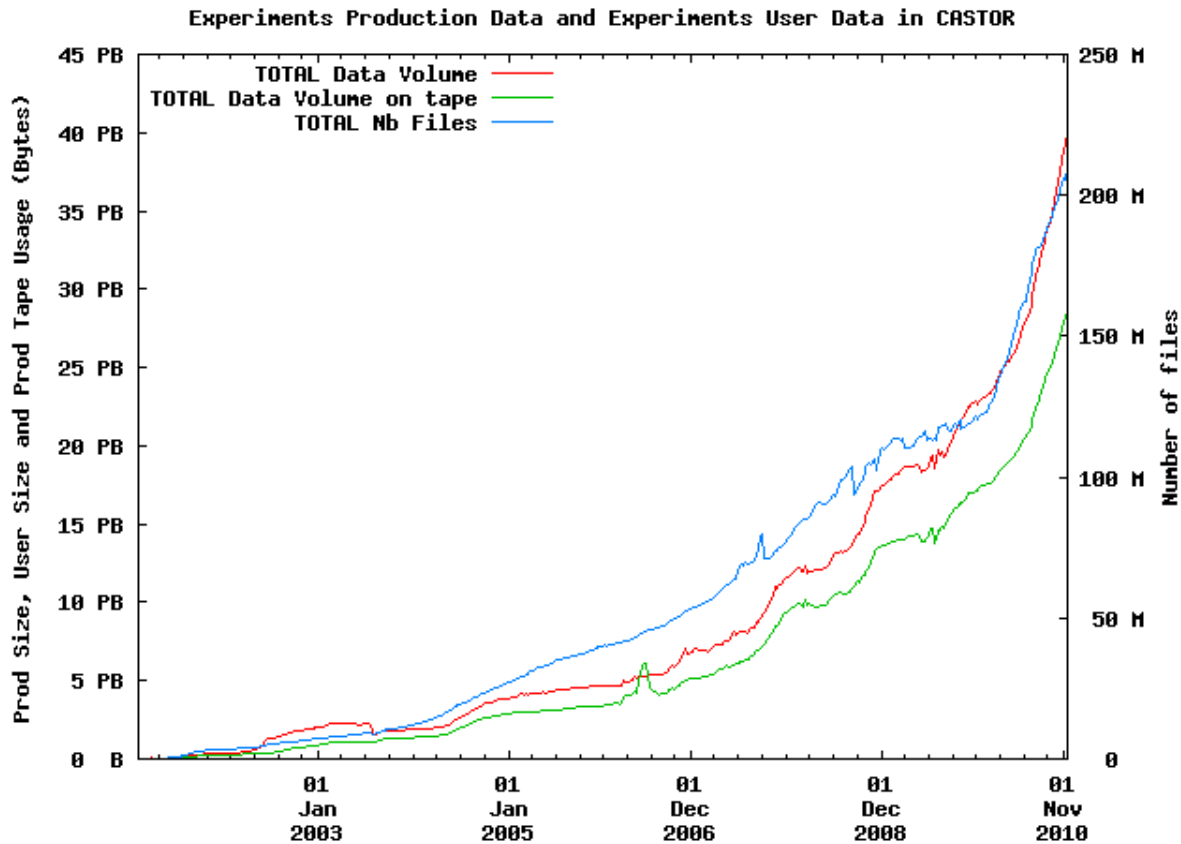

DSS Castor data growth

- Data written to tape – last month (1 k GiB = 1 TB = 1 tape)

Oct 2009 to April 2010:
0.7 PB/month (23 1TB tapes / day)

May 2010 to October:
1.9 PB/month (62 1TB tapes / day)

November (Heavy Ion run) :
~ 3-4PB ? (120 1TB tapes / day)

- Heavy Ion run going on smoothly at impressive data rates:

Disk Servers (Gbytes/s) – last month

Per experiment – last 2 weeks

- As normal