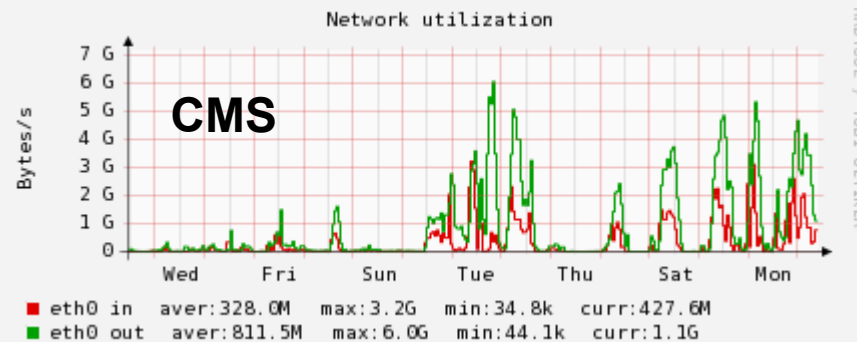

DSS Castor data growth

- Data written to tape – last month (1 k GiB = 1 TB = 1 tape)

Oct 2009 to April 2010:
0.7 PB/month (23 1TB tapes / day)

May 2010 to October:
1.9 PB/month (62 1TB tapes / day)

November (Heavy Ion run) :
~ 3-4PB ? (120 1TB tapes / day)

- Heavy Ion run going on smoothly at impressive data rates:

Disk Servers (Gbytes/s) – last month

Per experiment – last 2 weeks

- As normal