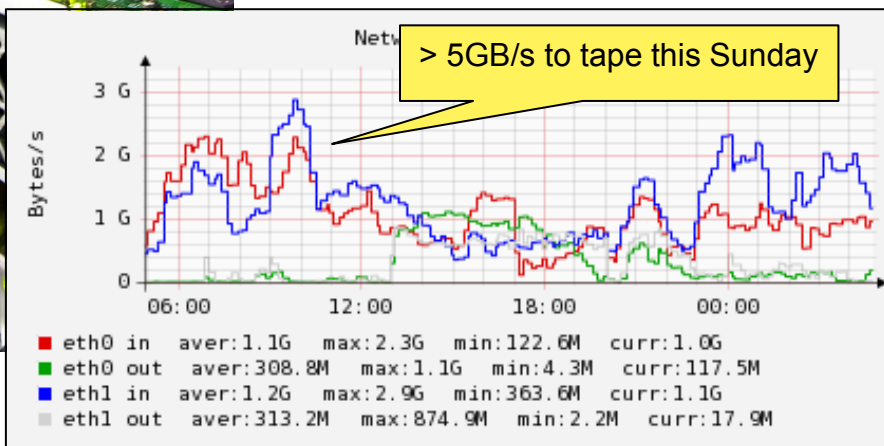

DSS Castor data growth

- Data written to tape – last month (1 k GiB = 1 TB = 1 tape)

Oct 2009 to April 2010:
0.7 PB/month (23 1TB tapes / day)

May 2010 to October:
1.9 PB/month (62 1TB tapes / day)

November (Heavy Ion run) :
~ 3-4PB ? (120 1TB tapes / day)

- Heavy Ion run going on smoothly at impressive data rates:

Disk Servers (Gbytes/s) – last month

Per experiment – last 2 weeks

- As normal