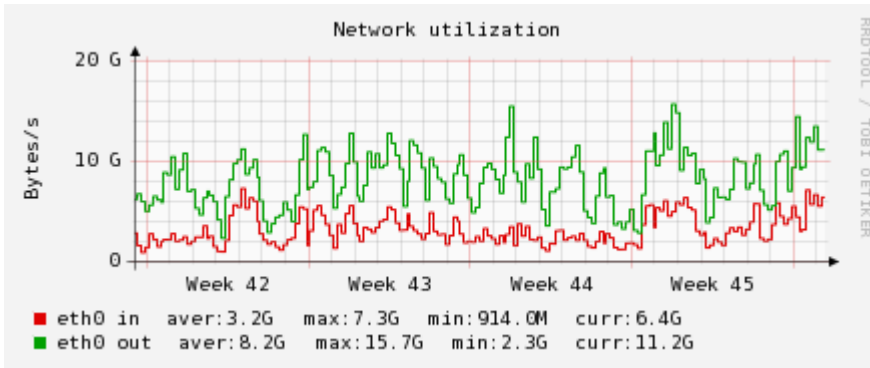

DSS Castor data growth

- Data written to tape – last month (1 k GiB = 1 TB = 1 tape)

Oct 2009 to April 2010:
0.7 PB/month (23 1TB tapes / day)

May 2010 to October:
1.9 PB/month (62 1TB tapes / day)

November (Heavy Ion run) :
~ 3-4PB ? (120 1TB tapes / day)

- Heavy Ion run going on smoothly at impressive data rates:

Disk Servers (Gbytes/s) – last month

Per experiment – last 2 weeks

- As normal