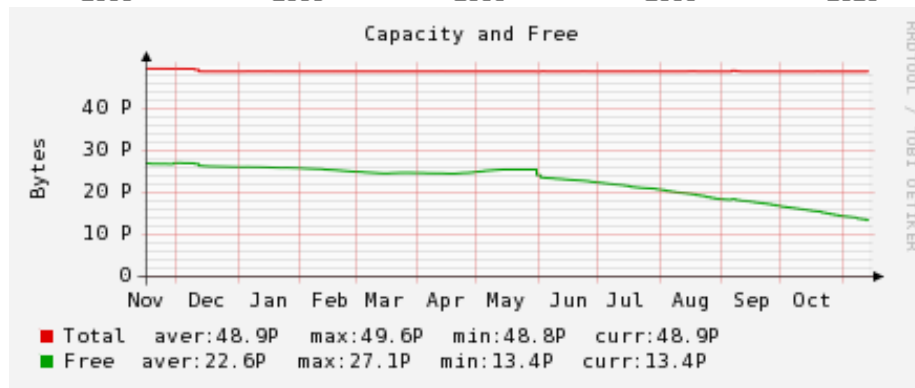

DSS Castor data growth

- Data written to tape – last month (1 k GiB = 1 TB = 1 tape)

Oct 2009 to April 2010:
0.7 PB/month (23 1TB tapes / day)

May 2010 to October:
1.9 PB/month (62 1TB tapes / day)

November (Heavy Ion run) :
~ 3-4PB ? (120 1TB tapes / day)

- Heavy Ion run going on smoothly at impressive data rates:

Disk Servers (Gbytes/s) – last month

Per experiment – last 2 weeks

- As normal