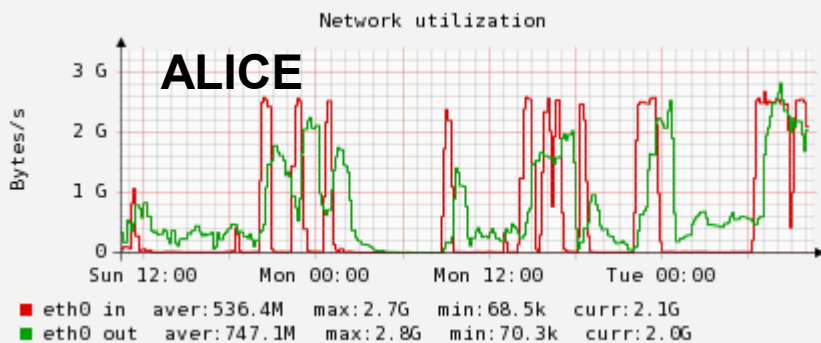

DSS Castor data growth

- Data written to tape – last month (1 k GiB = 1 TB = 1 tape)

Oct 2009 to April 2010:
0.7 PB/month (23 1TB tapes / day)

May 2010 to October:
1.9 PB/month (62 1TB tapes / day)

November (Heavy Ion run) :
~ 3-4PB ? (120 1TB tapes / day)

- Heavy Ion run going on smoothly at impressive data rates:

Disk Servers (Gbytes/s) – last month

Per experiment – last 2 weeks

- As normal