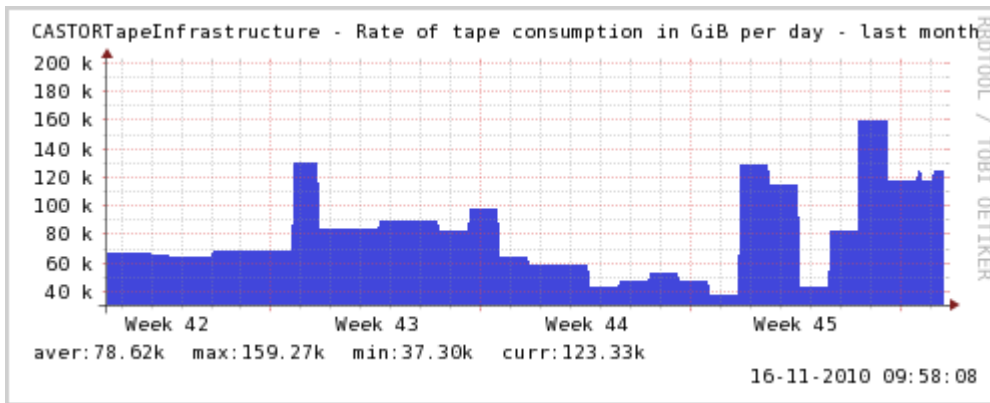

DSS Castor data growth

- Data written to tape – last month (1 k GiB = 1 TB = 1 tape)

Oct 2009 to April 2010:
0.7 PB/month (23 1TB tapes / day)

May 2010 to October:
1.9 PB/month (62 1TB tapes / day)

November (Heavy Ion run) :
~ 3-4PB ? (120 1TB tapes / day)

- Heavy Ion run going on smoothly at impressive data rates:

Disk Servers (Gbytes/s) – last month

Per experiment – last 2 weeks

- As normal