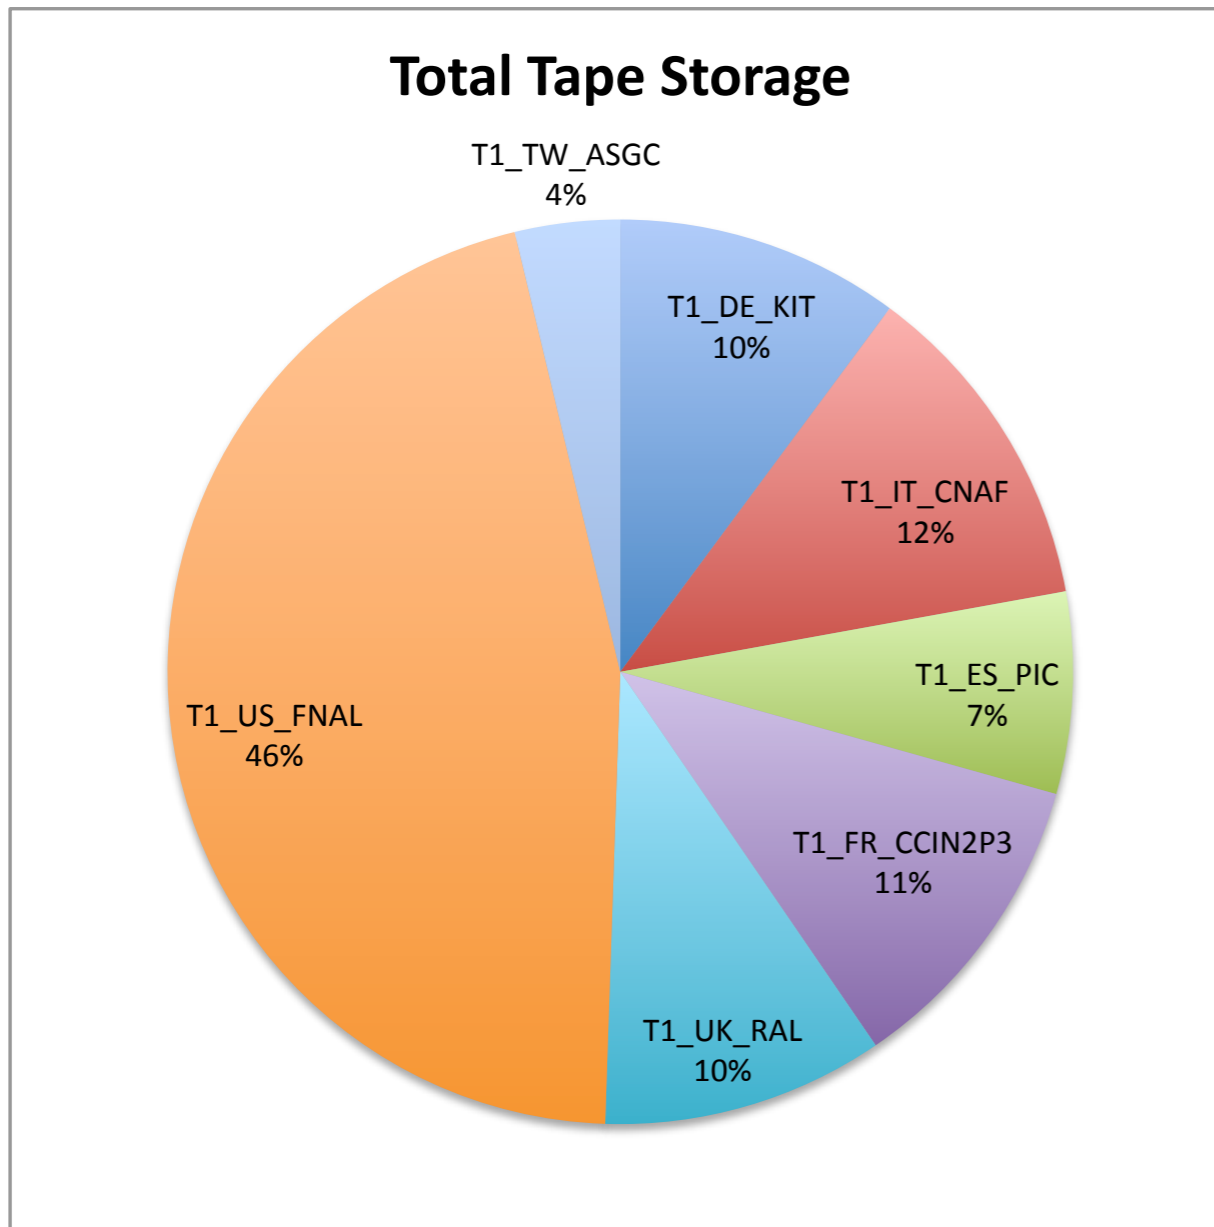

Custodial Storage Overview

WLCG Collaboration Workshop 7-9 July 2010
CMS Experiment Jamboree

Oliver Gutsche
for
CMS Data Operations

- ▶ Snapshot from PhEDEx / TMDB
 - ▶ Tape storage at T1 sites (MSS) for all combinations of
 - ▶ Acq era + data tier + cust/non-cust
 - ▶ Separately for data & MC
 - ▶ Plan: produce snapshot every week
- ▶ Following plots
 - ▶ Previous week from 6/28/2010
 - ▶ This week from 7/5/2010

	TI_DE_KIT	TI_IT_CNAF	TI_ES_PIC	TI_FR_CCIN2P3	TI_UK_RAL	TI_US_FNAL	TI_TW_ASGC	All sites
delta data cust	4.385	0.67	1.492	8.949	2.009	24.775	2.393	67.961
delta data non-cust	4.46	-39.264	5.795	-28.065	5.635	27.774	5.257	-18.408
delta mc cust	15.148	9.475	2.738	29.827	70.936	208.635	0.28	337.039
delta mc non-cust	0	-17.668	0	-0.964	0	0	0	-18.632
delta cust	19.533	10.145	4.23	38.776	72.945	233.41	2.673	405
delta non-cust	4.46	-56.932	5.795	-29.029	5.635	27.774	5.257	-37.04
delta	23.993	-46.787	10.025	9.747	78.58	261.184	7.93	367.96

► Deletions still take effect

Total Tape Storage

	TI_DE_KIT	TI_IT_CNAF	TI_ES_PIC	TI_FR_CCIN2P3	TI_UK_RAL	TI_US_FNAL	TI_TW_ASGC	All sites
data cust	631.992	451.506	68.577	605.727	265.438	1097.359	27.92	4476.129
data non-cust	22.799	306.337	246.323	266.856	227.148	1719.664	150.131	3748.559
mc cust	513.131	592.174	491.092	362.351	667.248	2231.165	248.221	5110.117
mc non-cust	9.502	43.143	30.74	53.962	8.889	258.197	8.889	422.906
cust	1145.123	1043.68	559.669	968.078	932.686	3328.524	276.141	9586.246
non-cust	32.301	349.48	277.063	320.818	236.037	1977.861	159.02	4171.465
total	1177.424	1393.16	836.732	1288.896	1168.723	5306.385	435.161	13757.711

► Distribution amongst T1 sites looks good

- ▶ Differences in custodial storage of data and MC
- ▶ Due to size of datasets and usefulness for analysis

Total Tape Storage

Custodial Tape Storage

Total Tape Storage