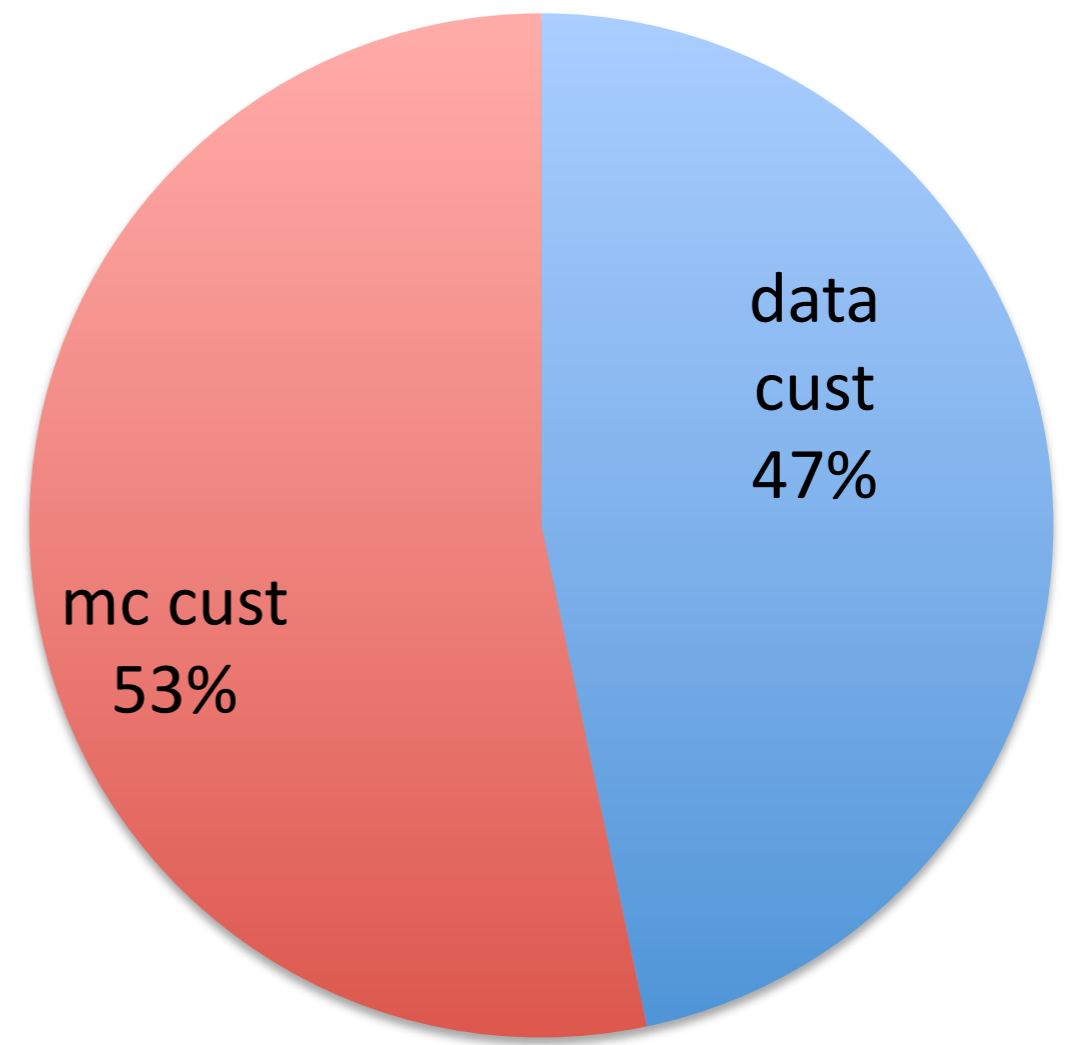

	TI_DE_KIT	TI_IT_CNAF	TI_ES_PIC	TI_FR_CCIN2P3	TI_UK_RAL	TI_US_FNAL	TI_TW_ASGC	All sites
delta data cust	4.385	0.67	1.492	8.949	2.009	24.775	2.393	67.961
delta data non-cust	4.46	-39.264	5.795	-28.065	5.635	27.774	5.257	-18.408
delta mc cust	15.148	9.475	2.738	29.827	70.936	208.635	0.28	337.039
delta mc non-cust	0	-17.668	0	-0.964	0	0	0	-18.632
delta cust	19.533	10.145	4.23	38.776	72.945	233.41	2.673	405
delta non-cust	4.46	-56.932	5.795	-29.029	5.635	27.774	5.257	-37.04
delta	23.993	-46.787	10.025	9.747	78.58	261.184	7.93	367.96

► Deletions still take effect

Total Tape Storage

	TI_DE_KIT	TI_IT_CNAF	TI_ES_PIC	TI_FR_CCIN2P3	TI_UK_RAL	TI_US_FNAL	TI_TW_ASGC	All sites
data cust	631.992	451.506	68.577	605.727	265.438	1097.359	27.92	4476.129
data non-cust	22.799	306.337	246.323	266.856	227.148	1719.664	150.131	3748.559
mc cust	513.131	592.174	491.092	362.351	667.248	2231.165	248.221	5110.117
mc non-cust	9.502	43.143	30.74	53.962	8.889	258.197	8.889	422.906
cust	1145.123	1043.68	559.669	968.078	932.686	3328.524	276.141	9586.246
non-cust	32.301	349.48	277.063	320.818	236.037	1977.861	159.02	4171.465
total	1177.424	1393.16	836.732	1288.896	1168.723	5306.385	435.161	13757.711

► Distribution amongst T1 sites looks good

- ▶ Differences in custodial storage of data and MC
- ▶ Due to size of datasets and usefulness for analysis

Total Tape Storage

Custodial Tape Storage

Total Tape Storage

Data Tape Storage

MC Tape Storage

Custodial Tape Storage

Custodial Tape Storage

► MC GEN-SIM-RAW biggest contributor

Data Custodial Tape Storage

MC Custodial Tape Storage