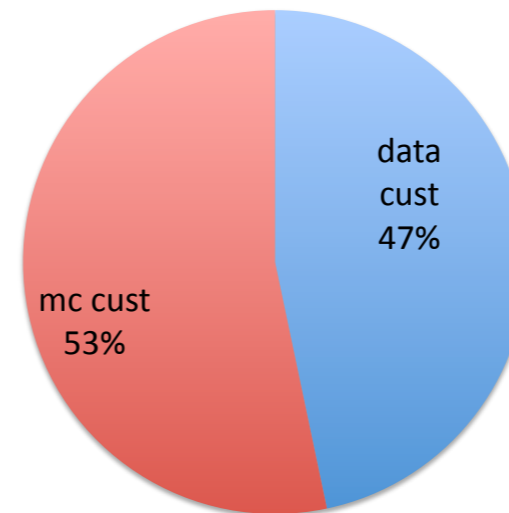

► Deletions still take effect

Total Tape Storage

	TI_DE_KIT	TI_IT_CNAF	TI_ES_PIC	TI_FR_CCIN2P3	TI_UK_RAL	TI_US_FNAL	TI_TW_ASGC	All sites
data cust	631.992	451.506	68.577	605.727	265.438	1097.359	27.92	4476.129
data non-cust	22.799	306.337	246.323	266.856	227.148	1719.664	150.131	3748.559
mc cust	513.131	592.174	491.092	362.351	667.248	2231.165	248.221	5110.117
mc non-cust	9.502	43.143	30.74	53.962	8.889	258.197	8.889	422.906
cust	1145.123	1043.68	559.669	968.078	932.686	3328.524	276.141	9586.246
non-cust	32.301	349.48	277.063	320.818	236.037	1977.861	159.02	4171.465
total	1177.424	1393.16	836.732	1288.896	1168.723	5306.385	435.161	13757.711

► Distribution amongst T1 sites looks good

- ▶ Differences in custodial storage of data and MC
- ▶ Due to size of datasets and usefulness for analysis

Total Tape Storage

Custodial Tape Storage

Total Tape Storage

Data Tape Storage

MC Tape Storage

Custodial Tape Storage

Custodial Tape Storage

► MC GEN-SIM-RAW biggest contributor

Data Custodial Tape Storage

MC Custodial Tape Storage