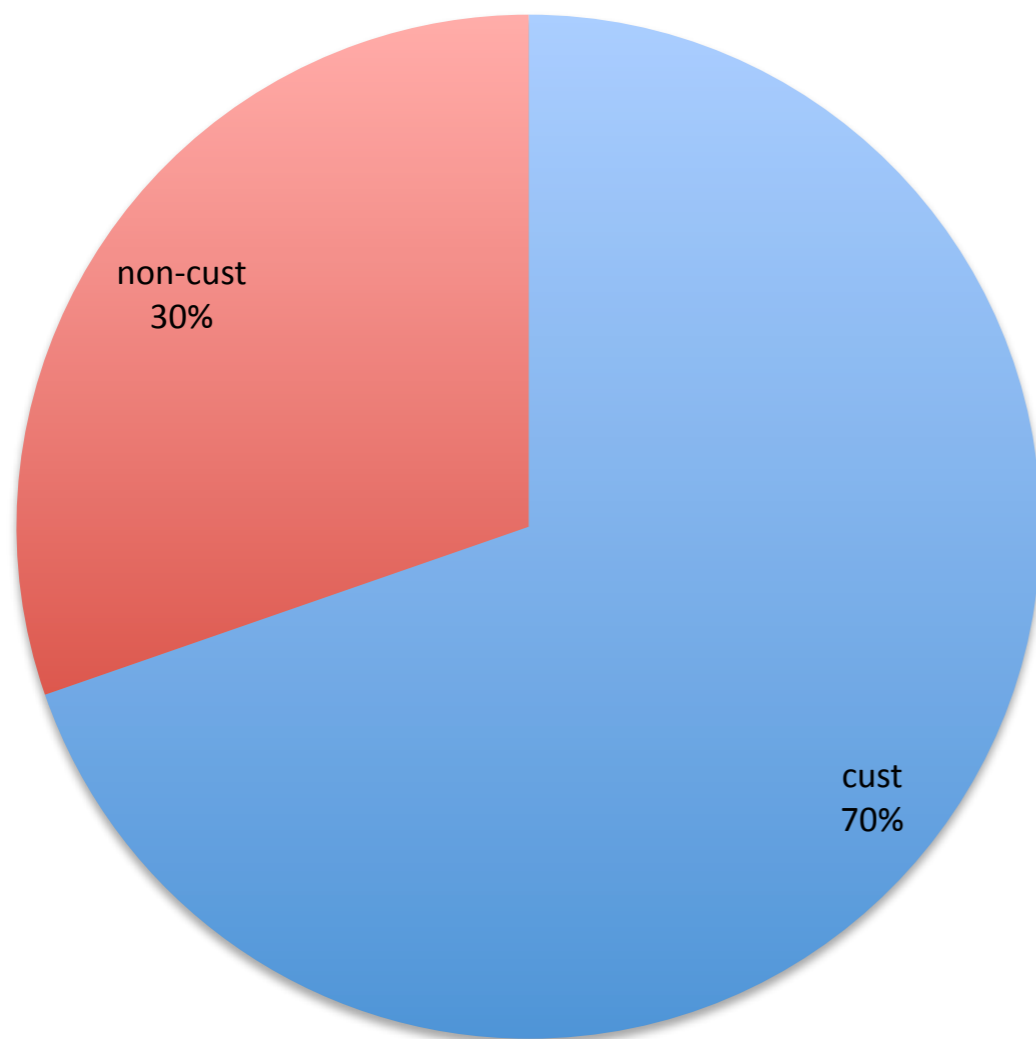

Total Tape Storage