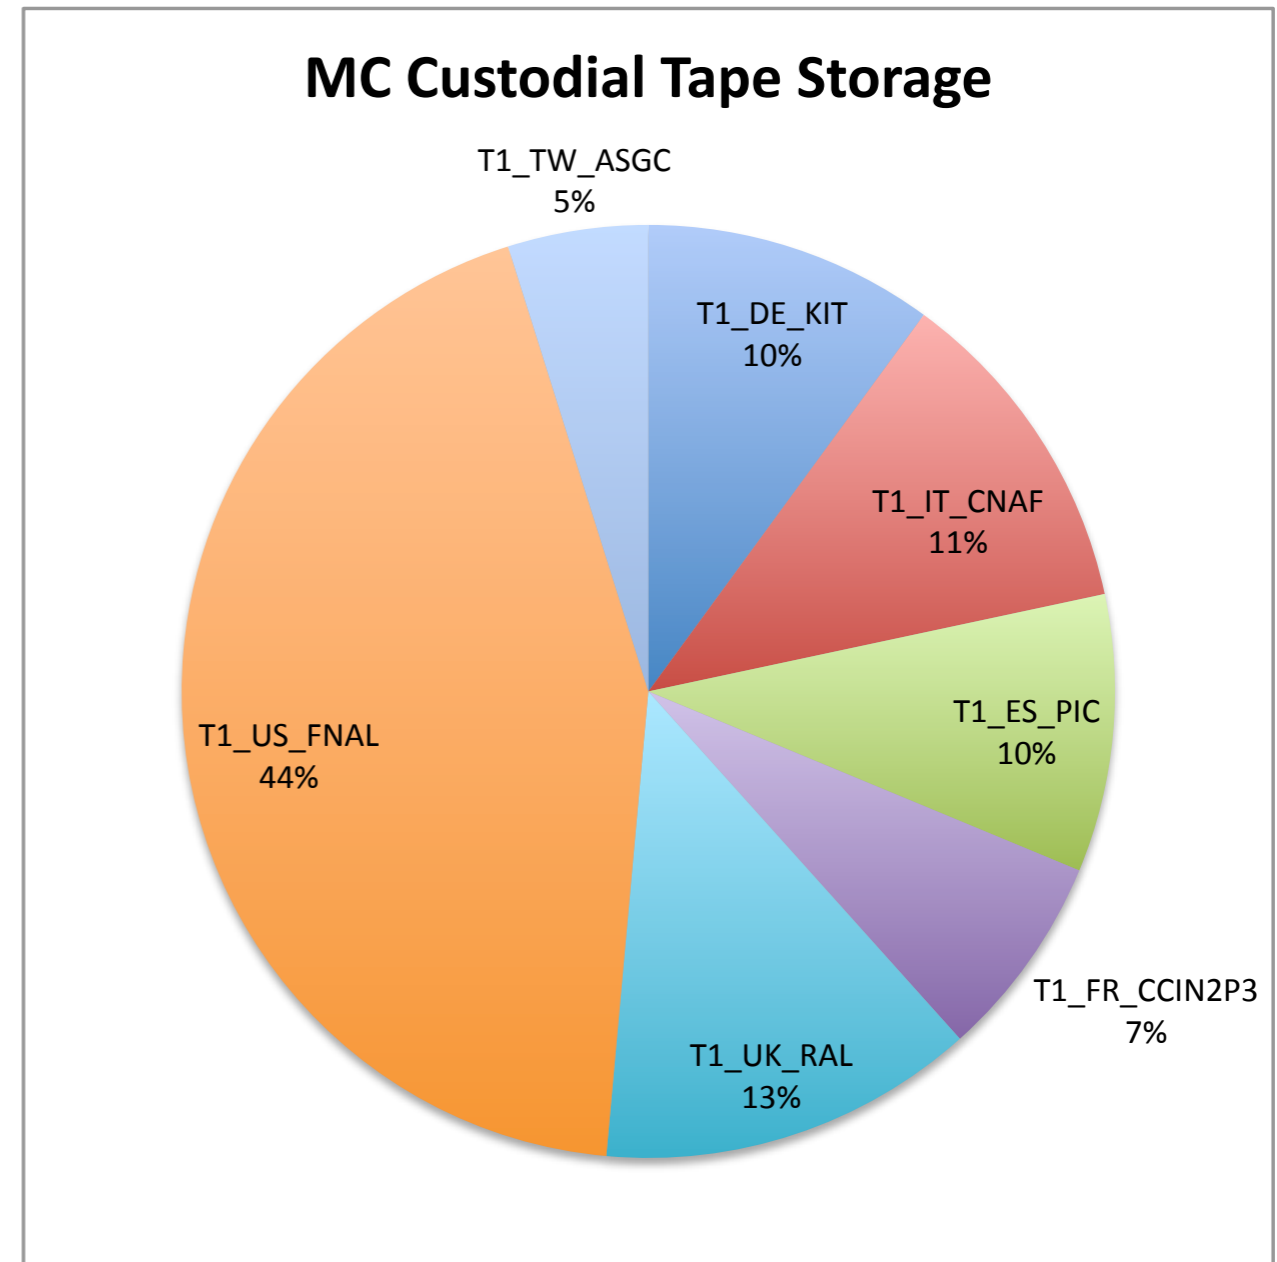

► Deletions still take effect

Total Tape Storage

	TI_DE_KIT	TI_IT_CNAF	TI_ES_PIC	TI_FR_CCIN2P3	TI_UK_RAL	TI_US_FNAL	TI_TW_ASGC	All sites
data cust	631.992	451.506	68.577	605.727	265.438	1097.359	27.92	4476.129
data non-cust	22.799	306.337	246.323	266.856	227.148	1719.664	150.131	3748.559
mc cust	513.131	592.174	491.092	362.351	667.248	2231.165	248.221	5110.117
mc non-cust	9.502	43.143	30.74	53.962	8.889	258.197	8.889	422.906
cust	1145.123	1043.68	559.669	968.078	932.686	3328.524	276.141	9586.246
non-cust	32.301	349.48	277.063	320.818	236.037	1977.861	159.02	4171.465
total	1177.424	1393.16	836.732	1288.896	1168.723	5306.385	435.161	13757.711

► Distribution amongst T1 sites looks good

- ▶ Differences in custodial storage of data and MC
- ▶ Due to size of datasets and usefulness for analysis

Total Tape Storage

Custodial Tape Storage

Total Tape Storage