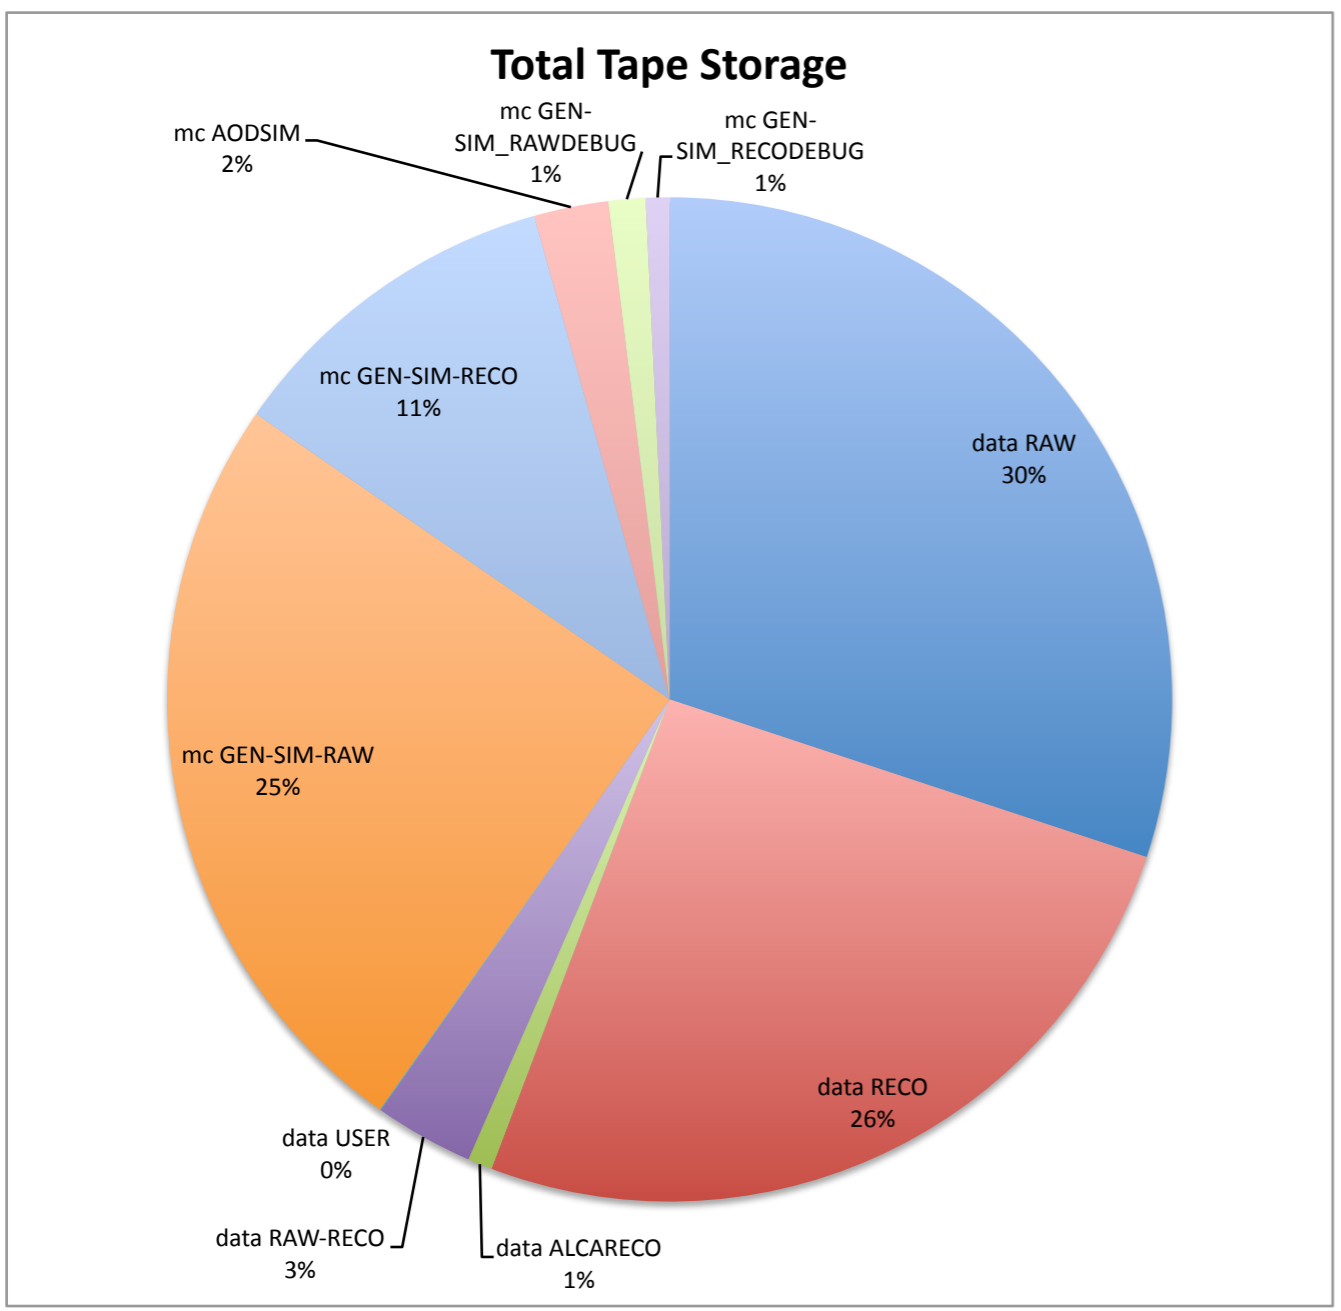

	TI_DE_KIT	TI_IT_CNAF	TI_ES_PIC	TI_FR_CCIN2P3	TI_UK_RAL	TI_US_FNAL	TI_TW_ASGC	All sites
delta data cust	4.385	0.67	1.492	8.949	2.009	24.775	2.393	67.961
delta data non-cust	4.46	-39.264	5.795	-28.065	5.635	27.774	5.257	-18.408
delta mc cust	15.148	9.475	2.738	29.827	70.936	208.635	0.28	337.039
delta mc non-cust	0	-17.668	0	-0.964	0	0	0	-18.632
delta cust	19.533	10.145	4.23	38.776	72.945	233.41	2.673	405
delta non-cust	4.46	-56.932	5.795	-29.029	5.635	27.774	5.257	-37.04
delta	23.993	-46.787	10.025	9.747	78.58	261.184	7.93	367.96

► Deletions still take effect

Total Tape Storage

	TI_DE_KIT	TI_IT_CNAF	TI_ES_PIC	TI_FR_CCIN2P3	TI_UK_RAL	TI_US_FNAL	TI_TW_ASGC	All sites
data cust	631.992	451.506	68.577	605.727	265.438	1097.359	27.92	4476.129
data non-cust	22.799	306.337	246.323	266.856	227.148	1719.664	150.131	3748.559
mc cust	513.131	592.174	491.092	362.351	667.248	2231.165	248.221	5110.117
mc non-cust	9.502	43.143	30.74	53.962	8.889	258.197	8.889	422.906
cust	1145.123	1043.68	559.669	968.078	932.686	3328.524	276.141	9586.246
non-cust	32.301	349.48	277.063	320.818	236.037	1977.861	159.02	4171.465
total	1177.424	1393.16	836.732	1288.896	1168.723	5306.385	435.161	13757.711

Data Tape Storage

MC Tape Storage

Custodial Tape Storage

Custodial Tape Storage

► MC GEN-SIM-RAW biggest contributor

Data Custodial Tape Storage

MC Custodial Tape Storage