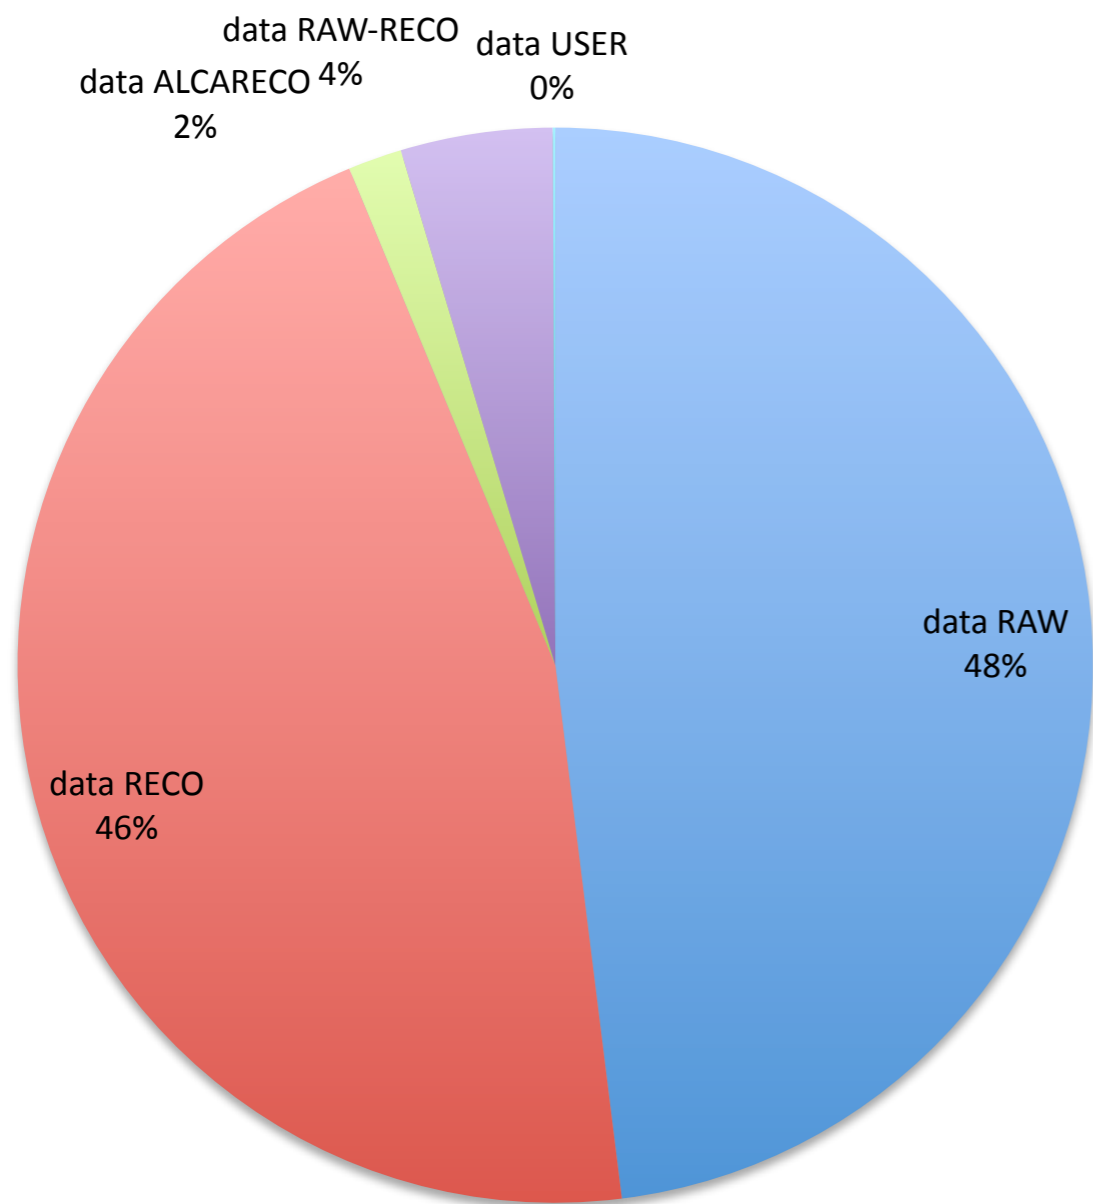

	TI_DE_KIT	TI_IT_CNAF	TI_ES_PIC	TI_FR_CCIN2P3	TI_UK_RAL	TI_US_FNAL	TI_TW_ASGC	All sites
delta data cust	4.385	0.67	1.492	8.949	2.009	24.775	2.393	67.961
delta data non-cust	4.46	-39.264	5.795	-28.065	5.635	27.774	5.257	-18.408
delta mc cust	15.148	9.475	2.738	29.827	70.936	208.635	0.28	337.039
delta mc non-cust	0	-17.668	0	-0.964	0	0	0	-18.632
delta cust	19.533	10.145	4.23	38.776	72.945	233.41	2.673	405
delta non-cust	4.46	-56.932	5.795	-29.029	5.635	27.774	5.257	-37.04
delta	23.993	-46.787	10.025	9.747	78.58	261.184	7.93	367.96

► Deletions still take effect

Total Tape Storage

	TI_DE_KIT	TI_IT_CNAF	TI_ES_PIC	TI_FR_CCIN2P3	TI_UK_RAL	TI_US_FNAL	TI_TW_ASGC	All sites
data cust	631.992	451.506	68.577	605.727	265.438	1097.359	27.92	4476.129
data non-cust	22.799	306.337	246.323	266.856	227.148	1719.664	150.131	3748.559
mc cust	513.131	592.174	491.092	362.351	667.248	2231.165	248.221	5110.117
mc non-cust	9.502	43.143	30.74	53.962	8.889	258.197	8.889	422.906
cust	1145.123	1043.68	559.669	968.078	932.686	3328.524	276.141	9586.246
non-cust	32.301	349.48	277.063	320.818	236.037	1977.861	159.02	4171.465
total	1177.424	1393.16	836.732	1288.896	1168.723	5306.385	435.161	13757.711

Data Tape Storage

MC Tape Storage

Custodial Tape Storage

Custodial Tape Storage

► MC GEN-SIM-RAW biggest contributor

Data Custodial Tape Storage

MC Custodial Tape Storage