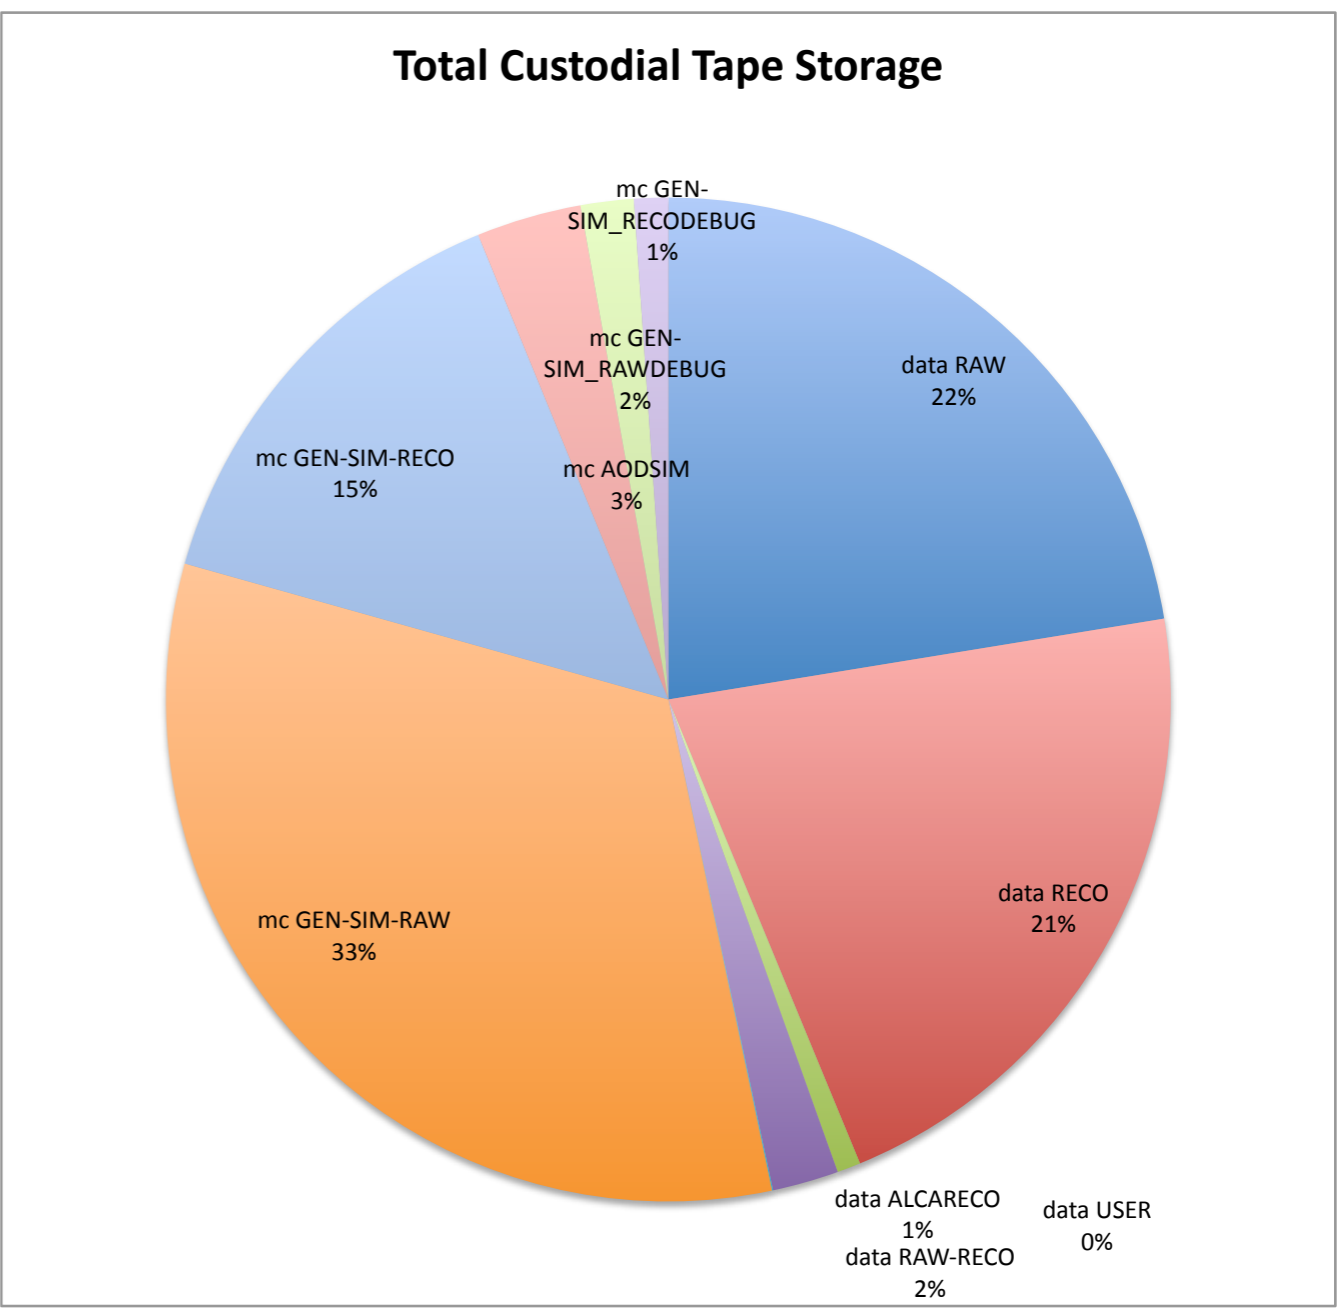

	TI_DE_KIT	TI_IT_CNAF	TI_ES_PIC	TI_FR_CCIN2P3	TI_UK_RAL	TI_US_FNAL	TI_TW_ASGC	All sites
delta data cust	4.385	0.67	1.492	8.949	2.009	24.775	2.393	67.961
delta data non-cust	4.46	-39.264	5.795	-28.065	5.635	27.774	5.257	-18.408
delta mc cust	15.148	9.475	2.738	29.827	70.936	208.635	0.28	337.039
delta mc non-cust	0	-17.668	0	-0.964	0	0	0	-18.632
delta cust	19.533	10.145	4.23	38.776	72.945	233.41	2.673	405
delta non-cust	4.46	-56.932	5.795	-29.029	5.635	27.774	5.257	-37.04
delta	23.993	-46.787	10.025	9.747	78.58	261.184	7.93	367.96

► Deletions still take effect

Total Tape Storage

	TI_DE_KIT	TI_IT_CNAF	TI_ES_PIC	TI_FR_CCIN2P3	TI_UK_RAL	TI_US_FNAL	TI_TW_ASGC	All sites
data cust	631.992	451.506	68.577	605.727	265.438	1097.359	27.92	4476.129
data non-cust	22.799	306.337	246.323	266.856	227.148	1719.664	150.131	3748.559
mc cust	513.131	592.174	491.092	362.351	667.248	2231.165	248.221	5110.117
mc non-cust	9.502	43.143	30.74	53.962	8.889	258.197	8.889	422.906
cust	1145.123	1043.68	559.669	968.078	932.686	3328.524	276.141	9586.246
non-cust	32.301	349.48	277.063	320.818	236.037	1977.861	159.02	4171.465
total	1177.424	1393.16	836.732	1288.896	1168.723	5306.385	435.161	13757.711

Data Tape Storage

MC Tape Storage

Custodial Tape Storage

Custodial Tape Storage

► MC GEN-SIM-RAW biggest contributor

Data Custodial Tape Storage

MC Custodial Tape Storage