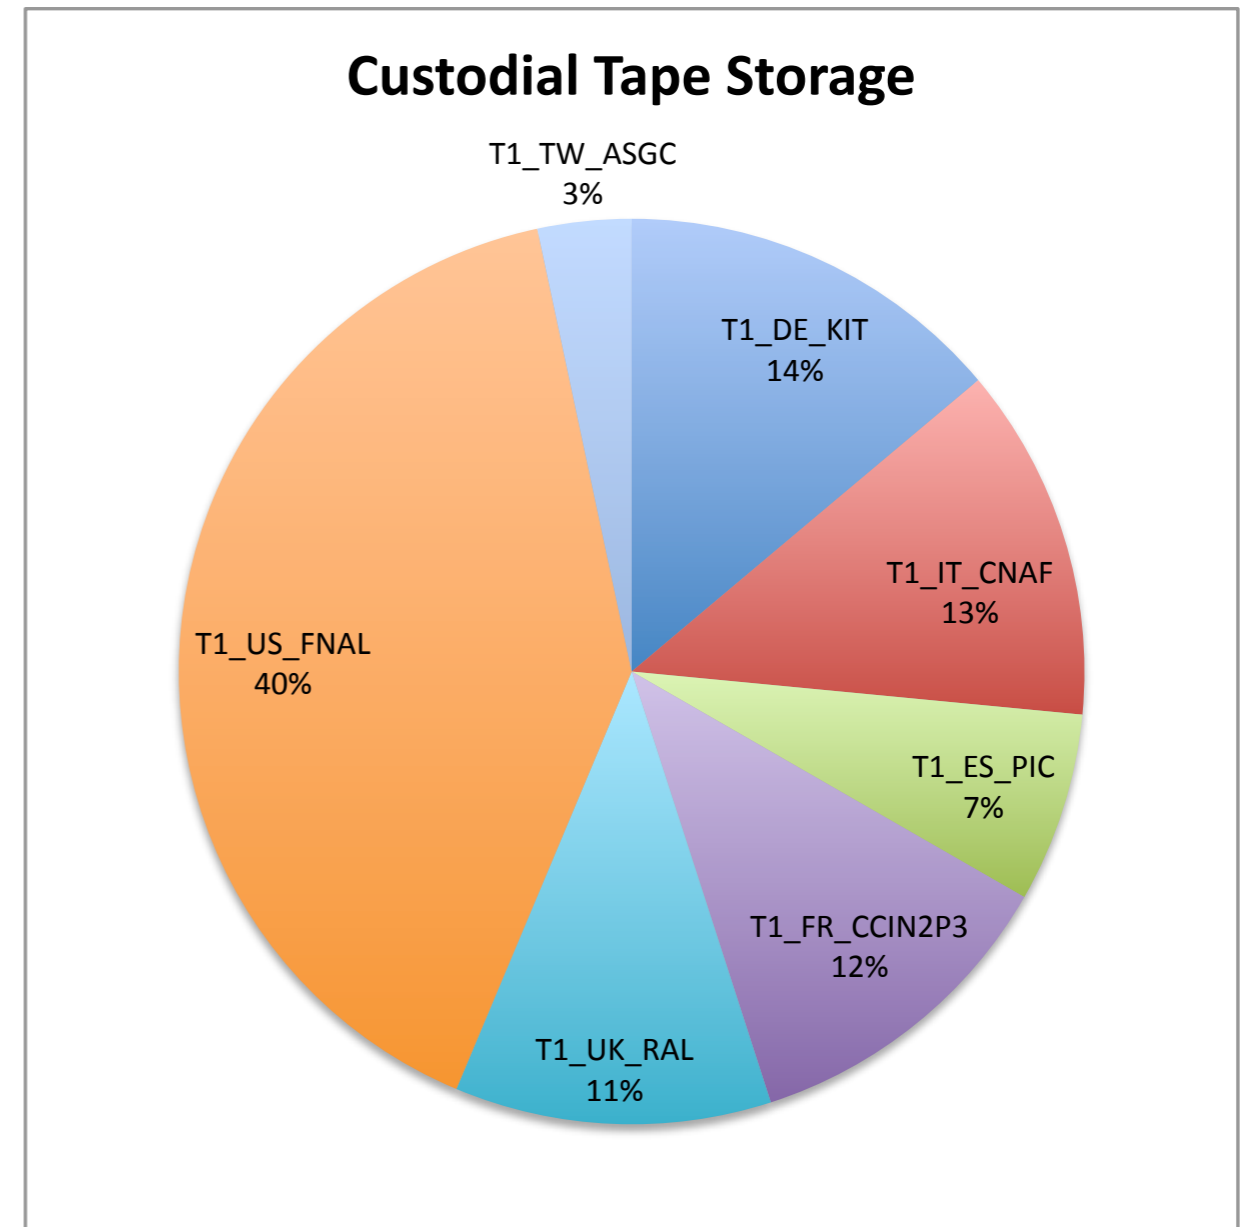

Custodial Storage Overview

WLCG Collaboration Workshop 7-9 July 2010
CMS Experiment Jamboree

Oliver Gutsche
for
CMS Data Operations

- ▶ Snapshot from PhEDEx / TMDB
 - ▶ Tape storage at T1 sites (MSS) for all combinations of
 - ▶ Acq era + data tier + cust/non-cust
 - ▶ Separately for data & MC
 - ▶ Plan: produce snapshot every week
- ▶ Following plots
 - ▶ Previous week from 6/28/2010
 - ▶ This week from 7/5/2010

	TI_DE_KIT	TI_IT_CNAF	TI_ES_PIC	TI_FR_CCIN2P3	TI_UK_RAL	TI_US_FNAL	TI_TW_ASGC	All sites
delta data cust	4.385	0.67	1.492	8.949	2.009	24.775	2.393	67.961
delta data non-cust	4.46	-39.264	5.795	-28.065	5.635	27.774	5.257	-18.408
delta mc cust	15.148	9.475	2.738	29.827	70.936	208.635	0.28	337.039
delta mc non-cust	0	-17.668	0	-0.964	0	0	0	-18.632
delta cust	19.533	10.145	4.23	38.776	72.945	233.41	2.673	405
delta non-cust	4.46	-56.932	5.795	-29.029	5.635	27.774	5.257	-37.04
delta	23.993	-46.787	10.025	9.747	78.58	261.184	7.93	367.96

► Deletions still take effect

Total Tape Storage

	TI_DE_KIT	TI_IT_CNAF	TI_ES_PIC	TI_FR_CCIN2P3	TI_UK_RAL	TI_US_FNAL	TI_TW_ASGC	All sites
data cust	631.992	451.506	68.577	605.727	265.438	1097.359	27.92	4476.129
data non-cust	22.799	306.337	246.323	266.856	227.148	1719.664	150.131	3748.559
mc cust	513.131	592.174	491.092	362.351	667.248	2231.165	248.221	5110.117
mc non-cust	9.502	43.143	30.74	53.962	8.889	258.197	8.889	422.906
cust	1145.123	1043.68	559.669	968.078	932.686	3328.524	276.141	9586.246
non-cust	32.301	349.48	277.063	320.818	236.037	1977.861	159.02	4171.465
total	1177.424	1393.16	836.732	1288.896	1168.723	5306.385	435.161	13757.711

► Distribution amongst T1 sites looks good

- ▶ Differences in custodial storage of data and MC
- ▶ Due to size of datasets and usefulness for analysis

Total Tape Storage

Custodial Tape Storage

Total Tape Storage