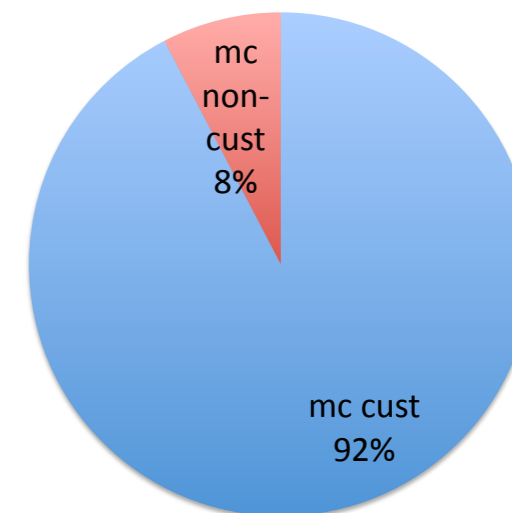

► Deletions still take effect

Total Tape Storage

	TI_DE_KIT	TI_IT_CNAF	TI_ES_PIC	TI_FR_CCIN2P3	TI_UK_RAL	TI_US_FNAL	TI_TW_ASGC	All sites
data cust	631.992	451.506	68.577	605.727	265.438	1097.359	27.92	4476.129
data non-cust	22.799	306.337	246.323	266.856	227.148	1719.664	150.131	3748.559
mc cust	513.131	592.174	491.092	362.351	667.248	2231.165	248.221	5110.117
mc non-cust	9.502	43.143	30.74	53.962	8.889	258.197	8.889	422.906
cust	1145.123	1043.68	559.669	968.078	932.686	3328.524	276.141	9586.246
non-cust	32.301	349.48	277.063	320.818	236.037	1977.861	159.02	4171.465
total	1177.424	1393.16	836.732	1288.896	1168.723	5306.385	435.161	13757.711

► Distribution amongst T1 sites looks good

- ▶ Differences in custodial storage of data and MC
- ▶ Due to size of datasets and usefulness for analysis

Total Tape Storage

Custodial Tape Storage

Total Tape Storage

Data Tape Storage

MC Tape Storage

Custodial Tape Storage

Custodial Tape Storage

► MC GEN-SIM-RAW biggest contributor

Data Custodial Tape Storage

MC Custodial Tape Storage