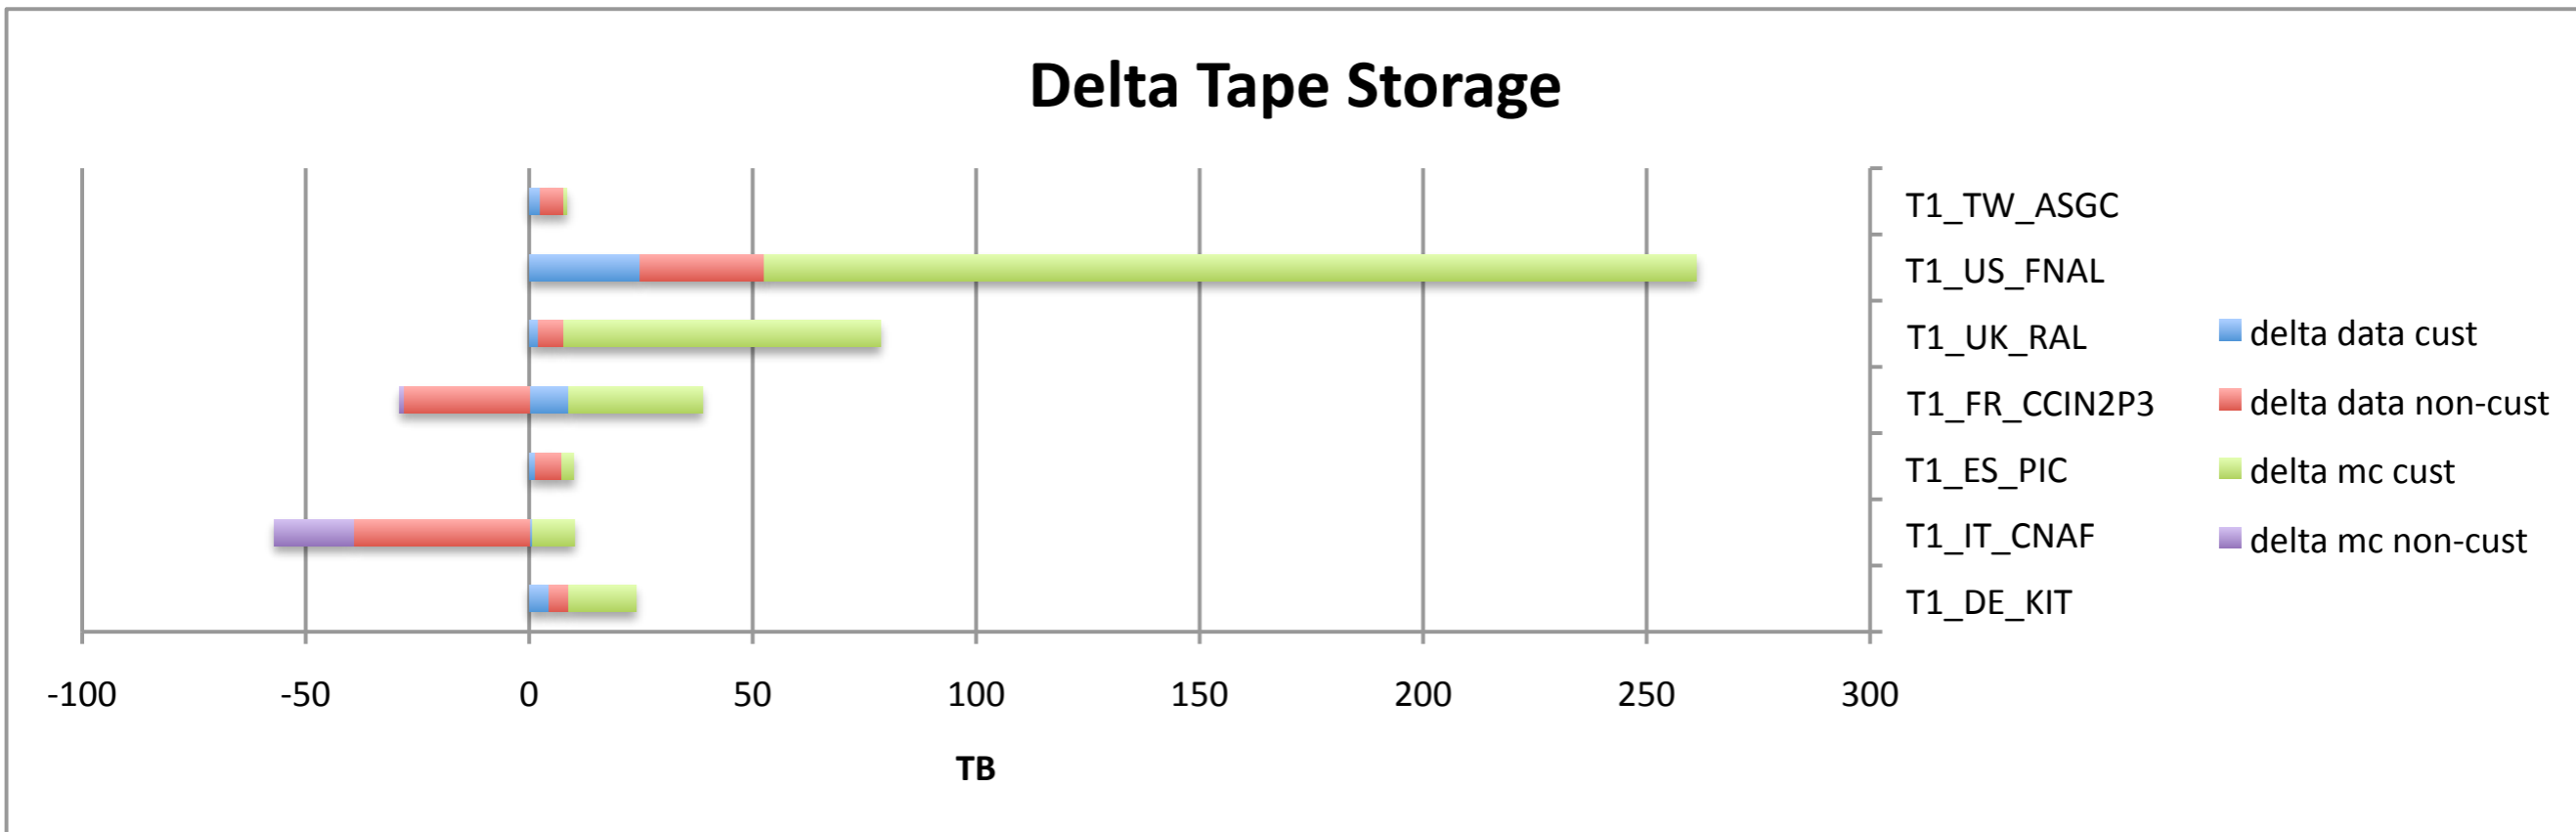

Custodial Storage Overview

WLCG Collaboration Workshop 7-9 July 2010
CMS Experiment Jamboree

Oliver Gutsche
for
CMS Data Operations

- ▶ Snapshot from PhEDEx / TMDB
 - ▶ Tape storage at T1 sites (MSS) for all combinations of
 - ▶ Acq era + data tier + cust/non-cust
 - ▶ Separately for data & MC
 - ▶ Plan: produce snapshot every week
- ▶ Following plots
 - ▶ Previous week from 6/28/2010
 - ▶ This week from 7/5/2010

	TI_DE_KIT	TI_IT_CNAF	TI_ES_PIC	TI_FR_CCIN2P3	TI_UK_RAL	TI_US_FNAL	TI_TW_ASGC	All sites
delta data cust	4.385	0.67	1.492	8.949	2.009	24.775	2.393	67.961
delta data non-cust	4.46	-39.264	5.795	-28.065	5.635	27.774	5.257	-18.408
delta mc cust	15.148	9.475	2.738	29.827	70.936	208.635	0.28	337.039
delta mc non-cust	0	-17.668	0	-0.964	0	0	0	-18.632
delta cust	19.533	10.145	4.23	38.776	72.945	233.41	2.673	405
delta non-cust	4.46	-56.932	5.795	-29.029	5.635	27.774	5.257	-37.04
delta	23.993	-46.787	10.025	9.747	78.58	261.184	7.93	367.96

► Deletions still take effect

Total Tape Storage

	TI_DE_KIT	TI_IT_CNAF	TI_ES_PIC	TI_FR_CCIN2P3	TI_UK_RAL	TI_US_FNAL	TI_TW_ASGC	All sites
data cust	631.992	451.506	68.577	605.727	265.438	1097.359	27.92	4476.129
data non-cust	22.799	306.337	246.323	266.856	227.148	1719.664	150.131	3748.559
mc cust	513.131	592.174	491.092	362.351	667.248	2231.165	248.221	5110.117
mc non-cust	9.502	43.143	30.74	53.962	8.889	258.197	8.889	422.906
cust	1145.123	1043.68	559.669	968.078	932.686	3328.524	276.141	9586.246
non-cust	32.301	349.48	277.063	320.818	236.037	1977.861	159.02	4171.465
total	1177.424	1393.16	836.732	1288.896	1168.723	5306.385	435.161	13757.711

► Distribution amongst T1 sites looks good

- ▶ Differences in custodial storage of data and MC
- ▶ Due to size of datasets and usefulness for analysis

Total Tape Storage

Custodial Tape Storage

Total Tape Storage