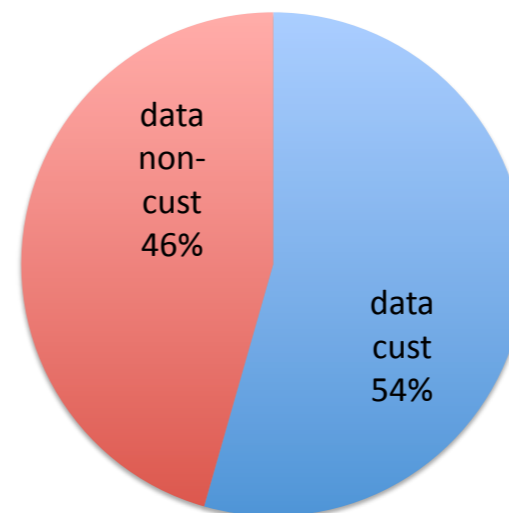

► Deletions still take effect

Total Tape Storage

	TI_DE_KIT	TI_IT_CNAF	TI_ES_PIC	TI_FR_CCIN2P3	TI_UK_RAL	TI_US_FNAL	TI_TW_ASGC	All sites
data cust	631.992	451.506	68.577	605.727	265.438	1097.359	27.92	4476.129
data non-cust	22.799	306.337	246.323	266.856	227.148	1719.664	150.131	3748.559
mc cust	513.131	592.174	491.092	362.351	667.248	2231.165	248.221	5110.117
mc non-cust	9.502	43.143	30.74	53.962	8.889	258.197	8.889	422.906
cust	1145.123	1043.68	559.669	968.078	932.686	3328.524	276.141	9586.246
non-cust	32.301	349.48	277.063	320.818	236.037	1977.861	159.02	4171.465
total	1177.424	1393.16	836.732	1288.896	1168.723	5306.385	435.161	13757.711

► Distribution amongst T1 sites looks good

- ▶ Differences in custodial storage of data and MC
- ▶ Due to size of datasets and usefulness for analysis

Total Tape Storage

Custodial Tape Storage

Total Tape Storage

Data Tape Storage

MC Tape Storage

Custodial Tape Storage

Custodial Tape Storage

► MC GEN-SIM-RAW biggest contributor

Data Custodial Tape Storage

MC Custodial Tape Storage