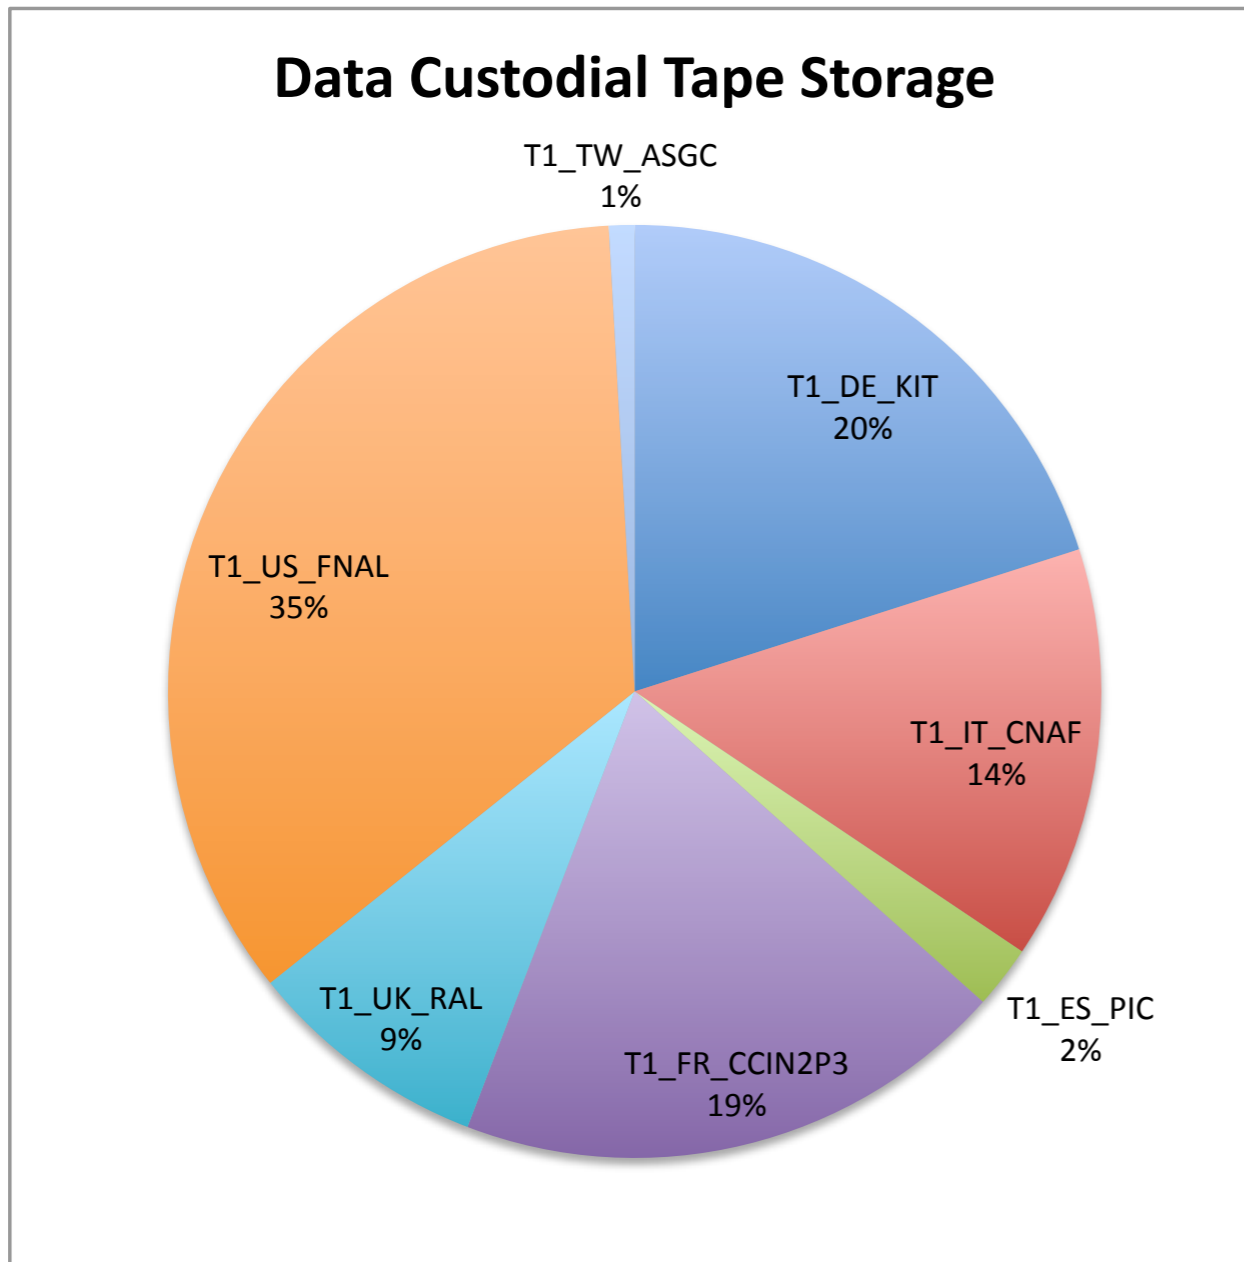

	TI_DE_KIT	TI_IT_CNAF	TI_ES_PIC	TI_FR_CCIN2P3	TI_UK_RAL	TI_US_FNAL	TI_TW_ASGC	All sites
delta data cust	4.385	0.67	1.492	8.949	2.009	24.775	2.393	67.961
delta data non-cust	4.46	-39.264	5.795	-28.065	5.635	27.774	5.257	-18.408
delta mc cust	15.148	9.475	2.738	29.827	70.936	208.635	0.28	337.039
delta mc non-cust	0	-17.668	0	-0.964	0	0	0	-18.632
delta cust	19.533	10.145	4.23	38.776	72.945	233.41	2.673	405
delta non-cust	4.46	-56.932	5.795	-29.029	5.635	27.774	5.257	-37.04
delta	23.993	-46.787	10.025	9.747	78.58	261.184	7.93	367.96

► Deletions still take effect

Total Tape Storage

	TI_DE_KIT	TI_IT_CNAF	TI_ES_PIC	TI_FR_CCIN2P3	TI_UK_RAL	TI_US_FNAL	TI_TW_ASGC	All sites
data cust	631.992	451.506	68.577	605.727	265.438	1097.359	27.92	4476.129
data non-cust	22.799	306.337	246.323	266.856	227.148	1719.664	150.131	3748.559
mc cust	513.131	592.174	491.092	362.351	667.248	2231.165	248.221	5110.117
mc non-cust	9.502	43.143	30.74	53.962	8.889	258.197	8.889	422.906
cust	1145.123	1043.68	559.669	968.078	932.686	3328.524	276.141	9586.246
non-cust	32.301	349.48	277.063	320.818	236.037	1977.861	159.02	4171.465
total	1177.424	1393.16	836.732	1288.896	1168.723	5306.385	435.161	13757.711

► Distribution amongst T1 sites looks good

- ▶ Differences in custodial storage of data and MC
- ▶ Due to size of datasets and usefulness for analysis

Total Tape Storage

Custodial Tape Storage

Total Tape Storage