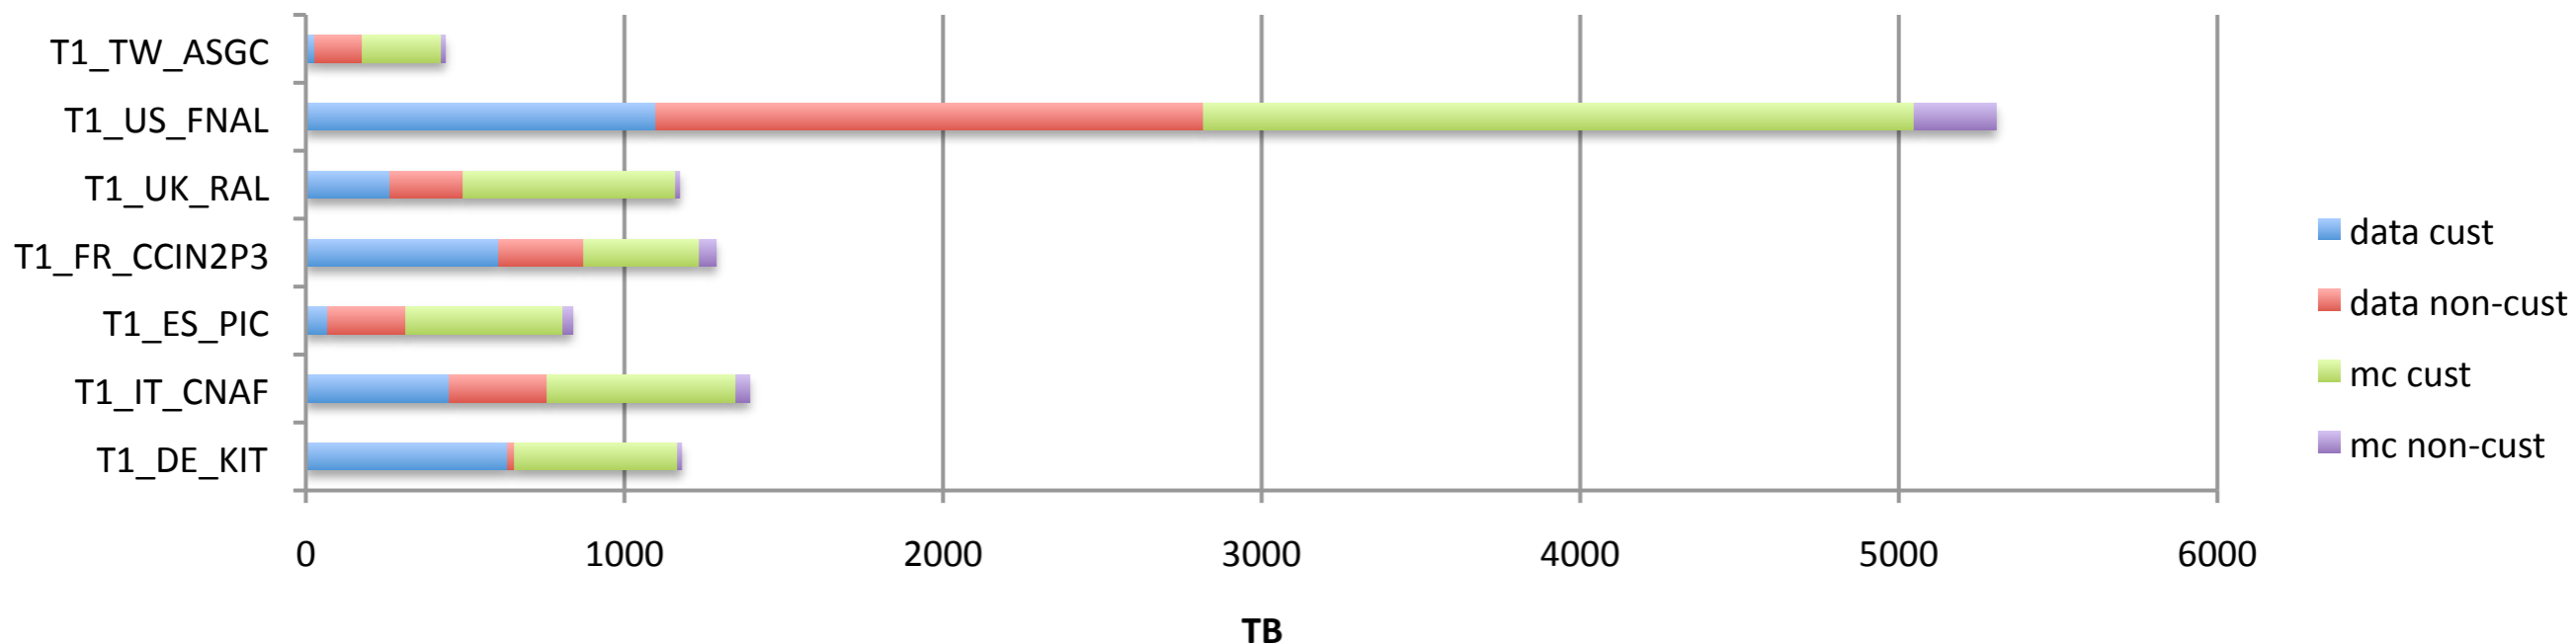

Custodial Storage Overview

WLCG Collaboration Workshop 7-9 July 2010
CMS Experiment Jamboree

Oliver Gutsche
for
CMS Data Operations

- ▶ Snapshot from PhEDEx / TMDB
 - ▶ Tape storage at T1 sites (MSS) for all combinations of
 - ▶ Acq era + data tier + cust/non-cust
 - ▶ Separately for data & MC
 - ▶ Plan: produce snapshot every week
- ▶ Following plots
 - ▶ Previous week from 6/28/2010
 - ▶ This week from 7/5/2010

	TI_DE_KIT	TI_IT_CNAF	TI_ES_PIC	TI_FR_CCIN2P3	TI_UK_RAL	TI_US_FNAL	TI_TW_ASGC	All sites
delta data cust	4.385	0.67	1.492	8.949	2.009	24.775	2.393	67.961
delta data non-cust	4.46	-39.264	5.795	-28.065	5.635	27.774	5.257	-18.408
delta mc cust	15.148	9.475	2.738	29.827	70.936	208.635	0.28	337.039
delta mc non-cust	0	-17.668	0	-0.964	0	0	0	-18.632
delta cust	19.533	10.145	4.23	38.776	72.945	233.41	2.673	405
delta non-cust	4.46	-56.932	5.795	-29.029	5.635	27.774	5.257	-37.04
delta	23.993	-46.787	10.025	9.747	78.58	261.184	7.93	367.96

► Deletions still take effect

Total Tape Storage

	TI_DE_KIT	TI_IT_CNAF	TI_ES_PIC	TI_FR_CCIN2P3	TI_UK_RAL	TI_US_FNAL	TI_TW_ASGC	All sites
data cust	631.992	451.506	68.577	605.727	265.438	1097.359	27.92	4476.129
data non-cust	22.799	306.337	246.323	266.856	227.148	1719.664	150.131	3748.559
mc cust	513.131	592.174	491.092	362.351	667.248	2231.165	248.221	5110.117
mc non-cust	9.502	43.143	30.74	53.962	8.889	258.197	8.889	422.906
cust	1145.123	1043.68	559.669	968.078	932.686	3328.524	276.141	9586.246
non-cust	32.301	349.48	277.063	320.818	236.037	1977.861	159.02	4171.465
total	1177.424	1393.16	836.732	1288.896	1168.723	5306.385	435.161	13757.711

► Distribution amongst T1 sites looks good

- ▶ Differences in custodial storage of data and MC
- ▶ Due to size of datasets and usefulness for analysis

Total Tape Storage

Custodial Tape Storage

Total Tape Storage