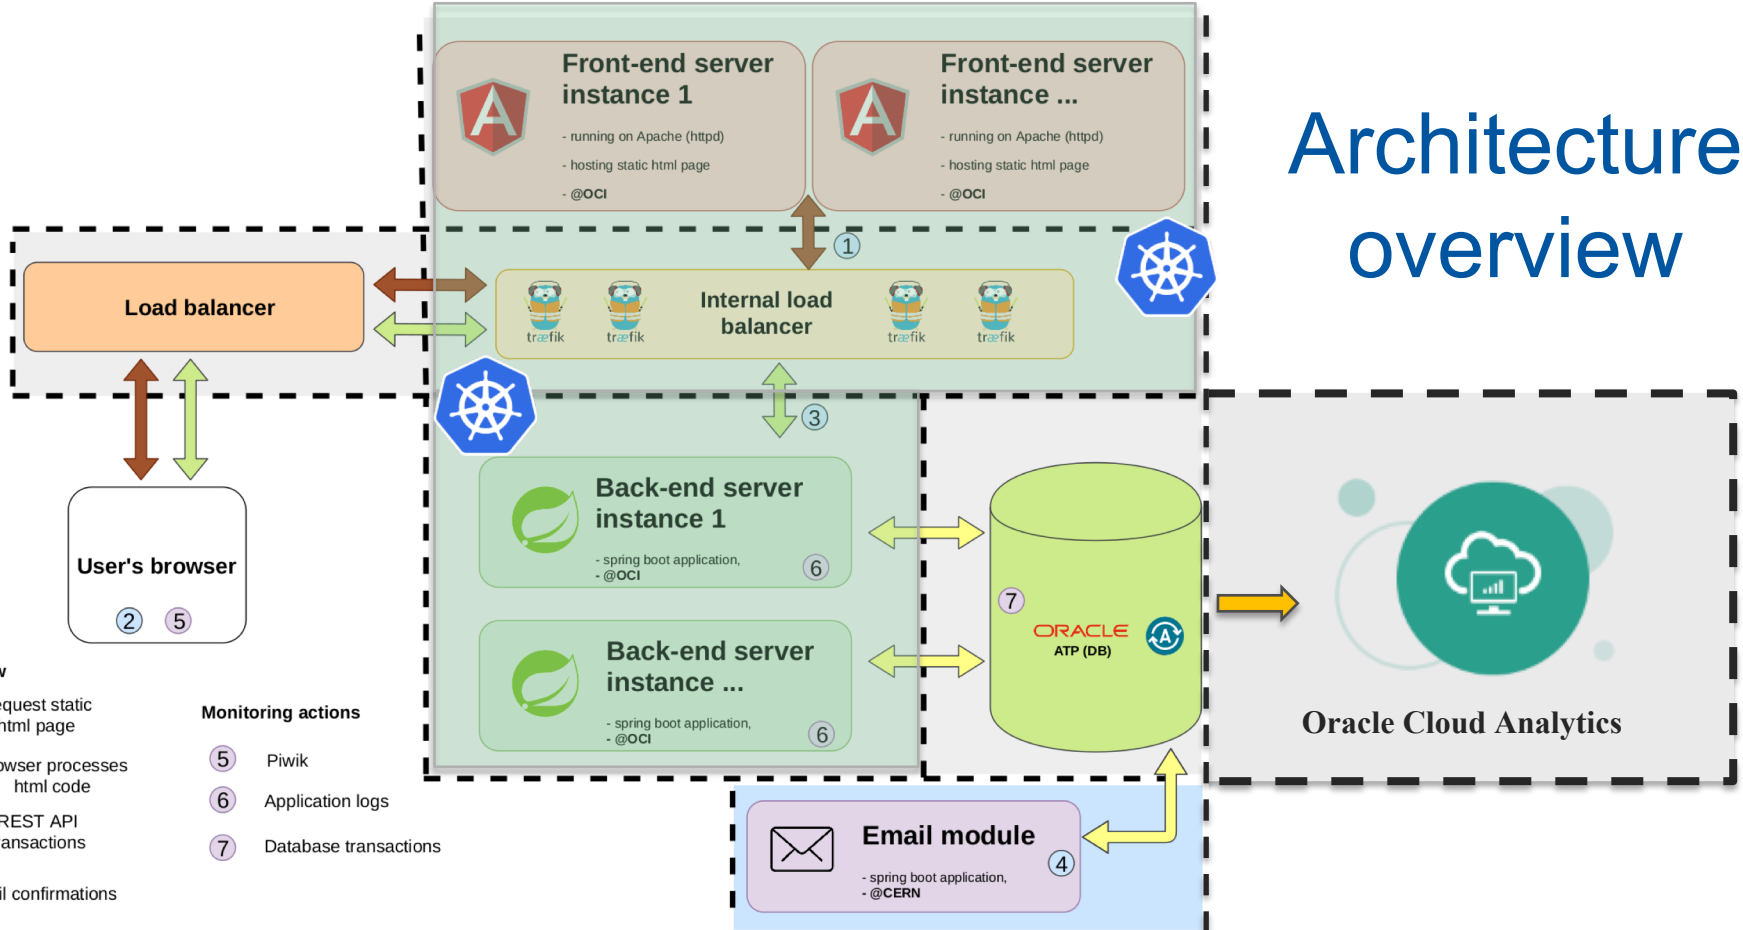

Architecture overview

Data Q

- ARRIVAL_POINT
- RESERVATIONS
 - ID_RESERVATION**
 - HAS_REDUCED_MOBI...
 - ID_ARRIVAL_POINT
 - ID_POINT_OF_ORIGIN
 - ID_REGISTRATION
 - NUMBER_OF_ADULT...
 - NUMBER_OF_CHILD...
 - NUMBER_OF_FAST_T...
 - NUMBER_OF_RESER...
 - RESERVATION_STATU...
 - TIMESLOT_START
 - VISIT_DAY
 - LOV_RESERVATION_STAT...
 - My Calculations
 - Value Labels