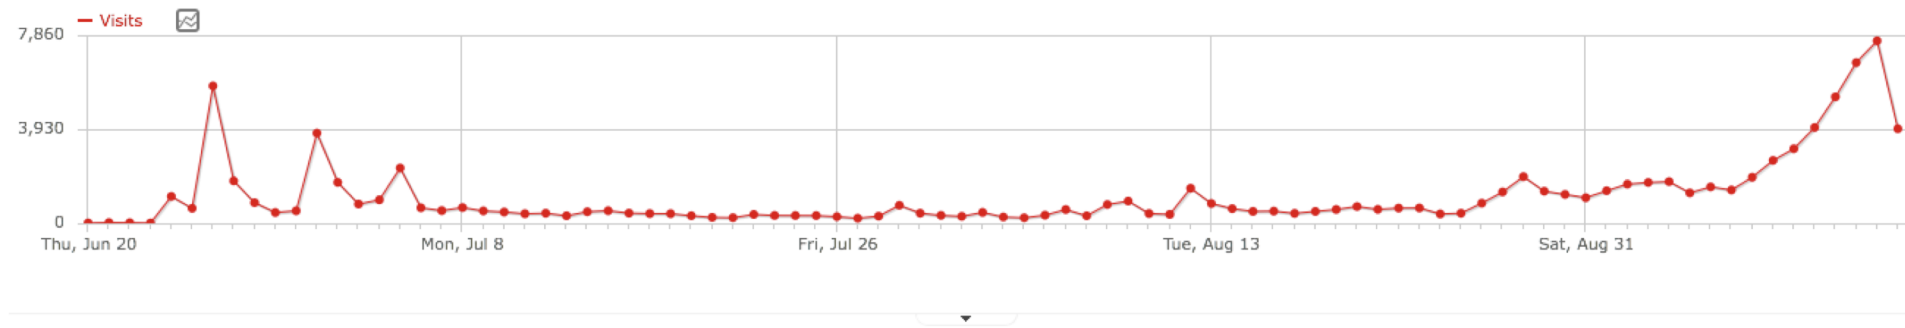

VISIT_DAY (Weekday)
All

ID_RESERVATION

Name: ID_RESERVATION

Treat As: Measure

Data Type: Number

Aggregation: Count

Reservation Summary 3 Bars

CERN Open Days 2019 registration: number of persons registered aggregated per day of their registration

Cumulative number of registrants versus the day of their registration: 89496 persons registered

Visits Over Time

ANNOTATIONS

Visits by Server Time

Evolution over the period

Report

98,462 visits

3 min 51s average visit duration

34% visits have bounced (left the website after one page)

3.5 actions (page views, downloads, outlinks and internal site searches)
per visit

0.11s average generation time

312,341 pageviews, **193,978** unique pageviews