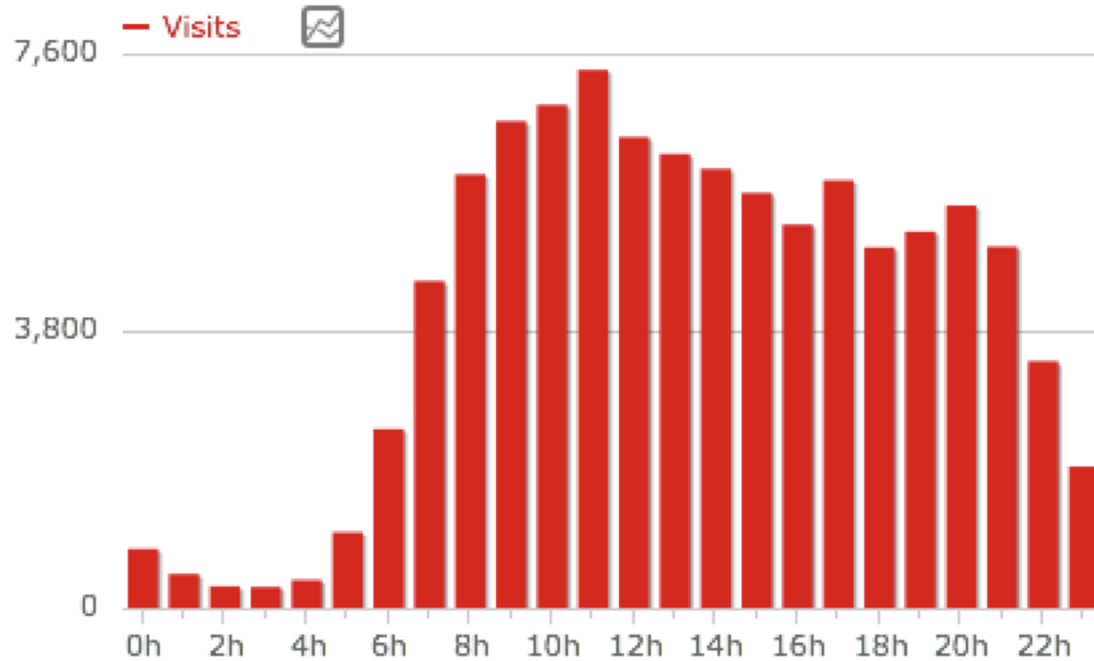

Cumulative number of registrants versus the day of their registration: 89496 persons registered

Visits Over Time

ANNOTATIONS

Visits by Server Time

Evolution over the period

Report

98,462 visits

3 min 51s average visit duration

34% visits have bounced (left the website after one page)

3.5 actions (page views, downloads, outlinks and internal site searches)
per visit

0.11s average generation time

312,341 pageviews, **193,978** unique pageviews