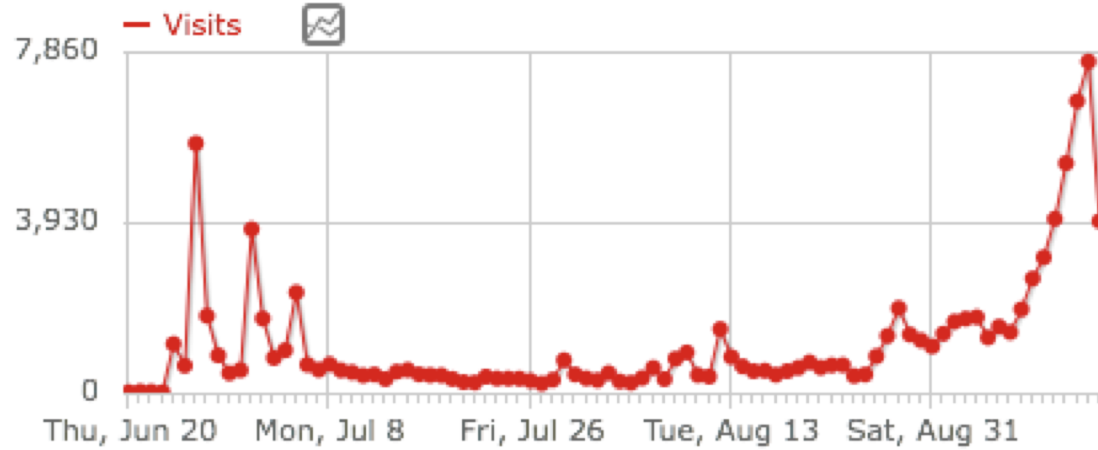

VISIT_DAY (Weekday)
All

ID_RESERVATION

Name: ID_RESERVATION

Treat As: Measure

Data Type: Number

Aggregation: Count

Reservation Summary 3 Bars

CERN Open Days 2019 registration: number of persons registered aggregated per day of their registration

Cumulative number of registrants versus the day of their registration: 89496 persons registered

Visits Over Time

ANNOTATIONS

Visits by Server Time

Evolution over the period

Report

98,462 visits

3 min 51s average visit duration

34% visits have bounced (left the website after one page)

3.5 actions (page views, downloads, outlinks and internal site searches)
per visit

0.11s average generation time

312,341 pageviews, **193,978** unique pageviews