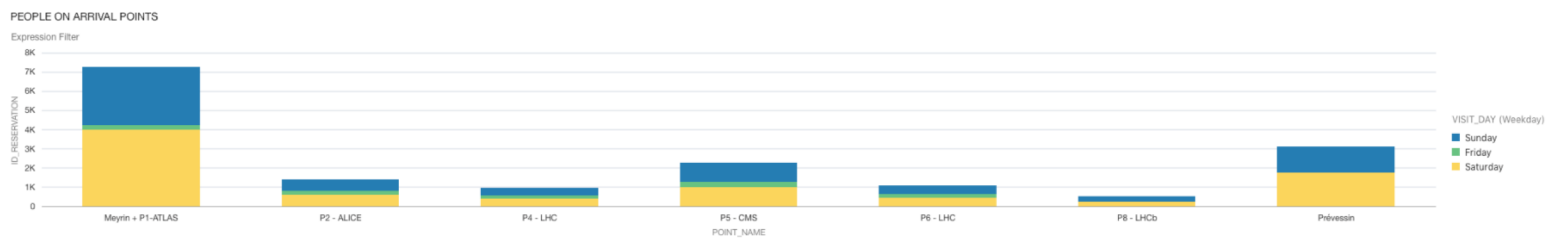

Architecture overview

Data Q

- ARRIVAL_POINT
- RESERVATIONS
 - ID_RESERVATION**
 - HAS_REDUCED_MOBI...
 - ID_ARRIVAL_POINT
 - ID_POINT_OF_ORIGIN
 - ID_REGISTRATION
 - NUMBER_OF_ADULT...
 - NUMBER_OF_CHILD...
 - NUMBER_OF_FAST_T...
 - NUMBER_OF_RESER...
 - RESERVATION_STATU...
 - TIMESLOT_START
 - VISIT_DAY
 - LOV_RESERVATION_STAT...
 - My Calculations
 - Value Labels

VISIT_DAY (Weekday)
All

ID_RESERVATION

Name: ID_RESERVATION

Treat As: Measure

Data Type: Number

Aggregation: Count

Reservation Summary 3 Bars

CERN Open Days 2019 registration: number of persons registered aggregated per day of their registration

Cumulative number of registrants versus the day of their registration: 89496 persons registered

Visits Over Time

ANNOTATIONS

Visits by Server Time

Evolution over the period

Report

98,462 visits

3 min 51s average visit duration