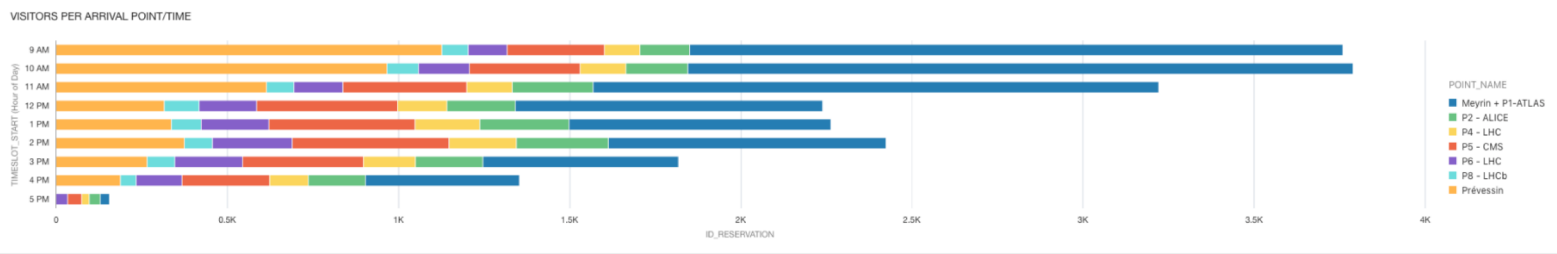

Architecture overview

Data Q

- ARRIVAL_POINT
- RESERVATIONS
 - ID_RESERVATION**
 - HAS_REDUCED_MOBI...
 - ID_ARRIVAL_POINT
 - ID_POINT_OF_ORIGIN
 - ID_REGISTRATION
 - NUMBER_OF_ADULT...
 - NUMBER_OF_CHILD...
 - NUMBER_OF_FAST_T...
 - NUMBER_OF_RESER...
 - RESERVATION_STATU...
 - TIMESLOT_START
 - VISIT_DAY
 - LOV_RESERVATION_STAT...
 - My Calculations
 - Value Labels

VISIT_DAY (Weekday)
All

ID_RESERVATION

Name: ID_RESERVATION

Treat As: Measure

Data Type: Number

Aggregation: Count

Reservation Summary 3 Bars

CERN Open Days 2019 registration: number of persons registered aggregated per day of their registration

Cumulative number of registrants versus the day of their registration: 89496 persons registered

Visits Over Time

ANNOTATIONS

Visits by Server Time

Evolution over the period

Report

98,462 visits

3 min 51s average visit duration

34% visits have bounced (left the website after one page)

3.5 actions (page views, downloads, outlinks and internal site searches)
per visit

0.11s average generation time

312,341 pageviews, **193,978** unique pageviews