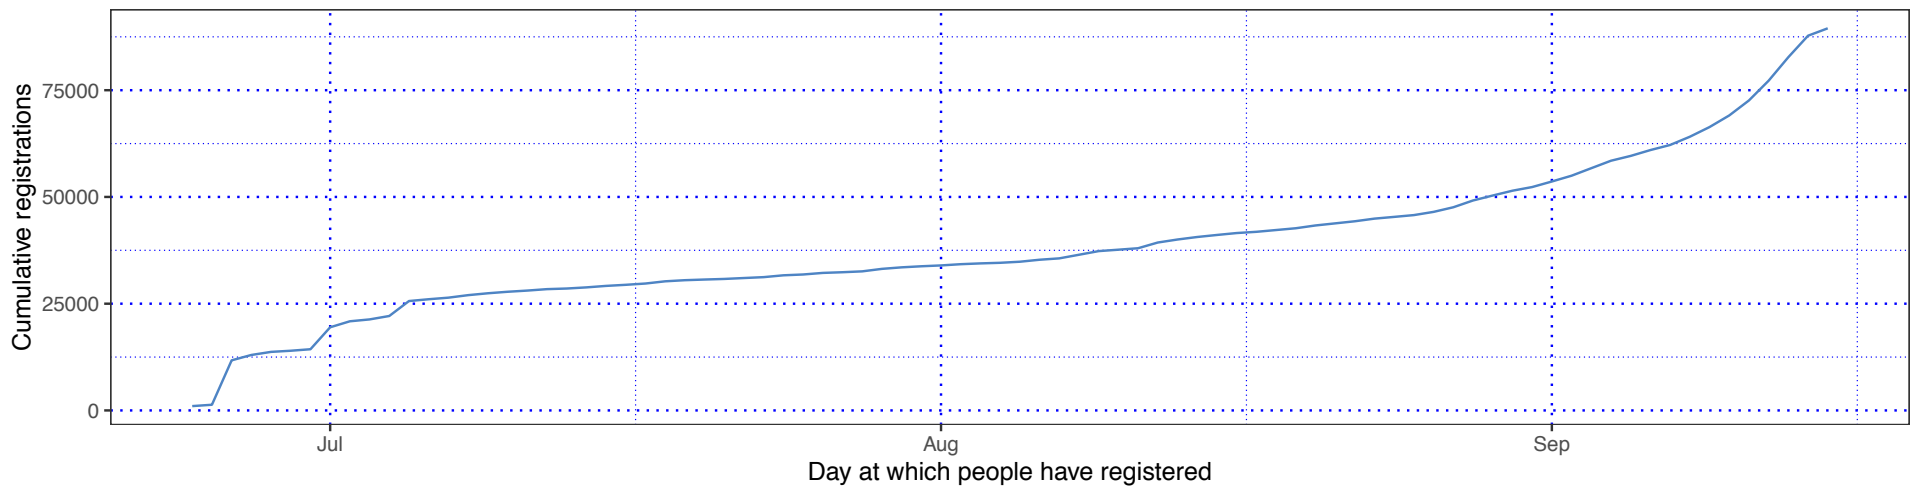

Architecture overview

Data Q

- ARRIVAL_POINT
- RESERVATIONS
 - ID_RESERVATION**
 - HAS_REDUCED_MOBI...
 - ID_ARRIVAL_POINT
 - ID_POINT_OF_ORIGIN
 - ID_REGISTRATION
 - NUMBER_OF_ADULT...
 - NUMBER_OF_CHILD...
 - NUMBER_OF_FAST_T...
 - NUMBER_OF_RESER...
 - RESERVATION_STATU...
 - TIMESLOT_START
 - VISIT_DAY
 - LOV_RESERVATION_STAT...
 - My Calculations
 - Value Labels

VISIT_DAY (Weekday)
All

ID_RESERVATION

Name: ID_RESERVATION

Treat As: Measure

Data Type: Number

Aggregation: Count

Reservation Summary 3 Bars

CERN Open Days 2019 registration: number of persons registered aggregated per day of their registration

Cumulative number of registrants versus the day of their registration: 89496 persons registered

Visits Over Time

ANNOTATIONS

Visits by Server Time

Evolution over the period

Report

98,462 visits

3 min 51s average visit duration

34% visits have bounced (left the website after one page)

3.5 actions (page views, downloads, outlinks and internal site searches)
per visit

0.11s average generation time

312,341 pageviews, **193,978** unique pageviews