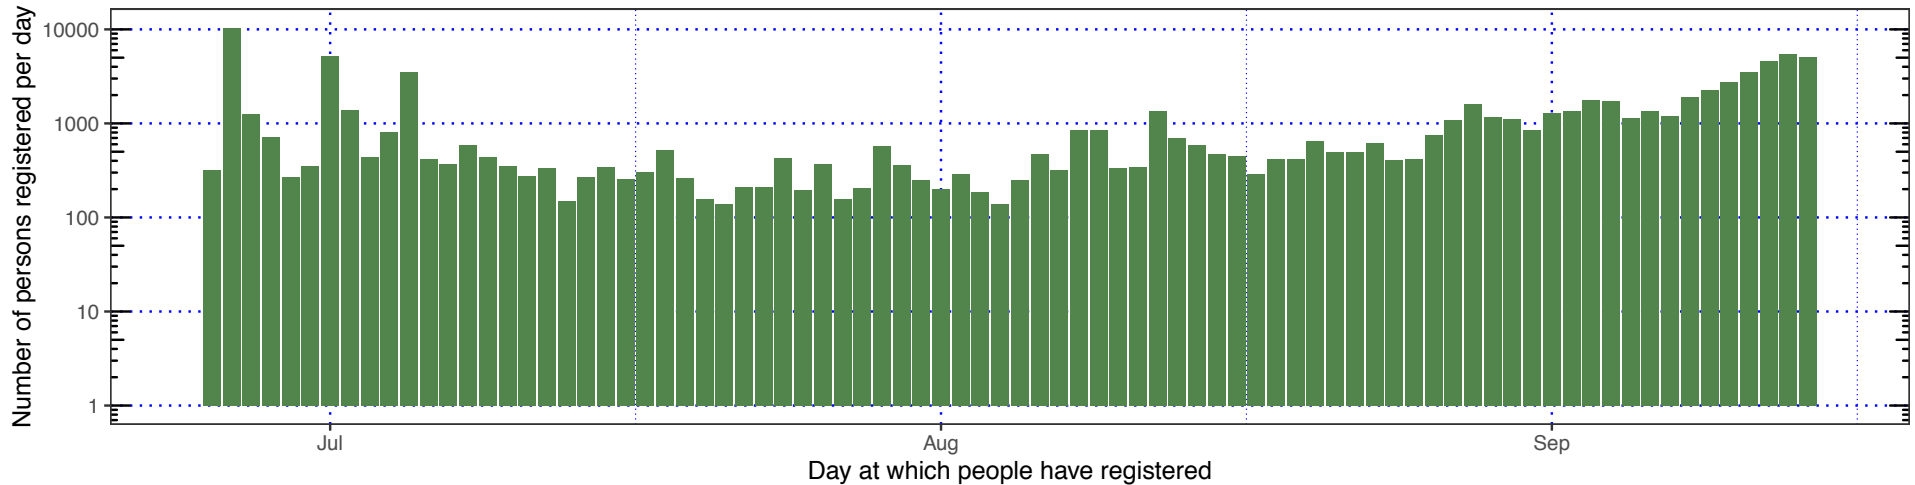

Architecture overview

Data Q

- ARRIVAL_POINT
- RESERVATIONS
 - ID_RESERVATION**
 - HAS_REDUCED_MOBI...
 - ID_ARRIVAL_POINT
 - ID_POINT_OF_ORIGIN
 - ID_REGISTRATION
 - NUMBER_OF_ADULT...
 - NUMBER_OF_CHILD...
 - NUMBER_OF_FAST_T...
 - NUMBER_OF_RESER...
 - RESERVATION_STATU...
 - TIMESLOT_START
 - VISIT_DAY
 - LOV_RESERVATION_STAT...
 - My Calculations
 - Value Labels

VISIT_DAY (Weekday)
All

ID_RESERVATION

Name: ID_RESERVATION

Treat As: Measure

Data Type: Number

Aggregation: Count

Reservation Summary 3 Bars

CERN Open Days 2019 registration: number of persons registered aggregated per day of their registration

Cumulative number of registrants versus the day of their registration: 89496 persons registered

Visits Over Time

ANNOTATIONS

Visits by Server Time

Evolution over the period

Report

98,462 visits

3 min 51s average visit duration

34% visits have bounced (left the website after one page)

3.5 actions (page views, downloads, outlinks and internal site searches)
per visit

0.11s average generation time

312,341 pageviews, **193,978** unique pageviews