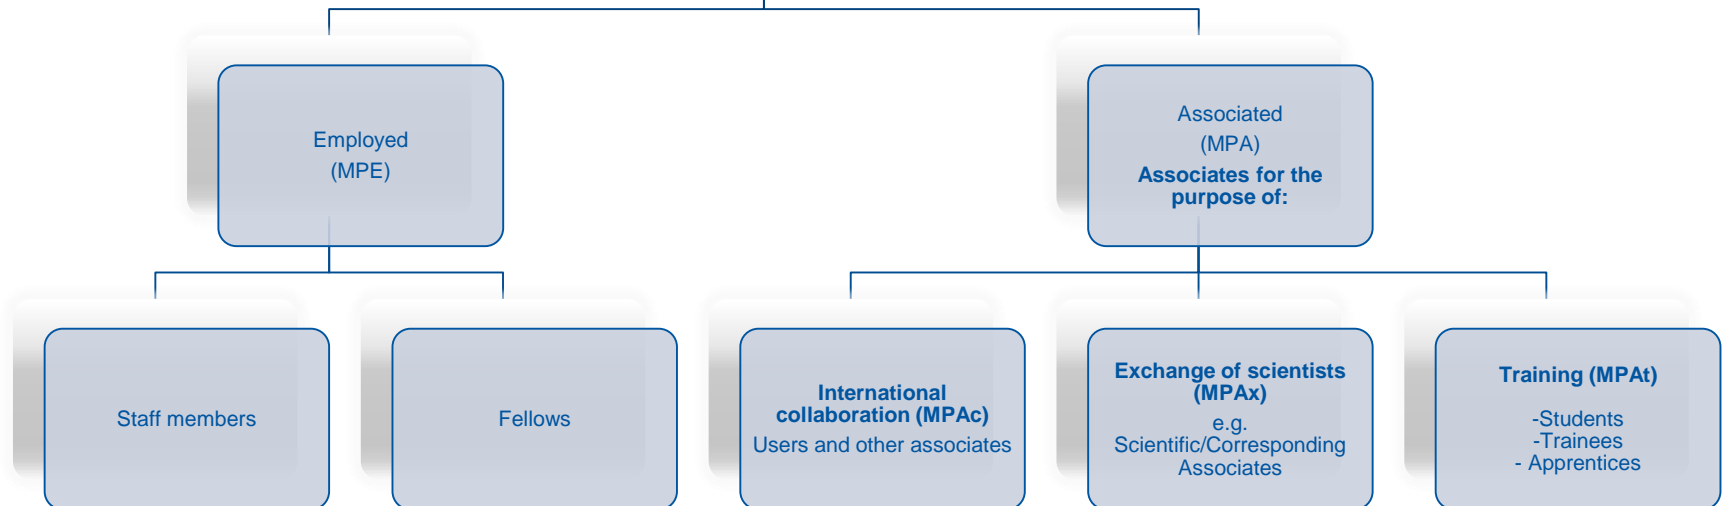

Warm thanks to everyone involved

FCT

Fundação para a Ciência e a Tecnologia
MINISTÉRIO DA CIÊNCIA, TECNOLOGIA E ENSINO SUPERIOR

CERN. Take Part!
There is only one place you can do this work, this way.

CERN's People

Portugal @ CERN – a closer look

ADMIN: Administrative student
COAS: Corresponding Associate
DOCT: Doctoral Student
FELL: Fellow
PJAS: Project Associate
STAF: Staff member
TECH: Technical Student
VISC: Visiting Scientist
USER: User