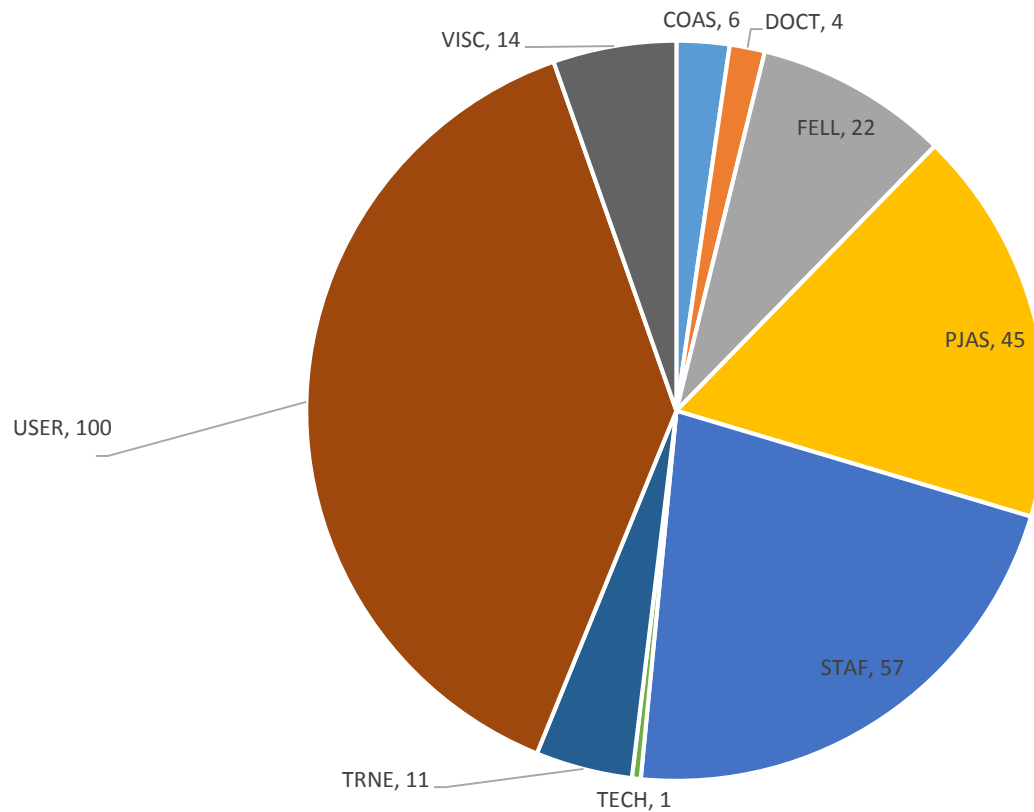

Warm thanks to everyone involved

FCT

Fundação para a Ciência e a Tecnologia
MINISTÉRIO DA CIÊNCIA, TECNOLOGIA E ENSINO SUPERIOR

CERN. Take Part!
There is only one place you can do this work, this way.

CERN's People

Portugal @ CERN – a closer look

ADMIN: Administrative student
COAS: Corresponding Associate
DOCT: Doctoral Student
FELL: Fellow
PJAS: Project Associate
STAF: Staff member
TECH: Technical Student
VISC: Visiting Scientist
USER: User