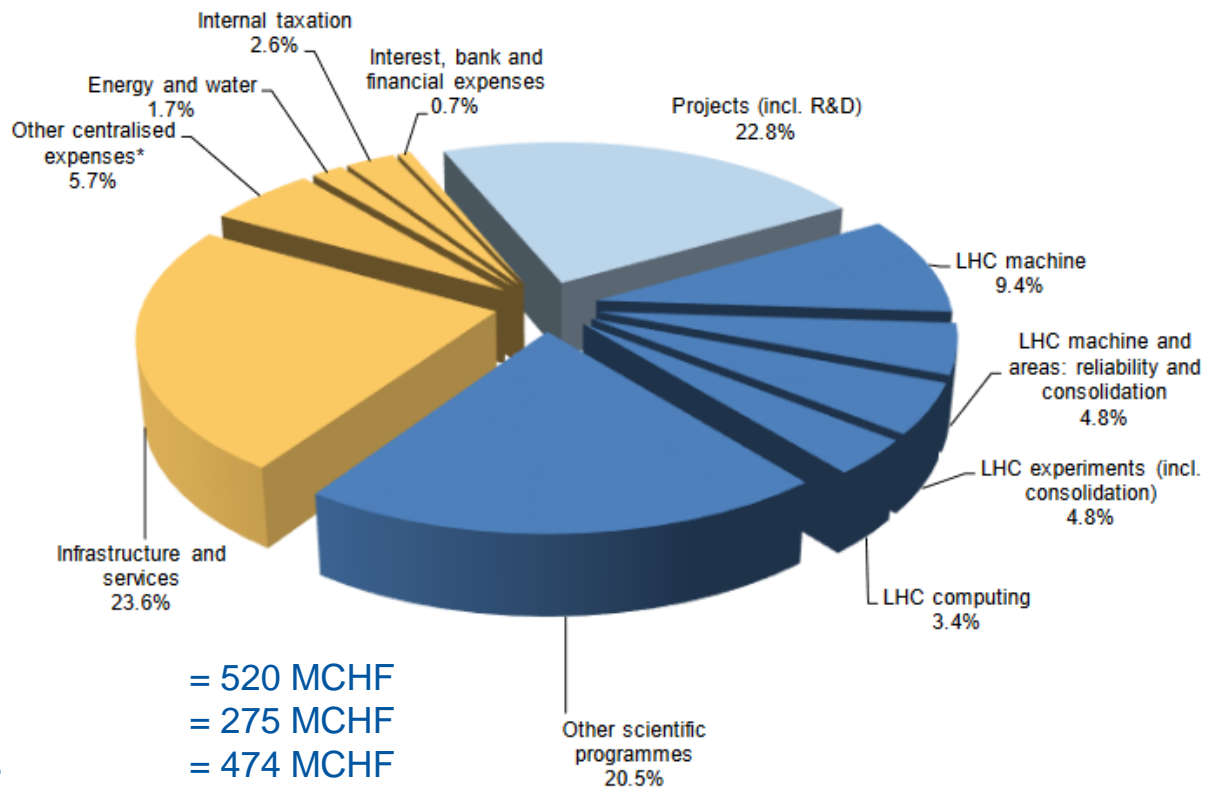

Budget 2019

Official Currency : CHF

Units

1 kCHF = 1 000 CHF = 10^3 = one thousand

1 MCHF = 1 000 000 CHF = 10^6 = one million

1 260 MCHF = $1.26 * 10^9$ = **1.26 billion (1.26 milliard) CHF**

Style guide

<http://translation-council-support-group.web.cern.ch/en/content/style-guide>

Figure 10: 2019 Draft Budget (Personnel, Materials and Interest & financial costs)

 Scientific programme
 Projects
 Infrastructure & services

[Link to biography](#)

© CERN Photo, 2015

Working at CERN when Nobel prize