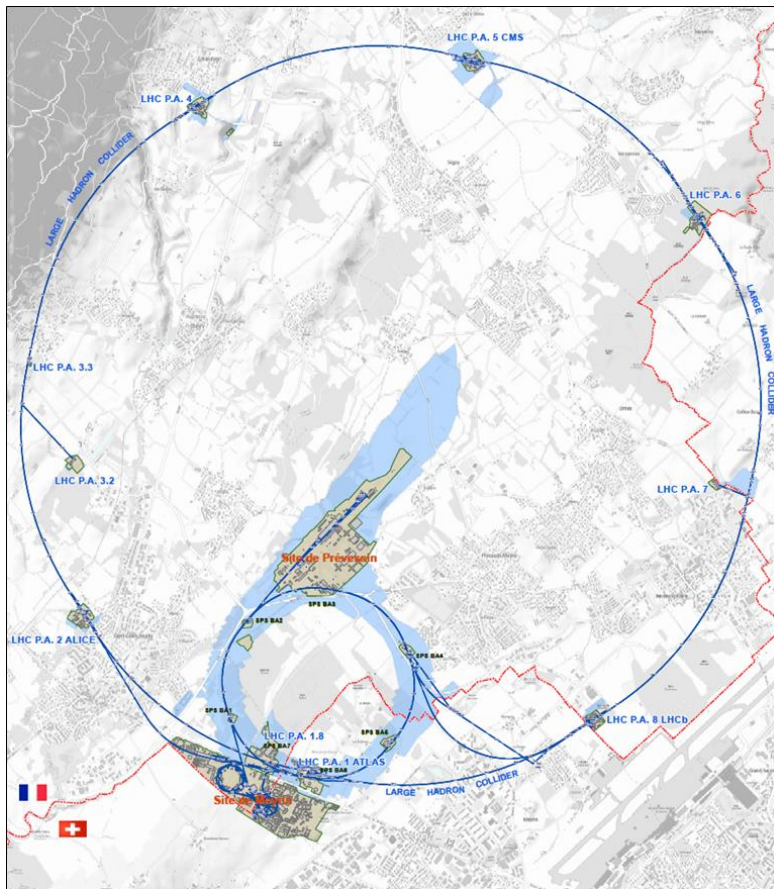

- 2013 : Peter Higgs & Francois Englert

Quiz part 2

Daily life at CERN

625 ha

fenced : 220

515 ha

110 ha

... **700+** buildings
accounting for
500.000 m²