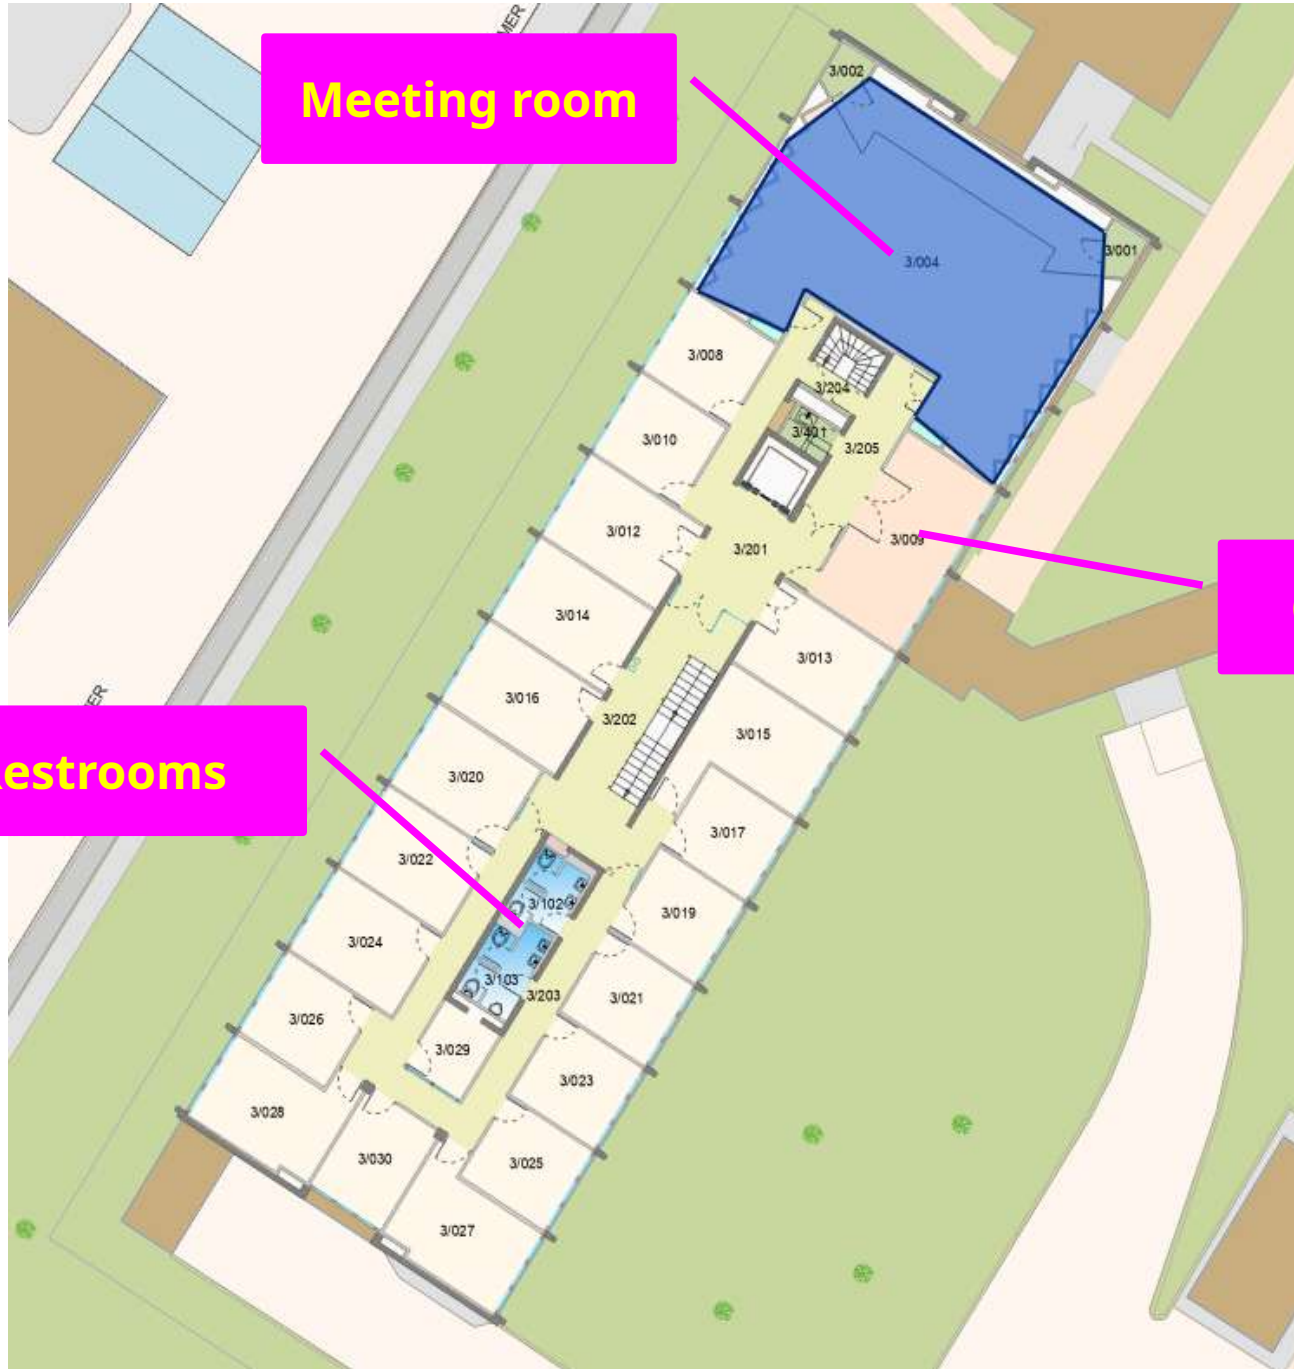

Printing Service:

- [mail2print](#)

B513 floor plan

Restrooms also at ground floor and underground

B31 floor plan

- Restrooms at every floor

Meeting room

Coffee breaks

Restrooms

Shuttle bus between B513-Hostel

From main building and hostel
to meeting room in B513

1 Circuit 1
Meyrin

Free of charge

Monday - Friday (except CERN officiel holidays)
Lundi - vendredi (excepté lors des congés officiels CERN)