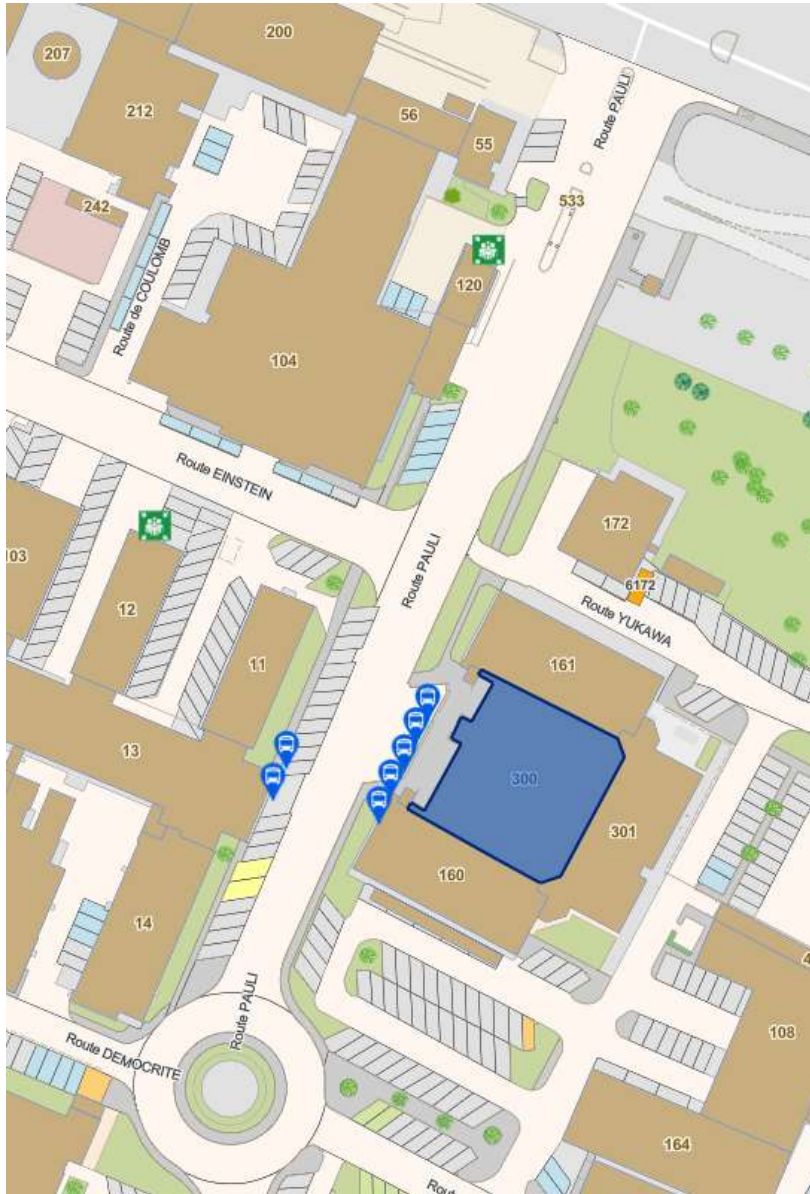

CERN Visit at 15:00

Synchrocyclotron Building 300

Antimatter Factory Building 193

Dinner on Wednesday 15th at 19:30

Location: <https://www.mrpickwick.ch/en/>

Directions: <https://goo.gl/maps/FByPwQFXNjn9yLbQ9>