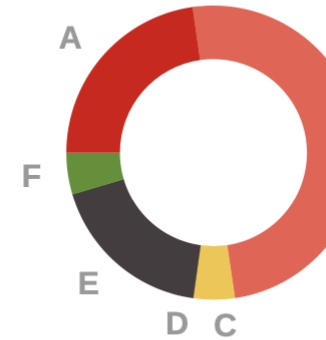

Thank you for your contribution!

Vendors

Sync&share software

Answered: 22

A. Nextcloud: 5 (22.73%)

B. Owncloud: 11 (50.00%)

C. Powerfolder: 1 (4.55%)

D. Pydio: 0 (0.00%)

E. Seafile: 4 (18.18%)

F. other (please specify below in "Additional comments"): 1 (4.55%)

<https://cs3map.ethz.ch>

feedbacks are welcome

Summary

- Installations since 2013 are reported
- Installations from more than 200 users up to 140k users are running
- 450k user accounts have been reported within the CS3 community!
- 16 PB used sync and share storage within the CS3 community
- **PLEASE PARTICIPATE: <https://cs3map.ethz.ch>**