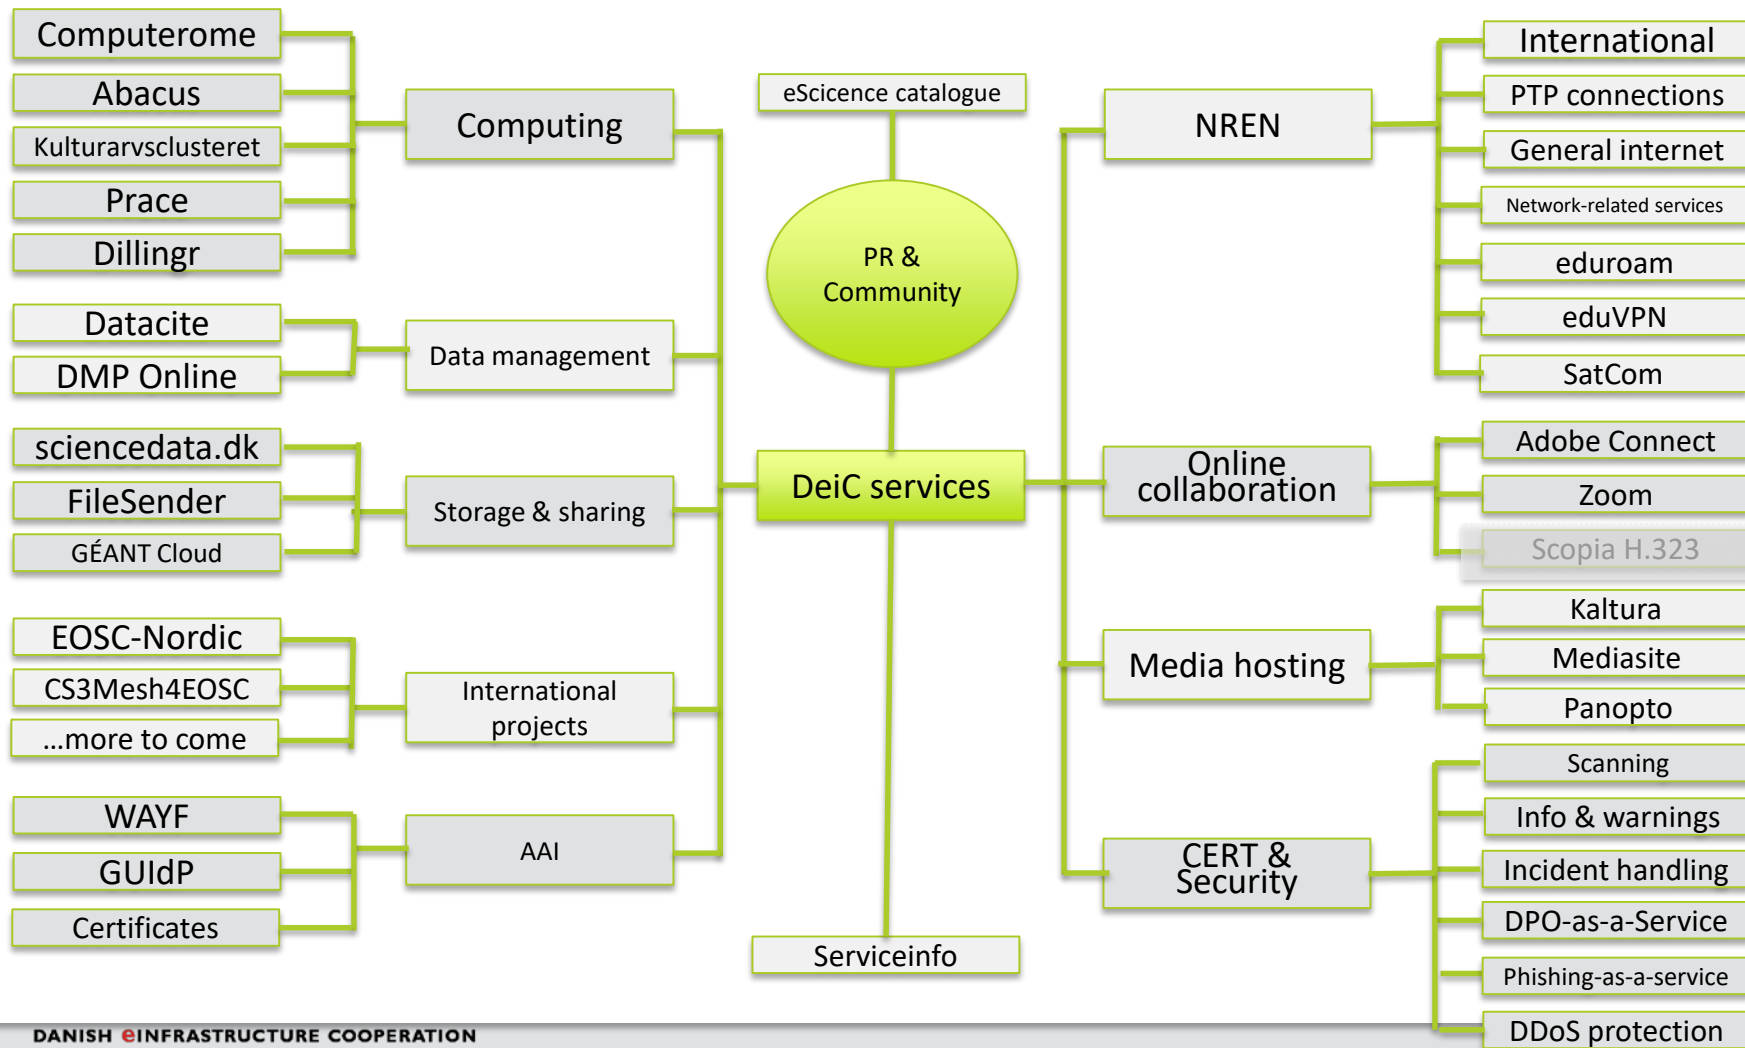

HPC

SUPPORT, SOFTWARE, TEKNOLOGI, SAMARBEJDE, VIDEN, KOORDINERING

DATAMANAGEMENT

SERVICES, TEKNOLOGI, SAMARBEJDE, VIDEN, KOORDINERING

FORSKNINGSNET

SERVICES, TEKNOLOGI, SAMARBEJDE, VIDEN, KOORDINERING

SIKKERHED
KOORDINERING, SAMARBEJDE, VIDEN

DANI

LOKALT

NATIONALT

INTERNATIONALT

> Cooperation is the vision of DeIC

> National level

> Services and projects produced at Universities

> CS3 vision of DeIC

Connecting European data

CS3MESH4EOSC

Future URL: cs3mesh4eosc.eu
Right now: sciencedata.dk/sites/cs3mesh4eosc

Introduction

CS3MESH4EOSC is a 3-year EU-funded project that addresses the challenges of the fragmentation of file and application services, digital sovereignty and the application of FAIR principles in the everyday practice of researchers. 

Initially, 7 major data services will be combined into a federated service mesh - to provide a frictionless collaboration platform for hundreds of thousands of users (researchers, engineers, students and staff). The service will offer easy access to data across institutional and geographical boundaries. The infrastructure will be gradually expanded and offered to the entire education and research community in Europe and beyond.