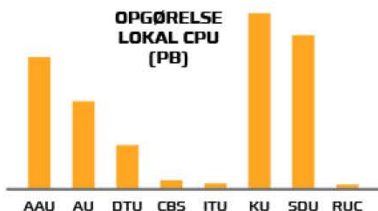

SERVICES, TEKNOLOGI, SAMARBEJDE, VIDEN, KOORDINERING

FORSKNINGSNET