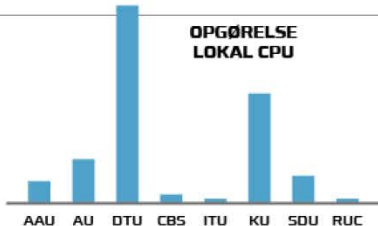

BEHOV?

DIGITAL FORSKNINGSINFRASTRUKTUR LANDSKAB

ARTS

BUSINESS

HEALTH

TECHNOLOGY

SCIENCE

+ ANDRE FÆLLES BEHOV?

HPC

SUPPORT, SOFTWARE, TEKNOLOGI, SAMARBEJDE, VIDEN, KOORDINERING

DATAMANAGEMENT