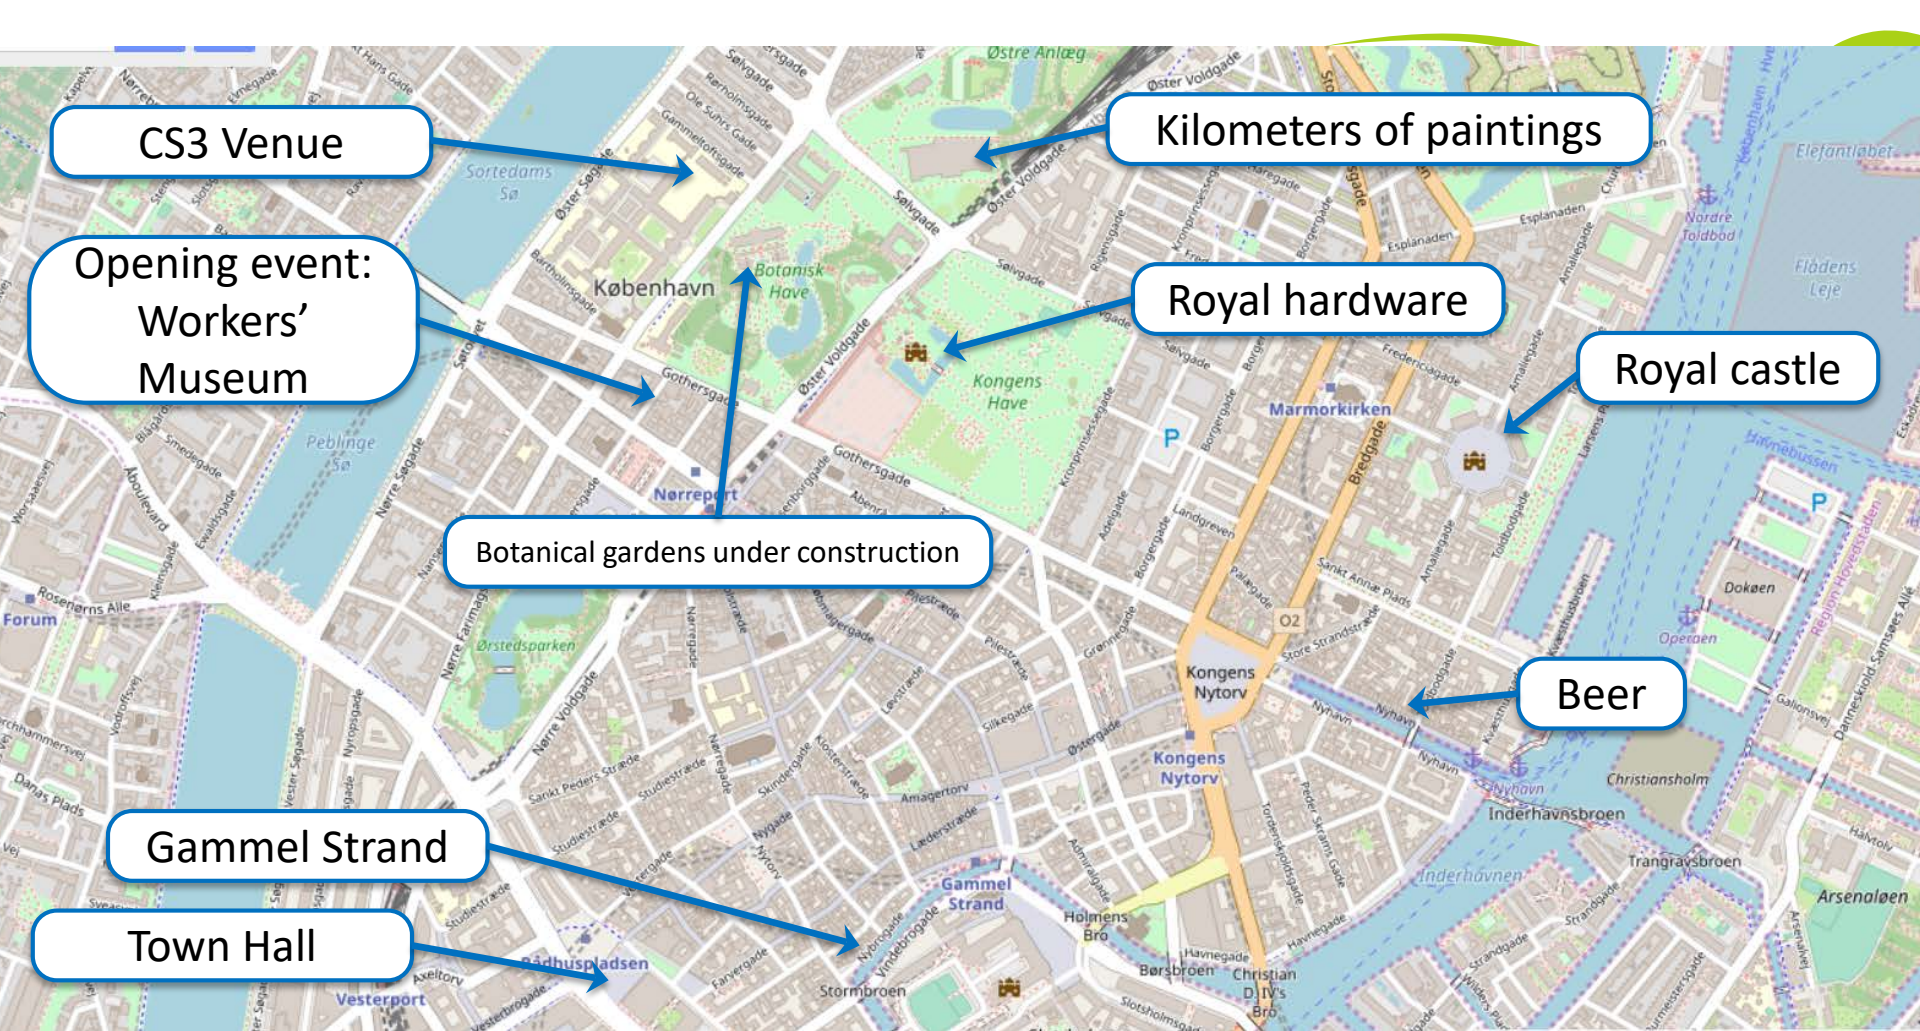

CS3 Venue

Opening event:
Workers'
Museum

Botanical gardens under construction

Gammel Strand

Town Hall

Kilometers of paintings

Royal hardware

Royal castle

Beer