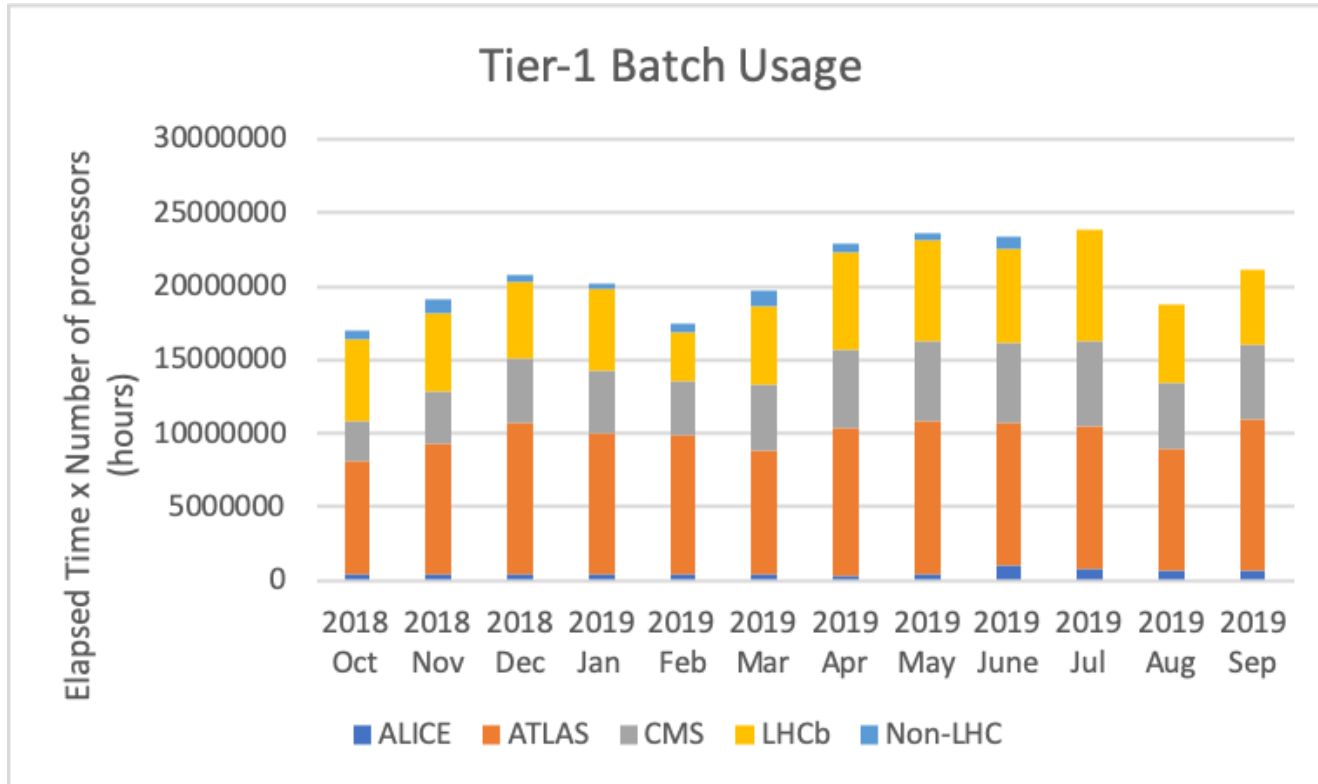

Experiment Resource Usage

CPU usage

	2018 Sep	2018 Oct	2018 Nov	2018 Dec	2019 Jan	2019 Feb	2019 Mar	2019 Apr	2019 May	2019 June	2019 Jul	2019 Aug	2019 Sep	2019 Oct
ALICE	800739	422742	458706	488447	478761	455137	433958	364531	473581	1040067	849747	678849	740635	417637
ATLAS	5075203	7680942	8867753	10211952	9556893	9502808	8395984	9993993	10348316	9646875	9,698,040	8,278,950	10,194,617	11,389,927
CMS	2623938	2790044	3472260	4349867	4183465	3614038	4469867	5335180	5459048	5432269	5,762,546	4,439,334	5,063,490	5,745,714
LHCb	5676275	5514851	5353763	5288557	5615969	3326071	5385667	6661725	6909651	6471373	7,548,786	5,383,885	5,168,849	5,260,817
Non-LHC	711102	554726	908302	464369	373960	532617	964655	524569	443347	838246				
Total	14887256	16963305	19060783	20803193	20209048	17430671	19650132	22879997	23633942	23428830	23859119	18781017	21167592	22814095

Disk usage

Usage	2018 Oct	2018 Nov	2018 Dec	2019 Jan	2019 Feb	2019 Mar	2019 Apr	2019 May	2019 June	2019 Jul	2019 Aug	2019 Sep
ALICE	445	391	385	387	452	437	384	379	374	336	336	327
ATLAS	7567	7794	7851	7907	7896	7912	9800	9800	9875	10000	11390	11800
CMS	4166	4930	5090	5251	5250	4679	4675	4620	4846	4327	3641	2400
LHCb	4832	4933	4933	4977	5011	4992	5298	5368	5165	5213	5375	5700
Total	17009	18048	18260	18522	18609	18020	20157	20167	20260	19876	20742	20227

- Removed duplicated LHCb storage in both Castor and Echo in Feb/March 2019.
- ALICE are slowly draining to move to Echo.
- CMS are aware of their dropping usage and have been investigating why.
- Will start including DUNE.