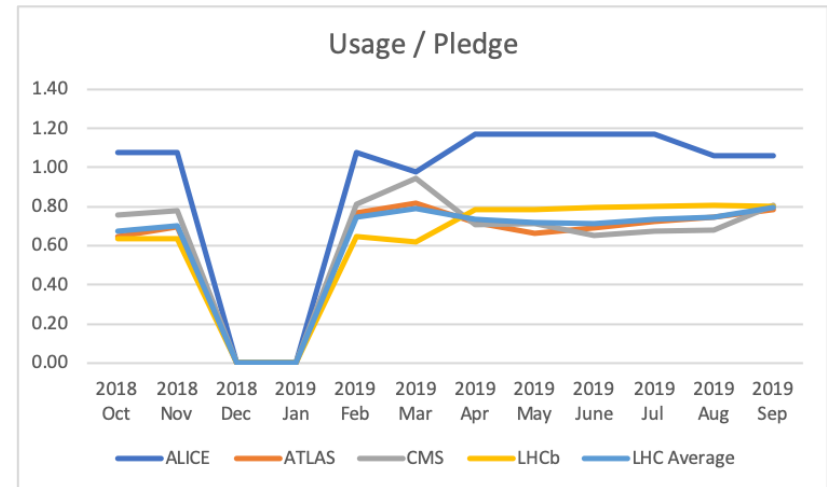

Tape usage

Usage	2018 Oct	2018 Nov	2018 Dec	2019 Jan	2019 Feb	2019 Mar	2019 Apr	2019 May	2019 June	2019 Jul	2019 Aug	2019 Sep
ALICE	883	883	0	0	882	799	882	882	882	882	798	798
ATLAS	15,774	16,981	0	0	18,663	19,920	19,785	18,375	19,090	20,046	20,634	21,638
CMS	11,306	11,602	0	0	12,122	14,070	12,491	12,585	11,475	11,860	12,008	14,181
LHCb	11,545	11,571	0	0	11,807	11,282	11,999	12,011	12,134	12,226	12,310	12,232
Total	39508	41037	0	0	43474	46071	45157	43853	43581	45014	45750	48849

MySQL database problem over Christmas which stored accounting information.