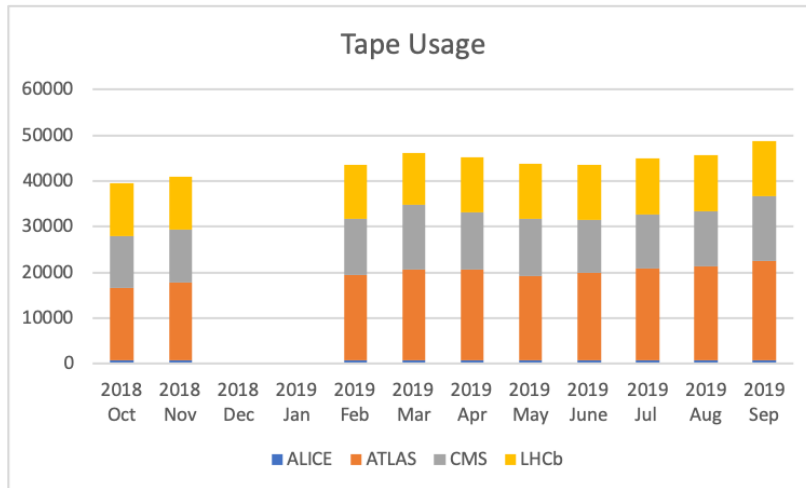

Tape usage

Usage	2018 Oct	2018 Nov	2018 Dec	2019 Jan	2019 Feb	2019 Mar	2019 Apr	2019 May	2019 June	2019 Jul	2019 Aug	2019 Sep
ALICE	883	883	0	0	882	799	882	882	882	882	798	798
ATLAS	15,774	16,981	0	0	18,663	19,920	19,785	18,375	19,090	20,046	20,634	21,638
CMS	11,306	11,602	0	0	12,122	14,070	12,491	12,585	11,475	11,860	12,008	14,181
LHCb	11,545	11,571	0	0	11,807	11,282	11,999	12,011	12,134	12,226	12,310	12,232
Total	39508	41037	0	0	43474	46071	45157	43853	43581	45014	45750	48849

MySQL database problem over Christmas which stored accounting information.