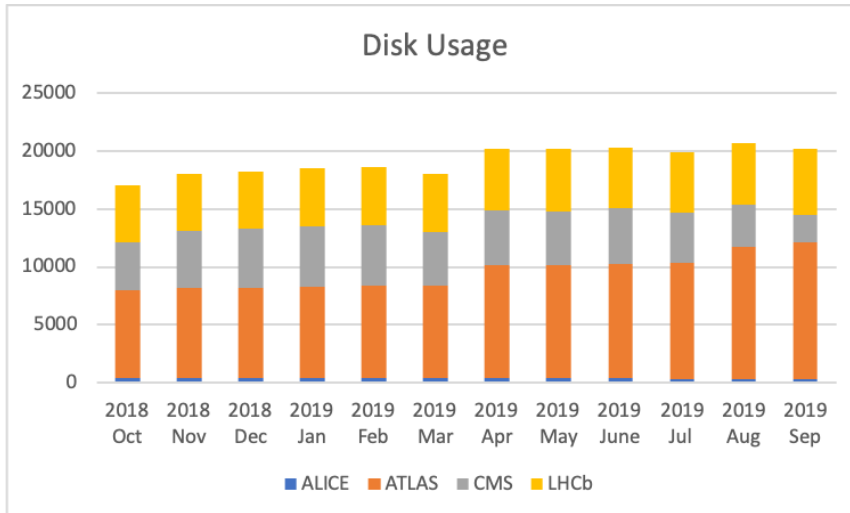

Experiment Resource Usage

CPU usage

	2018 Sep	2018 Oct	2018 Nov	2018 Dec	2019 Jan	2019 Feb	2019 Mar	2019 Apr	2019 May	2019 June	2019 Jul	2019 Aug	2019 Sep	2019 Oct
ALICE	800739	422742	458706	488447	478761	455137	433958	364531	473581	1040067	849747	678849	740635	417637
ATLAS	5075203	7680942	8867753	10211952	9556893	9502808	8395984	9993993	10348316	9646875	9,698,040	8,278,950	10,194,617	11,389,927
CMS	2623938	2790044	3472260	4349867	4183465	3614038	4469867	5335180	5459048	5432269	5,762,546	4,439,334	5,063,490	5,745,714
LHCb	5676275	5514851	5353763	5288557	5615969	3326071	5385667	6661725	6909651	6471373	7,548,786	5,383,885	5,168,849	5,260,817
Non-LHC	711102	554726	908302	464369	373960	532617	964655	524569	443347	838246				
Total	14887256	16963305	19060783	20803193	20209048	17430671	19650132	22879997	23633942	23428830	23859119	18781017	21167592	22814095

Disk usage

Usage	2018 Oct	2018 Nov	2018 Dec	2019 Jan	2019 Feb	2019 Mar	2019 Apr	2019 May	2019 June	2019 Jul	2019 Aug	2019 Sep
ALICE	445	391	385	387	452	437	384	379	374	336	336	327
ATLAS	7567	7794	7851	7907	7896	7912	9800	9800	9875	10000	11390	11800
CMS	4166	4930	5090	5251	5250	4679	4675	4620	4846	4327	3641	2400
LHCb	4832	4933	4933	4977	5011	4992	5298	5368	5165	5213	5375	5700
Total	17009	18048	18260	18522	18609	18020	20157	20167	20260	19876	20742	20227

- Removed duplicated LHCb storage in both Castor and Echo in Feb/March 2019.
- ALICE are slowly draining to move to Echo.
- CMS are aware of their dropping usage and have been investigating why.
- Will start including DUNE.