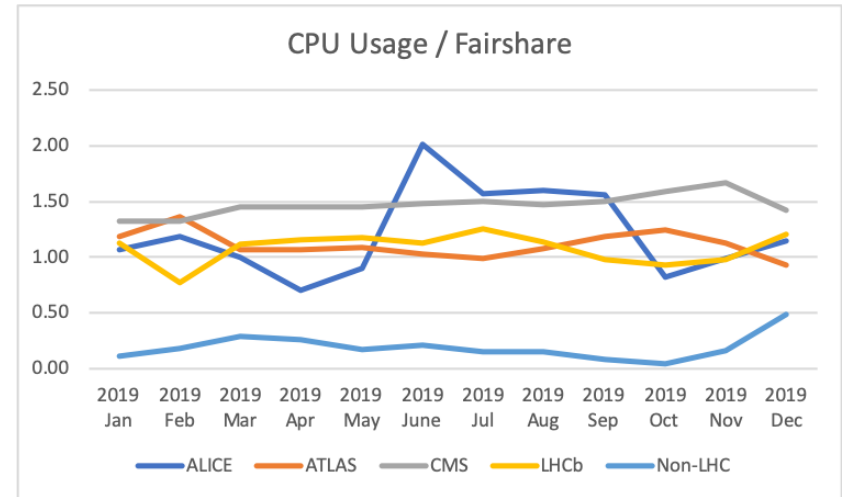

# Experiment Resource Usage

# CPU usage

	2019 Jan	2019 Feb	2019 Mar	2019 Apr	2019 May	2019 June	2019 Jul	2019 Aug	2019 Sep	2019 Oct	2019 Nov	2019 Dec
ALICE	478,760.99	455,137.25	433,958.11	364,531.07	473,581.05	1,040,066.76	849,747.05	678,848.67	740,635.33	417,636.76	476,931.71	577,618.67
ATLAS	9,556,893.13	9,502,808.43	8,395,983.67	9,993,992.67	10,348,315.81	9,646,874.57	9,698,040.10	8,278,949.81	10,194,617.24	11,389,927.00	9,820,257.00	8,511,746.00
CMS	4,183,464.57	3,614,037.66	4,469,867.23	5,335,180.00	5,459,047.52	5,432,268.57	5,762,545.81	4,439,333.52	5,063,490.38	5,745,714.29	5,745,714.00	5,098,194.00
LHCb	5,615,969.27	3,326,070.62	5,385,667.38	6,661,724.95	6,909,650.76	6,471,373.43	7,548,786.29	5,383,884.95	5,168,849.24	5,260,817.33	5,260,817.00	6,733,941.00
Non-LHC	373,960.21	532,616.06	964,653.97	1,008,495.71	700,909.14	844,067.39	621,407.28	479,540.97	290,890.75	152,486.51	579,032.34	1,854,255.53
Total	20,209,048.18	17,430,670.02	19,650,130.36	23,363,924.39	23,891,504.28	23,434,650.72	24,480,526.51	19,260,557.92	21,458,482.94	22,966,581.90	21,882,752.05	22,775,755.19