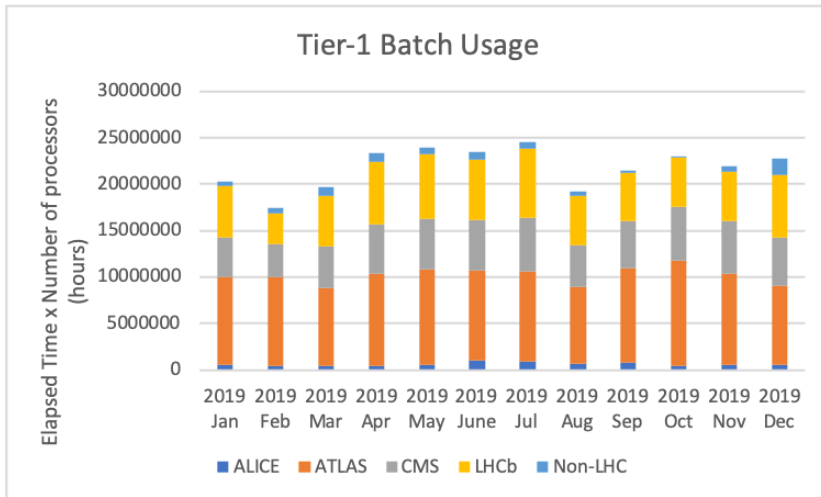

# Experiment Resource Usage

# CPU usage

	2019 Jan	2019 Feb	2019 Mar	2019 Apr	2019 May	2019 June	2019 Jul	2019 Aug	2019 Sep	2019 Oct	2019 Nov	2019 Dec
ALICE	478,760.99	455,137.25	433,958.11	364,531.07	473,581.05	1,040,066.76	849,747.05	678,848.67	740,635.33	417,636.76	476,931.71	577,618.67
ATLAS	9,556,893.13	9,502,808.43	8,395,983.67	9,993,992.67	10,348,315.81	9,646,874.57	9,698,040.10	8,278,949.81	10,194,617.24	11,389,927.00	9,820,257.00	8,511,746.00
CMS	4,183,464.57	3,614,037.66	4,469,867.23	5,335,180.00	5,459,047.52	5,432,268.57	5,762,545.81	4,439,333.52	5,063,490.38	5,745,714.29	5,745,714.00	5,098,194.00
LHCb	5,615,969.27	3,326,070.62	5,385,667.38	6,661,724.95	6,909,650.76	6,471,373.43	7,548,786.29	5,383,884.95	5,168,849.24	5,260,817.33	5,260,817.00	6,733,941.00
Non-LHC	373,960.21	532,616.06	964,653.97	1,008,495.71	700,909.14	844,067.39	621,407.28	479,540.97	290,890.75	152,486.51	579,032.34	1,854,255.53
Total	20,209,048.18	17,430,670.02	19,650,130.36	23,363,924.39	23,891,504.28	23,434,650.72	24,480,526.51	19,260,557.92	21,458,482.94	22,966,581.90	21,882,752.05	22,775,755.19