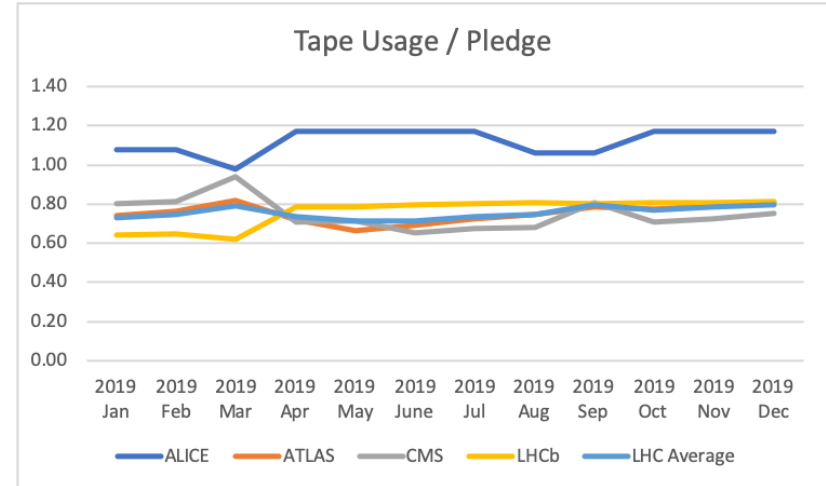

Tape usage

Usage	2019 Jan	2019 Feb	2019 Mar	2019 Apr	2019 May	2019 June	2019 Jul	2019 Aug	2019 Sep	2019 Oct	2019 Nov	2019 Dec
ALICE	883	882	799	882	882	882	882	798	798	882	882	882
ATLAS	18,102	18,663	19,920	19,785	18,375	19,090	20,046	20,634	21,638	21,361	21,899	22,257
CMS	11,949	12,122	14,070	12,491	12,585	11,475	11,860	12,008	14,181	12,477	12,779	13,258
LHCb	11,728	11,807	11,282	11,999	12,011	12,134	12,226	12,310	12,232	12,340	12,365	12,383
Total	42662.3333	43474	46071	45157	43853	43581	45014	45750	48849	47060	47925	48780