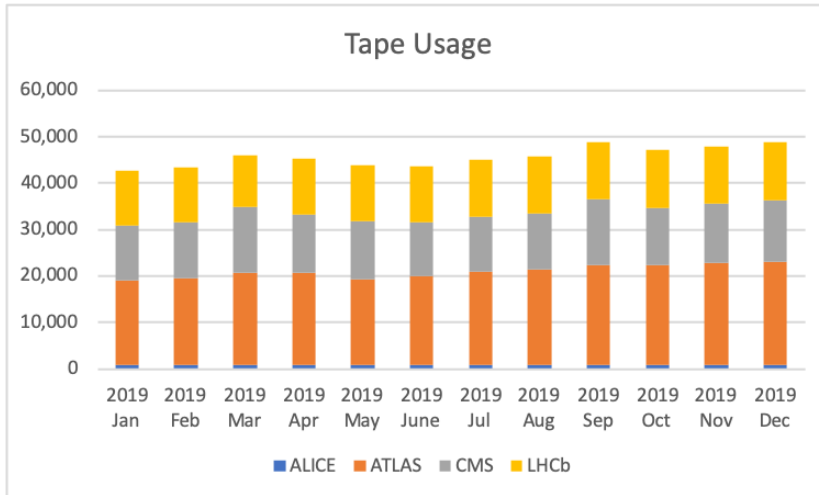

Tape usage

Usage	2019 Jan	2019 Feb	2019 Mar	2019 Apr	2019 May	2019 June	2019 Jul	2019 Aug	2019 Sep	2019 Oct	2019 Nov	2019 Dec
ALICE	883	882	799	882	882	882	882	798	798	882	882	882
ATLAS	18,102	18,663	19,920	19,785	18,375	19,090	20,046	20,634	21,638	21,361	21,899	22,257
CMS	11,949	12,122	14,070	12,491	12,585	11,475	11,860	12,008	14,181	12,477	12,779	13,258
LHCb	11,728	11,807	11,282	11,999	12,011	12,134	12,226	12,310	12,232	12,340	12,365	12,383
Total	42662.3333	43474	46071	45157	43853	43581	45014	45750	48849	47060	47925	48780