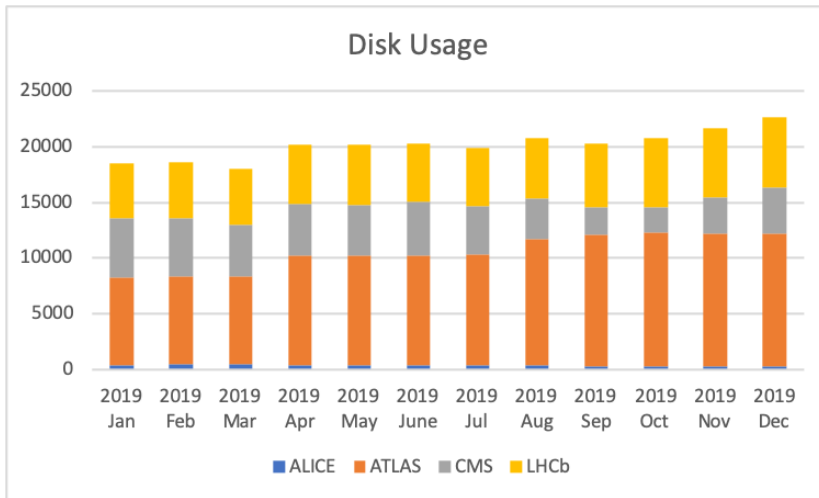

Disk usage

Usage	2019 Jan	2019 Feb	2019 Mar	2019 Apr	2019 May	2019 June	2019 Jul	2019 Aug	2019 Sep	2019 Oct	2019 Nov	2019 Dec
ALICE	387	452	437	384	379	374	336	336	327	311	314	314
ATLAS	7907	7896	7912	9800	9800	9875	10000	11390	11800	11940	11900	11877
CMS	5251	5250	4679	4675	4620	4846	4327	3641	2400	2270	3229	4178
LHCb	4977	5011	4992	5298	5368	5165	5213	5375	5700	6250	6237	6281
Total	18522	18609	18020	20157	20167	20260	19876	20742	20227	20771	21680	22650

- ALICE have migrated to Echo and have been given next years pledge early. Slowly ramping up usage.
- CMS usage returning after accidental draining earlier in year.
- Dune will be included from January 2020.