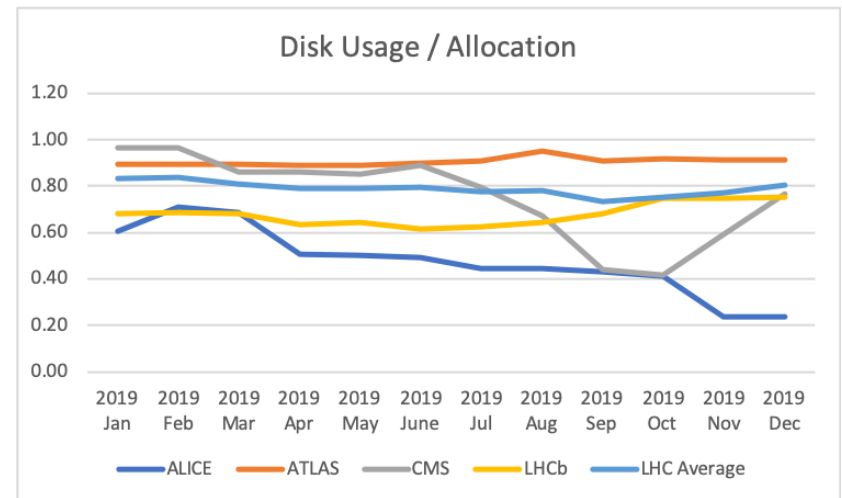

Disk usage

Usage	2019 Jan	2019 Feb	2019 Mar	2019 Apr	2019 May	2019 June	2019 Jul	2019 Aug	2019 Sep	2019 Oct	2019 Nov	2019 Dec
ALICE	387	452	437	384	379	374	336	336	327	311	314	314
ATLAS	7907	7896	7912	9800	9800	9875	10000	11390	11800	11940	11900	11877
CMS	5251	5250	4679	4675	4620	4846	4327	3641	2400	2270	3229	4178
LHCb	4977	5011	4992	5298	5368	5165	5213	5375	5700	6250	6237	6281
Total	18522	18609	18020	20157	20167	20260	19876	20742	20227	20771	21680	22650

- ALICE have migrated to Echo and have been given next years pledge early. Slowly ramping up usage.
- CMS usage returning after accidental draining earlier in year.
- Dune will be included from January 2020.