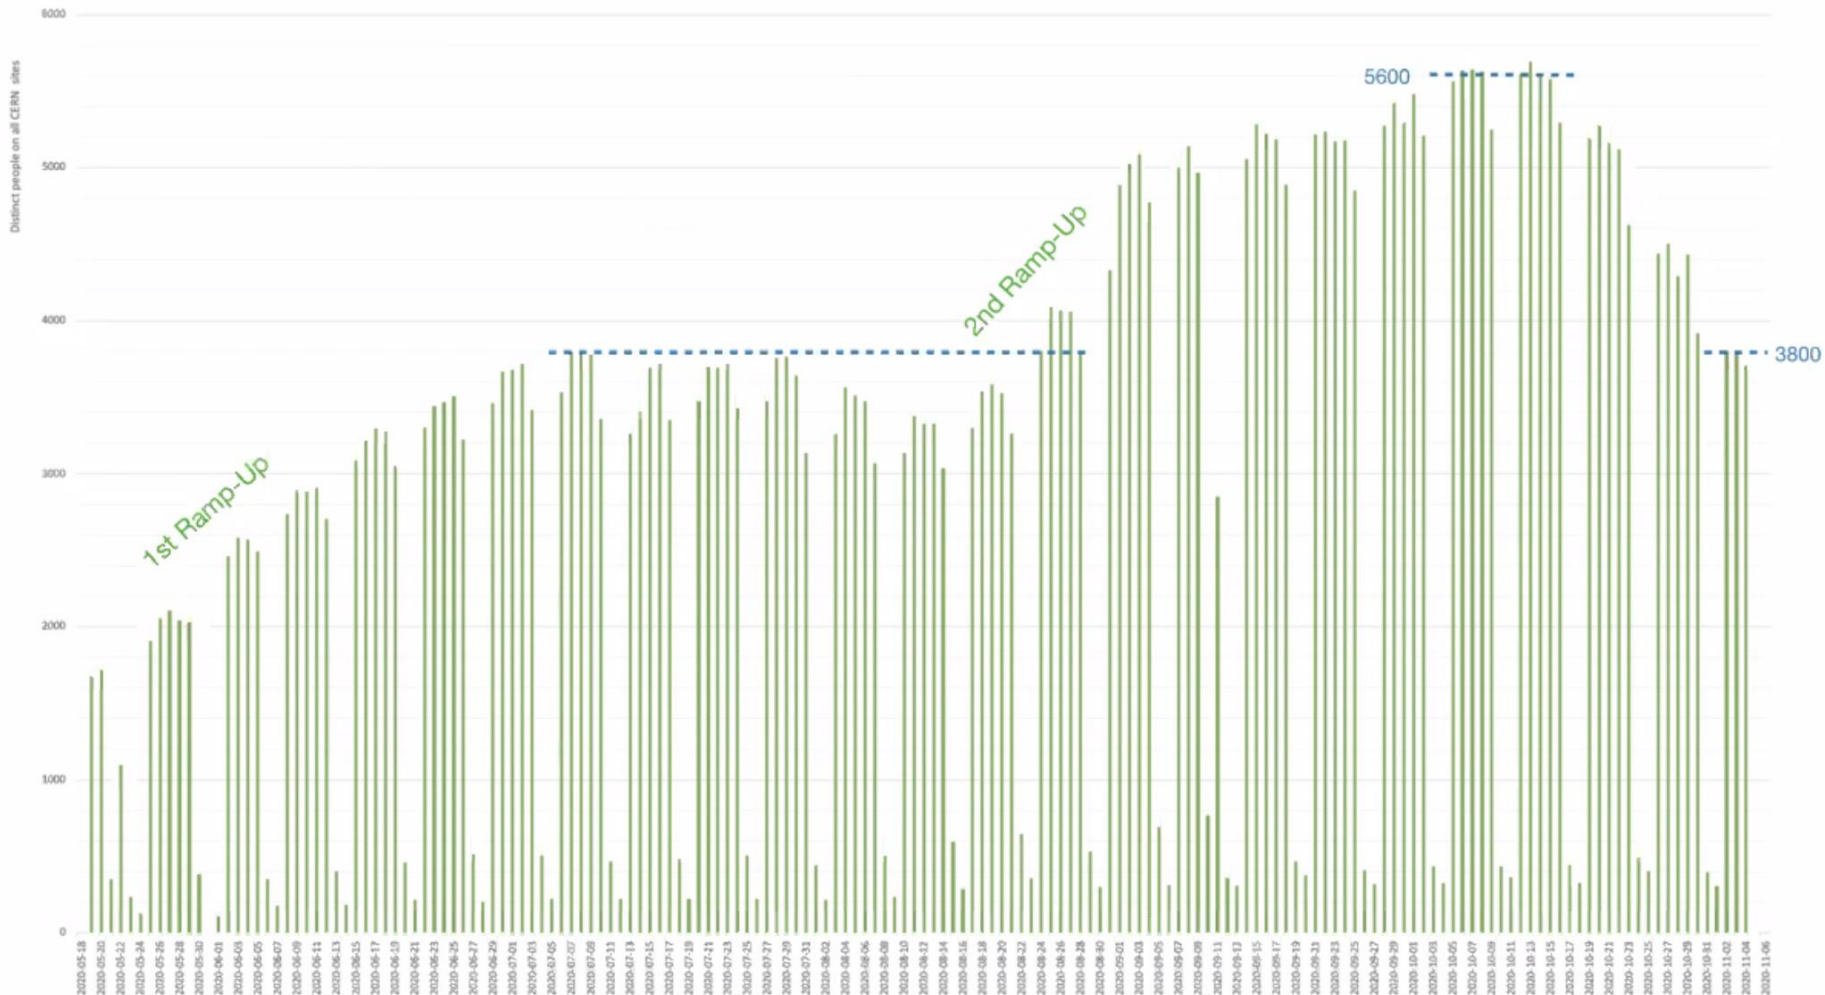

CERN Ramp-Up Overview

- CERN : Week 41-42 \approx 5600 people visiting any site at
 - This week \approx 3800 people on site (comparable to week 28 or 35)
 - All visits counted, independent of duration

CERN Ramp-Up Overview