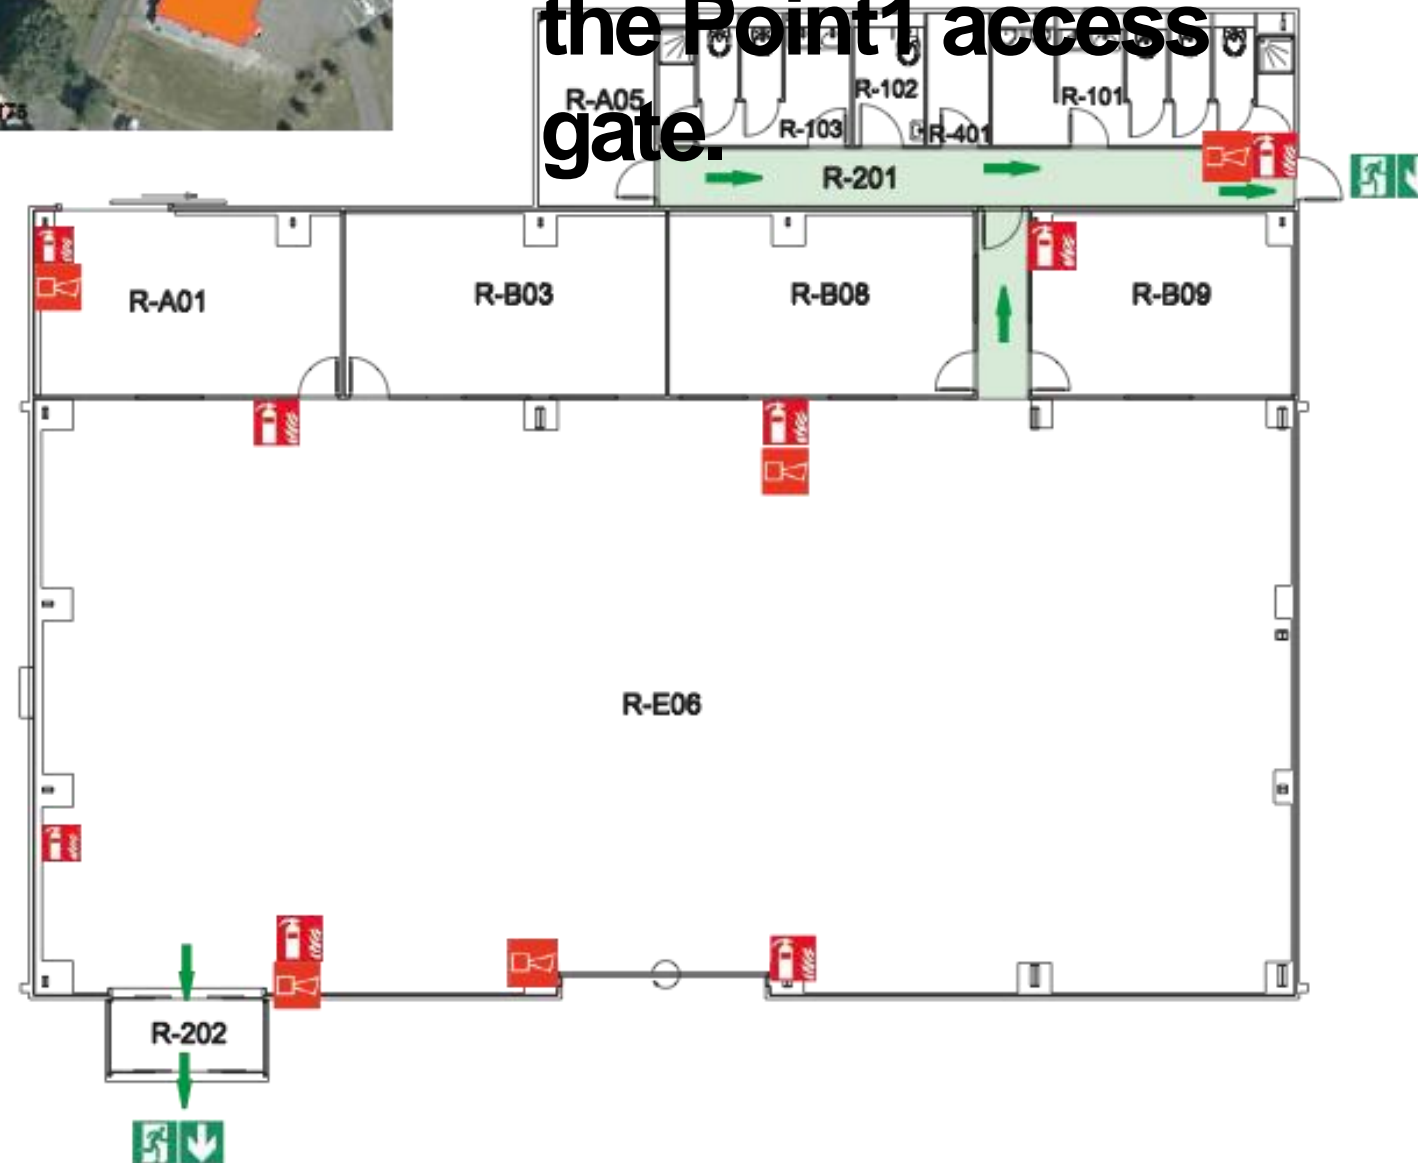

Safety

An aerial photograph of a construction site is shown, overlaid with a semi-transparent orange rectangle. Inside the orange area, a technical drawing or site plan is visible, showing various rectangular plots and lines. The text "Safety is first priority." is centered in white on the orange background. In the top right corner of the orange area, there is a small black arrow pointing upwards. On the left side of the orange area, there is a small orange rectangle with the number "6179" inside it. The background image shows a mix of green grass and grey concrete or asphalt surfaces.

EVACUATION

- A l'audition du signal
When the alarm rings
- Fermez portes et fenêtres
Close doors and windows
- Suivez le balisage
Follow the signs
- N'utilisez pas l'ascenseur
Do not use the lift
- Se rendre au point de rassemblement
Report to the assembly point

CONSIGNE d'URGENCE / EMERGENCY PROCEDURE

BATIMENT 3179- Etage R / BUILDING 3179 - Floor R Emergency

assembly point is located next to the Point 1 access gate.

- Extincteur / Fire Extinguisher
- Alarme d'évacuation / Evacuation alarm
- Voie d'évacuation / Escape route
- Sortie de secours / Emergency exit