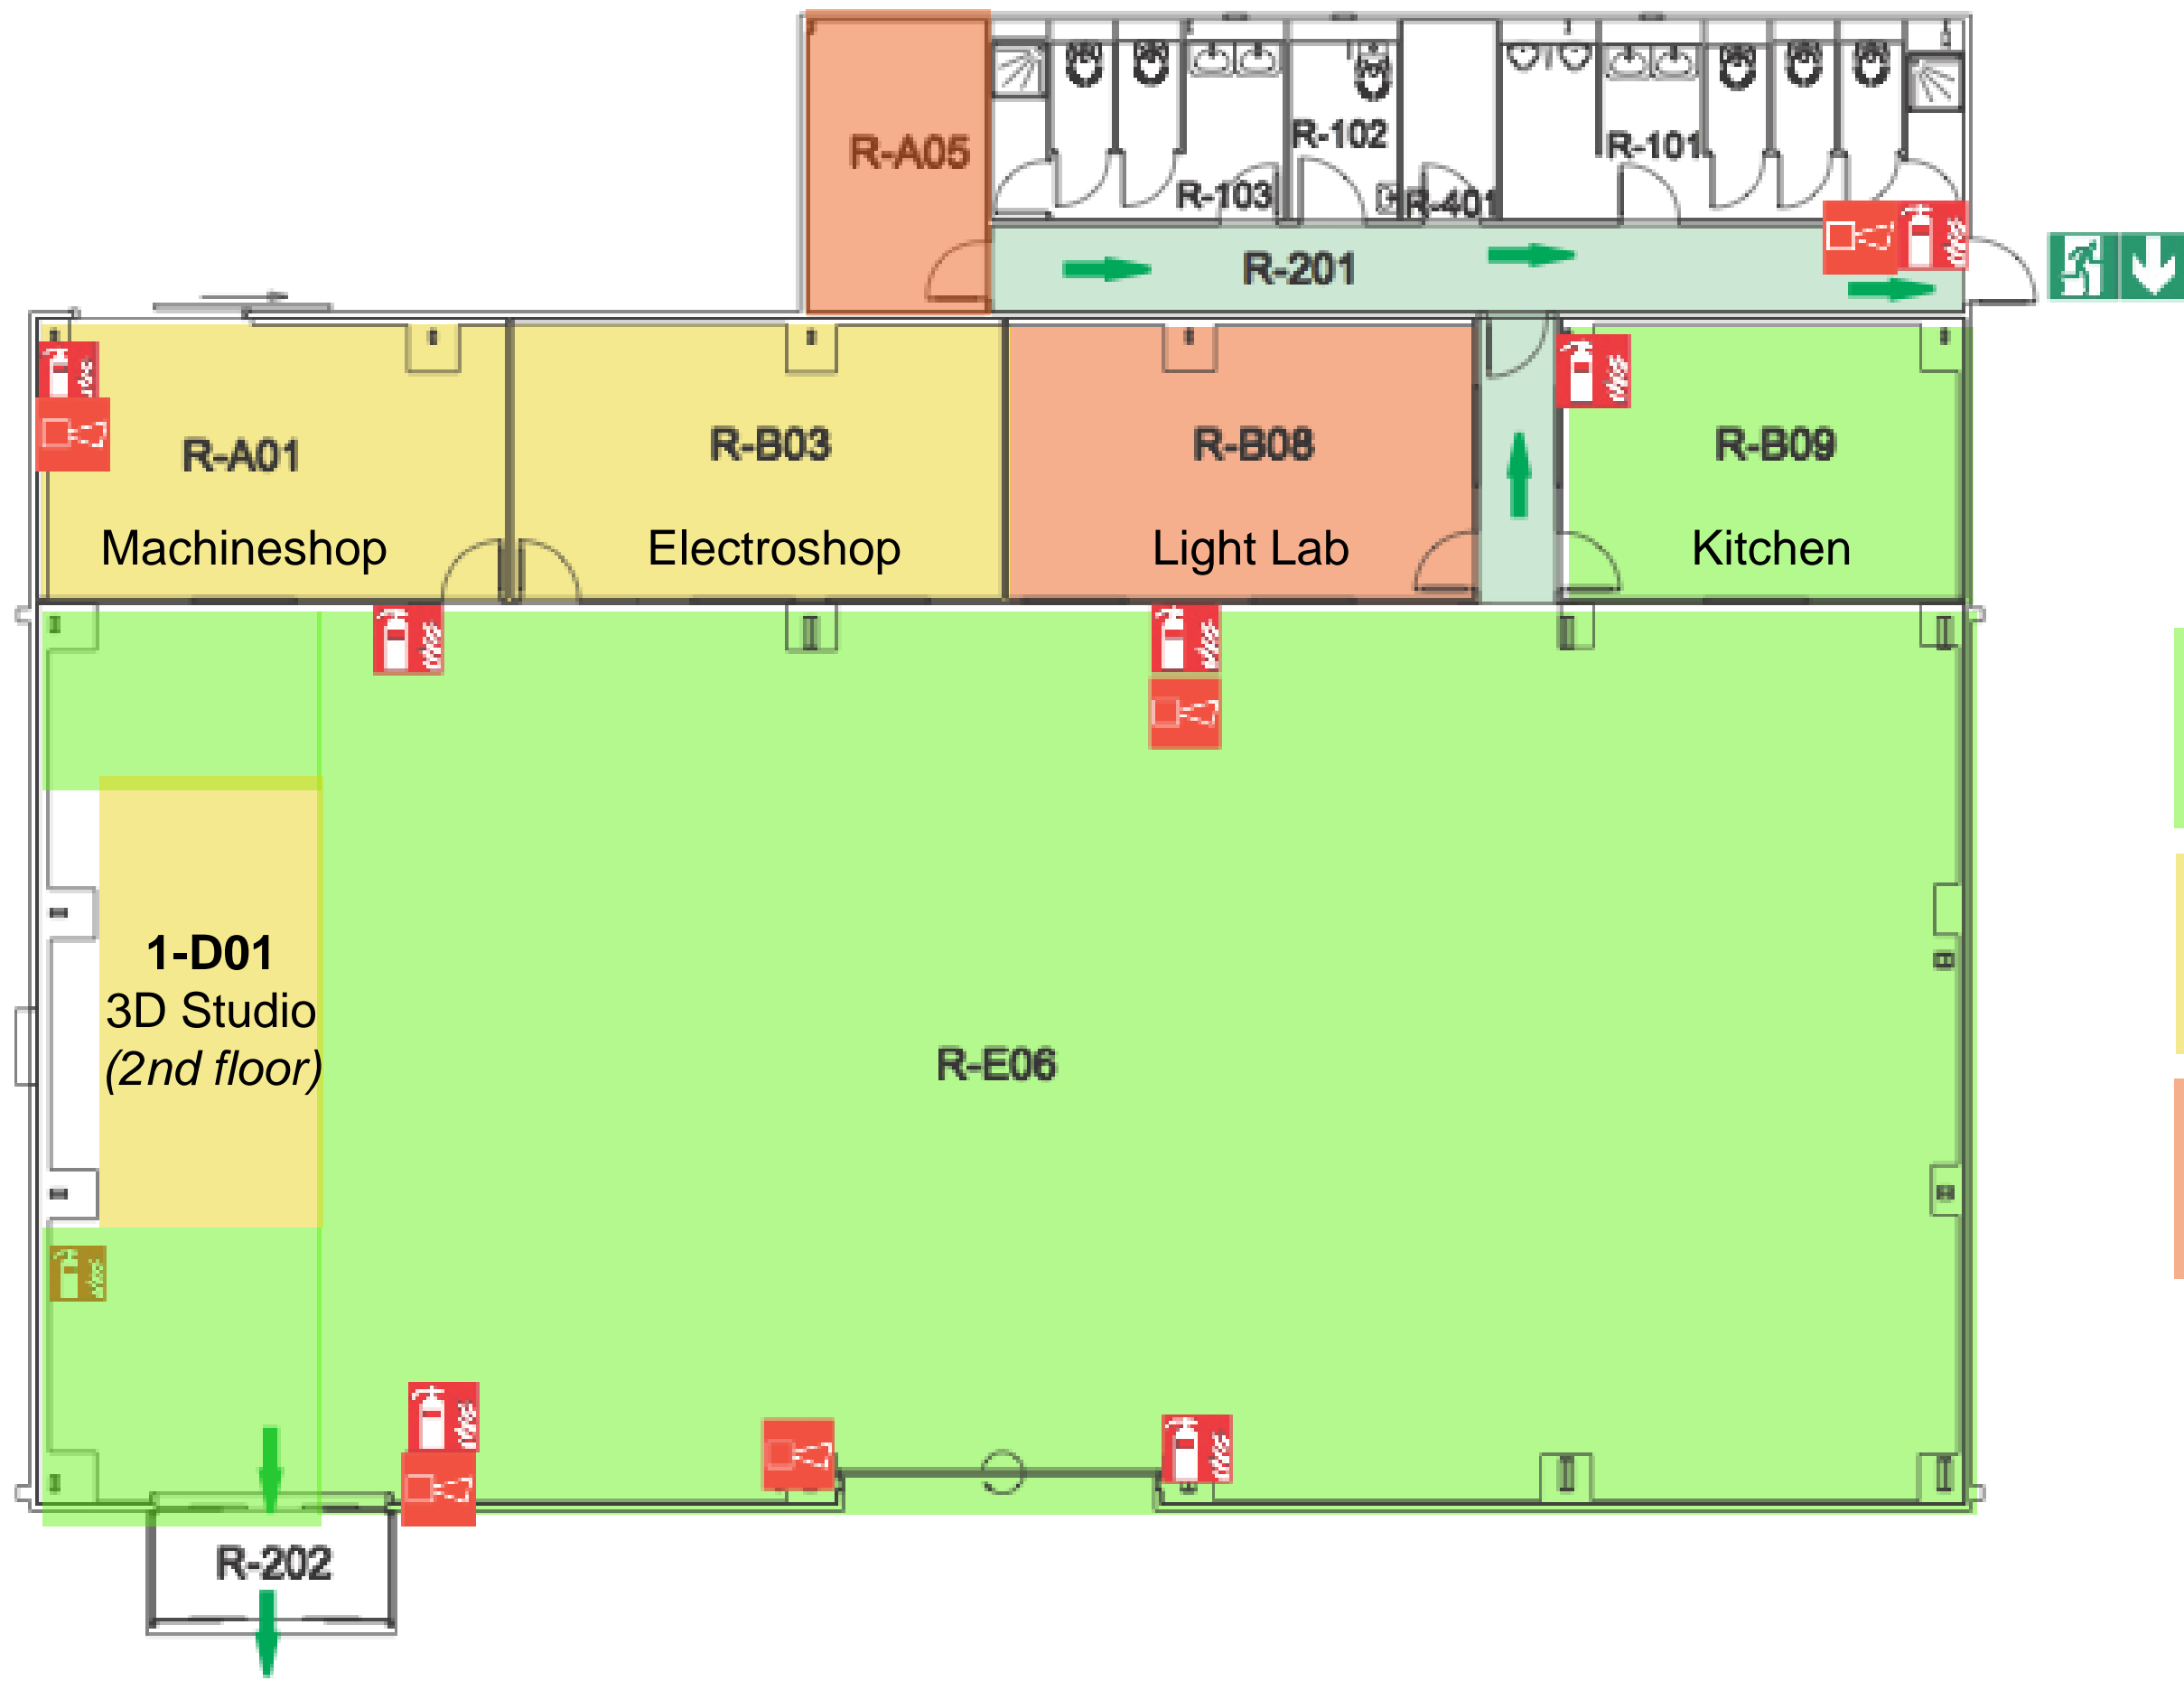

- Extincteur / Fire Extinguisher
- Alarme d'évacuation
Evacuation alarm
- Voie d'évacuation / Escape route
- Sortie de secours
Emergency exit

Phone First aid & eye wash

WORKING AREAS in B3179

- **Safety is first priority!**
- **In laboratory areas:**
 - **Machinshop 3179-R-A01**
 - **Electroshop 3179-R-B03 and**
 - **3D Studio 3179-1-D01**
- **eating and drinking are strictly forbidden.**
- **For grey room (Light Lab 3179-R-B08) and dark room (3179-R-A06) areas access is restricted to authorised personnel only.**