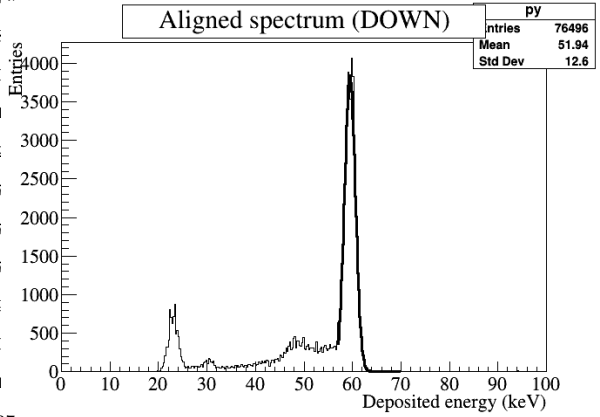

Date: 20200521
Run: 16
Module: 258
FWHM: 2.63021 keV
Dead ch: 0, 1, 2, 3, 4, 5, 6, 7, 8, 9, 10, 11, 12, 13, 14, 15, 16,
 17, 18, 19, 20, 21, 22, 23, 24, 25, 26, 27, 28, 29, 30,
 31, 32, 33, 34, 35, 36, 37, 38, 39, 40, 41, 42, 43, 44,
 45, 46, 47, 48, 49, 50, 51, 52, 53, 54, 55, 56, 57, 58,
 59, 60, 61, 62, 63, 64, 65, 66, 67, 68, 69, 70, 71, 72,
 73, 74, 75, 76, 77, 78, 79, 80, 81, 82, 83, 84, 85, 86,
 87, 88, 89, 90, 91, 92, 93, 94, 95, 96, 97, 98, 99, 100,
 101, 102, 103, 104, 105, 106, 107, 108, 109, 110, 111,
 112, 113, 114, 115, 116, 117, 118, 119, 120, 121, 122,
 123, 124, 125, 126, 127, 132, 135, 152, 155, 172, 173,
 192, 195, 212, 215, 232, 235, 252, 255, 256, 259, 270,
 279, 296, 299, 316, 319, 336, 339, 356, 359, 376, 379,
 384, 385, 386, 387, 388, 389, 390, 391, 392, 393, 394,
 395, 396, 397, 398, 399, 400, 401, 402, 403, 404, 405,
 406, 407, 408, 409, 410, 411, 412, 413, 414, 415, 416,
 417, 418, 419, 420, 421, 422, 423, 424, 425, 426, 427,
 428, 429, 430, 431, 432, 433, 434, 435, 436, 437, 438,
 439, 440, 441, 442, 443, 444, 445, 446, 447, 448, 449,
 450, 451, 452, 453, 454, 455, 456, 457, 458, 459, 460,
 461, 462, 463, 464, 465, 466, 467, 468, 469, 470, 471,
 472, 473, 474, 475, 476, 477, 478, 479, 480, 481, 482,
 483, 484, 485, 486, 487, 488, 489, 490, 491, 492, 493,
 494, 495, 496, 497, 498, 499, 500, 501, 502, 503, 504,
 505, 506, 507, 508, 509, 510, 511