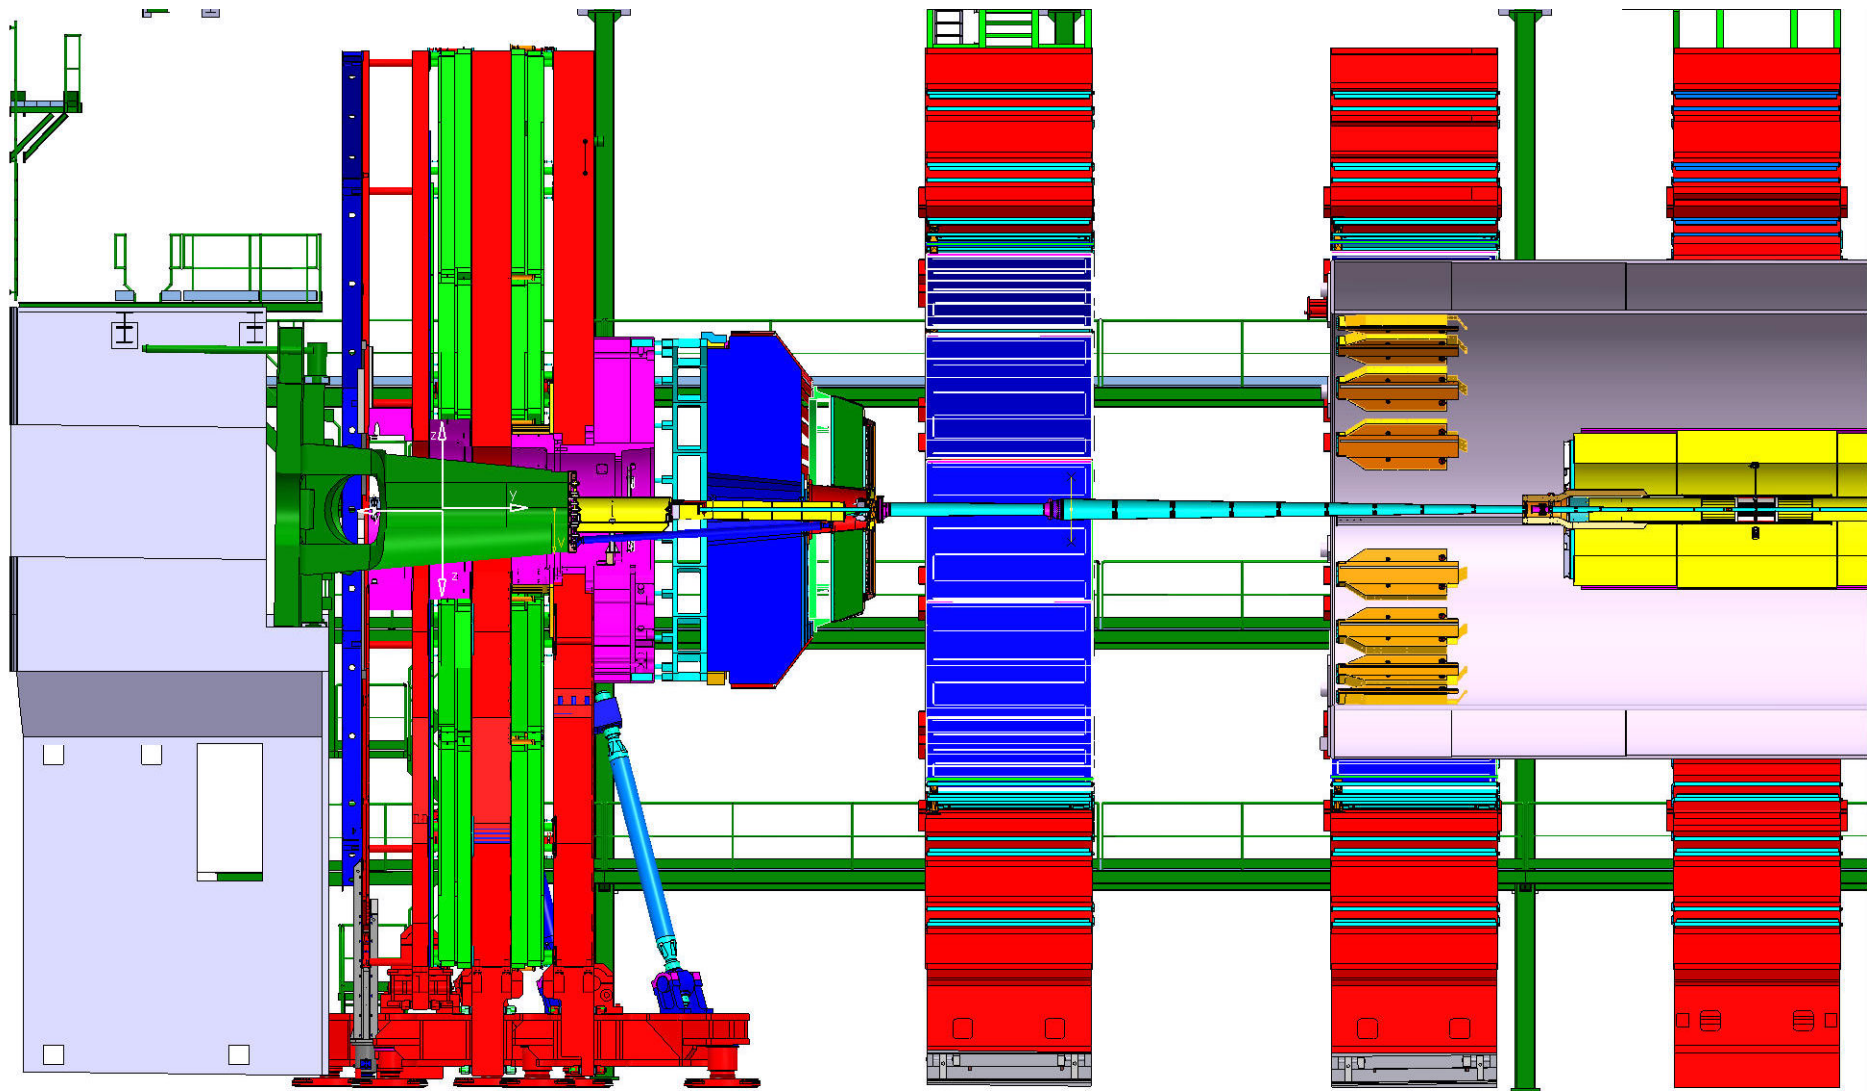

CMS open 3.74m (Bake out)

*CMS ENI Center, March 2010.*

CMS open 10.4m

*CMS ENI Center, March 2010.*

CMS open, YE1 closed-YE2&3 open 3.05m

*CMS ENI Center, March 2010.*

CMS open, YE1&2 open 3.74m-YE3 open 6.74m

*CMS ENI Center, March 2010.*

CMS open 10.4m, YB1&2 maintenance

*CMS ENI Center, March 2010.*

CMS open, YE1 open 7.9m-YB2 open 6.4m

*CMS ENI Center, March 2010.*