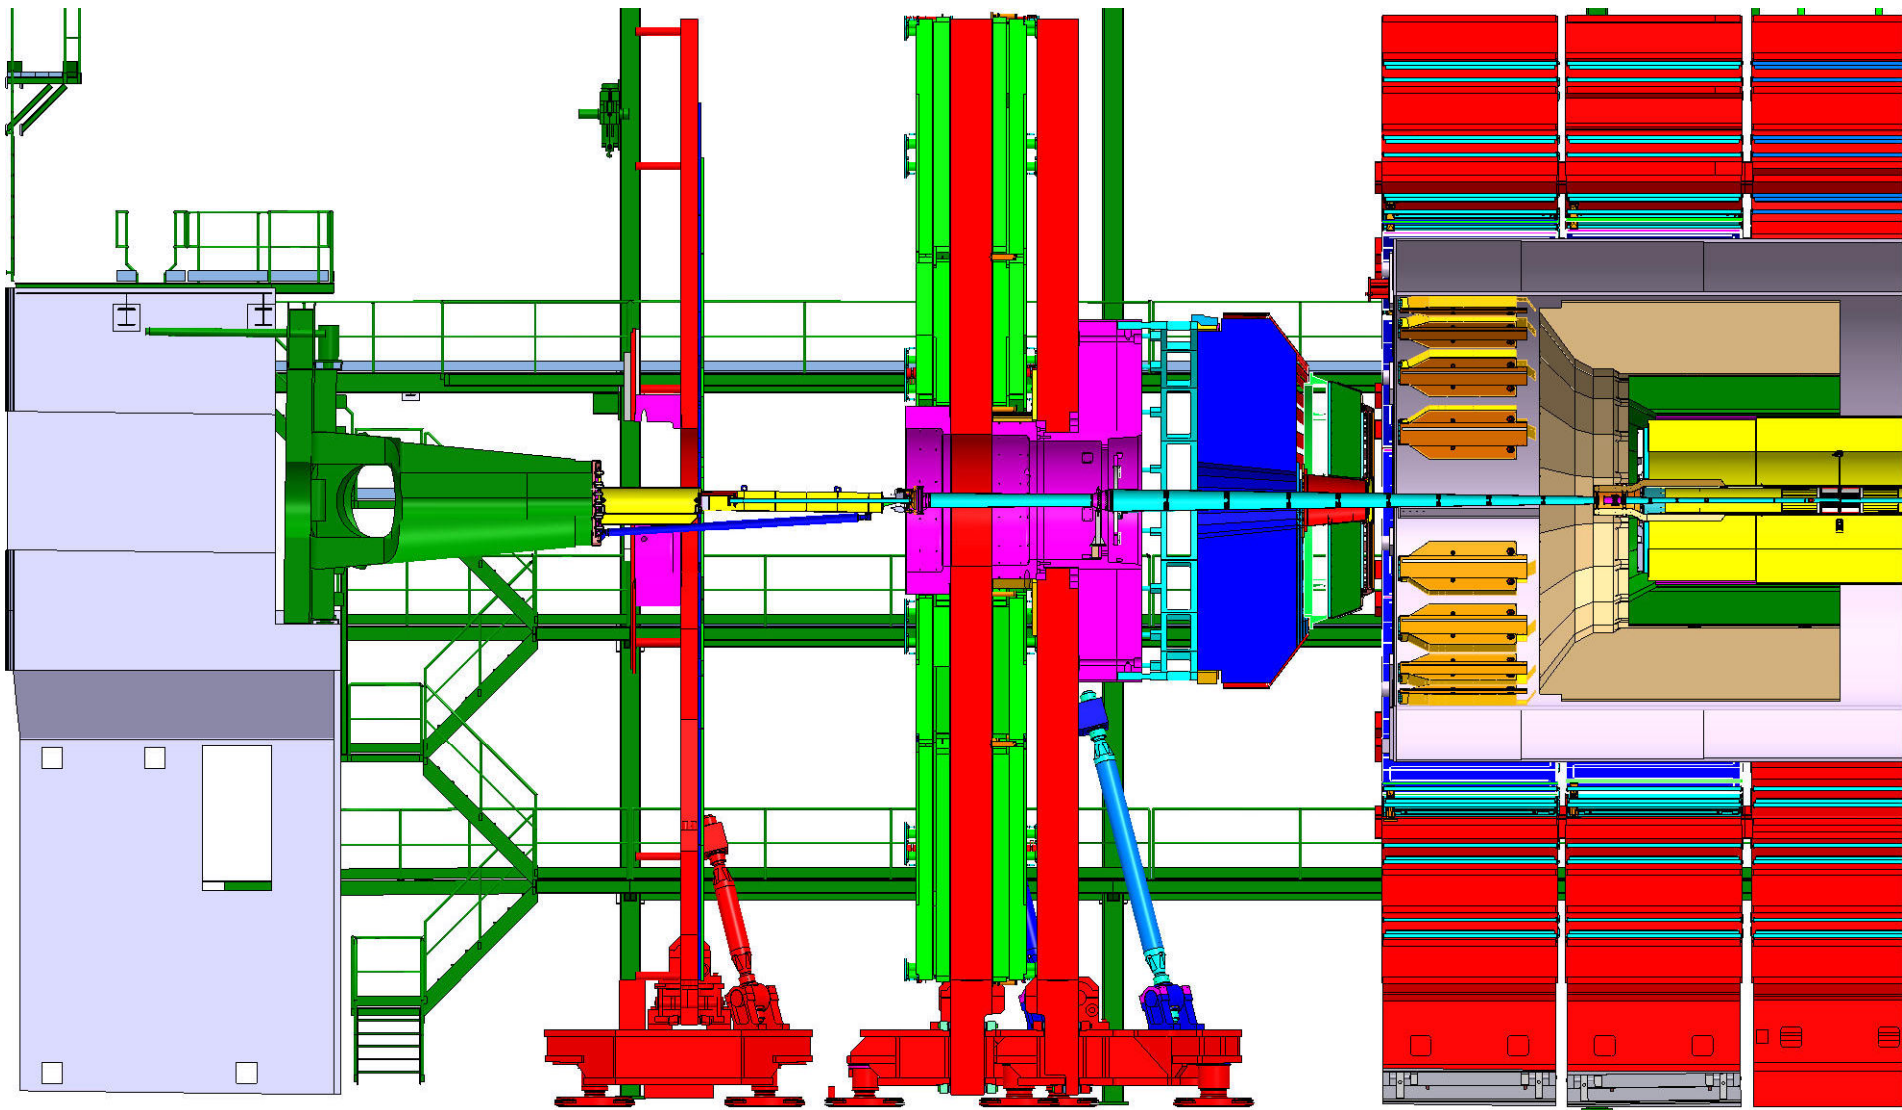

CMS open 3.74m (Bake out)

*CMS ENI Center, March 2010.*

CMS open 10.4m

*CMS ENI Center, March 2010.*

CMS open, YE1 closed-YE2&3 open 3.05m

*CMS ENI Center, March 2010.*

CMS open, YE1&2 open 3.74m-YE3 open 6.74m

*CMS ENI Center, March 2010.*

CMS open 10.4m, YB1&2 maintenance

*CMS ENI Center, March 2010.*

CMS open, YE1 open 7.9m-YB2 open 6.4m

*CMS ENI Center, March 2010.*