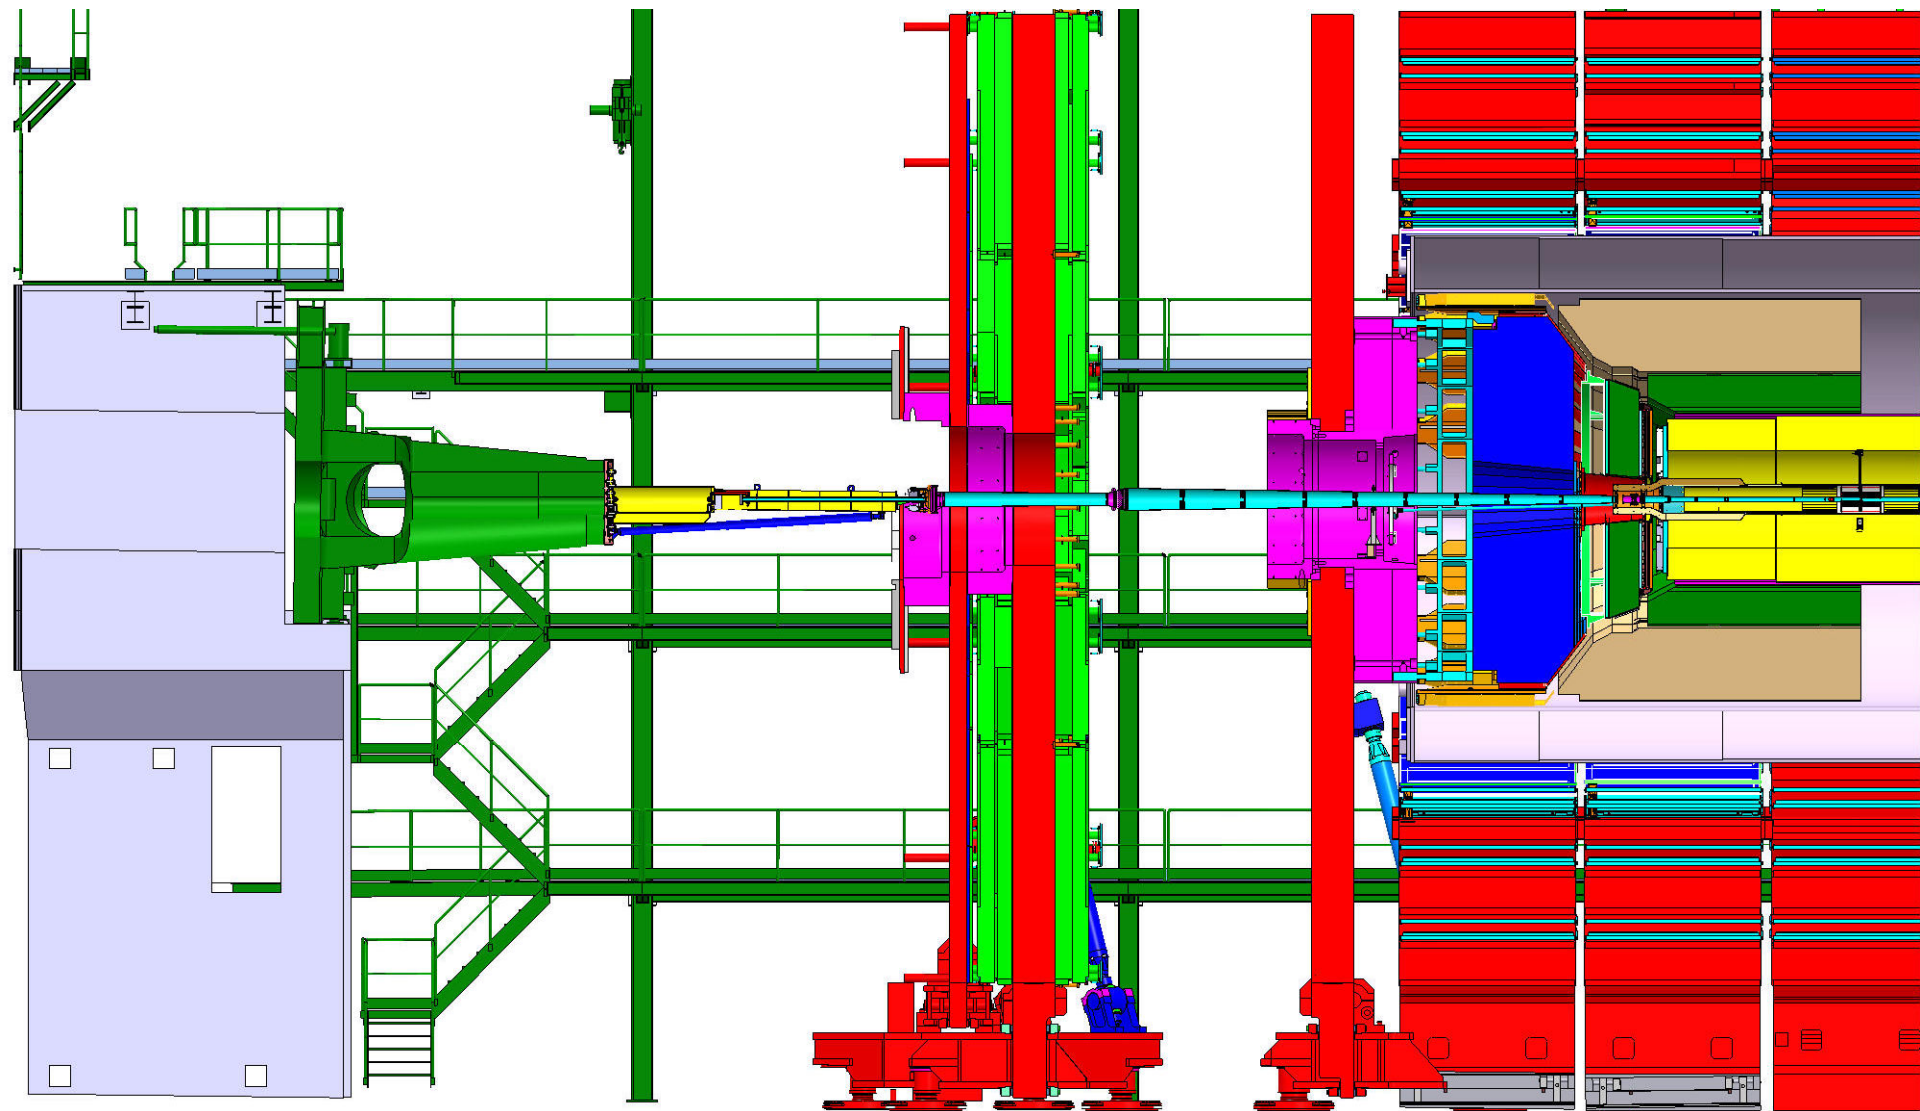

CMS open 3.74m (Bake out)

*CMS ENI Center, March 2010.*

CMS open 10.4m

*CMS ENI Center, March 2010.*

CMS open, YE1 closed-YE2&3 open 3.05m

*CMS ENI Center, March 2010.*

CMS open, YE1&2 open 3.74m-YE3 open 6.74m

*CMS ENI Center, March 2010.*

CMS open 10.4m, YB1&2 maintenance

*CMS ENI Center, March 2010.*

CMS open, YE1 open 7.9m-YB2 open 6.4m

*CMS ENI Center, March 2010.*