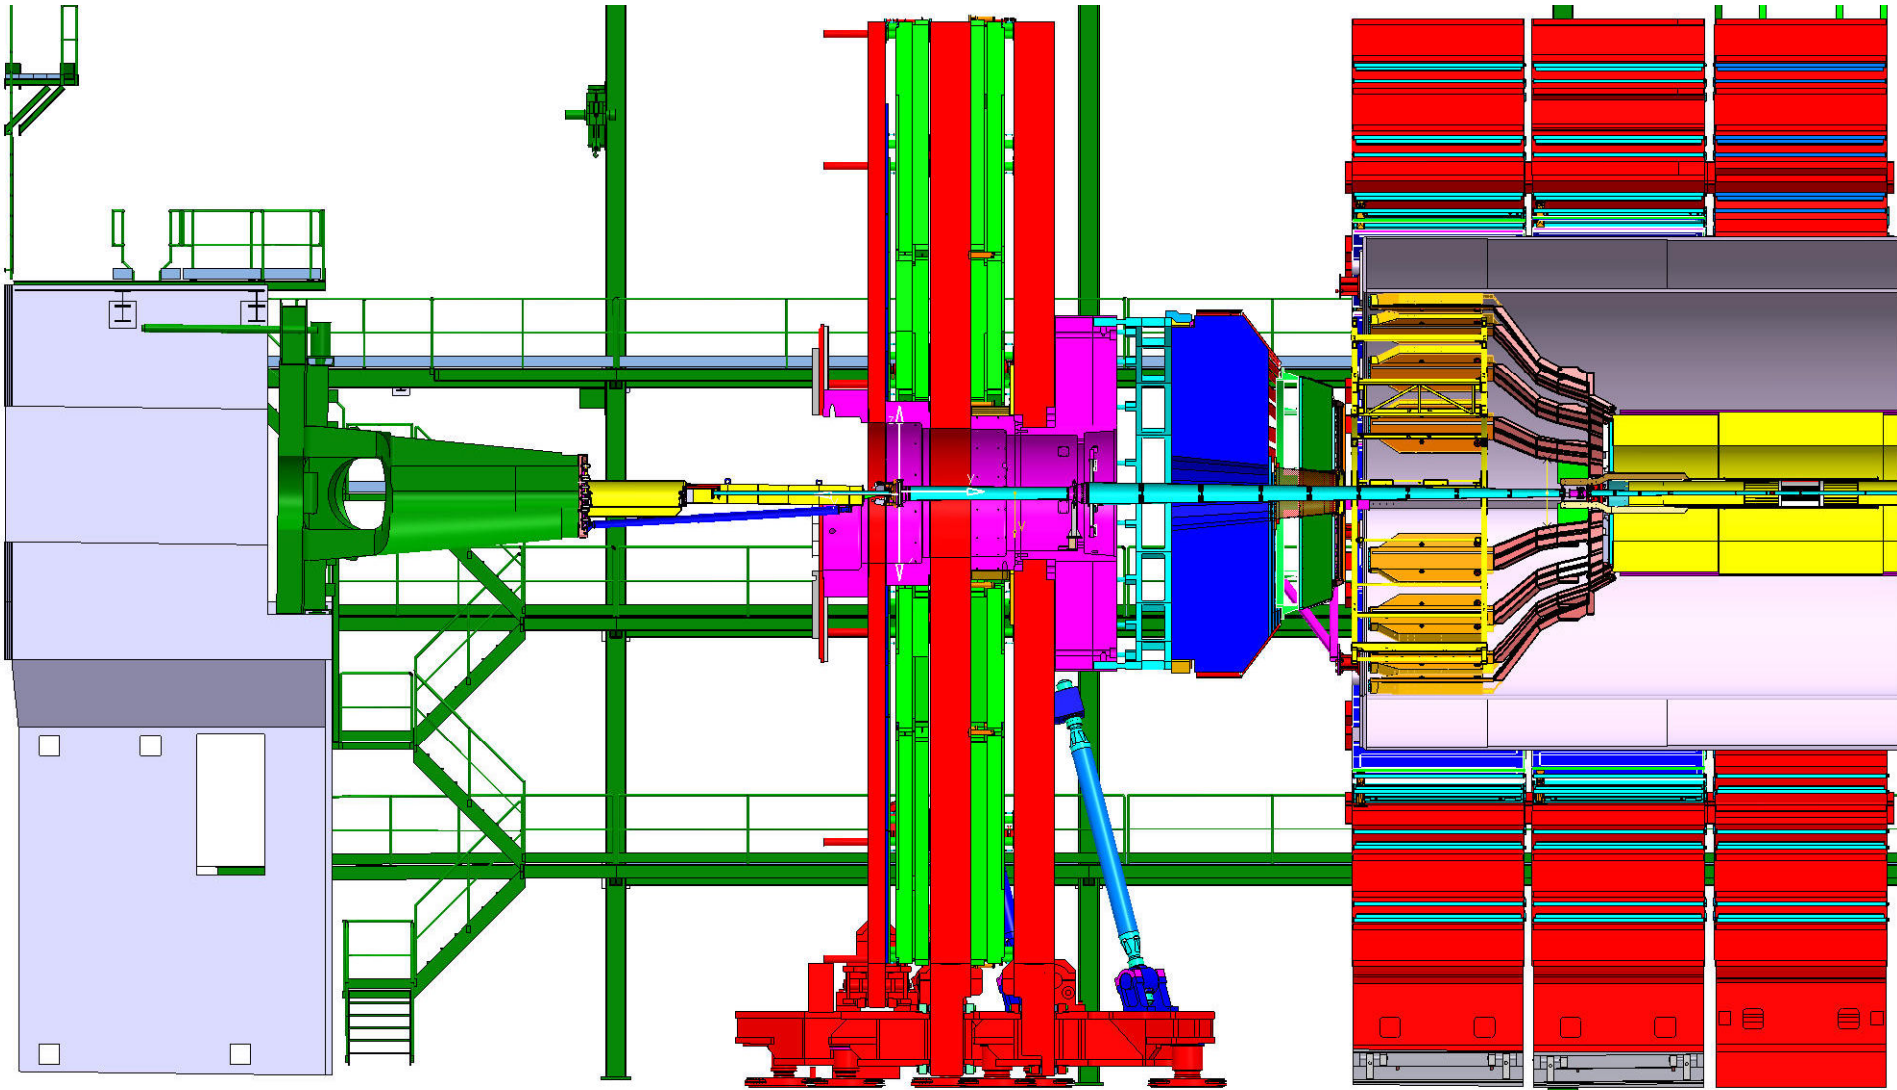

CMS open 3.74m (Bake out)

*CMS ENI Center, March 2010.*

CMS open 10.4m

*CMS ENI Center, March 2010.*

CMS open, YE1 closed-YE2&3 open 3.05m

*CMS ENI Center, March 2010.*

CMS open, YE1&2 open 3.74m-YE3 open 6.74m

*CMS ENI Center, March 2010.*

CMS open 10.4m, YB1&2 maintenance

*CMS ENI Center, March 2010.*

CMS open, YE1 open 7.9m-YB2 open 6.4m

*CMS ENI Center, March 2010.*