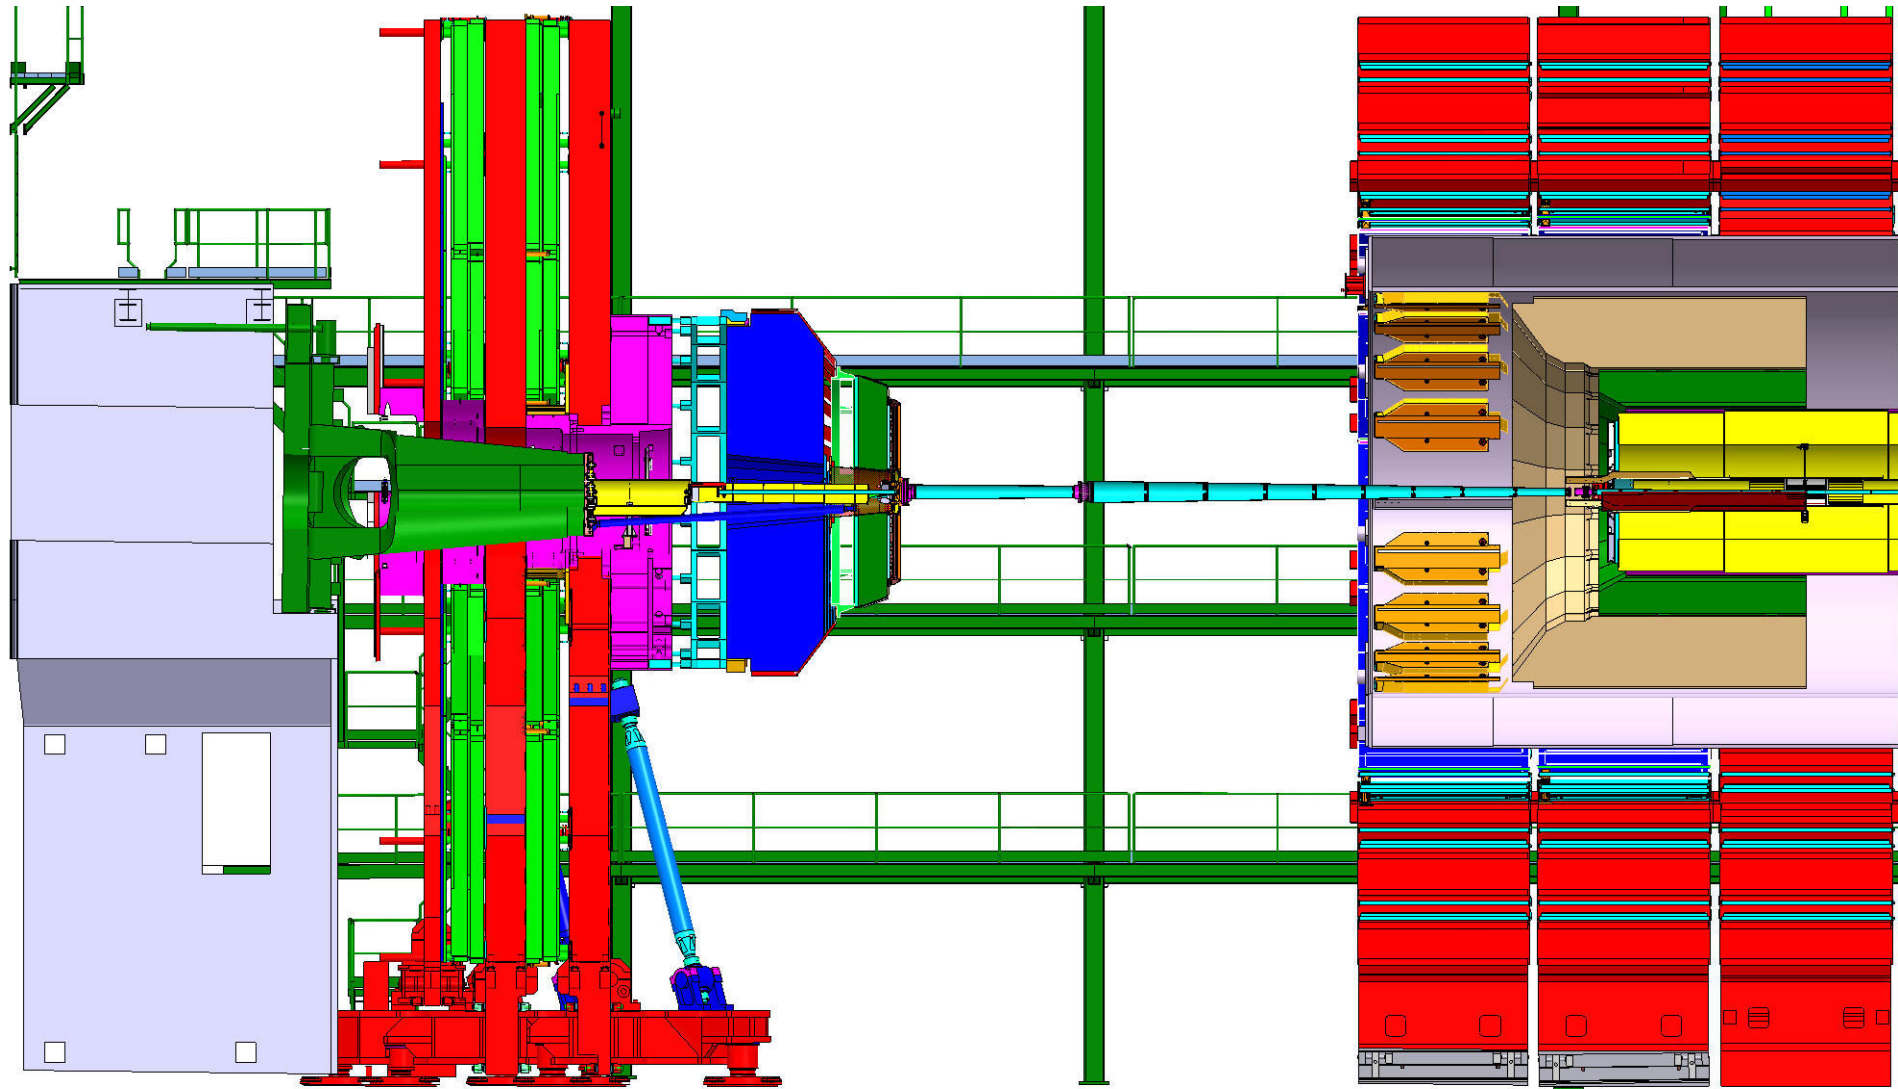

CMS open 3.74m (Bake out)

*CMS ENI Center, March 2010.*

CMS open 10.4m

*CMS ENI Center, March 2010.*

CMS open, YE1 closed-YE2&3 open 3.05m

*CMS ENI Center, March 2010.*

CMS open, YE1&2 open 3.74m-YE3 open 6.74m

*CMS ENI Center, March 2010.*

CMS open 10.4m, YB1&2 maintenance

*CMS ENI Center, March 2010.*

CMS open, YE1 open 7.9m-YB2 open 6.4m

*CMS ENI Center, March 2010.*