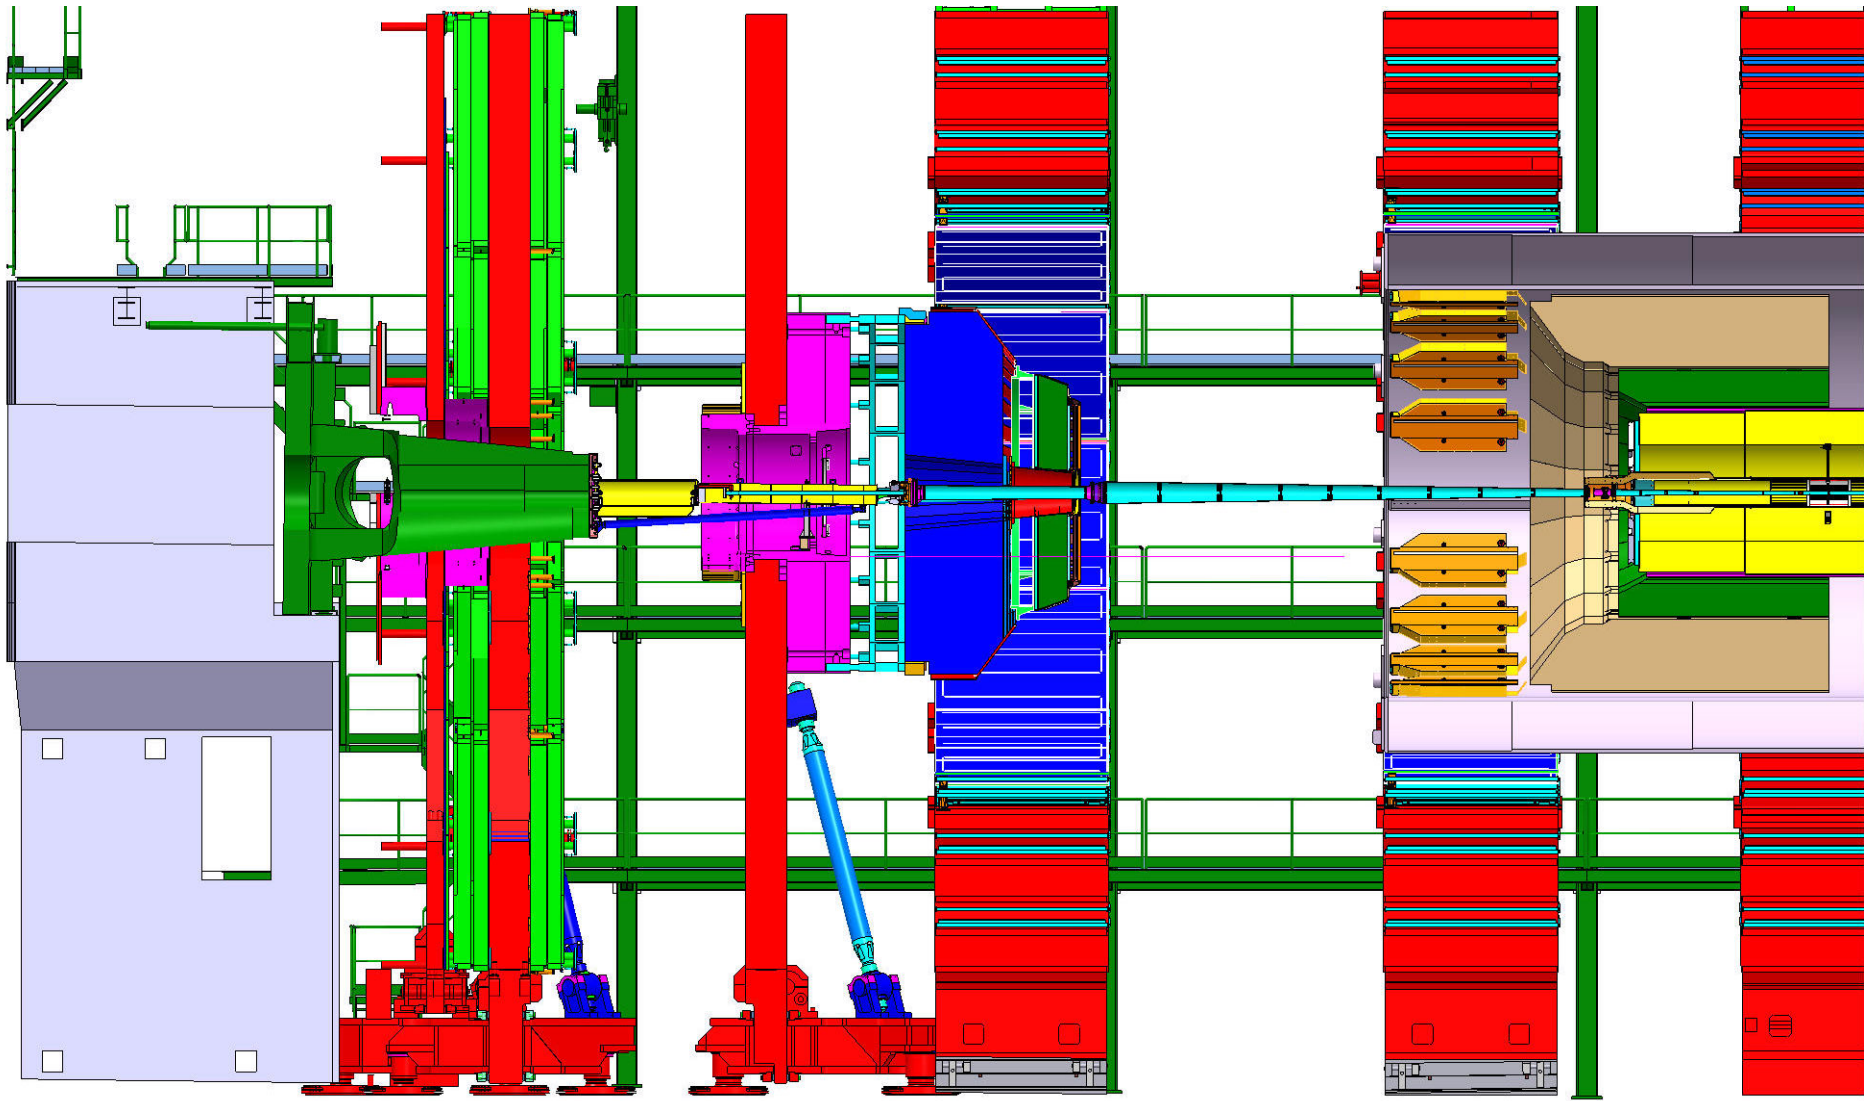

*CMS ENI Center, March 2010.*

CMS open 10.4m, YB1&2 maintenance

*CMS ENI Center, March 2010.*

CMS open, YE1 open 7.9m-YB2 open 6.4m

*CMS ENI Center, March 2010.*