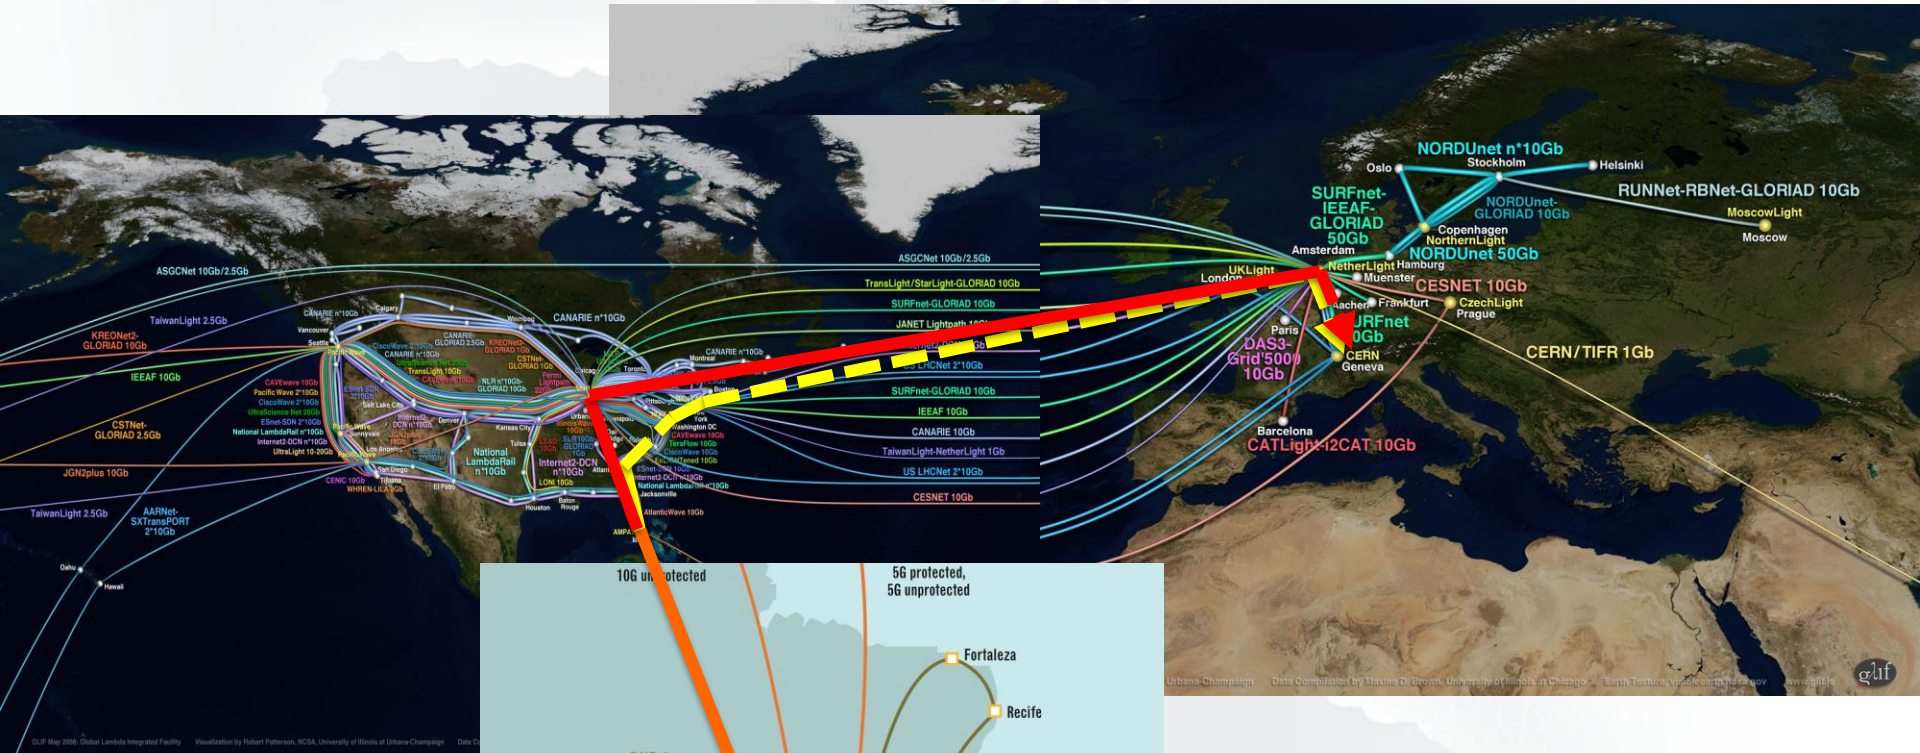

**Julio Ibarra
Asst. Vice President
Center for Internet Augmented
Research and Assessment
Florida International University**

Americas Lightpaths (AmLight):

Enhancing science research and education in the Americas

- AmLight East:
 - AMPATH (MIA)-SouthernLight (SAO): 2x10G
- AmLight West:
 - Tijuana-Los Angeles (PacificWave): 2x1G, evolving to 10G
- AmLight Andes:
 - SAO-SCL: 1G
- AmLight Central:
 - San Antonio-CUDI: 1G

PACIFIC WAVE

Brazil-US-NL-CERN Layer2 Path

Sao Paulo+Rio – CERN L2 path:

- SAO+RIO-MIA, AmLight
- MIA-NYC, AtlanticWave
- MIA-CHIC, FLR
- CHIC-AMS, SurfNet
- NYC-AMS, TBD
- AMS-CERN, SurfNet

Conclusion: Enhancing International High-Energy Physics Collaborations

- International High-Energy Physics collaborations between Brazil, U.S. and CERN currently use IRNC link to Latin America (AmLight)
- AmLight project partners, combined with FLR, AtlanticWave, StarLight, SURFnet and others provide layer2 paths from Sao Paulo and Rio to CERN
- CERN and the U.S. are now able to schedule more jobs to run on Brazil's computational resources, as a result of enhanced network services
- Future work:
 - Explore feasibility of leveraging ACE IRNC links for diverse path to CERN
 - Work with StarLight, MANLAN and other exchange points to improve services to the LHC international community