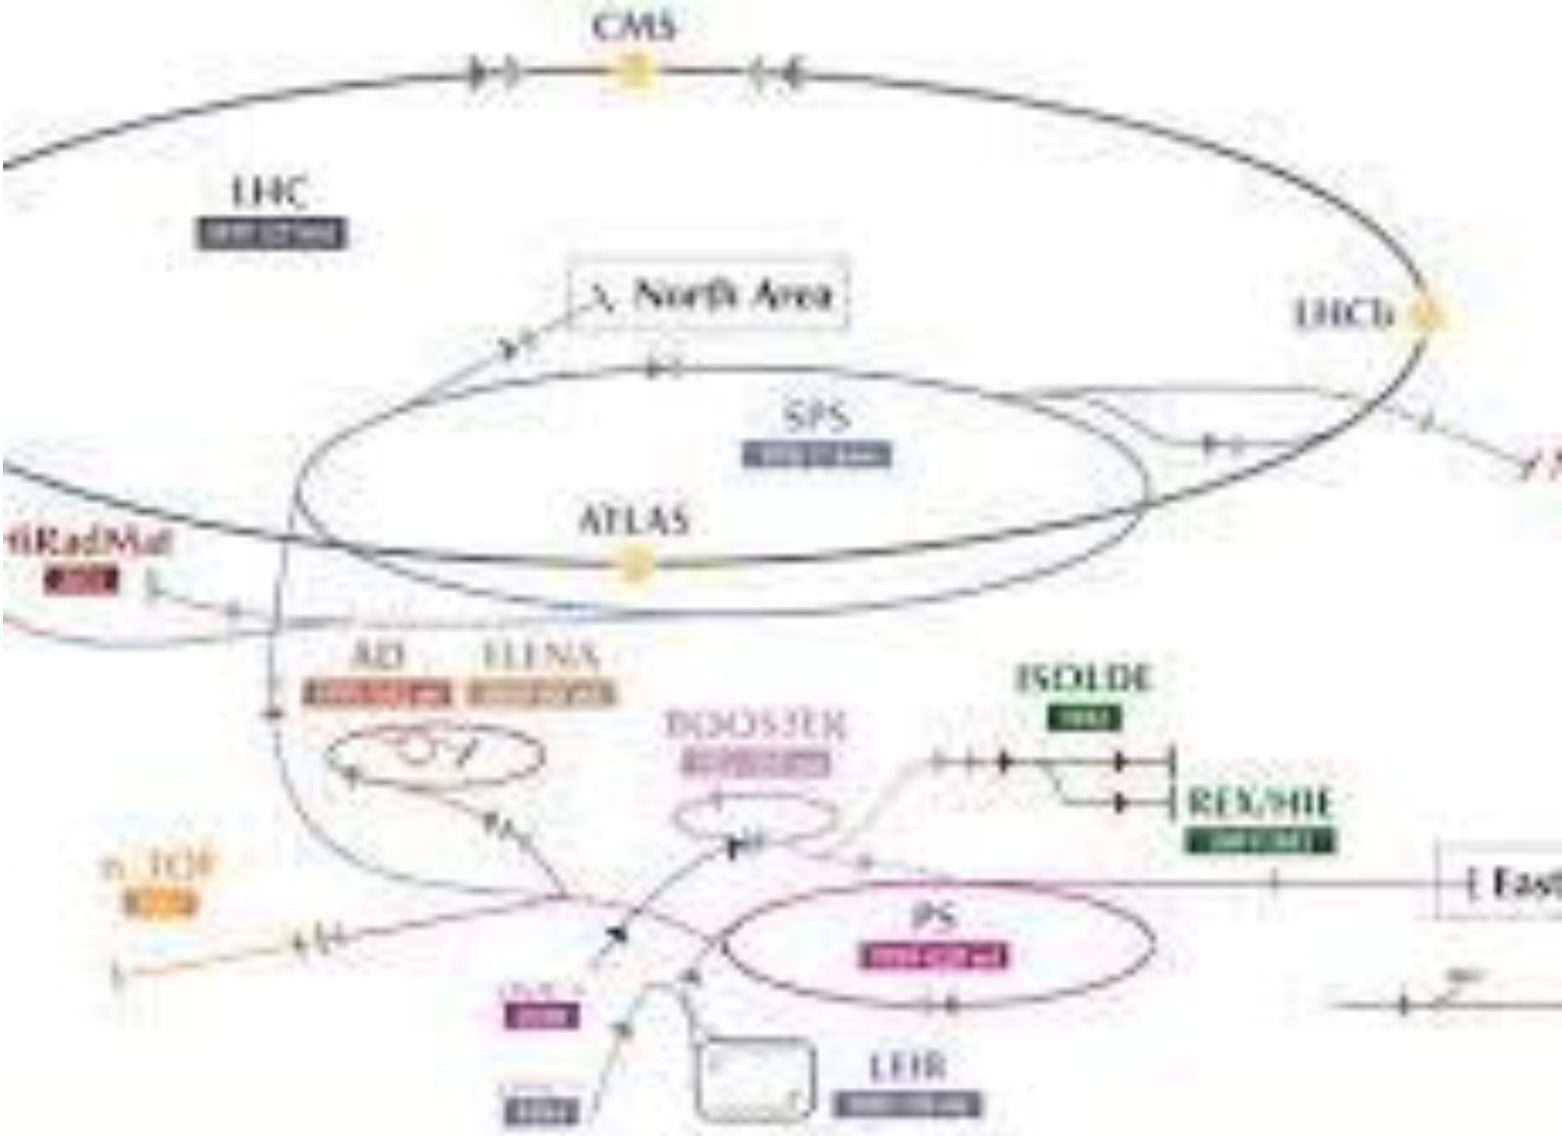

# External communication

Grid view of photo library showing multiple thumbnails of the group photo.

Windows taskbar and system tray area showing icons for File Explorer, Edge, and other applications. System tray includes network, volume, and battery indicators.