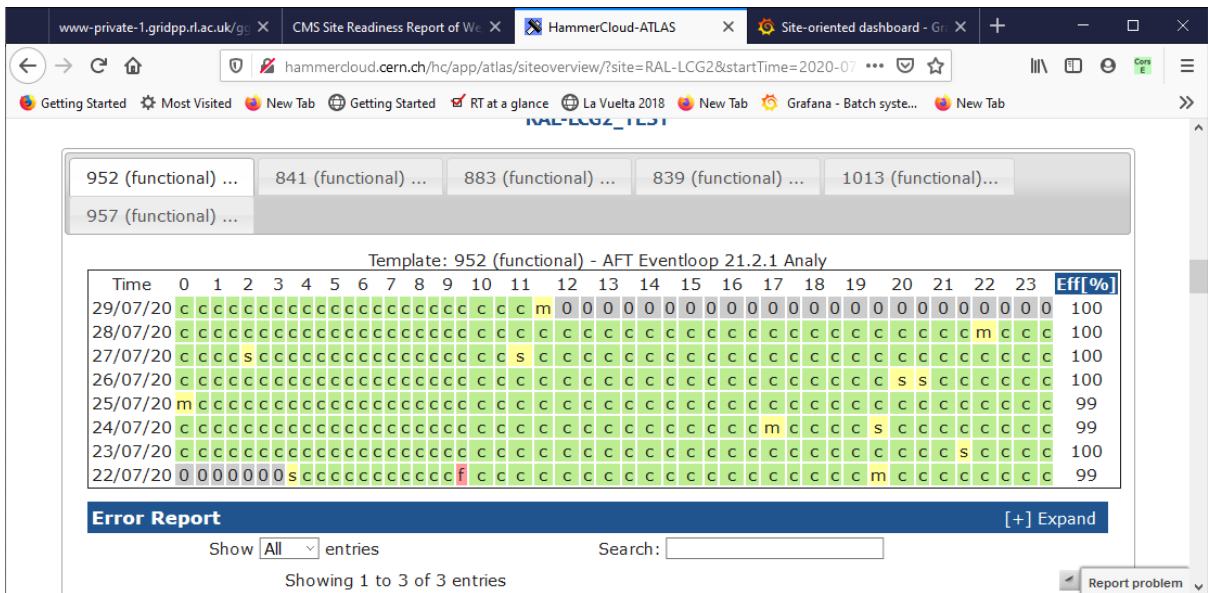

Site Dashboard:

<https://monit-grafana.cern.ch/d/D26vEIGGz/site-oriented-dashboard?orgId=17&var-groupby_jobs=data.dst_country&var-groupby_ddm=dst_country&var-cloud=All&var-country=All&var-federation=All&var-site=RAL-LCG2&var-computingsite=All>