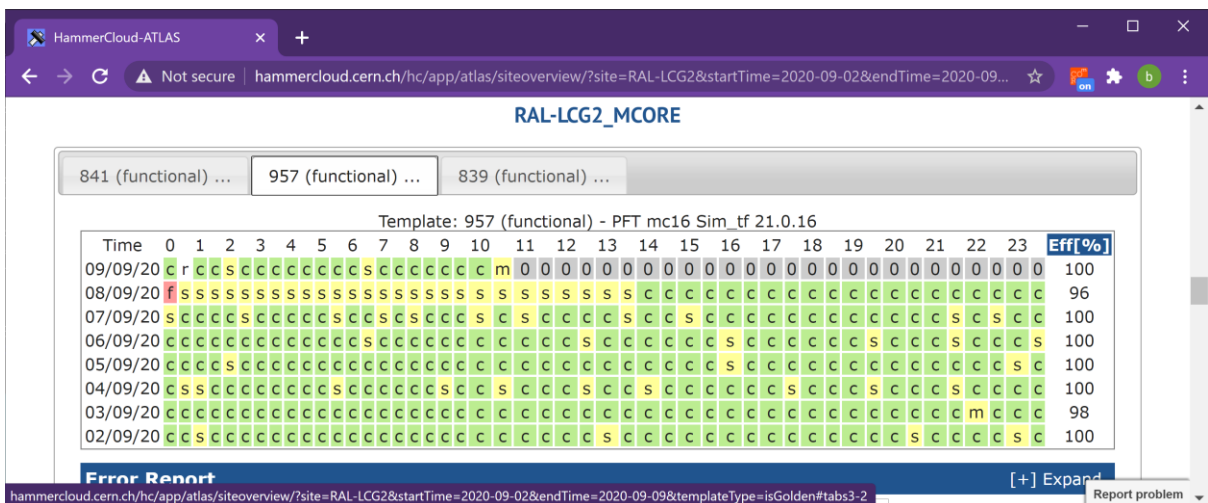

## Closed tickets:

Ticket-ID	Type	VO	Site	Priority	Responsible Unit	Status	Last Update	Subject	Scope
148421	TEAM	lhcb	RAL-LCG2	urgent	NGI_UK	verified	2020-09-04 05:57:00	Aborting pilots on arc-ce02.gridpp.rl.ac.uk	WLCG
148223	USER	cms	RAL-LCG2	urgent	NGI_UK	closed	2020-09-02 23:59:00	Transfers failing to T1_UK_RAL	WLCG
147217	USER	none	RAL-LCG2	less urgent	NGI_UK	closed	2020-09-07 23:59:00	ARC5 decommissioning	EGI

## CMS:

[https://test-cmsst.web.cern.ch/sitereadiness/report.html#T1\\_UK\\_RAL](https://test-cmsst.web.cern.ch/sitereadiness/report.html#T1_UK_RAL)

**ATLAS:**

<http://hammercloud.cern.ch/hc/app/atlas/siteoverview/?site=RAL-LCG2&startTime=2020-06-17&endTime=2020-06-24&templateType=isGolden>

**Stage test957:**

**Direct IO test952:**

Site Dashboard:

[https://monit-grafana.cern.ch/d/D26vElGGz/site-oriented-dashboard?orgId=17&var-groupby=jobs=data.dst country&var-groupby ddm=dst country&var-cloud=All&var-country=All&var-federation=All&var-site=RAL-LCG2&var-computingsite=All](https://monit-grafana.cern.ch/d/D26vElGGz/site-oriented-dashboard?orgId=17&var-groupby=jobs=data.dst%20country&var-groupby=ddm=dst%20country&var-cloud=All&var-country=All&var-federation=All&var-site=RAL-LCG2&var-computingsite=All)

Echo downtime seen!

LHCB:

Possible LHCB plot to monitor?

[https://monit-grafana.cern.ch/d/000000619/wlcb-sitemon-historical-profiles?orgId=20&from=now-30d&to=now&var-vo=lhcb&var-profile=LHCB CRITICAL&var-dst tier=1&var-dst country=UK&var-dst federation=All&var-dst experiment site=LCG.RAL.uk&var-service flavour=ARC-CE&var-dst hostname=All&var-recomputation=status](https://monit-grafana.cern.ch/d/000000619/wlcb-sitemon-historical-profiles?orgId=20&from=now-30d&to=now&var-vo=lhcb&var-profile=LHCB%20CRITICAL&var-dst%20tier=1&var-dst%20country=UK&var-dst%20federation=All&var-dst%20experiment%20site=LCG.RAL.uk&var-service%20flavour=ARC-CE&var-dst%20hostname=All&var-recomputation=status)