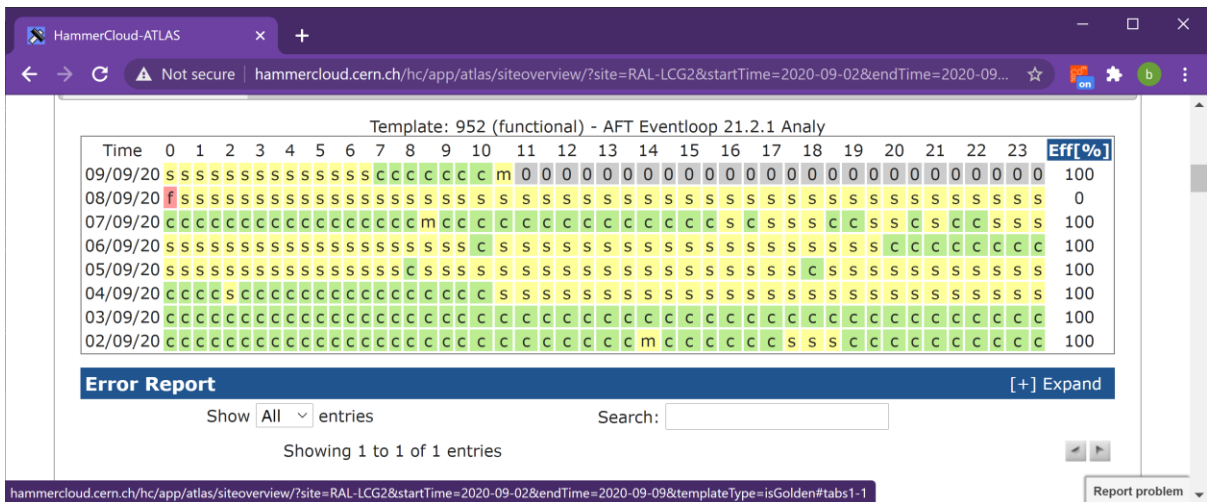

## Closed tickets:

Ticket-ID	Type	VO	Site	Priority	Responsible Unit	Status	Last Update	Subject	Scope
148421	TEAM	lhcb	RAL-LCG2	urgent	NGI_UK	verified	2020-09-04 05:57:00	Aborting pilots on arc-ce02.gridpp.rl.ac.uk	WLCG
148223	USER	cms	RAL-LCG2	urgent	NGI_UK	closed	2020-09-02 23:59:00	Transfers failing to T1_UK_RAL	WLCG
147217	USER	none	RAL-LCG2	less urgent	NGI_UK	closed	2020-09-07 23:59:00	ARC5 decommissioning	EGI

## CMS:

[https://test-cmsst.web.cern.ch/sitereadiness/report.html#T1\\_UK\\_RAL](https://test-cmsst.web.cern.ch/sitereadiness/report.html#T1_UK_RAL)

**ATLAS:**

<http://hammercloud.cern.ch/hc/app/atlas/siteoverview/?site=RAL-LCG2&startTime=2020-06-17&endTime=2020-06-24&templateType=isGolden>

**Stage test957:**

**Direct IO test952:**

Site Dashboard:

[https://monit-grafana.cern.ch/d/D26vElGGz/site-oriented-dashboard?orgId=17&var-groupby=jobs=data.dst country&var-groupby ddm=dst country&var-cloud=All&var-country=All&var-federation=All&var-site=RAL-LCG2&var-computingsite=All](https://monit-grafana.cern.ch/d/D26vElGGz/site-oriented-dashboard?orgId=17&var-groupby=jobs=data.dst%20country&var-groupby=ddm=dst%20country&var-cloud=All&var-country=All&var-federation=All&var-site=RAL-LCG2&var-computingsite=All)

Echo downtime seen!

LHCB:

Possible LHCB plot to monitor?

[https://monit-grafana.cern.ch/d/000000619/wlcb-sitemon-historical-profiles?orgId=20&from=now-30d&to=now&var-vo=lhcb&var-profile=LHCB CRITICAL&var-dst tier=1&var-dst country=UK&var-dst federation=All&var-dst experiment site=LCG.RAL.uk&var-service flavour=ARC-CE&var-dst hostname=All&var-recomputation=status](https://monit-grafana.cern.ch/d/000000619/wlcb-sitemon-historical-profiles?orgId=20&from=now-30d&to=now&var-vo=lhcb&var-profile=LHCB%20CRITICAL&var-dst%20tier=1&var-dst%20country=UK&var-dst%20federation=All&var-dst%20experiment%20site=LCG.RAL.uk&var-service%20flavour=ARC-CE&var-dst%20hostname=All&var-recomputation=status)