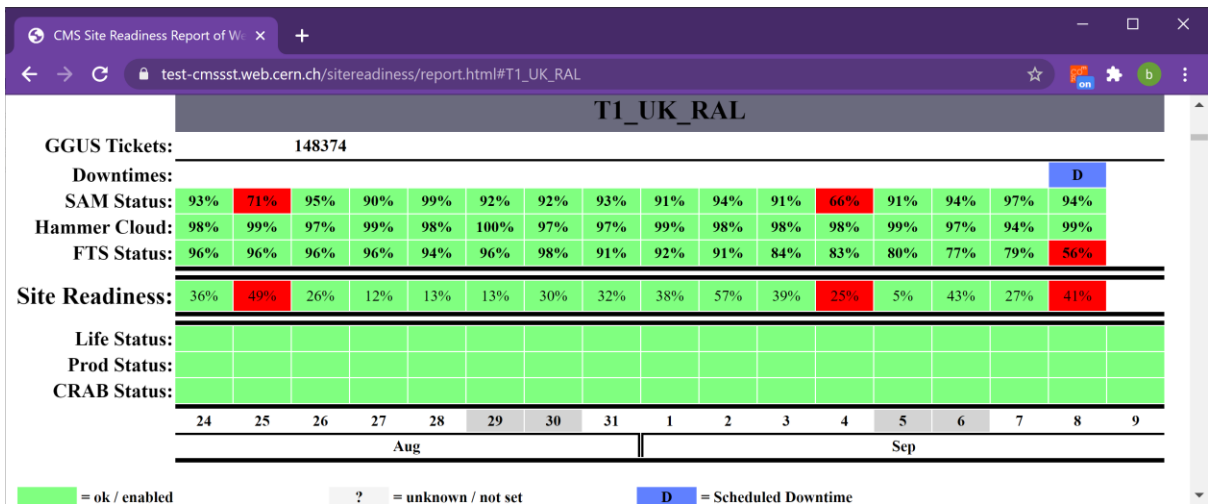

ATLAS:

<http://hammercloud.cern.ch/hc/app/atlas/siteoverview/?site=RAL-LCG2&startTime=2020-06-17&endTime=2020-06-24&templateType=isGolden>

Stage test957:

Direct IO test952: