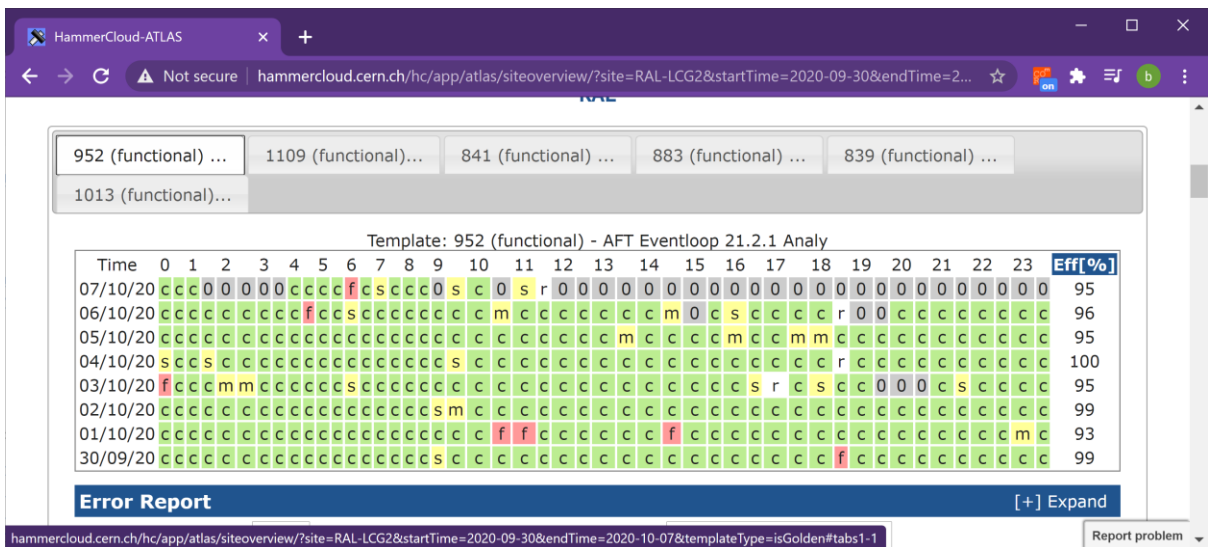

Closed tickets

Ticket-ID	Type	VO	Site	Priority	Responsible Unit	Status	Last Update	Subject	Scope
148867	ALARM	none	RAL-LCG2	top priority	NGI_UK	solved	2020-09-30 12:34:00	This TEST ALARM has been raised for testing GGUS alarm work flow after a new GGUS release.	WLCG
148834	USER	cms	RAL-LCG2	urgent	NGI_UK	solved	2020-10-05 21:46:00	Log-in issue causing transfer failures from UK_RAL_Disk to several nodes	WLCG

CMS:

https://test-cmsst.web.cern.ch/sitereadiness/report.html#T1_UK_RAL

ATLAS:

<http://hammercloud.cern.ch/hc/app/atlas/siteoverview/?site=RAL-LCG2&startTime=2020-06-17&endTime=2020-06-24&templateType=isGolden>

Test952:

Site Dashboard:

https://monit-grafana.cern.ch/d/D26vEIGGz/site-oriented-dashboard?orgId=17&var-groupby_jobs=data.dst_country&var-groupby_ddm=dst_country&var-cloud=All&var-country=All&var-federation=All&var-site=RAL-LCG2&var-computingsite=All

LHCB:

<https://monit-grafana.cern.ch/d/000000619/wlwg-sitemon-historical-profiles?orgId=20&from=now-30d&to=now&var-vo=lhcb&var-profile=LHCB CRITICAL&var-dst tier=1&var-dst country=UK&var-dst federation=All&var-dst experiment site=LCG.RAL.uk&var-service flavour=ARC-CE&var-dst hostname=All&var-recomputation=status>