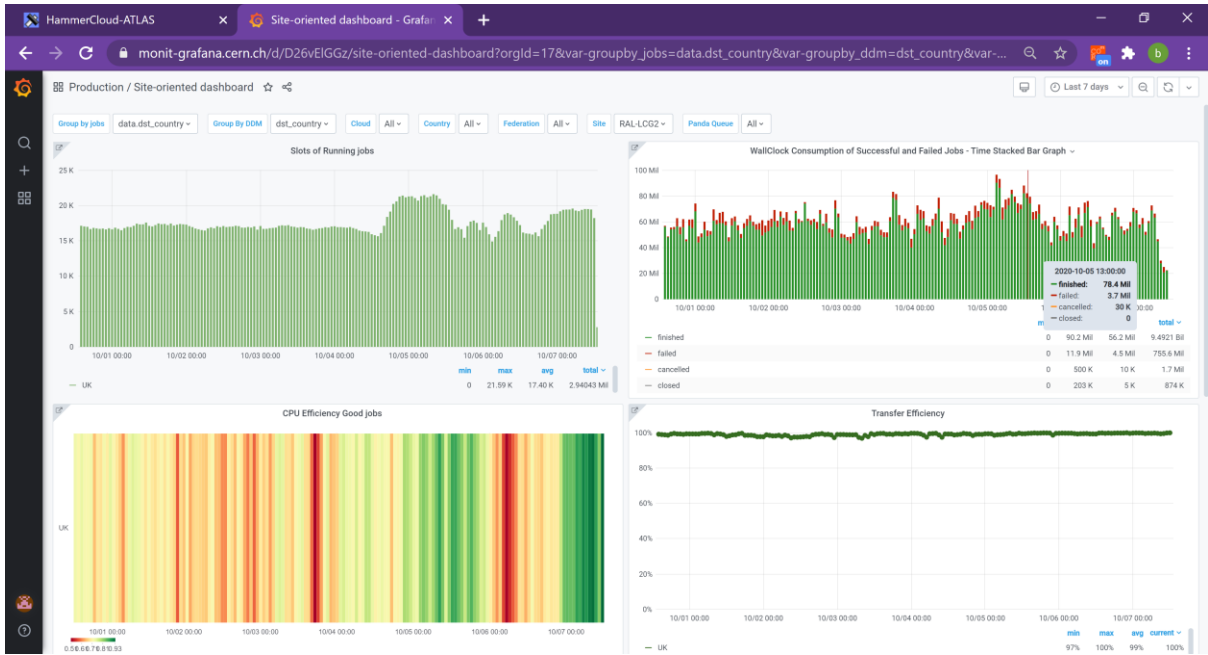

Closed tickets

Ticket-ID	Type	VO	Site	Priority	Responsible Unit	Status	Last Update	Subject	Scope
148867	ALARM	none	RAL-LCG2	top priority	NGI_UK	solved	2020-09-30 12:34:00	This TEST ALARM has been raised for testing GGUS alarm work flow after a new GGUS release.	WLCG
148834	USER	cms	RAL-LCG2	urgent	NGI_UK	solved	2020-10-05 21:46:00	Log-in issue causing transfer failures from UK_RAL_Disk to several nodes	WLCG

Test952:

Site Dashboard:

https://monit-grafana.cern.ch/d/D26vEIGGz/site-oriented-dashboard?orgId=17&var-groupby_jobs=data.dst_country&var-groupby_ddm=dst_country&var-cloud=All&var-country=All&var-federation=All&var-site=RAL-LCG2&var-computingsite=All