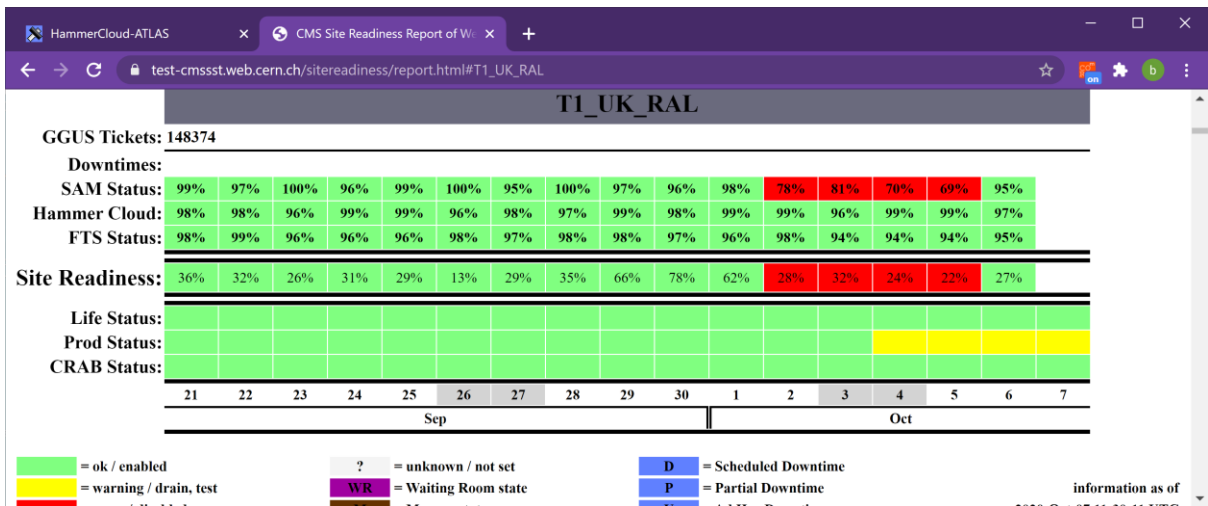

ATLAS:

<http://hammercloud.cern.ch/hc/app/atlas/siteoverview/?site=RAL-LCG2&startTime=2020-06-17&endTime=2020-06-24&templateType=isGolden>

Test952: