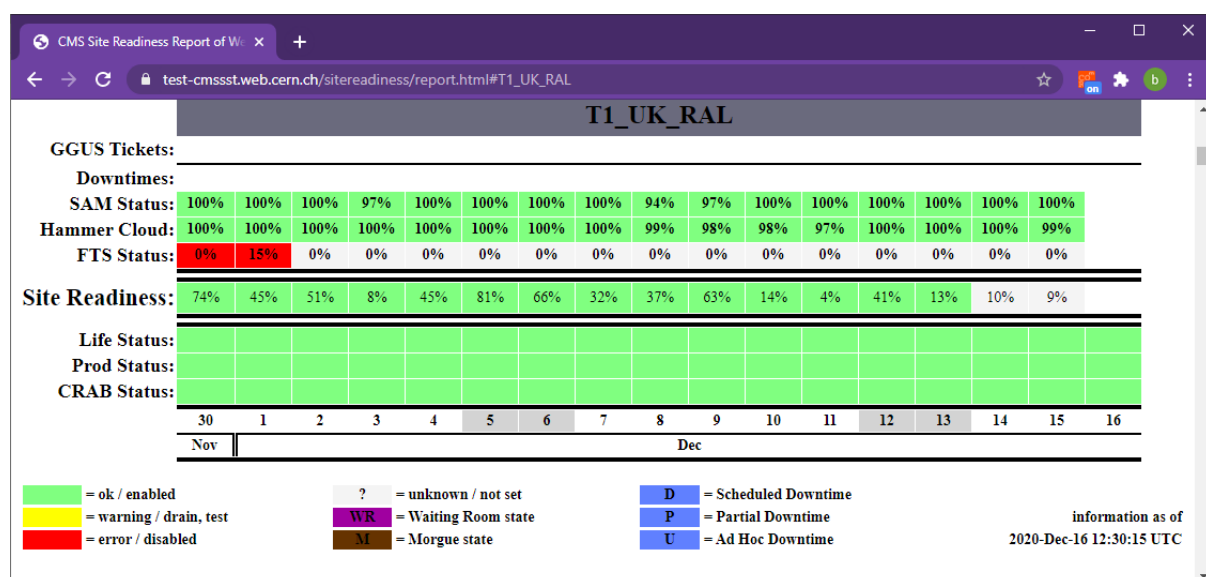

Closed tickets:

Ticket-ID	Type	VO	Site	Priority	Responsible Unit	Status	Last Update	Subject	Scope
149851	USER	cms	RAL- LCG2	urgent	NGI_UK	verified	2020-12-10 14:50:00	Pilots at T1_UK_RAL	WLCG
149667	ALARM	none	RAL- LCG2	top priority	NGI_UK	closed	2020-12-09 23:59:00	This TEST ALARM has been raised for testing GGUS alarm work flow after a new GGUS release.	WLCG
149628	USER	cms	RAL- LCG2	urgent	NGI_UK	closed	2020-12-09 23:59:00	special /store/test/loadtest arrangement for tape endpoint (T1_UK_RAL)	WLCG
149265	USER	snoplus.snolab.ca	RAL- LCG2	very urgent	NGI_UK	closed	2020-12-15 23:59:00	FTS service not working	EGI

CMS:

<https://test-cmsst.web.cern.ch/sitereadiness/report.html#T1_UK_RAL>

ATLAS: