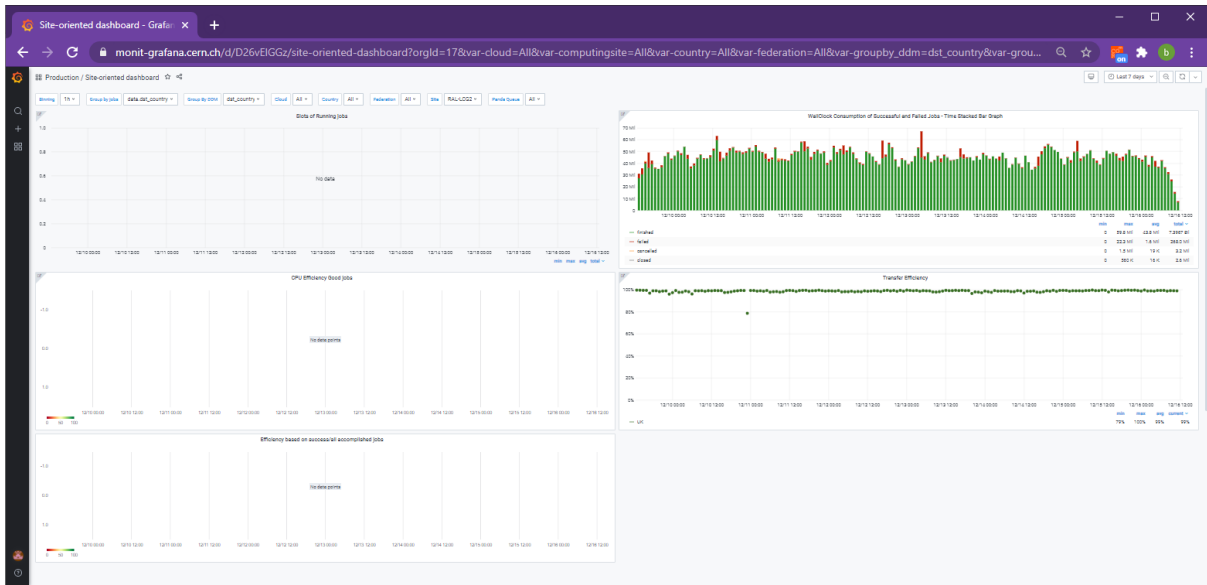

Closed tickets:

Ticket-ID	Type	VO	Site	Priority	Responsible Unit	Status	Last Update	Subject	Scope
149851	USER	cms	RAL- LCG2	urgent	NGI_UK	verified	2020-12-10 14:50:00	Pilots at T1_UK_RAL	WLCG
149667	ALARM	none	RAL- LCG2	top priority	NGI_UK	closed	2020-12-09 23:59:00	This TEST ALARM has been raised for testing GGUS alarm work flow after a new GGUS release.	WLCG
149628	USER	cms	RAL- LCG2	urgent	NGI_UK	closed	2020-12-09 23:59:00	special /store/test/loadtest arrangement for tape endpoint (T1_UK_RAL)	WLCG
149265	USER	snoplus.snolab.ca	RAL- LCG2	very urgent	NGI_UK	closed	2020-12-15 23:59:00	FTS service not working	EGI

CMS:

https://test-cmsst.web.cern.ch/sitereadiness/report.html#T1_UK_RAL

ATLAS:

<http://hammercloud.cern.ch/hc/app/atlas/siteoverview/?site=RAL-LCG2&startTime=2020-06-17&endTime=2020-06-24&templateType=isGolden>

Website is down!

Site Dashboard:

https://monit-grafana.cern.ch/d/D26vEIGGz/site-oriented-dashboard?orgId=17&var-groupby_jobs=data.dst_country&var-groupby_ddm=dst_country&var-cloud=All&var-country=All&var-federation=All&var-site=RAL-LCG2&var-computingsite=All