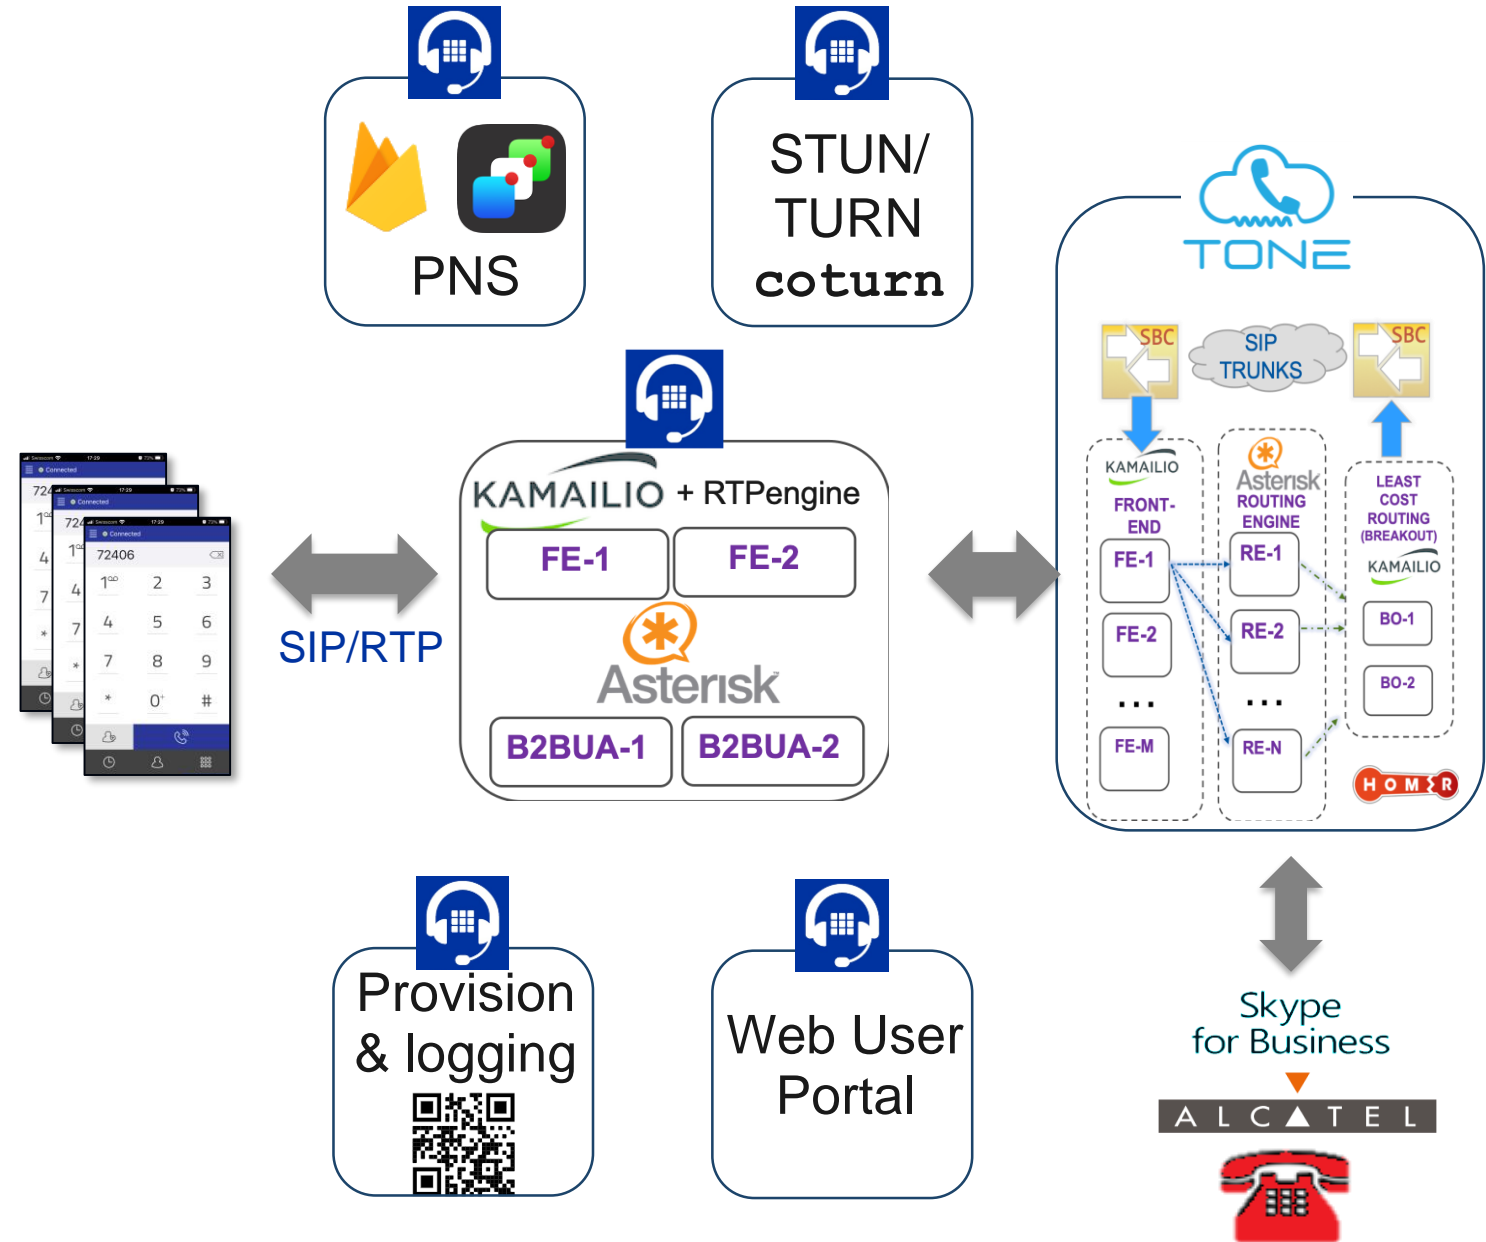

Mail, Calendaring and GroupWare

Kopano pilot to be decommissioned

Components selected, tested and deployed

- Mail: Dovecot HA architecture (CephFS, director)
- Webmail/groupware:
 - “FOSS Stack”:
Roundcube,
Baikal/SabreDAV
 - “OX App Suite” (CC-BY-NC-SA)
- Mailing list: Sympa, Mailman
Performance/functional tests ongoing

Telephony

Preparation Phase

Strategy: Offer **attractive mobile apps** to phone users, prioritising iOS, Android clients over desktop

- Available for Android + iOS
- Up to 3 devices per number
- Wifi+mobile network support
- World-wide reachability on CERN fixed number

CERNphone – CERN’s upcoming softphone solution

<https://indico.cern.ch/event/898285/contributions/4034142/>

Productivity Tools

Pilot Phase

- Use Cases
- Installation
- Collaboration
- Training
- Platform

	Use Cases	Installation	Collaboration	Training	Platform
LibreOffice	Office Suite	CMF/MAC/Online	YES	CERN (Q4)	Multiplatform
OnlyOffice	Office Suite	CMF/MAC/Online	YES	CERN (Q4)	
Joplin	Note, Tasks	CMF/MAC	NO	Online Resources	
Codimd	Notes, Minutes, Slides	Online	YES	Online Resources	
Overleaf	Scientific Articles	Online	YES	Online Resources	
Drawio	Diagrams	Online	NO	Online Resources	
Gantt Viewer	Gantt Charts	CMF/MAC/Online	YES	Online Resources	
JIRA Gantt	Gantt Charts	Online	YES	Online Resources	

Terminal Servers

Pilot Phase

Bookmarks Command

Filter Bookmarks System ▾

 GNOME™ GNOME	 KDE	 XFCE	 xterm
-------------------------------------------------------------------------------------------------------------	------------------------------------------------------------------------------------------	--------------------------------------------------------------------------------------------	----------------------------------------------------------------------------------------------