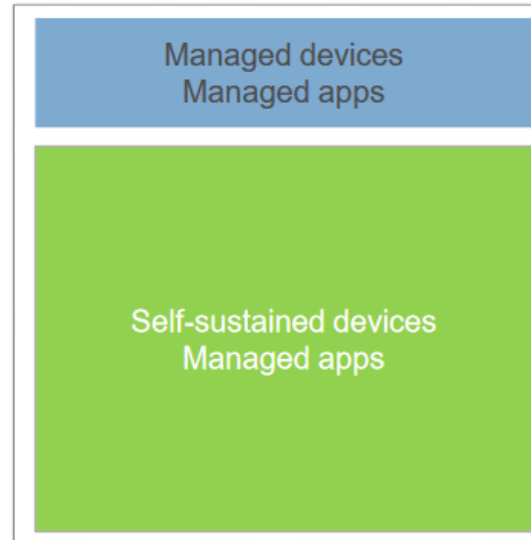

Cancel Launch ▾

App Store

Managing devices

change of focus

Managing apps

- CERN-owned Windows
 - Hardened PC
 - Locally-managed
 - Centrally-managed
- BYOD Windows
- BYOD Macs
- CERN-owned Macs
- iOS
- Android

Preparation Phase

CERN AppStore for BYOD Devices

<https://indico.cern.ch/event/898285/contributions/4051174/>

Web Frameworks

Preparation Phase

MALT Next Steps

Moving forwards

Next Steps