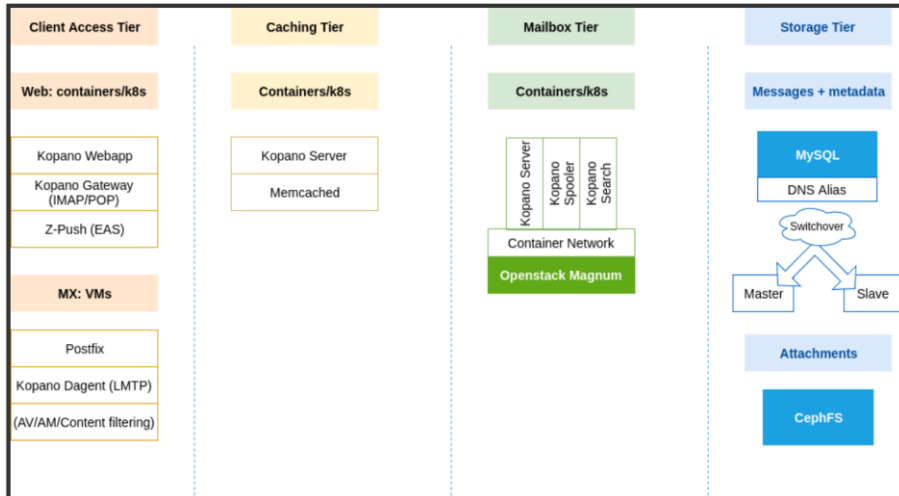

Technical & Human aspects

- Develop expertise and know-how
- Prove technical feasibility within the CERN context
- Engage with a diverse community

What is MALT doing?

Who is in MALT?

When is MALT happening?

2019

2021

MALT

MALT Tasks

Overview of the different MALT Tasks

Authorisation and Authentication

Pilot Phase

Before MALT

Mail, Calendaring and GroupWare

Kopano pilot to be decommissioned

Components selected, tested and deployed

- Mail: Dovecot HA architecture (CephFS, director)
- Webmail/groupware:
 - “FOSS Stack”:
Roundcube,
Baikal/SabreDAV
 - “OX App Suite” (CC-BY-NC-SA)
- Mailing list: Sympa, Mailman
Performance/functional tests ongoing

Telephony

Preparation Phase

Strategy: Offer **attractive mobile apps** to phone users, prioritising iOS, Android clients over desktop

- Available for Android + iOS
- Up to 3 devices per number
- Wifi+mobile network support
- World-wide reachability on CERN fixed number