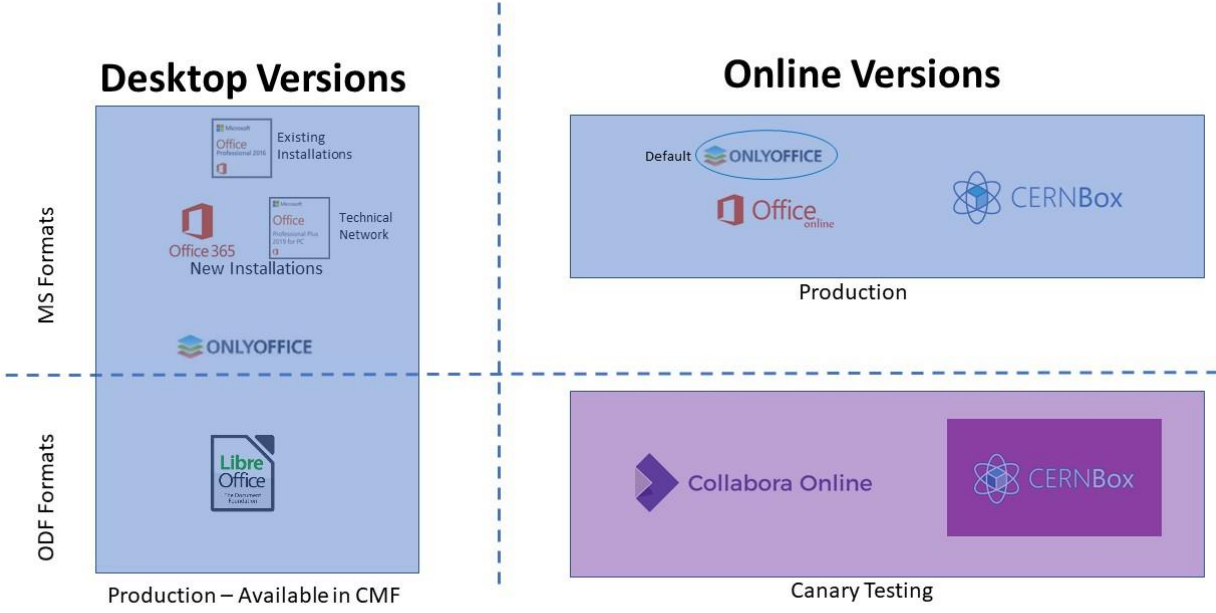

Telephony

Preparation Phase

Strategy: Offer **attractive mobile apps** to phone users, prioritising iOS, Android clients over desktop

- Available for Android + iOS
- Up to 3 devices per number
- Wifi+mobile network support
- World-wide reachability on CERN fixed number

CERNphone – CERN’s upcoming softphone solution

<https://indico.cern.ch/event/898285/contributions/4034142/>

Productivity Tools

Pilot Phase

- Use Cases
- Installation
- Collaboration
- Training
- Platform

	Use Cases	Installation	Collaboration	Training	Platform
LibreOffice	Office Suite	CMF/MAC/Online	YES	CERN (Q4)	Multiplatform
OnlyOffice	Office Suite	CMF/MAC/Online	YES	CERN (Q4)	
Joplin	Note, Tasks	CMF/MAC	NO	Online Resources	
Codimd	Notes, Minutes, Slides	Online	YES	Online Resources	
Overleaf	Scientific Articles	Online	YES	Online Resources	
Drawio	Diagrams	Online	NO	Online Resources	
Gantt Viewer	Gantt Charts	CMF/MAC/Online	YES	Online Resources	
JIRA Gantt	Gantt Charts	Online	YES	Online Resources	

DFS to CERNBox

Migration Phase

Name	Date modified	Type	Size
Applications	9/28/2020 4:41 PM	File folder	
Clubs	2/6/2020 2:27 PM	File folder	
Departments	12/20/2017 11:48 ...	File folder	
Divisions	4/25/2016 6:47 AM	File folder	
Experiments	12/6/2019 3:01 PM	File folder	
Management	3/8/2016 11:00 AM	File folder	
Projects	9/2/2020 4:58 PM	File folder	
Scratch	5/8/2014 11:51 AM	File folder	
Services	9/23/2020 12:01 PM	File folder	
Support	5/28/2019 9:09 AM	File folder	
Systems	5/8/2014 11:51 AM	File folder	
Users	5/8/2014 11:51 AM	File folder	
Websites	4/22/2016 3:34 PM	File folder	
Workspaces	5/8/2014 11:51 AM	File folder	