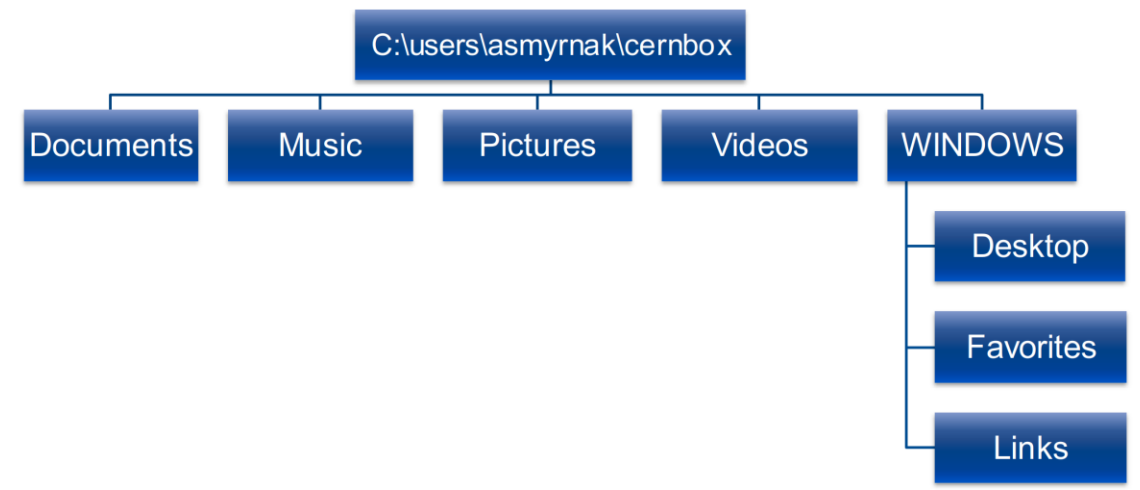

DFS to CERNBox

Migration Phase

Name	Date modified	Type	Size
Applications	9/28/2020 4:41 PM	File folder	
Clubs	2/6/2020 2:27 PM	File folder	
Departments	12/20/2017 11:48 ...	File folder	
Divisions	4/25/2016 6:47 AM	File folder	
Experiments	12/6/2019 3:01 PM	File folder	
Management	3/8/2016 11:00 AM	File folder	
Projects	9/2/2020 4:58 PM	File folder	
Scratch	5/8/2014 11:51 AM	File folder	
Services	9/23/2020 12:01 PM	File folder	
Support	5/28/2019 9:09 AM	File folder	
Systems	5/8/2014 11:51 AM	File folder	
Users	5/8/2014 11:51 AM	File folder	
Websites	4/22/2016 3:34 PM	File folder	
Workspaces	5/8/2014 11:51 AM	File folder