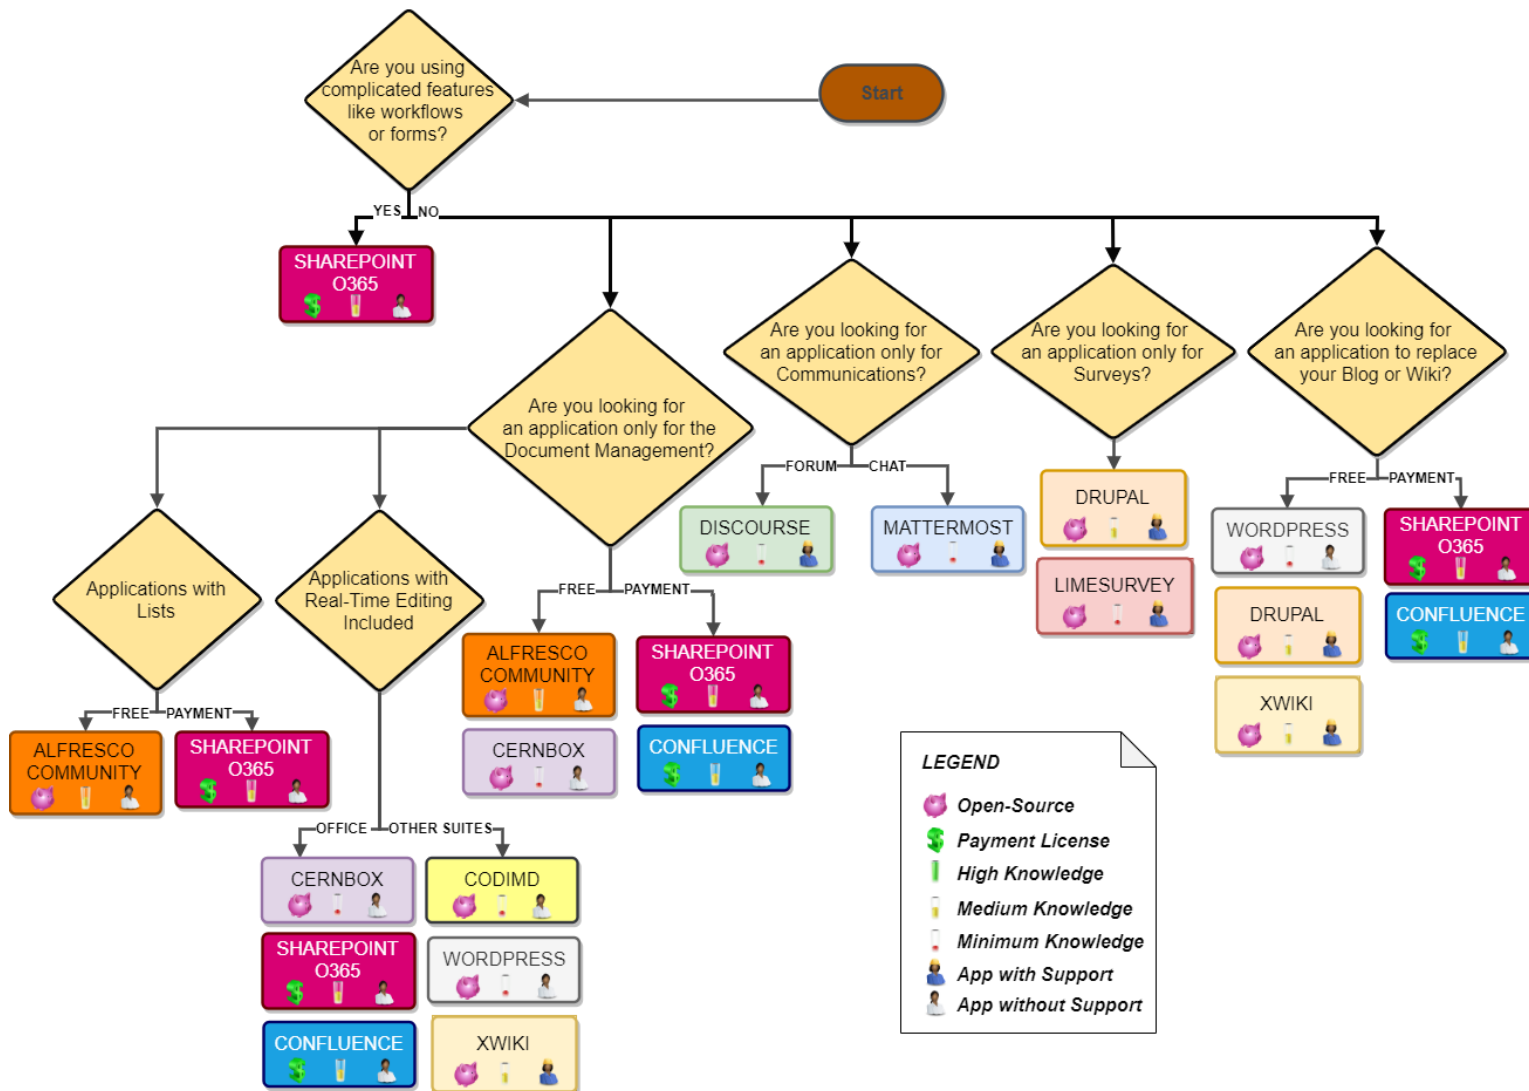

Cancel Launch ▾

App Store

Managing devices

change of focus

Managing apps

- CERN-owned Windows
 - Hardened PC
 - Locally-managed
 - Centrally-managed
- BYOD Windows
- BYOD Macs
- CERN-owned Macs
- iOS
- Android

Preparation Phase

CERN AppStore for BYOD Devices

<https://indico.cern.ch/event/898285/contributions/4051174/>

Web Frameworks

Preparation Phase

MALT Next Steps

Moving forwards

Next Steps