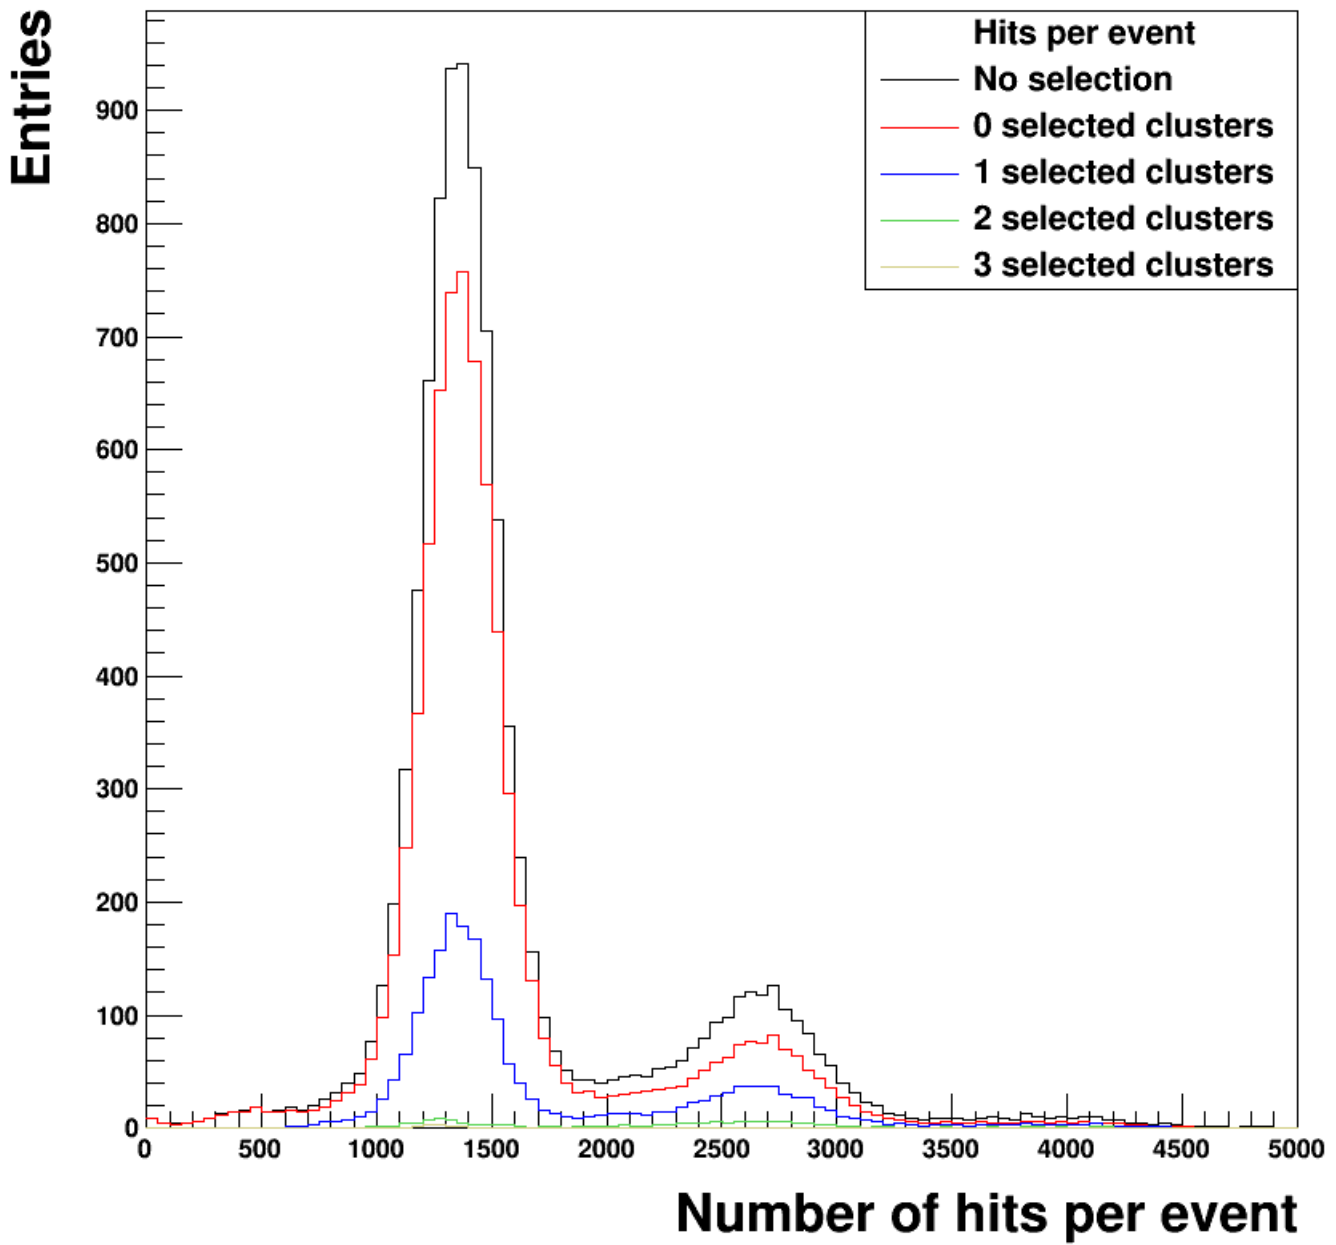

Minimal cluster size = 1
Pixels from center in search area = 2

Minimal cluster size = 2
Pixels from center in search area = 2

Minimal cluster size = 1
Pixels from center in search area = 3

Minimal clustersize = 2

Pixels from center in search area = 3

Minimal cluster size = 1
Pixels from center in search area = 4

Minimal clustersize = 2

Pixels from center in search area = 4

Minimal cluster size = 1
Pixels from center in search area = 5

Minimal cluster size = 2

Pixels from center in search area = 5

Minimal clustersize = 1
Pixels from center in search area = 6

Minimal clustersize = 2
Pixels from center in search area = 6

Minimal clustersize = 1
Pixels from center in search area = 7

Minimal clustersize = 2
Pixels from center in search area = 7