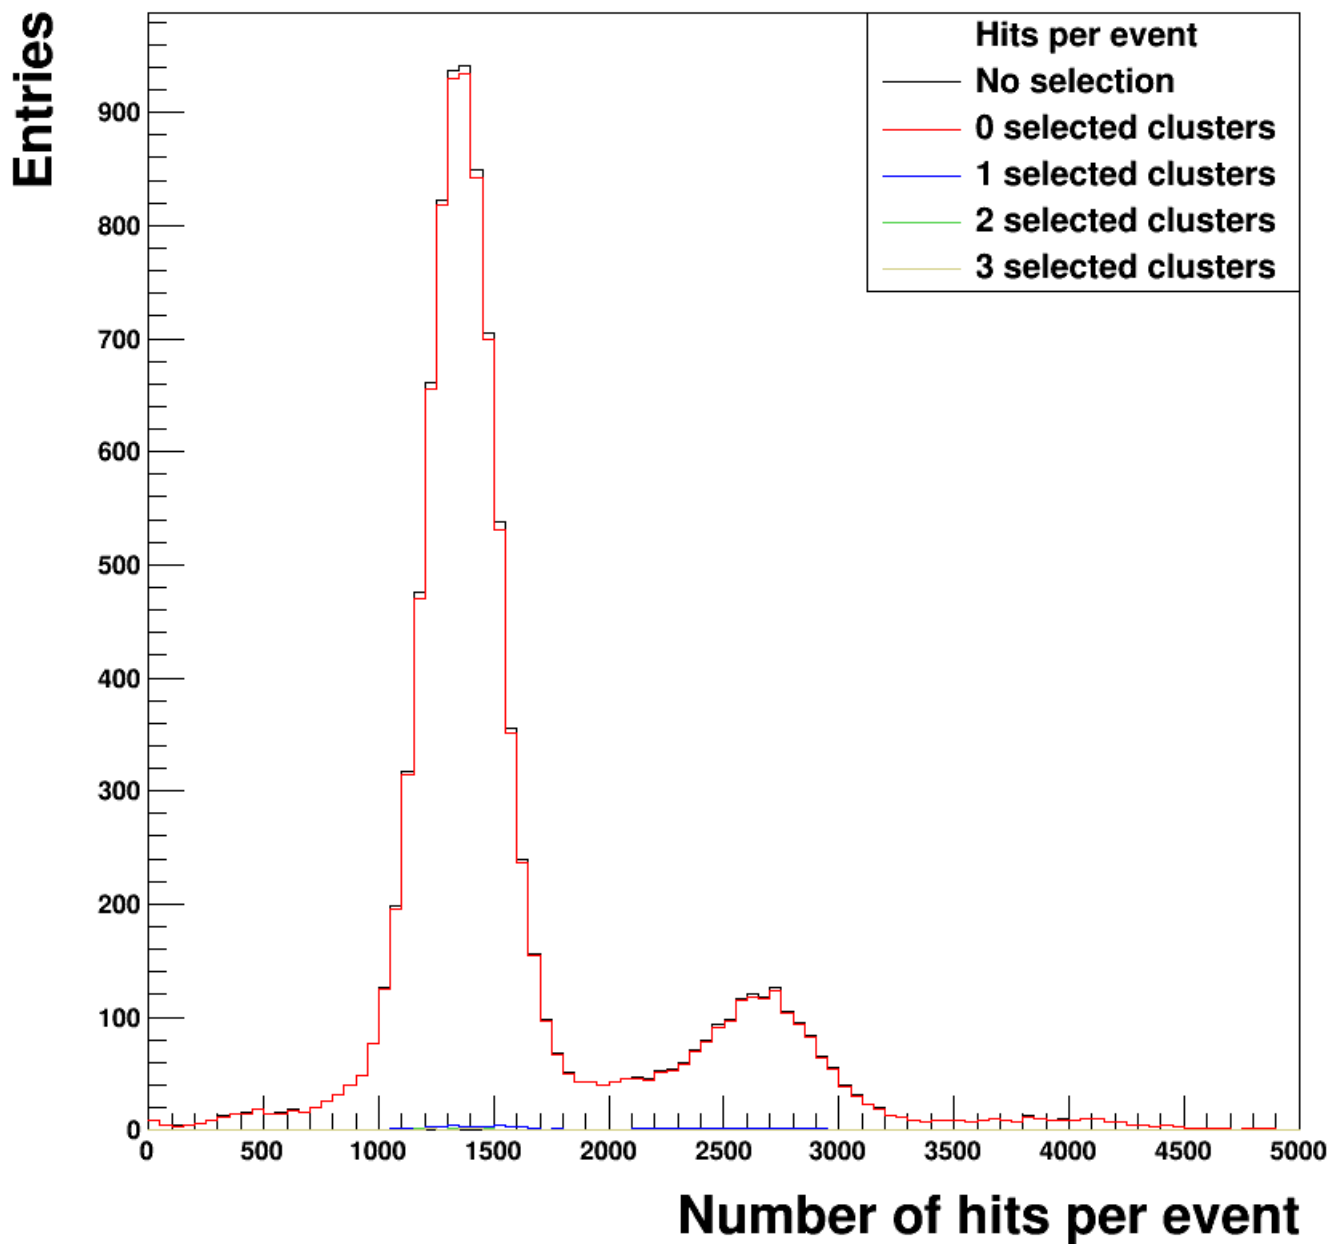

Minimal cluster size = 2

Pixels from center in search area = 5

Minimal clustersize = 1
Pixels from center in search area = 6

Minimal clustersize = 2
Pixels from center in search area = 6

Minimal clustersize = 1
Pixels from center in search area = 7

Minimal clustersize = 2
Pixels from center in search area = 7