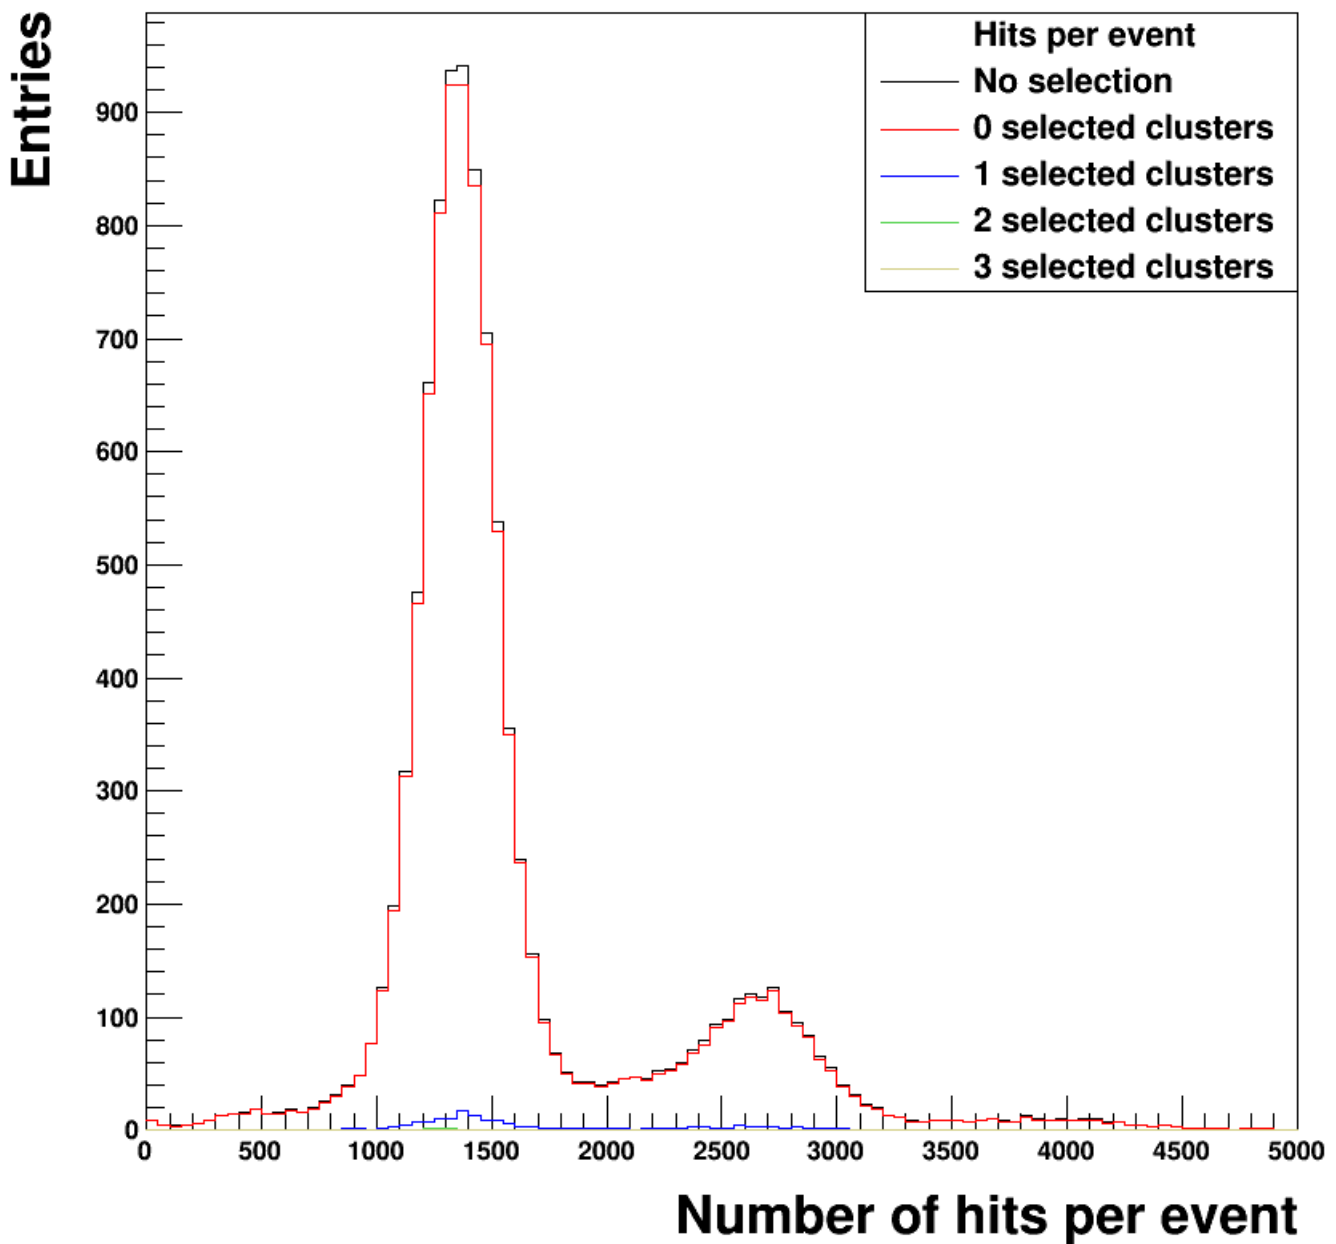

Minimal cluster size = 2

Pixels from center in search area = 5

Minimal clustersize = 1
Pixels from center in search area = 6

Minimal clustersize = 2
Pixels from center in search area = 6

Minimal clustersize = 1
Pixels from center in search area = 7

Minimal clustersize = 2
Pixels from center in search area = 7