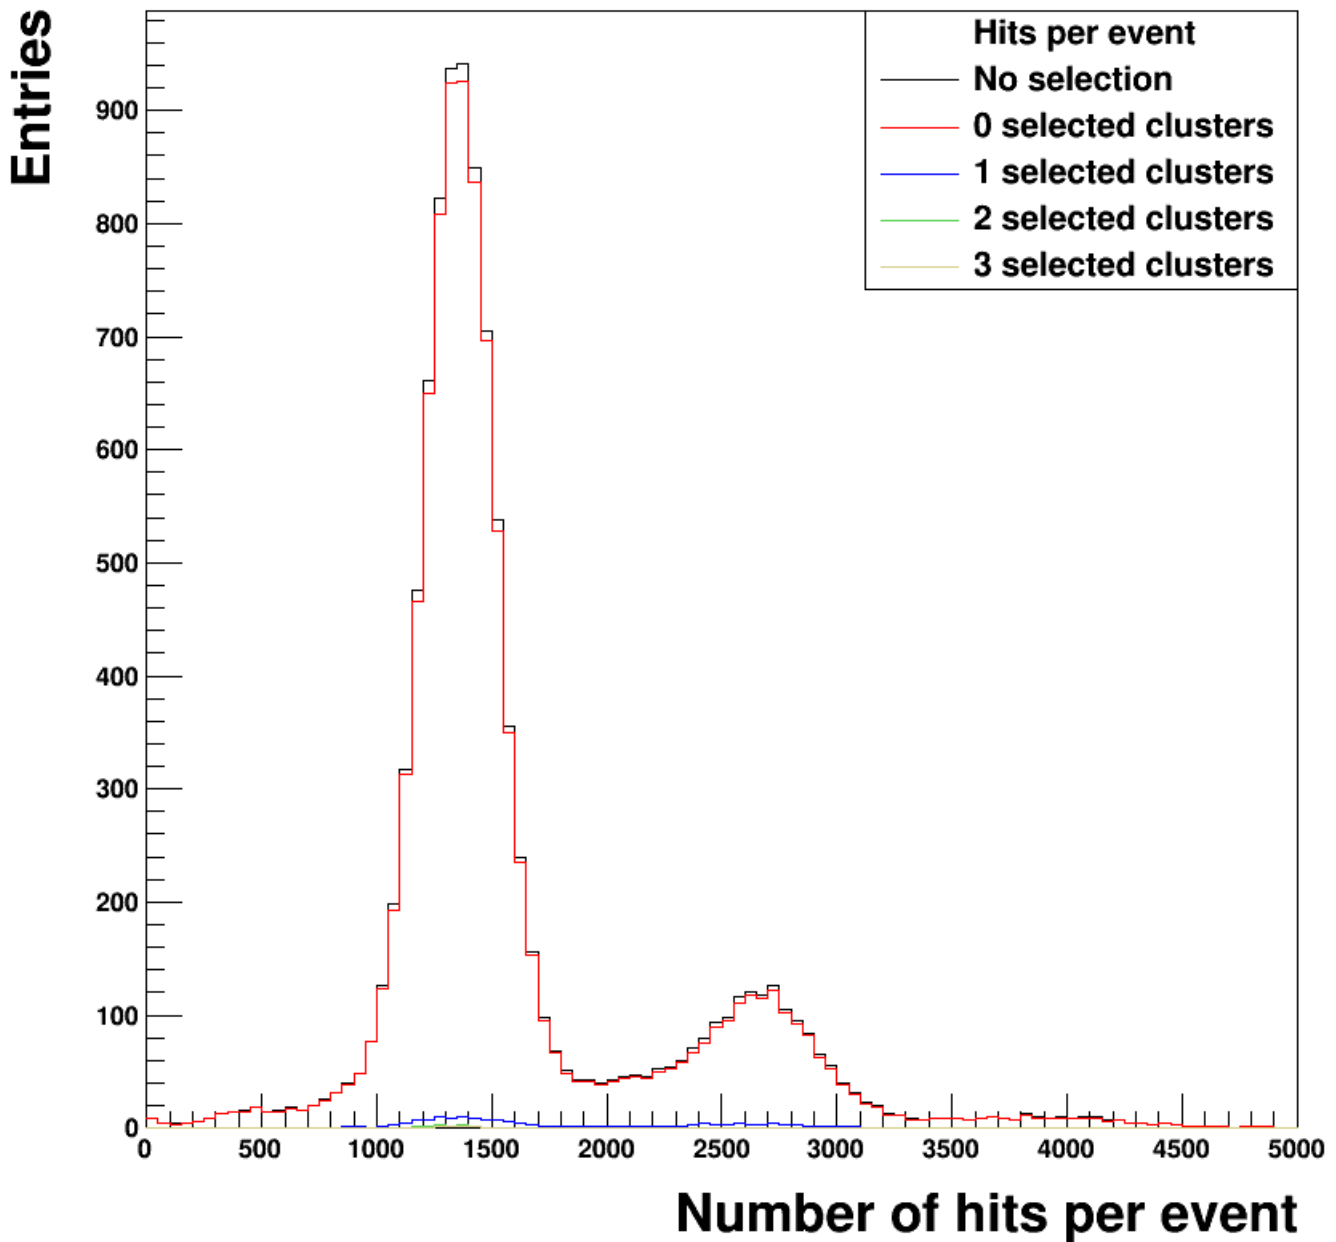

Minimal cluster size = 1
Pixels from center in search area = 2

Minimal cluster size = 2
Pixels from center in search area = 2

Minimal cluster size = 1
Pixels from center in search area = 3

Minimal clustersize = 2

Pixels from center in search area = 3

Minimal cluster size = 1
Pixels from center in search area = 4

Minimal clustersize = 2

Pixels from center in search area = 4

Minimal cluster size = 1
Pixels from center in search area = 5

Minimal cluster size = 2

Pixels from center in search area = 5

Minimal clustersize = 1
Pixels from center in search area = 6

Minimal clustersize = 2
Pixels from center in search area = 6

Minimal clustersize = 1
Pixels from center in search area = 7

Minimal clustersize = 2
Pixels from center in search area = 7