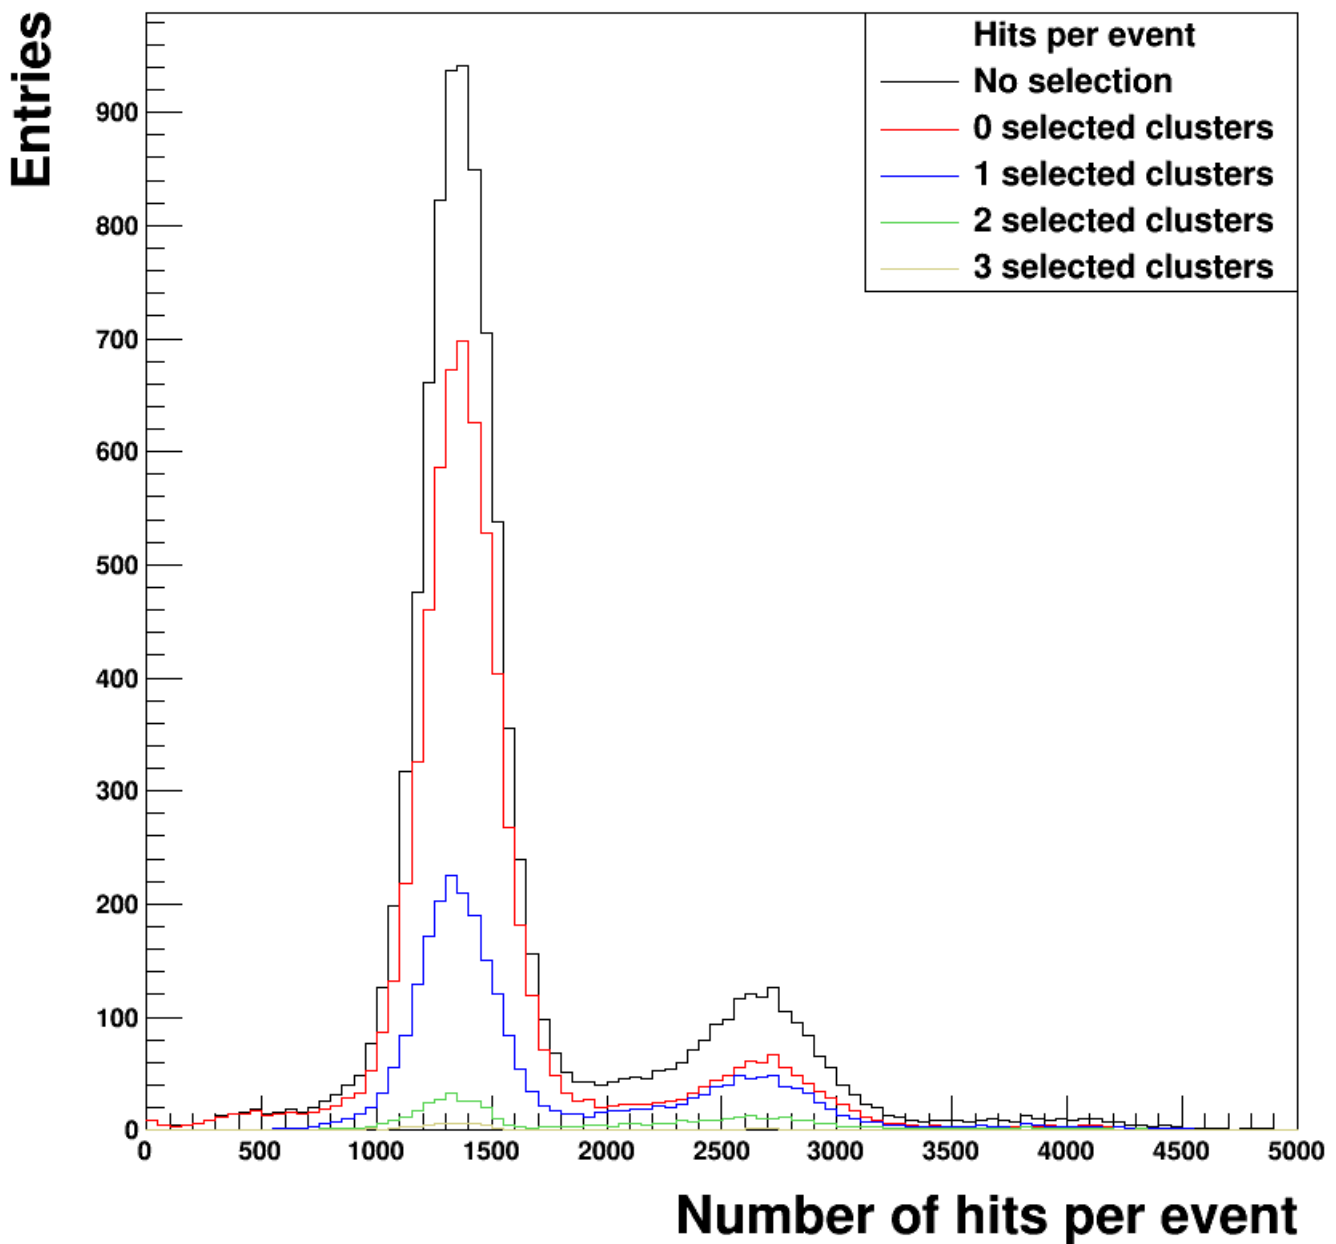

Minimal cluster size = 1
Pixels from center in search area = 2

Minimal cluster size = 2
Pixels from center in search area = 2

Minimal cluster size = 1
Pixels from center in search area = 3

Minimal clustersize = 2

Pixels from center in search area = 3

Minimal cluster size = 1
Pixels from center in search area = 4

Minimal clustersize = 2

Pixels from center in search area = 4

Minimal cluster size = 1
Pixels from center in search area = 5

Minimal cluster size = 2

Pixels from center in search area = 5

Minimal clustersize = 1
Pixels from center in search area = 6

Minimal clustersize = 2
Pixels from center in search area = 6

Minimal clustersize = 1
Pixels from center in search area = 7

Minimal clustersize = 2
Pixels from center in search area = 7