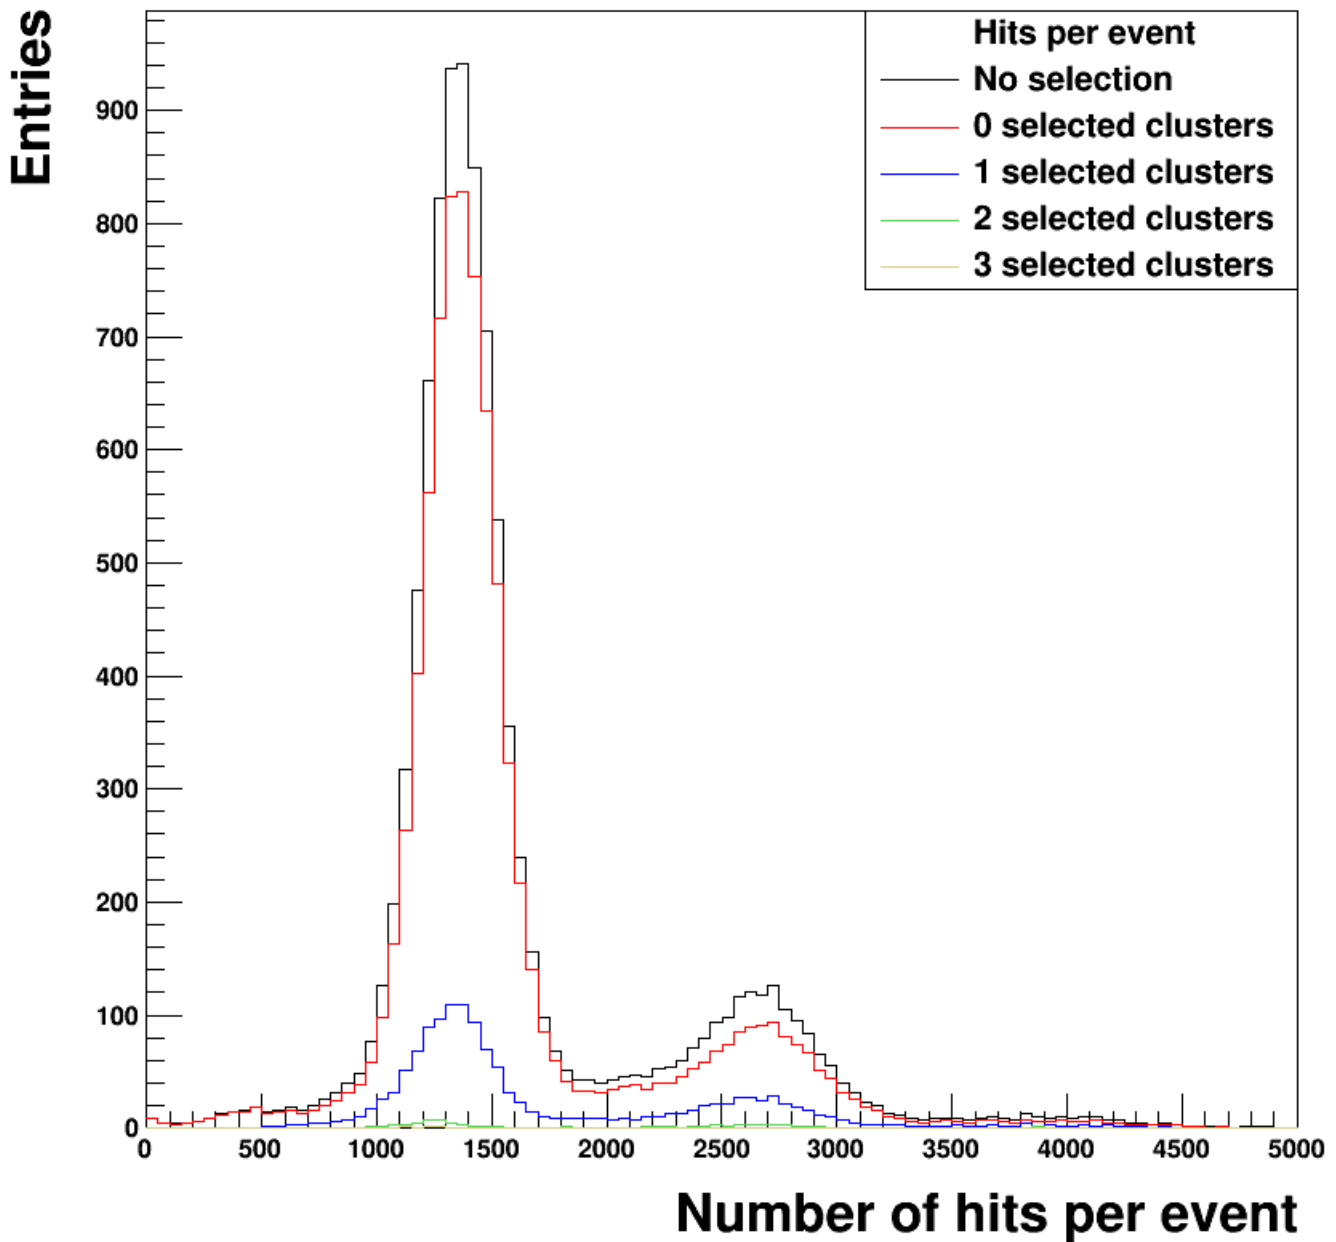

Minimal cluster size = 1
Pixels from center in search area = 2

Minimal cluster size = 2
Pixels from center in search area = 2

Minimal cluster size = 1
Pixels from center in search area = 3

Minimal clustersize = 2

Pixels from center in search area = 3

Minimal cluster size = 1
Pixels from center in search area = 4

Minimal clustersize = 2

Pixels from center in search area = 4

Minimal cluster size = 1
Pixels from center in search area = 5

Minimal cluster size = 2

Pixels from center in search area = 5

Minimal clustersize = 1
Pixels from center in search area = 6

Minimal clustersize = 2
Pixels from center in search area = 6

Minimal clustersize = 1
Pixels from center in search area = 7

Minimal clustersize = 2
Pixels from center in search area = 7