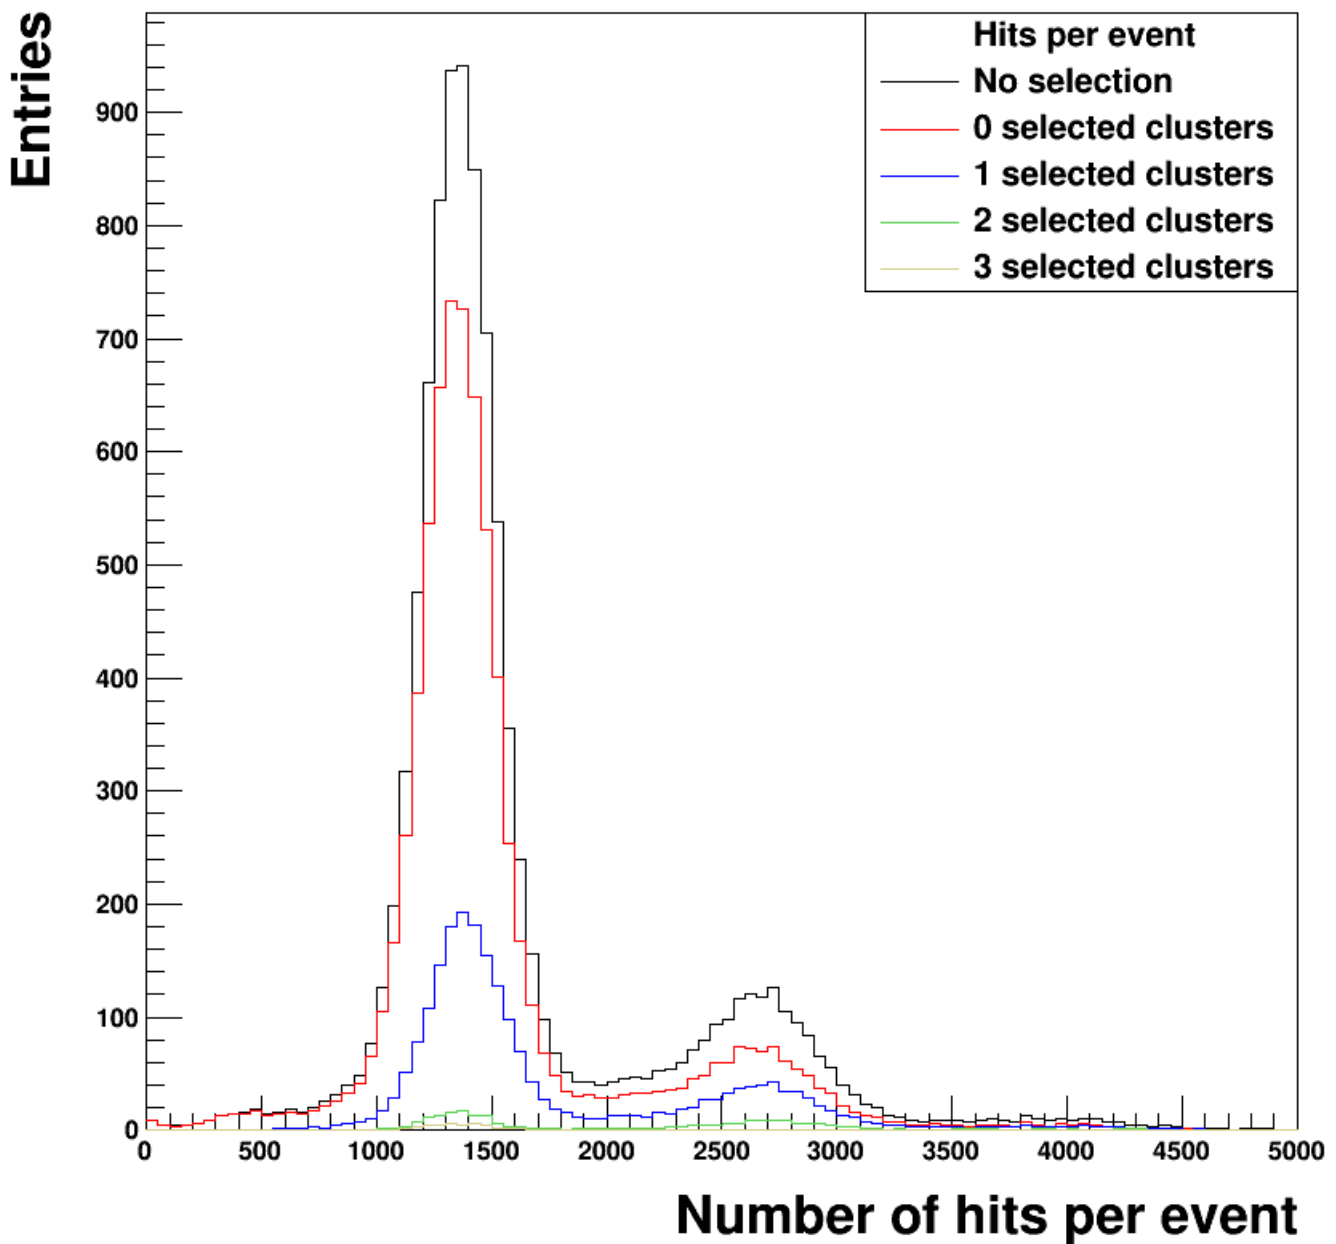

Minimal cluster size = 1
Pixels from center in search area = 2

Minimal cluster size = 2
Pixels from center in search area = 2

Minimal cluster size = 1
Pixels from center in search area = 3

Minimal clustersize = 2

Pixels from center in search area = 3

Minimal cluster size = 1
Pixels from center in search area = 4

Minimal clustersize = 2

Pixels from center in search area = 4

Minimal cluster size = 1
Pixels from center in search area = 5

Minimal cluster size = 2

Pixels from center in search area = 5

Minimal clustersize = 1
Pixels from center in search area = 6

Minimal clustersize = 2
Pixels from center in search area = 6

Minimal clustersize = 1
Pixels from center in search area = 7

Minimal clustersize = 2
Pixels from center in search area = 7