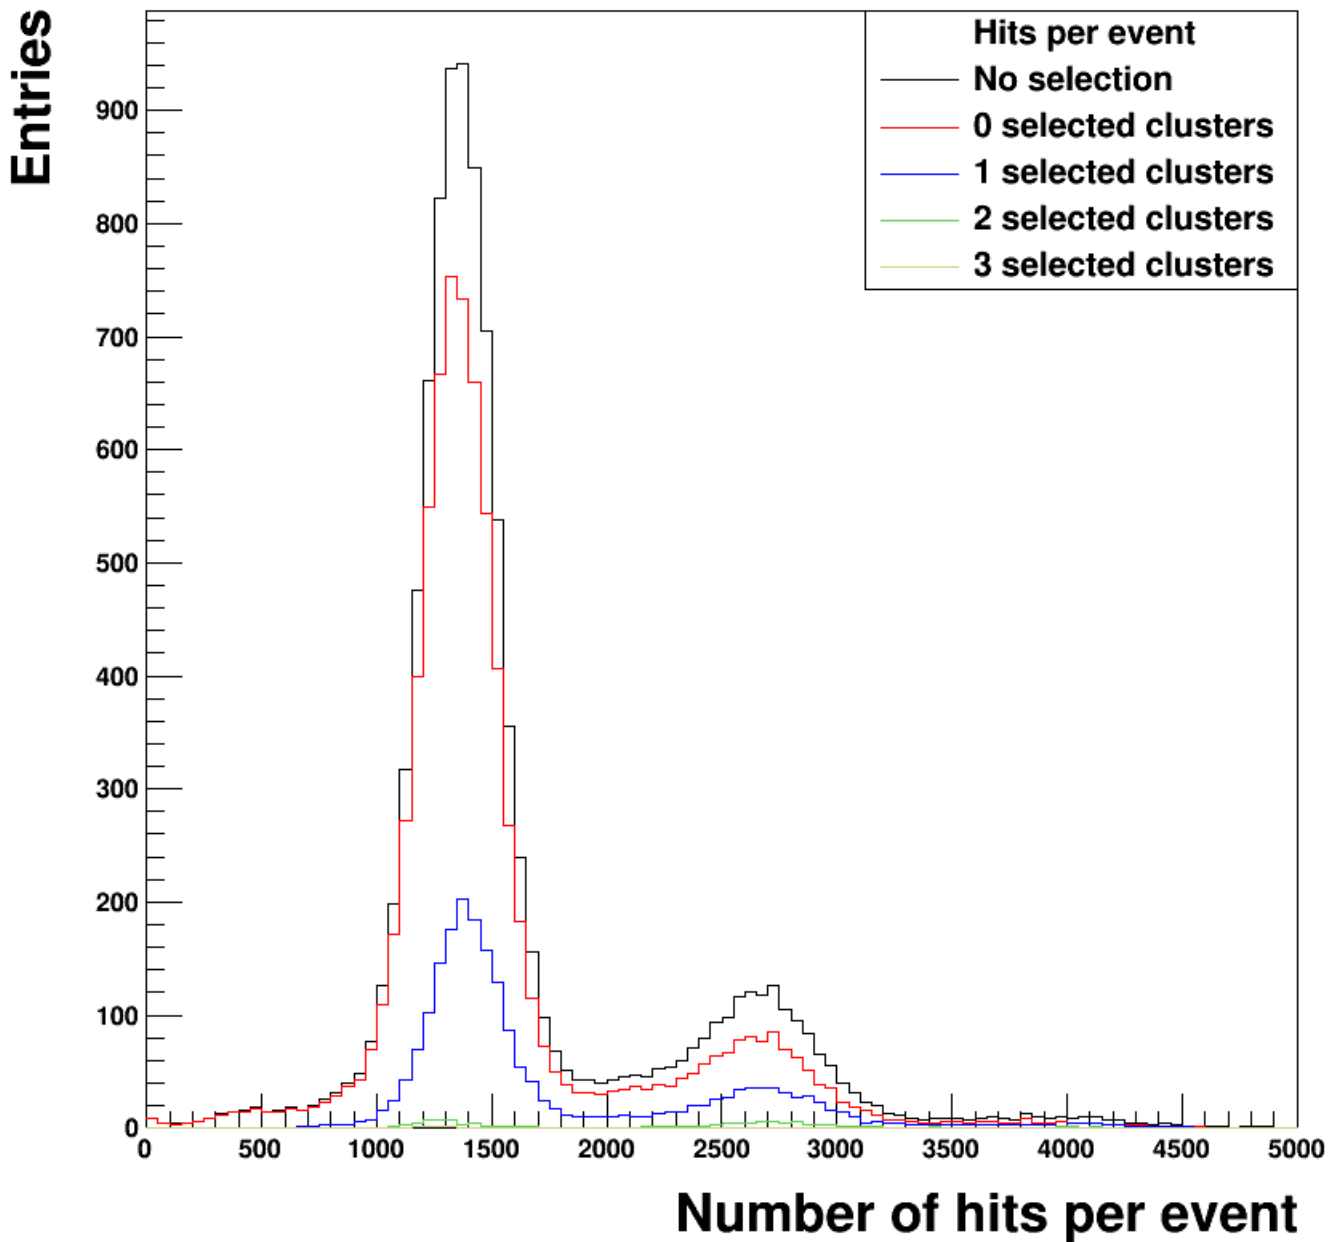

Minimal cluster size = 1
Pixels from center in search area = 2

Minimal cluster size = 2
Pixels from center in search area = 2

Minimal cluster size = 1
Pixels from center in search area = 3

Minimal clustersize = 2

Pixels from center in search area = 3

Minimal cluster size = 1
Pixels from center in search area = 4

Minimal clustersize = 2

Pixels from center in search area = 4

Minimal cluster size = 1
Pixels from center in search area = 5

Minimal cluster size = 2

Pixels from center in search area = 5

Minimal clustersize = 1
Pixels from center in search area = 6

Minimal clustersize = 2
Pixels from center in search area = 6

Minimal clustersize = 1
Pixels from center in search area = 7

Minimal clustersize = 2
Pixels from center in search area = 7