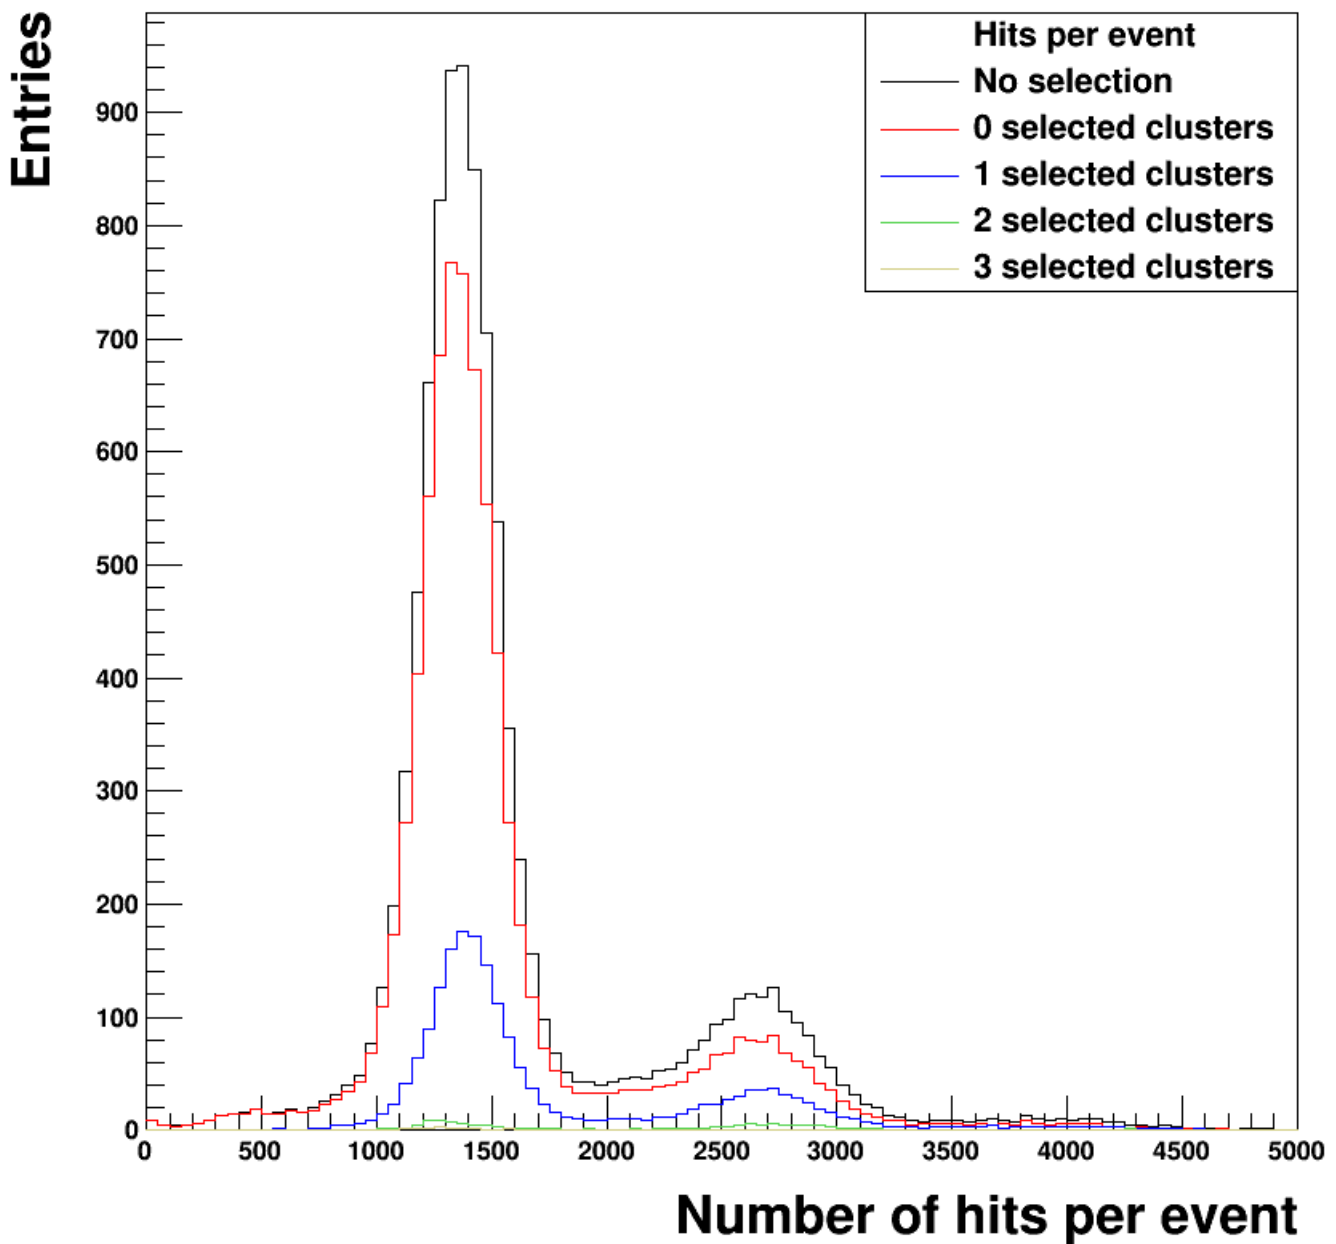

Minimal cluster size = 1
Pixels from center in search area = 2

Minimal cluster size = 2
Pixels from center in search area = 2

Minimal cluster size = 1
Pixels from center in search area = 3

Minimal clustersize = 2

Pixels from center in search area = 3

Minimal cluster size = 1
Pixels from center in search area = 4

Minimal clustersize = 2

Pixels from center in search area = 4

Minimal cluster size = 1
Pixels from center in search area = 5

Minimal cluster size = 2

Pixels from center in search area = 5

Minimal clustersize = 1
Pixels from center in search area = 6

Minimal clustersize = 2
Pixels from center in search area = 6

Minimal clustersize = 1
Pixels from center in search area = 7

Minimal clustersize = 2
Pixels from center in search area = 7