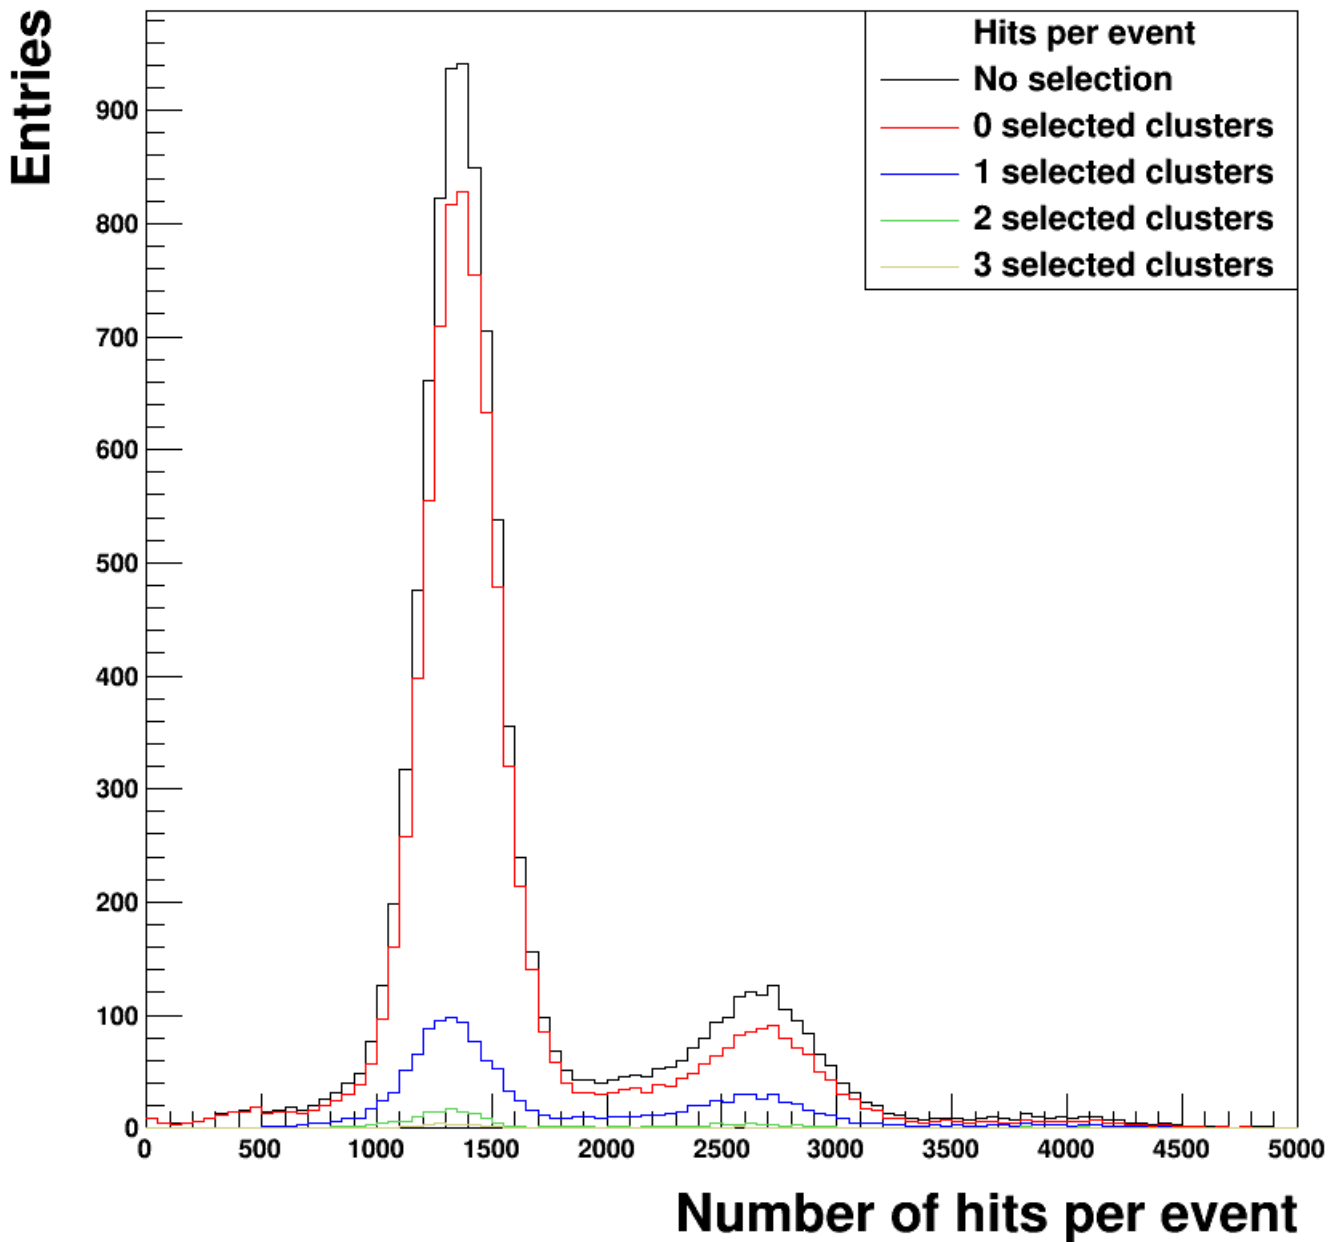

Minimal cluster size = 1
Pixels from center in search area = 2

Minimal cluster size = 2
Pixels from center in search area = 2

Minimal cluster size = 1
Pixels from center in search area = 3

Minimal clustersize = 2

Pixels from center in search area = 3

Minimal cluster size = 1
Pixels from center in search area = 4

Minimal clustersize = 2

Pixels from center in search area = 4

Minimal cluster size = 1
Pixels from center in search area = 5

Minimal cluster size = 2

Pixels from center in search area = 5

Minimal clustersize = 1
Pixels from center in search area = 6

Minimal clustersize = 2
Pixels from center in search area = 6

Minimal clustersize = 1
Pixels from center in search area = 7

Minimal clustersize = 2
Pixels from center in search area = 7