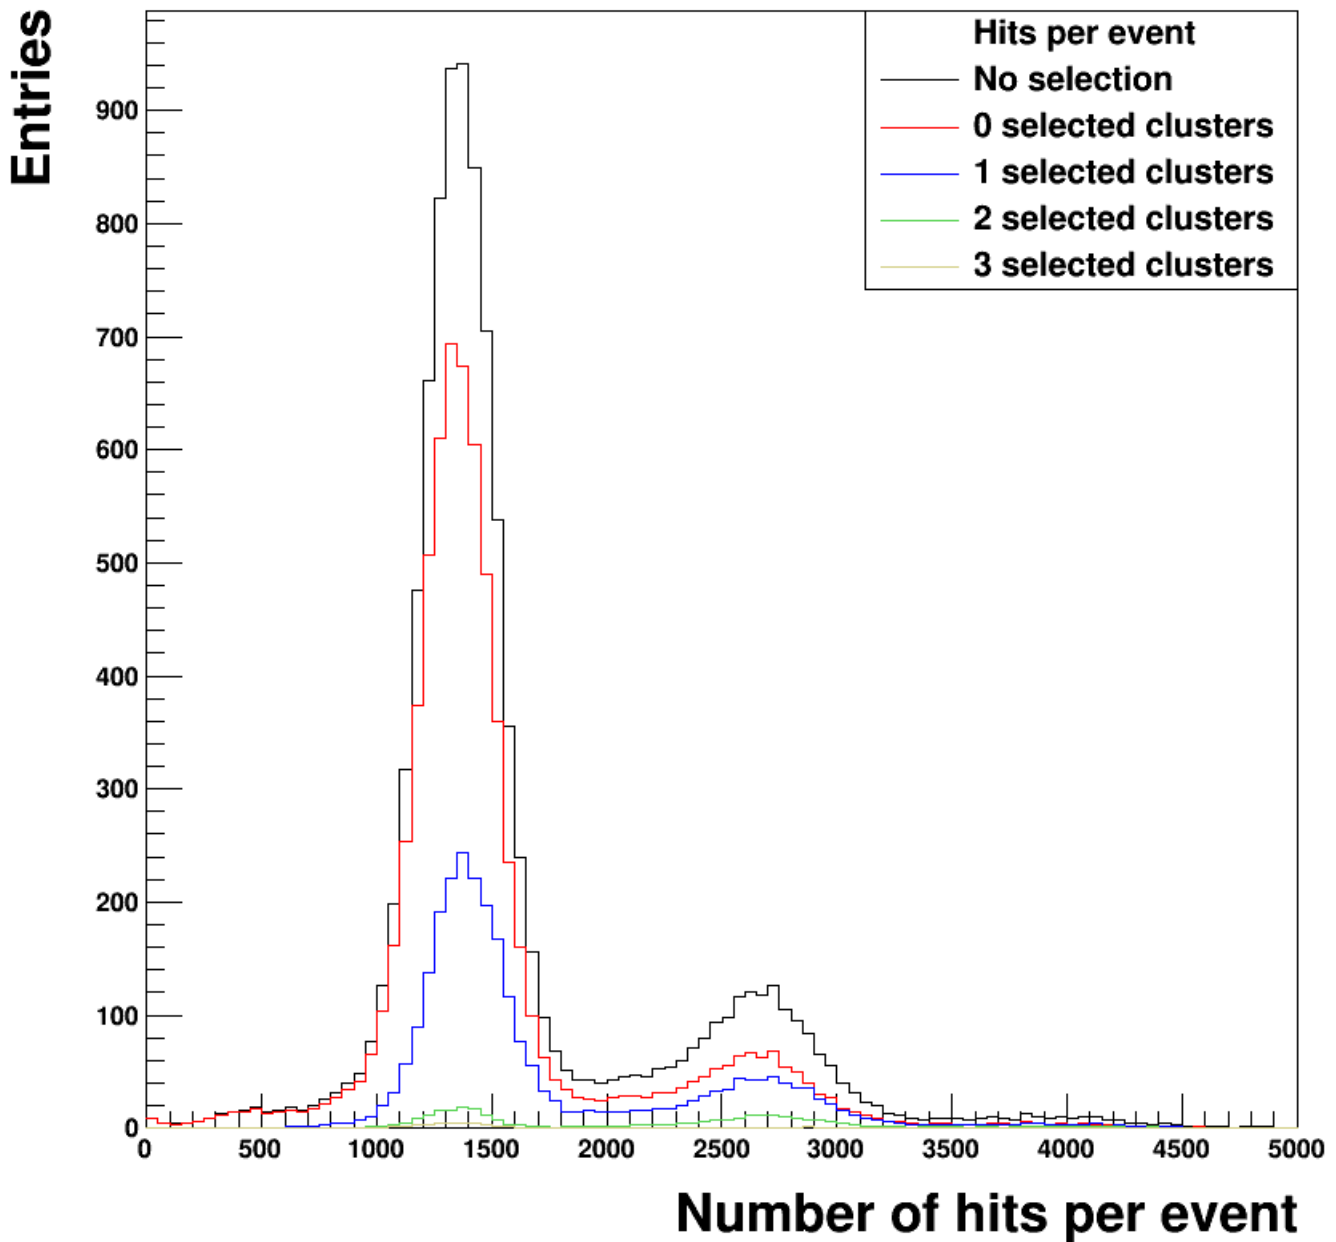

Minimal cluster size = 1
Pixels from center in search area = 2

Minimal cluster size = 2
Pixels from center in search area = 2

Minimal cluster size = 1
Pixels from center in search area = 3

Minimal clustersize = 2

Pixels from center in search area = 3

Minimal cluster size = 1
Pixels from center in search area = 4

Minimal clustersize = 2

Pixels from center in search area = 4

Minimal cluster size = 1
Pixels from center in search area = 5

Minimal cluster size = 2

Pixels from center in search area = 5

Minimal clustersize = 1
Pixels from center in search area = 6

Minimal clustersize = 2
Pixels from center in search area = 6

Minimal clustersize = 1
Pixels from center in search area = 7

Minimal clustersize = 2
Pixels from center in search area = 7