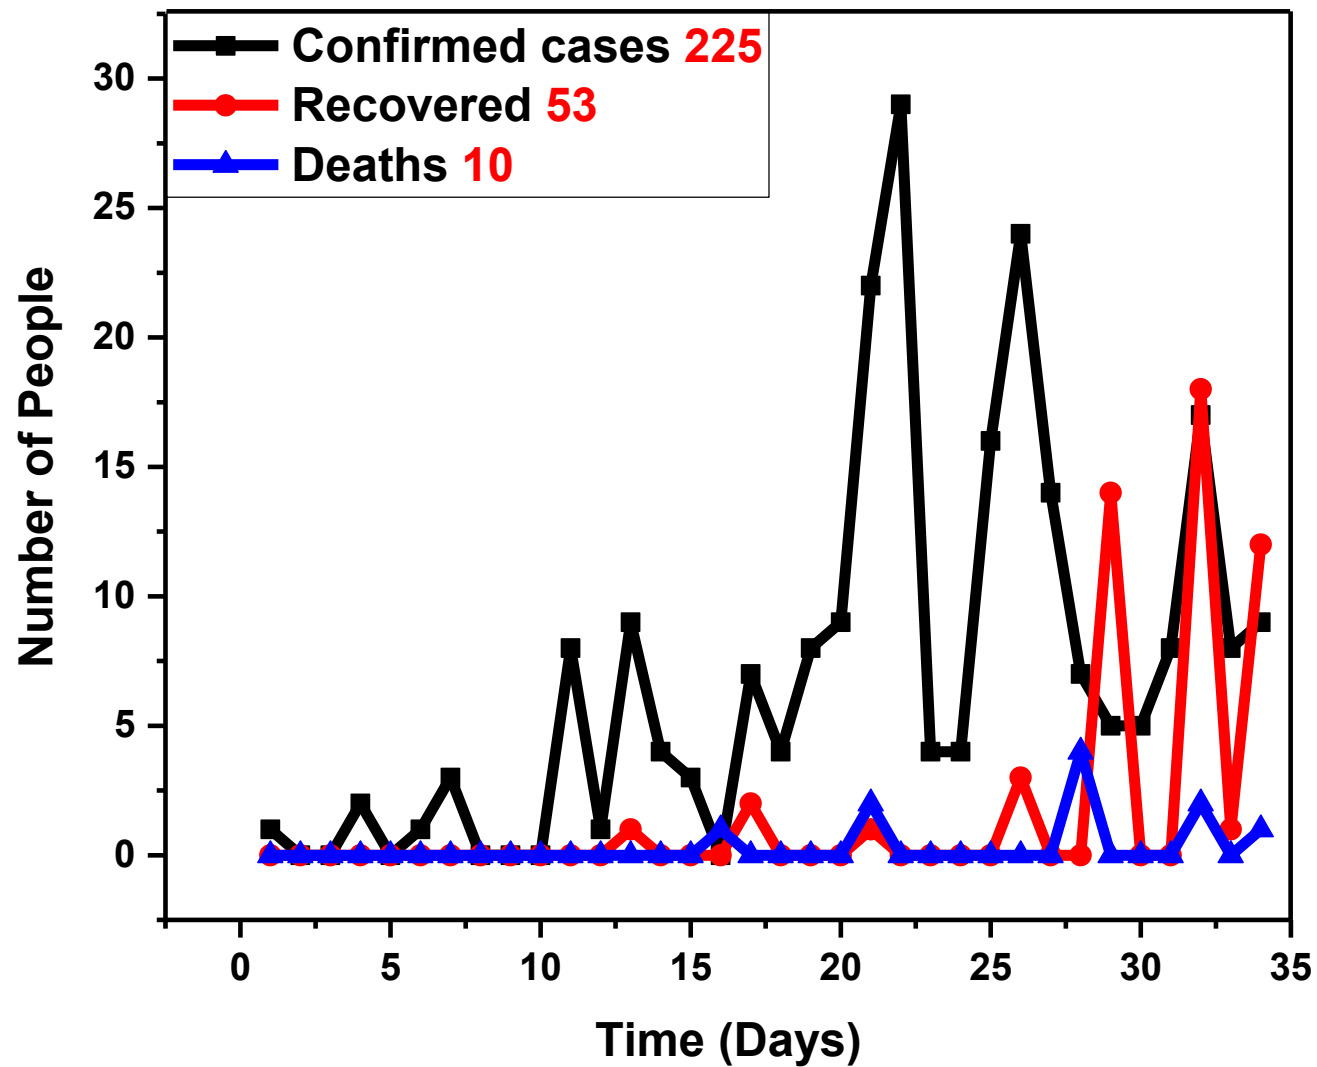

DAILY COVID-19 DATA FOR KENYA FROM MARCH 13TH 2020

CUMMULATIVE CASES FROM 13TH MARCH TO 15TH APRIL 2020

NUMERICAL SOLUTIONS PREDICTING COVID-19 PEAK IN KENYA