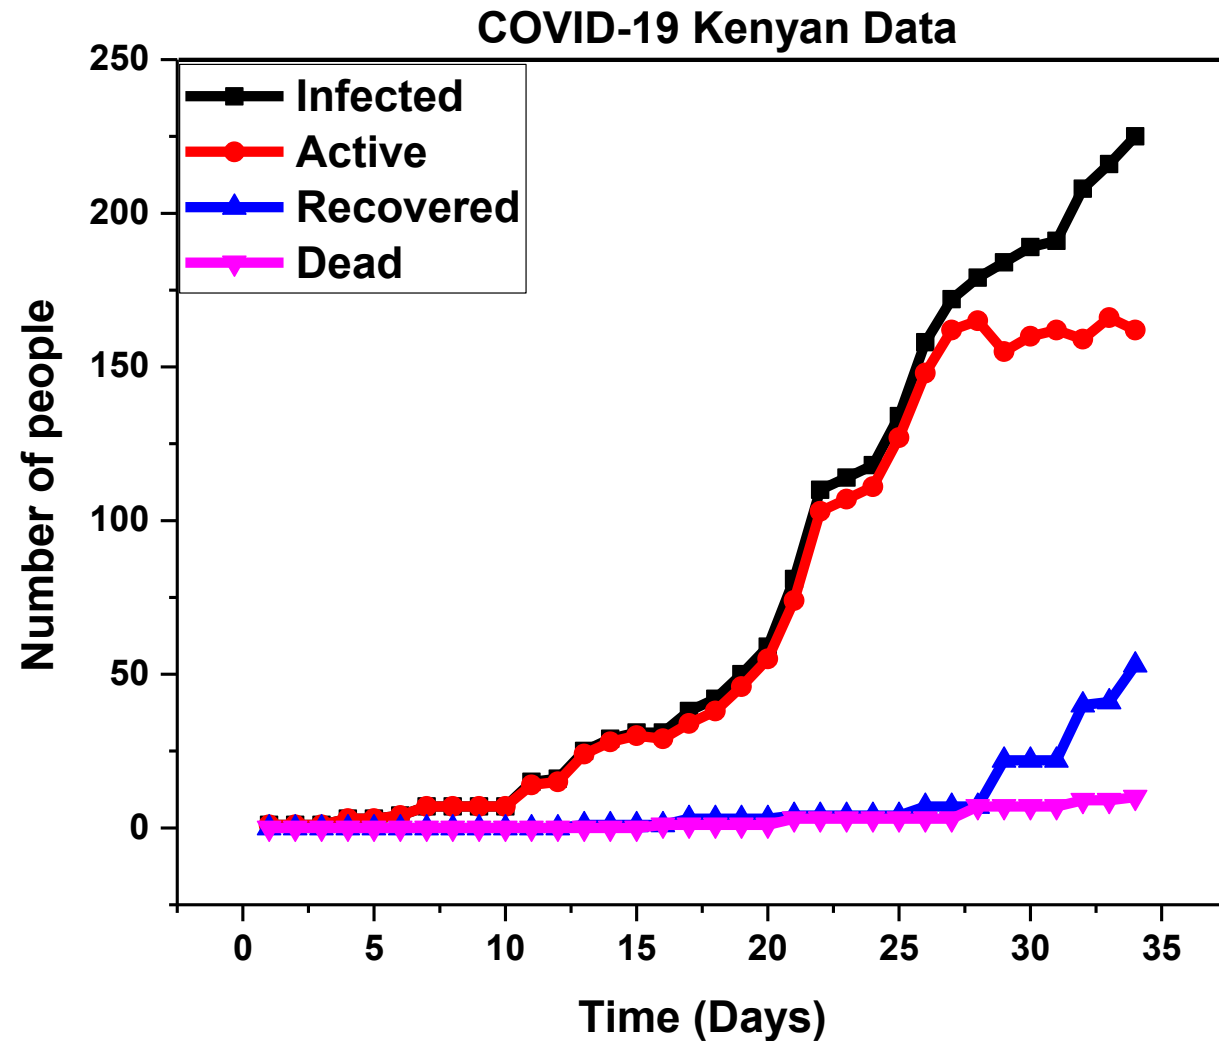

DAILY COVID-19 DATA FOR KENYA FROM MARCH 13TH 2020

CUMMULATIVE CASES FROM 13TH MARCH TO 15TH APRIL 2020

NUMERICAL SOLUTIONS PREDICTING COVID-19 PEAK IN KENYA