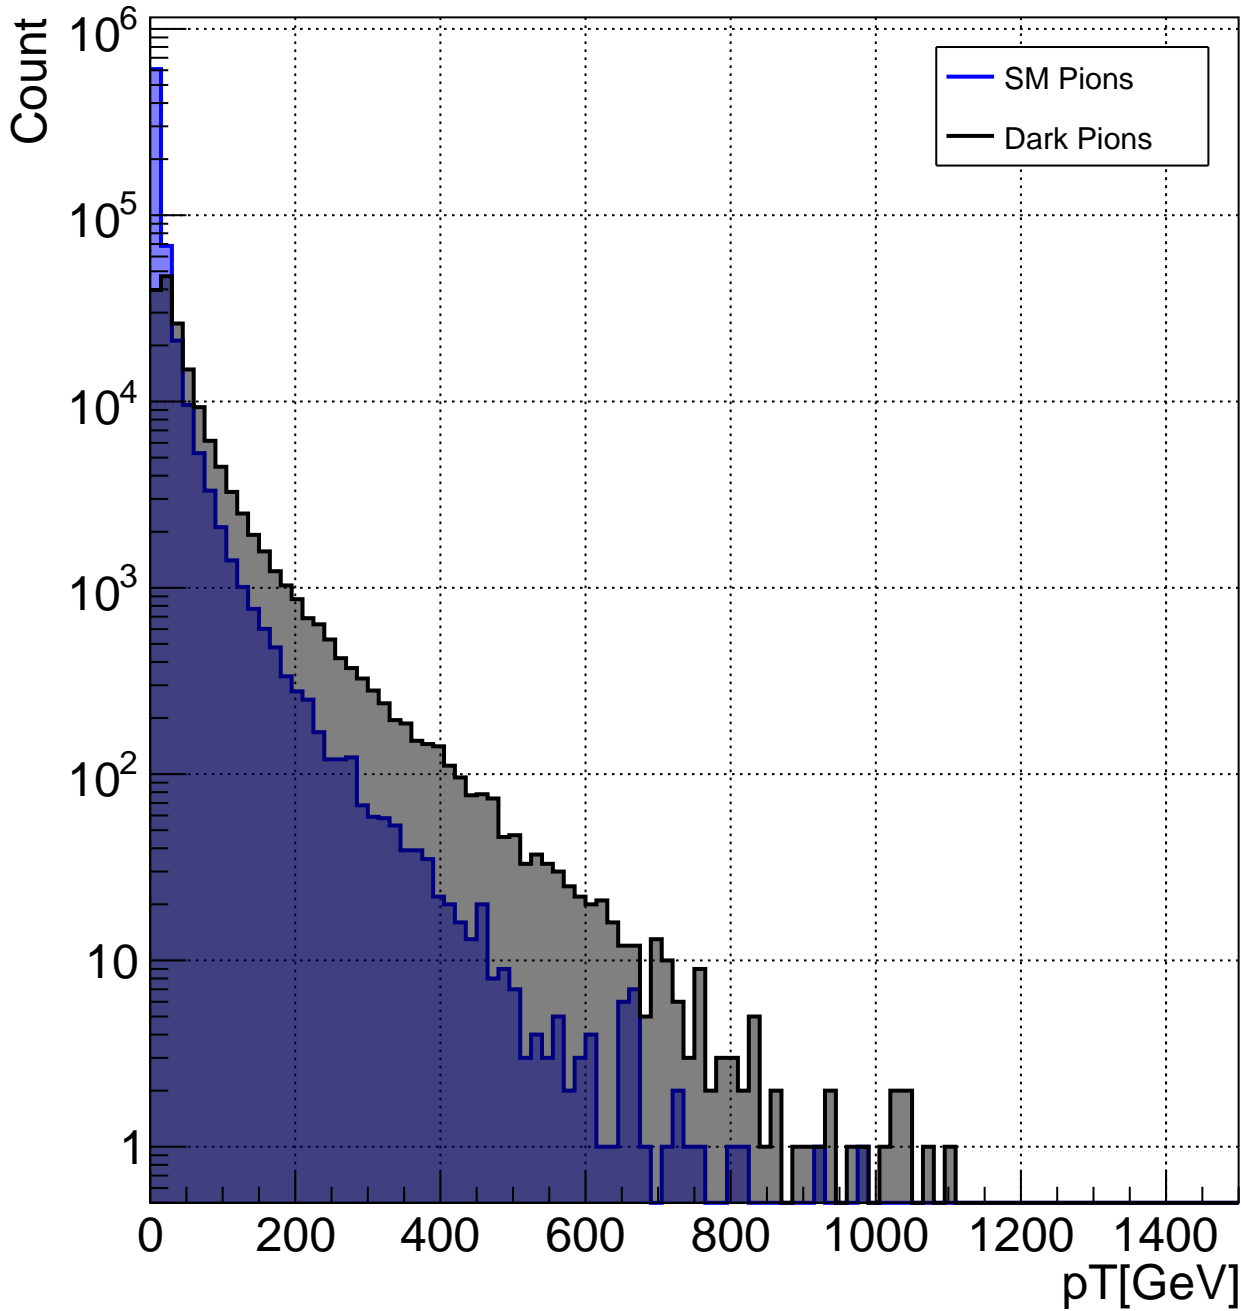

Number of Tracks per Event - Model A

Track ϕ - Model A

Track η - Model A

Track θ - Model A

Truth Particle PDG_Id - A_1400_20_4

Truth Particle PDG_Id - A_1400_20_4

Truth Particle PDG_Id - A_1400_20_4

Number of Truth Pions - A_1400_20_4

Number of Truth Pions - B_1400_20_4

Number of Truth Pions - C_1400_75_4

Number of Truth Pions - D_1400_20_4

Number of Truth Pions - E_1400_75_4

Truth Pions - pT - A_1400_20_4

Truth Pions - Energy - B_1400_20_4

Truth Pions - pT - C_1400_75_4

Truth Pions - pT - D_1400_2_4

Truth Pions - pT - E_1400_75_4

Truth Pions - ϕ - A_1400_20_4

Truth Pions - ϕ - B_1400_20_4

Truth Pions - ϕ - C_1400_75_4

Truth Pions - ϕ - D_1400_2_4

Truth Pions - η - E_1400_75_4

Truth Pions - η - A_1400_20_4

Truth Pions - η - B_1400_20_4

Truth Pions - η - C_1400_75_4

Truth Pions - η - D_1400_2_4

Truth Pions - η - E_1400_75_4

Truth Pions - Energy - A_1400_20_4