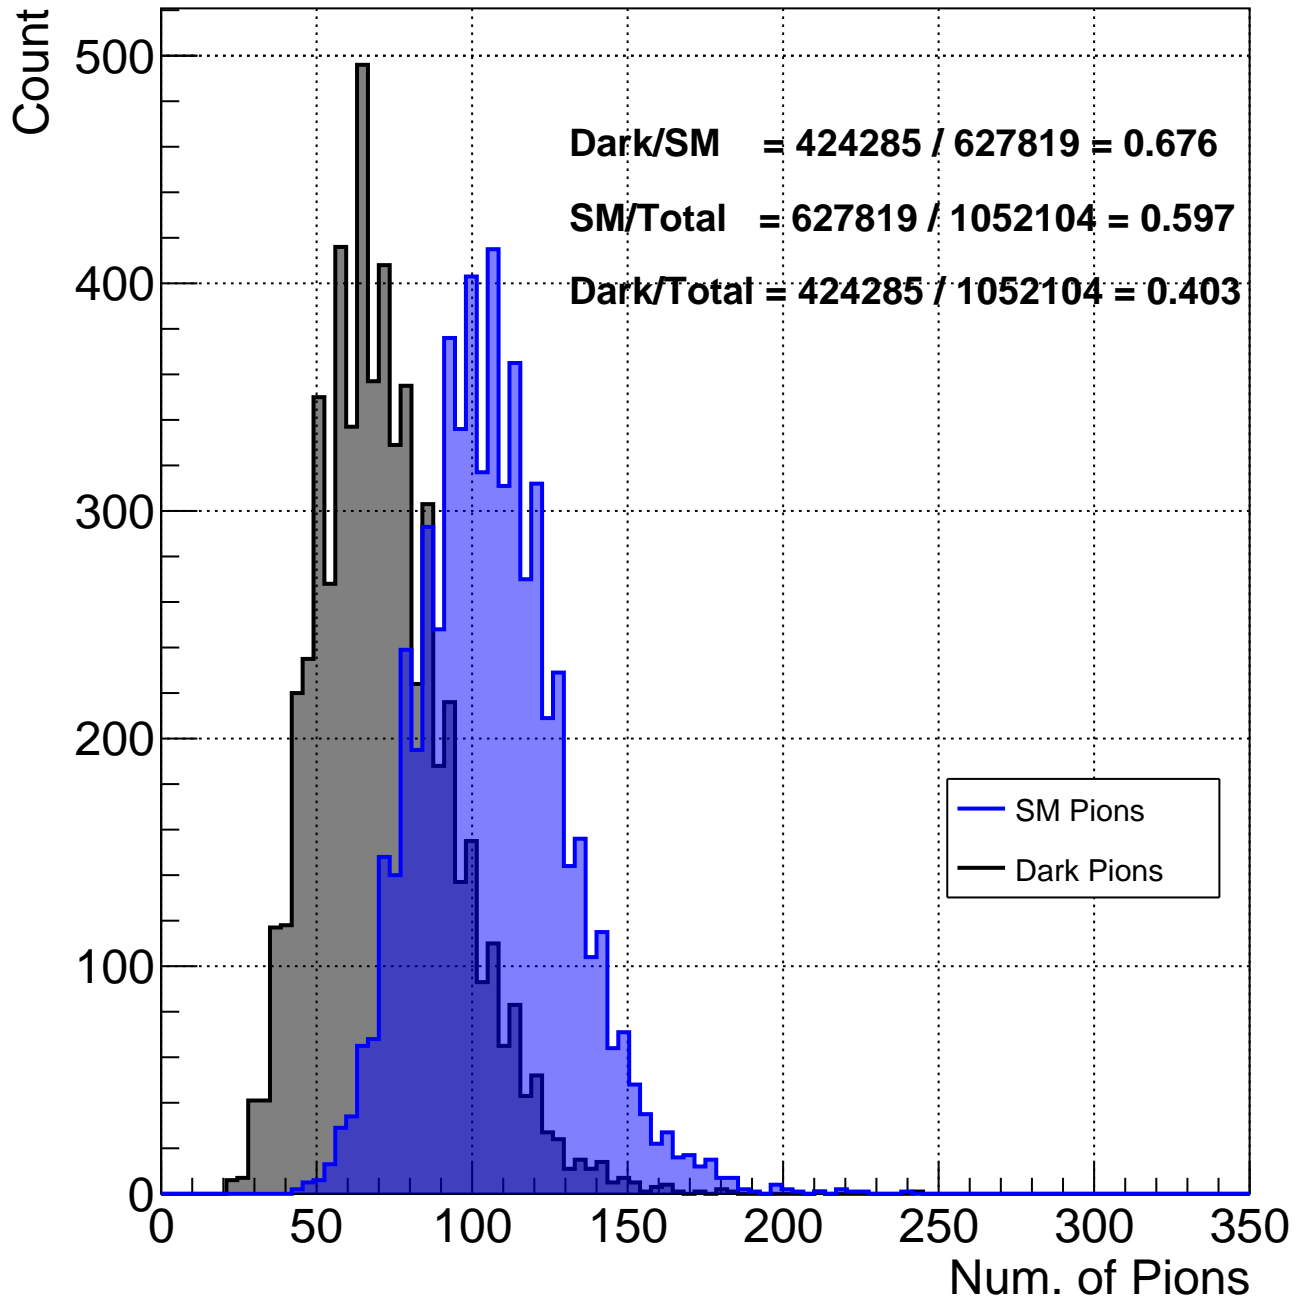

Number of Tracks per Event - Model A

Track ϕ - Model A

Track η - Model A

Track θ - Model A

Truth Particle PDG_Id - A_1400_20_4

Truth Particle PDG_Id - A_1400_20_4

Truth Particle PDG_Id - A_1400_20_4

Number of Truth Pions - A_1400_20_4

Number of Truth Pions - B_1400_20_4

Number of Truth Pions - C_1400_75_4

Number of Truth Pions - D_1400_20_4

Number of Truth Pions - E_1400_75_4

Truth Pions - pT - A_1400_20_4

Truth Pions - Energy - B_1400_20_4

Truth Pions - pT - C_1400_75_4

Truth Pions - pT - D_1400_2_4

Truth Pions - pT - E_1400_75_4

Truth Pions - ϕ - A_1400_20_4

Truth Pions - ϕ - B_1400_20_4

Truth Pions - ϕ - C_1400_75_4

Truth Pions - ϕ - D_1400_2_4

Truth Pions - η - E_1400_75_4

Truth Pions - η - A_1400_20_4

Truth Pions - η - B_1400_20_4

Truth Pions - η - C_1400_75_4

Truth Pions - η - D_1400_2_4

Truth Pions - η - E_1400_75_4

Truth Pions - Energy - A_1400_20_4