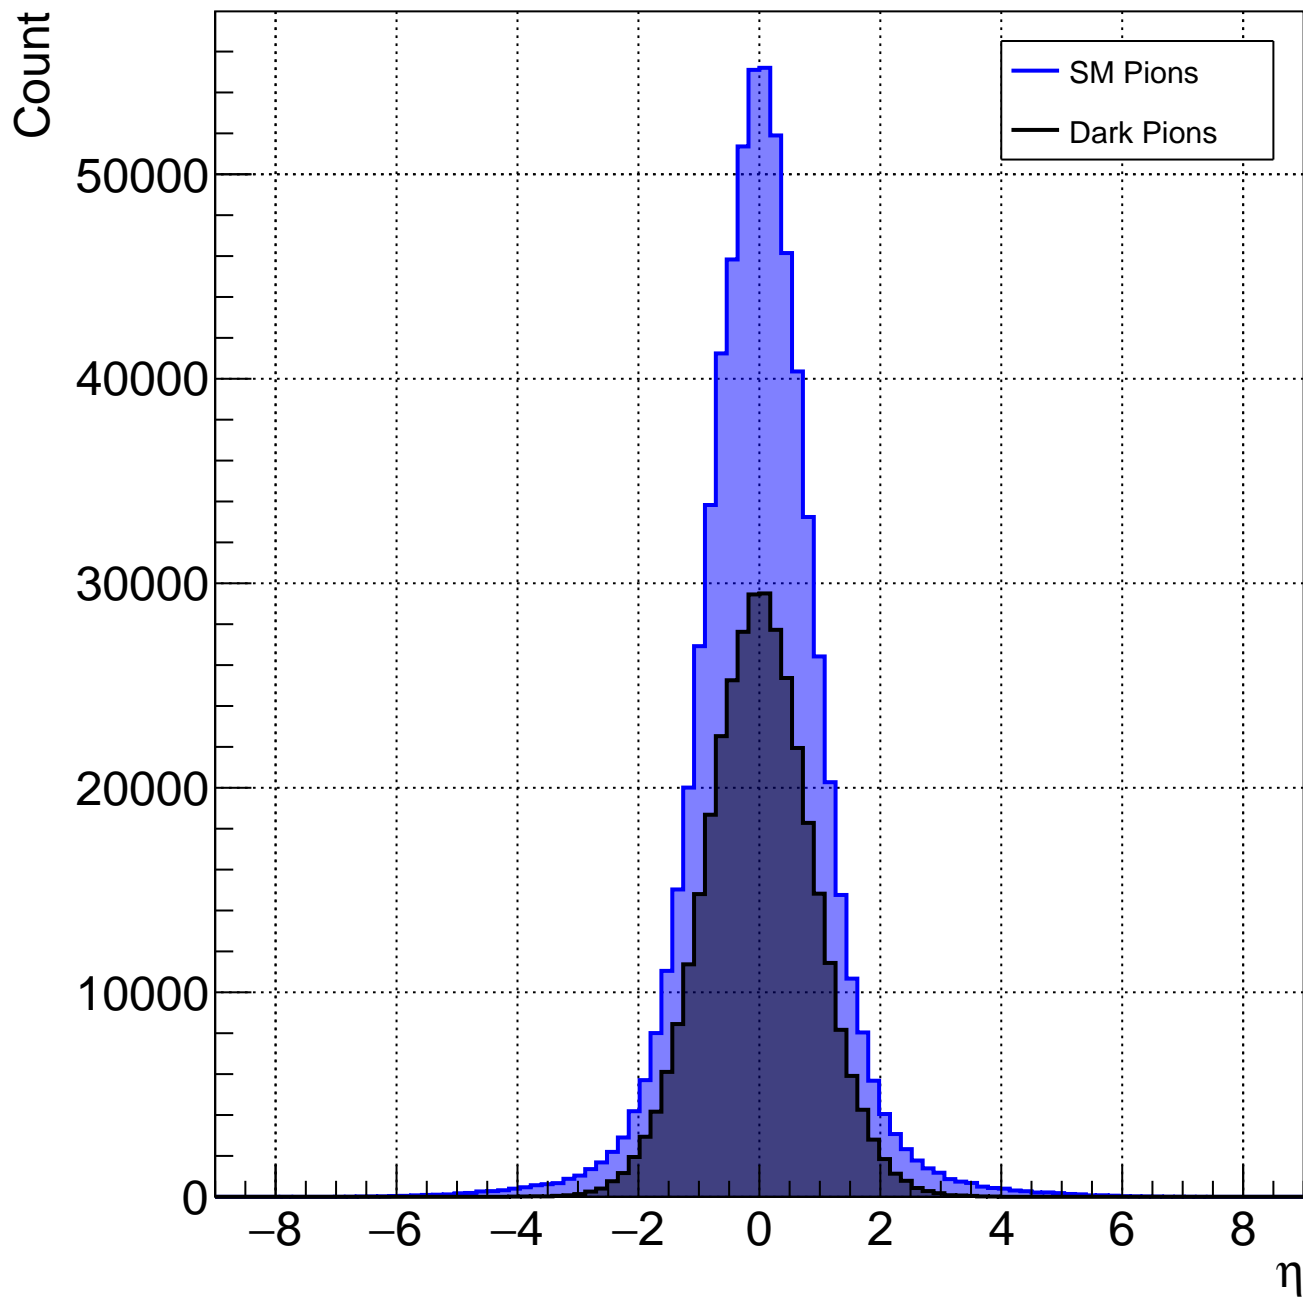

Number of Tracks per Event - Model A

Track ϕ - Model A

Track η - Model A

Track θ - Model A

Truth Particle PDG_Id - A_1400_20_4

Truth Particle PDG_Id - A_1400_20_4

Truth Particle PDG_Id - A_1400_20_4

Number of Truth Pions - A_1400_20_4

Number of Truth Pions - B_1400_20_4

Number of Truth Pions - C_1400_75_4

Number of Truth Pions - D_1400_20_4

Number of Truth Pions - E_1400_75_4

Truth Pions - pT - A_1400_20_4

Truth Pions - Energy - B_1400_20_4

Truth Pions - pT - C_1400_75_4

Truth Pions - pT - D_1400_2_4

Truth Pions - pT - E_1400_75_4

Truth Pions - ϕ - A_1400_20_4

Truth Pions - ϕ - B_1400_20_4

Truth Pions - ϕ - C_1400_75_4

Truth Pions - ϕ - D_1400_2_4

Truth Pions - η - E_1400_75_4

Truth Pions - η - A_1400_20_4

Truth Pions - η - B_1400_20_4

Truth Pions - η - C_1400_75_4

Truth Pions - η - D_1400_2_4

Truth Pions - η - E_1400_75_4

Truth Pions - Energy - A_1400_20_4