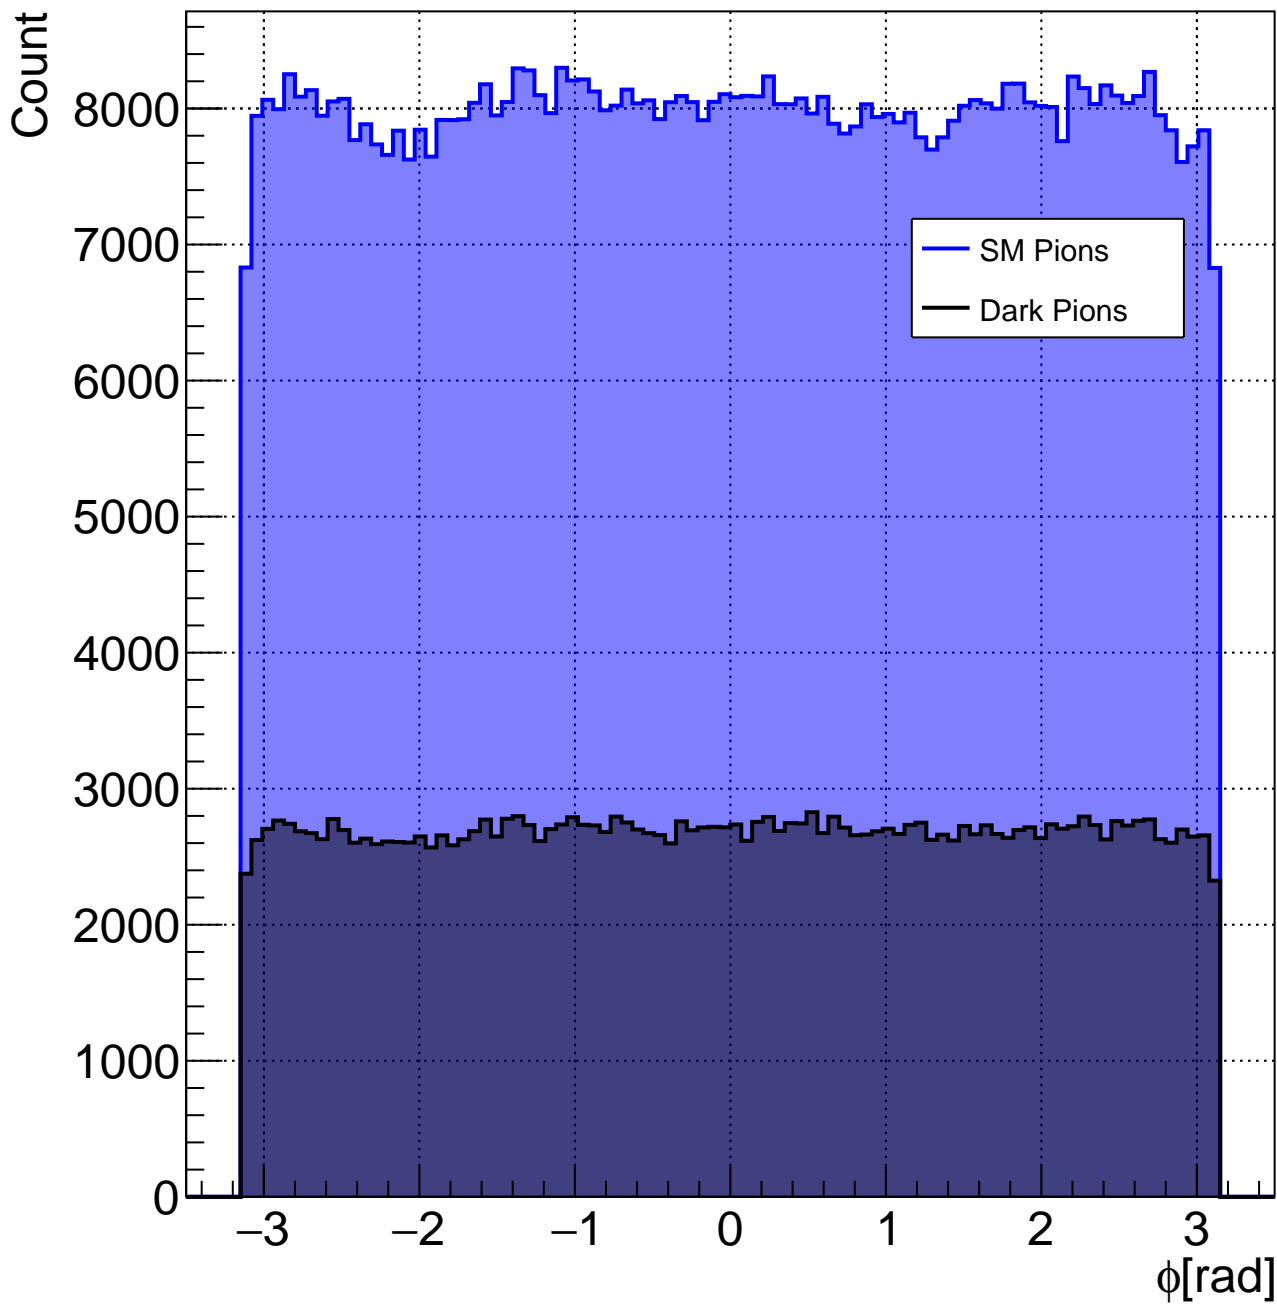

Number of Tracks per Event - Model A

Track ϕ - Model A

Track η - Model A

Track θ - Model A

Truth Particle PDG_Id - A_1400_20_4

Truth Particle PDG_Id - A_1400_20_4

Truth Particle PDG_Id - A_1400_20_4

Number of Truth Pions - A_1400_20_4

Number of Truth Pions - B_1400_20_4

Number of Truth Pions - C_1400_75_4

Number of Truth Pions - D_1400_20_4

Number of Truth Pions - E_1400_75_4

Truth Pions - pT - A_1400_20_4

Truth Pions - Energy - B_1400_20_4

Truth Pions - pT - C_1400_75_4

Truth Pions - pT - D_1400_2_4

Truth Pions - pT - E_1400_75_4

Truth Pions - ϕ - A_1400_20_4

Truth Pions - ϕ - B_1400_20_4

Truth Pions - ϕ - C_1400_75_4

Truth Pions - ϕ - D_1400_2_4

Truth Pions - η - E_1400_75_4

Truth Pions - η - A_1400_20_4

Truth Pions - η - B_1400_20_4

Truth Pions - η - C_1400_75_4

Truth Pions - η - D_1400_2_4

Truth Pions - η - E_1400_75_4

Truth Pions - Energy - A_1400_20_4