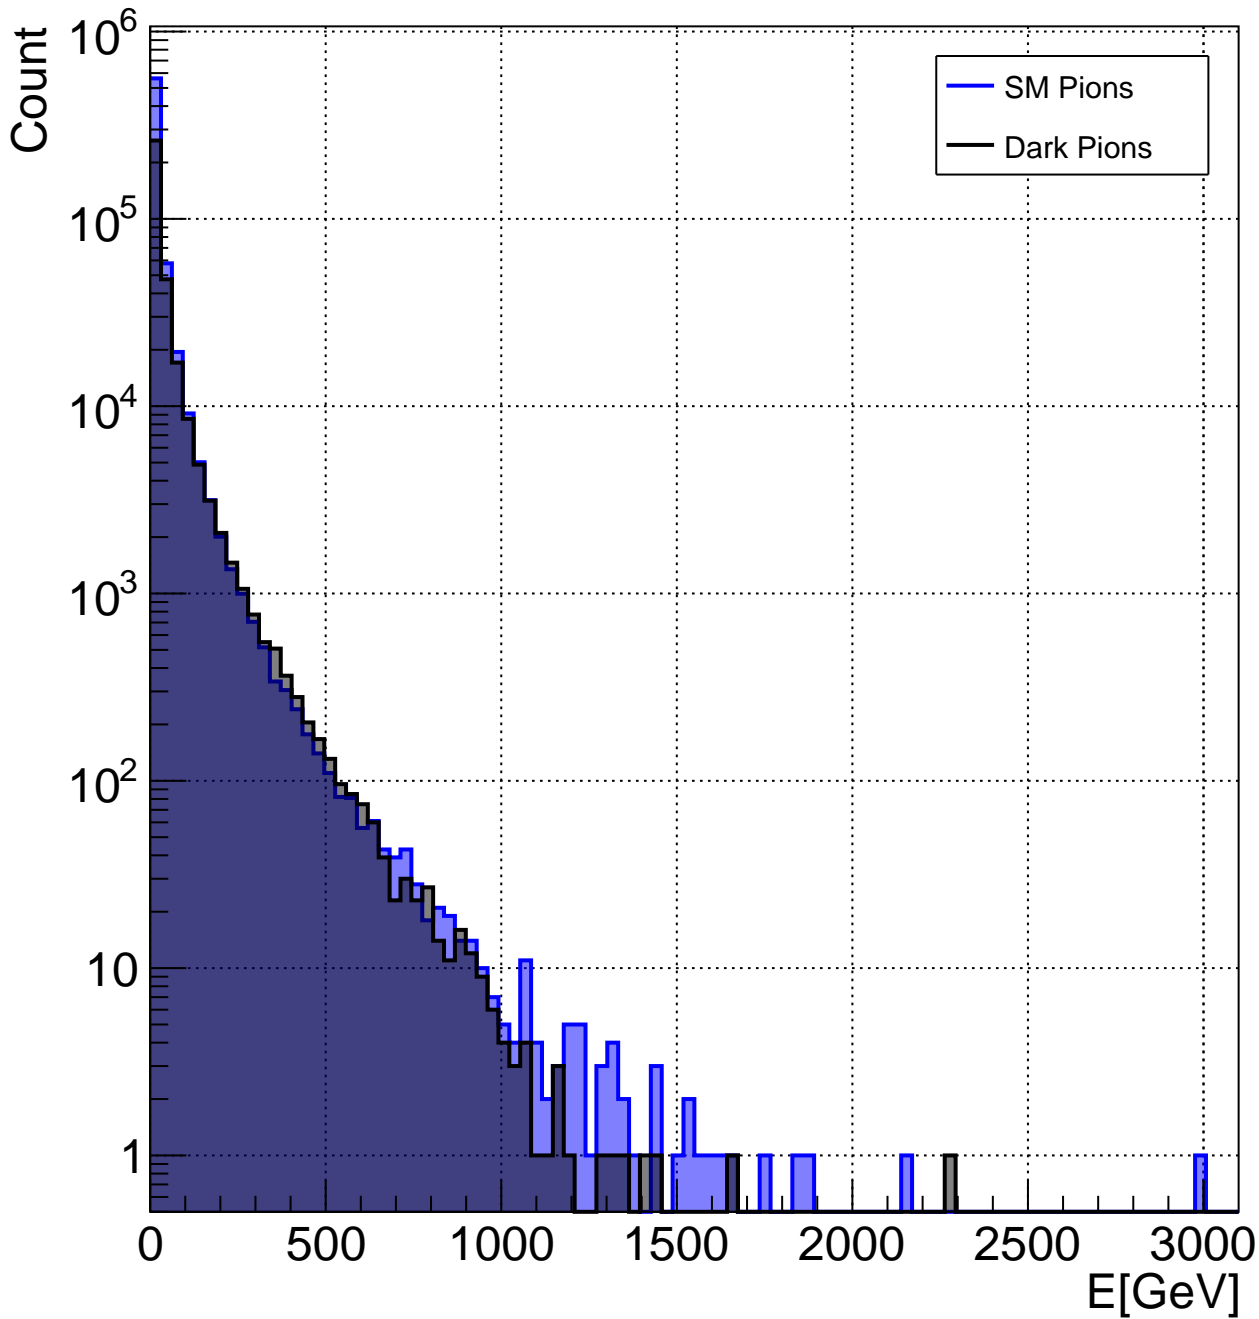

Number of Tracks per Event - Model A

Track ϕ - Model A

Track η - Model A

Track θ - Model A

Truth Particle PDG_Id - A_1400_20_4

Truth Particle PDG_Id - A_1400_20_4

Truth Particle PDG_Id - A_1400_20_4

Number of Truth Pions - A_1400_20_4

Truth Pions - pT - C_1400_75_4

Truth Pions - pT - D_1400_2_4

Truth Pions - pT - E_1400_75_4

Truth Pions - ϕ - A_1400_20_4

Truth Pions - ϕ - B_1400_20_4

Truth Pions - ϕ - C_1400_75_4

Truth Pions - ϕ - D_1400_2_4

Truth Pions - η - E_1400_75_4

Truth Pions - η - A_1400_20_4

Truth Pions - η - B_1400_20_4

Truth Pions - η - C_1400_75_4

Truth Pions - η - D_1400_2_4

Truth Pions - η - E_1400_75_4

Truth Pions - Energy - A_1400_20_4

Truth Pions - Energy - B_1400_20_4

Truth Pions - Energy - C_1400_75_4

Truth Pions - Energy - D_1400_2_4

Truth Pions - Energy - E_1400_75_4