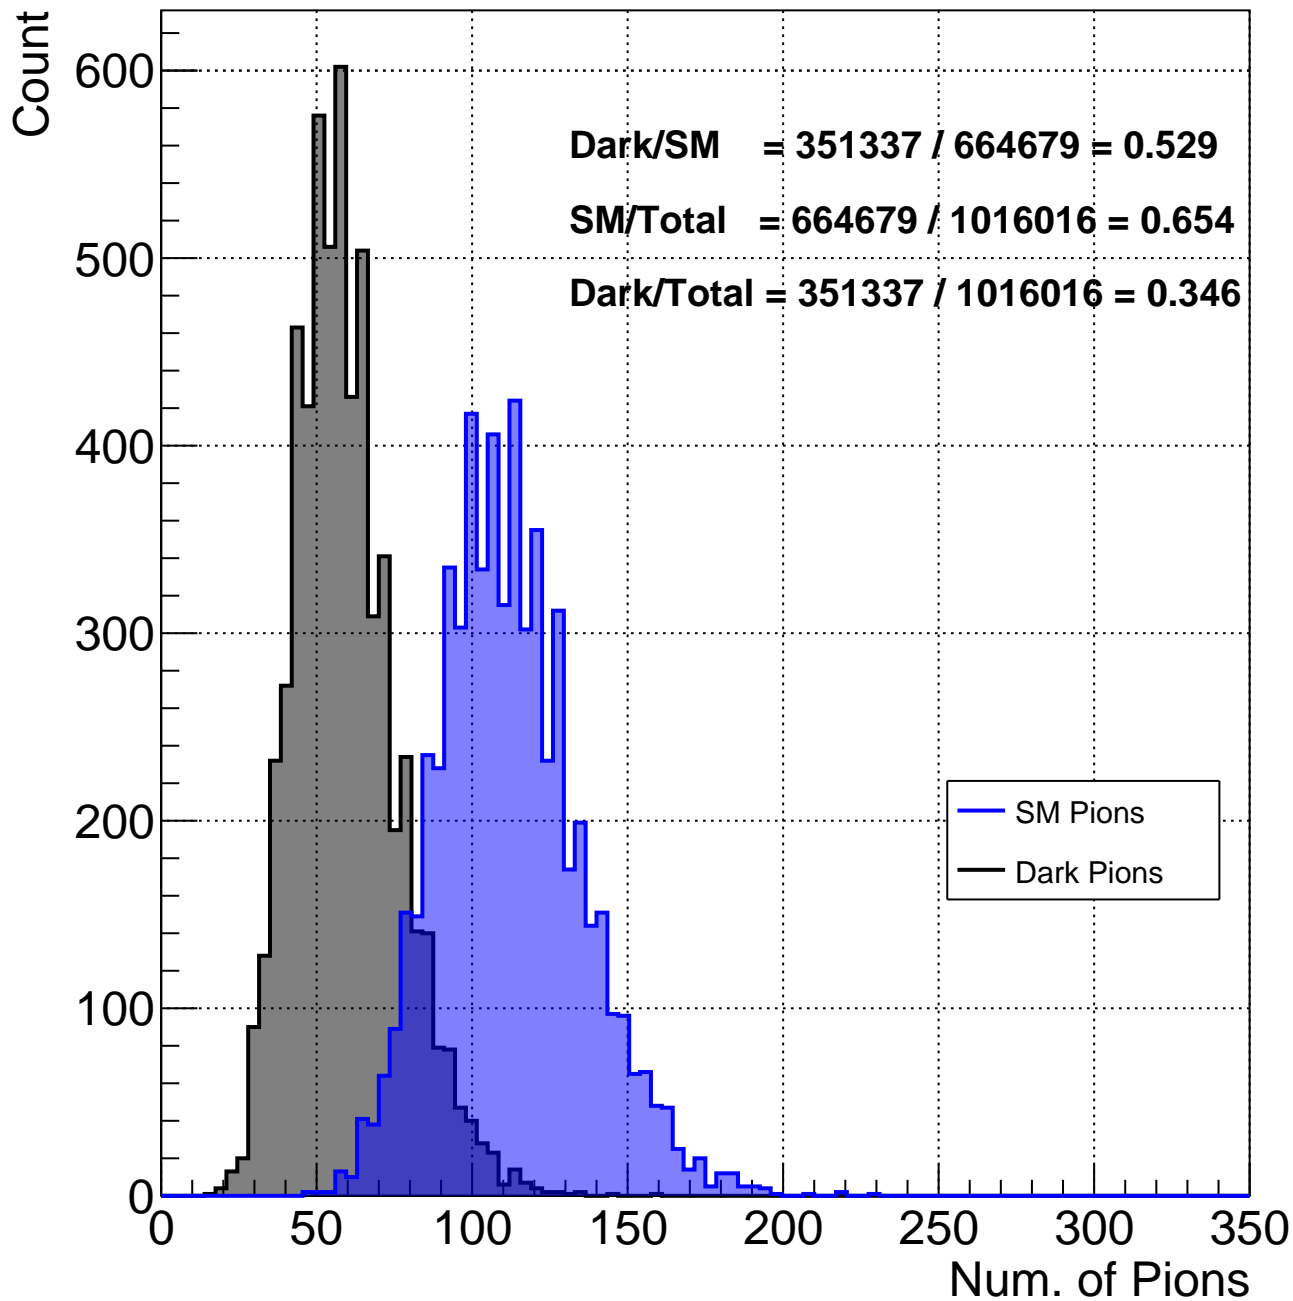

Number of Tracks per Event - Model A

Track ϕ - Model A

Track η - Model A

Track θ - Model A

Truth Particle PDG_Id - A_1400_20_4

Truth Particle PDG_Id - A_1400_20_4

Truth Particle PDG_Id - A_1400_20_4

Number of Truth Pions - A_1400_20_4

Number of Truth Pions - B_1400_20_4

Number of Truth Pions - C_1400_75_4

Number of Truth Pions - D_1400_20_4

Number of Truth Pions - E_1400_75_4

Truth Pions - pT - A_1400_20_4

Truth Pions - Energy - B_1400_20_4

Truth Pions - pT - C_1400_75_4

Truth Pions - pT - D_1400_2_4

Truth Pions - pT - E_1400_75_4

Truth Pions - ϕ - A_1400_20_4

Truth Pions - ϕ - B_1400_20_4

Truth Pions - ϕ - C_1400_75_4

Truth Pions - ϕ - D_1400_2_4

Truth Pions - η - E_1400_75_4

Truth Pions - η - A_1400_20_4

Truth Pions - η - B_1400_20_4

Truth Pions - η - C_1400_75_4

Truth Pions - η - D_1400_2_4

Truth Pions - η - E_1400_75_4

Truth Pions - Energy - A_1400_20_4