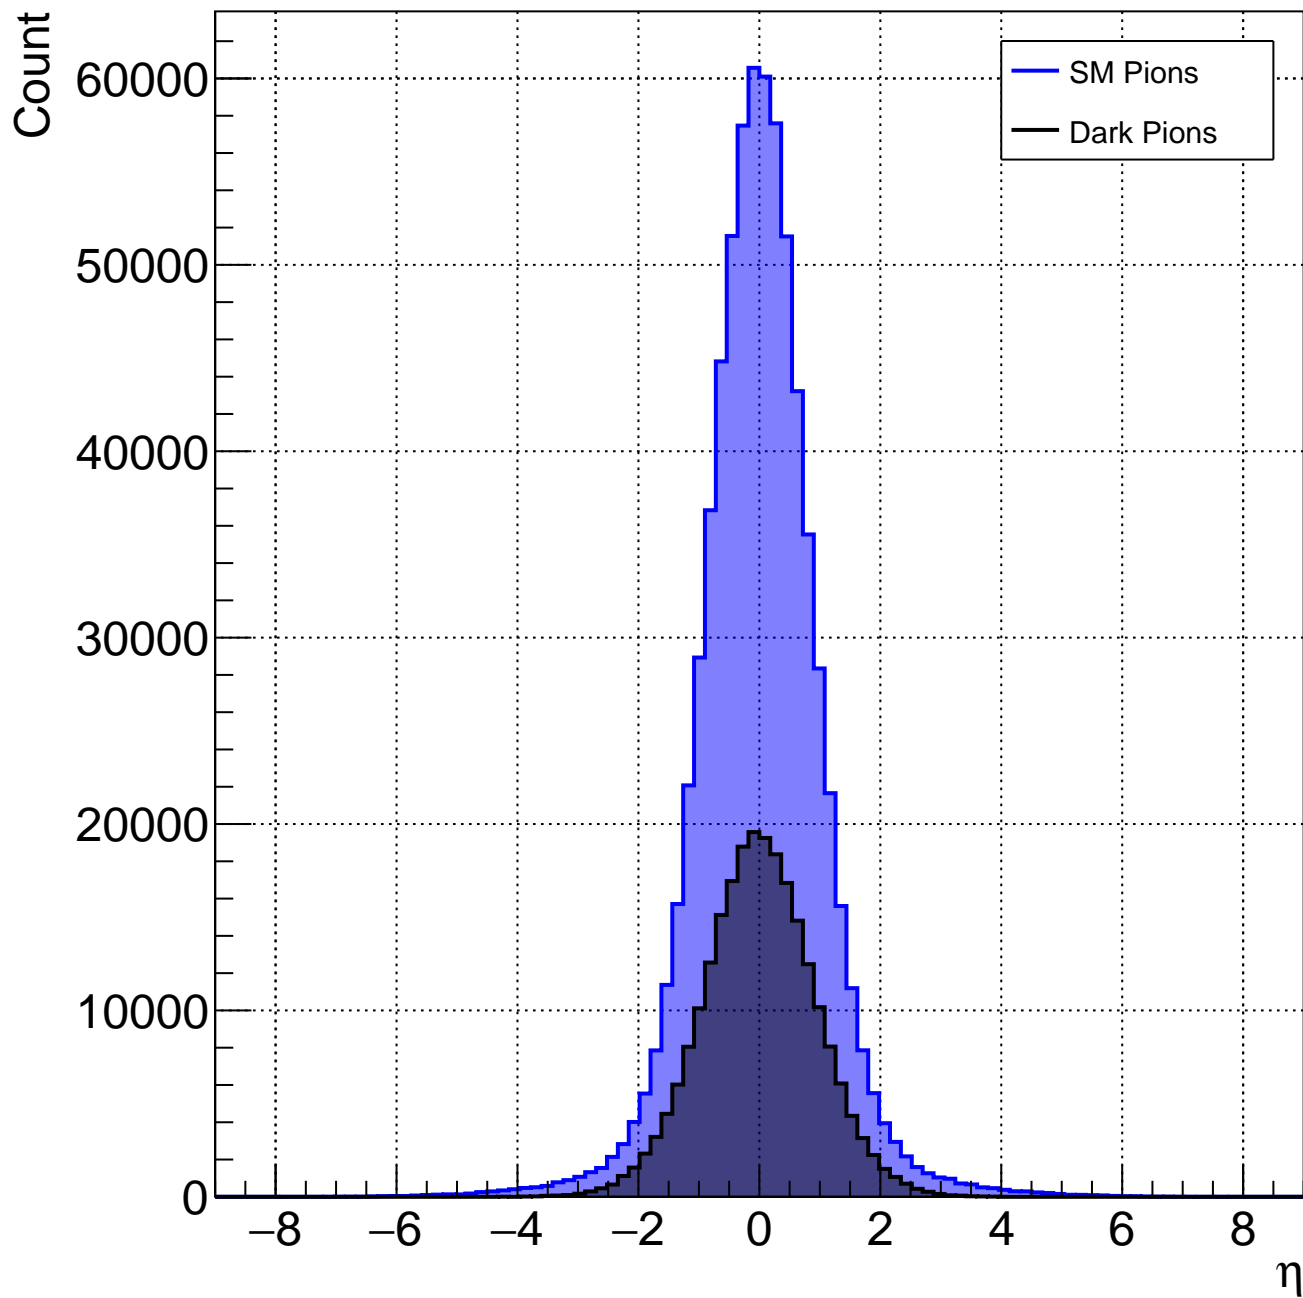

Number of Tracks per Event - Model A

Track ϕ - Model A

Track η - Model A

Track θ - Model A

Truth Particle PDG_Id - A_1400_20_4

Truth Particle PDG_Id - A_1400_20_4

Truth Particle PDG_Id - A_1400_20_4

Number of Truth Pions - A_1400_20_4

Number of Truth Pions - B_1400_20_4

Number of Truth Pions - C_1400_75_4

Number of Truth Pions - D_1400_20_4

Number of Truth Pions - E_1400_75_4

Truth Pions - pT - A_1400_20_4

Truth Pions - Energy - B_1400_20_4

Truth Pions - pT - C_1400_75_4

Truth Pions - pT - D_1400_2_4

Truth Pions - pT - E_1400_75_4

Truth Pions - ϕ - A_1400_20_4

Truth Pions - ϕ - B_1400_20_4

Truth Pions - ϕ - C_1400_75_4

Truth Pions - ϕ - D_1400_2_4

Truth Pions - η - E_1400_75_4

Truth Pions - η - A_1400_20_4

Truth Pions - η - B_1400_20_4

Truth Pions - η - C_1400_75_4

Truth Pions - η - D_1400_2_4

Truth Pions - η - E_1400_75_4

Truth Pions - Energy - A_1400_20_4