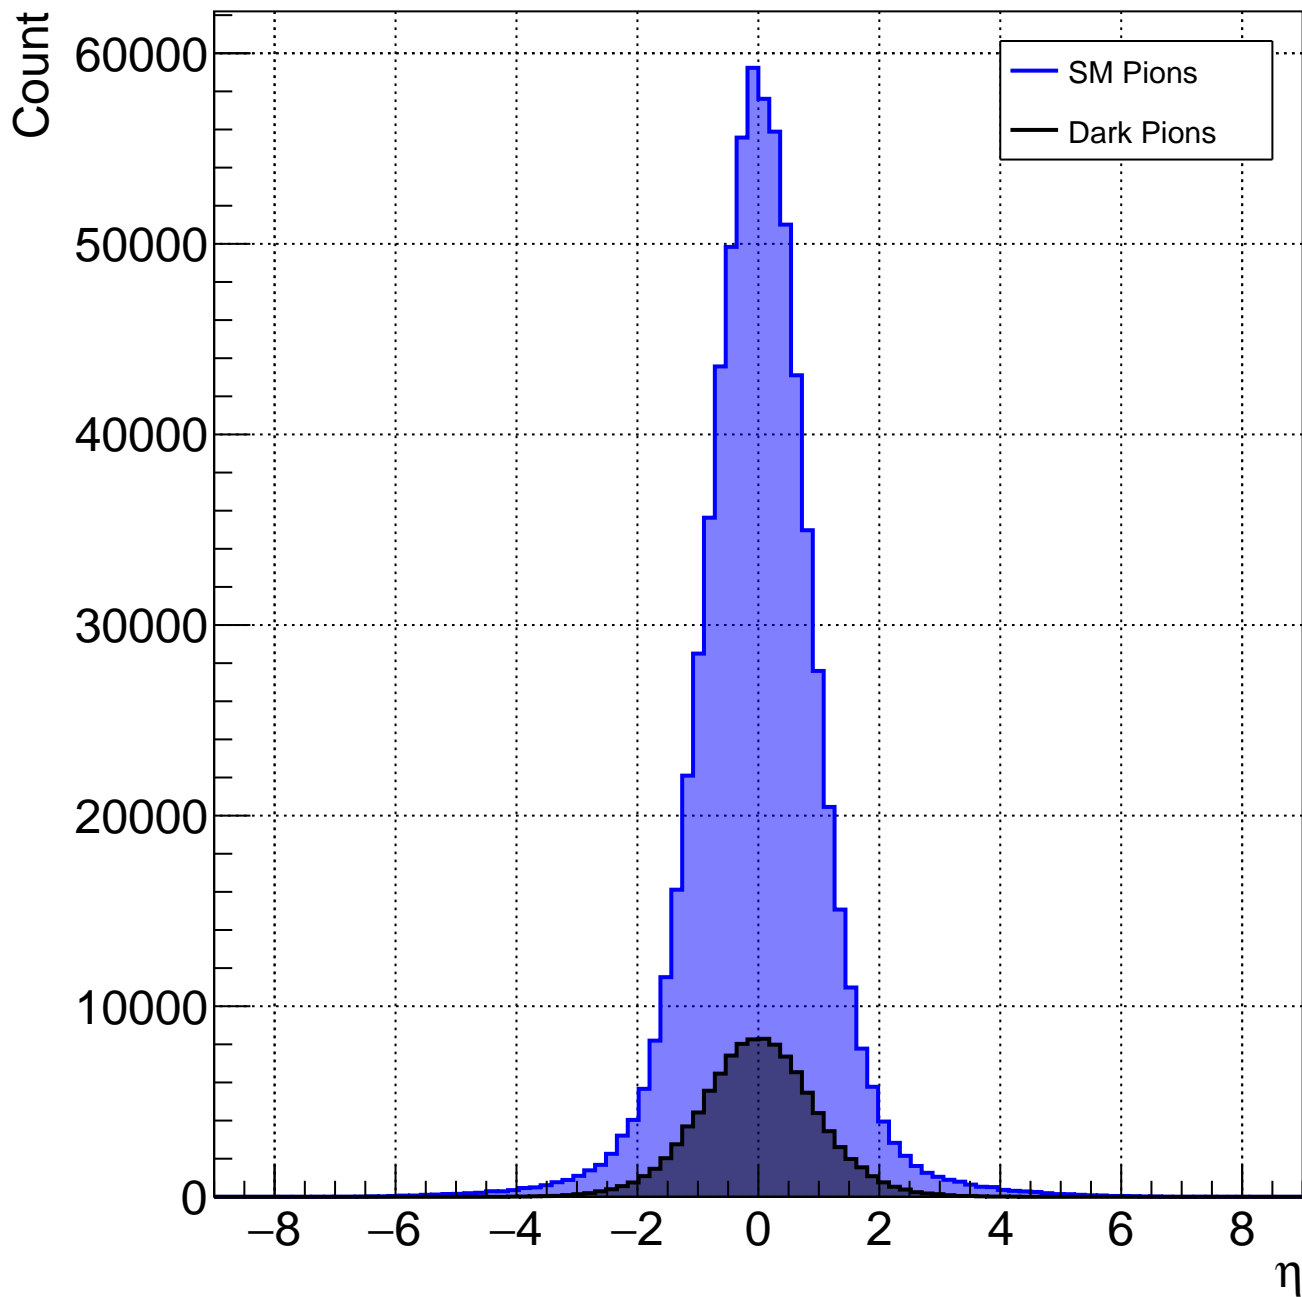

Number of Tracks per Event - Model A

Track ϕ - Model A

Track η - Model A

Track θ - Model A

Truth Particle PDG_Id - A_1400_20_4

Truth Particle PDG_Id - A_1400_20_4

Truth Particle PDG_Id - A_1400_20_4

Number of Truth Pions - A_1400_20_4

Number of Truth Pions - B_1400_20_4

Number of Truth Pions - C_1400_75_4

Number of Truth Pions - D_1400_20_4

Number of Truth Pions - E_1400_75_4

Truth Pions - pT - A_1400_20_4

Truth Pions - Energy - B_1400_20_4

Truth Pions - η - E_1400_75_4

Truth Pions - η - A_1400_20_4

Truth Pions - η - B_1400_20_4

Truth Pions - η - C_1400_75_4

Truth Pions - η - D_1400_2_4

Truth Pions - η - E_1400_75_4

Truth Pions - Energy - A_1400_20_4

Truth Pions - Energy - B_1400_20_4

Truth Pions - Energy - C_1400_75_4

Truth Pions - Energy - D_1400_2_4

Truth Pions - Energy - E_1400_75_4