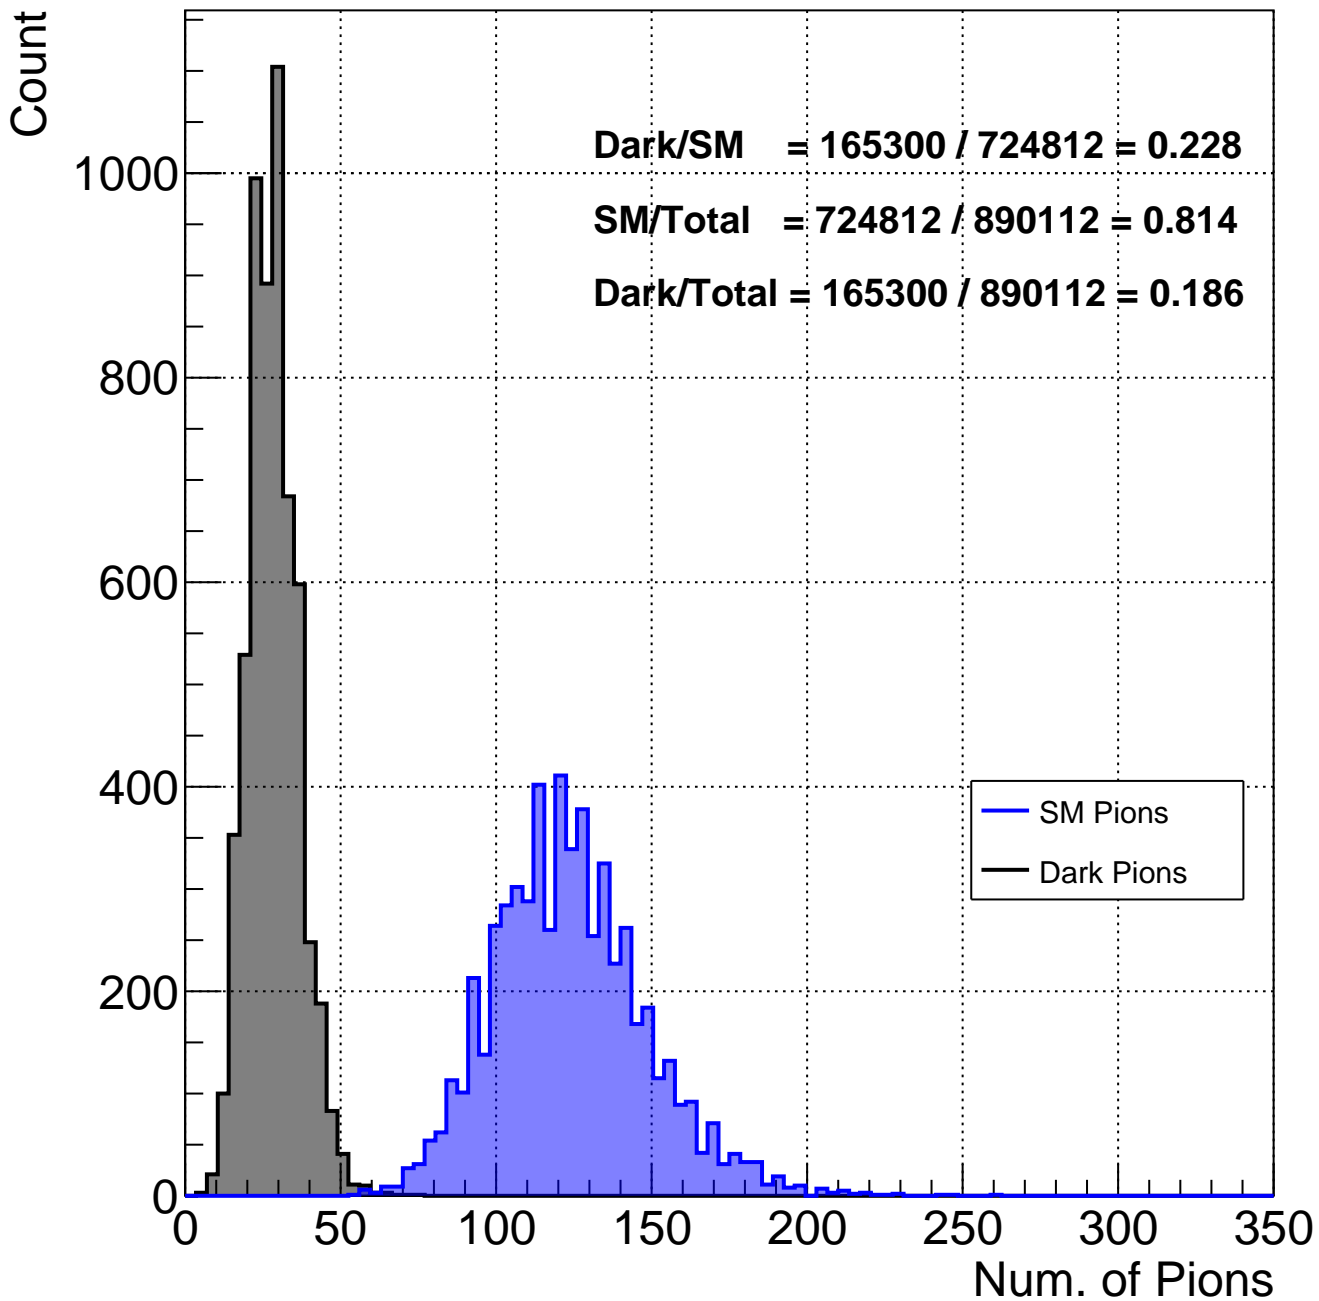

Number of Tracks per Event - Model A

Track ϕ - Model A

Track η - Model A

Track θ - Model A

Truth Particle PDG_Id - A_1400_20_4

Truth Particle PDG_Id - A_1400_20_4

Truth Particle PDG_Id - A_1400_20_4

Number of Truth Pions - A_1400_20_4

Number of Truth Pions - B_1400_20_4

Number of Truth Pions - C_1400_75_4

Number of Truth Pions - D_1400_20_4

Number of Truth Pions - E_1400_75_4

Truth Pions - pT - A_1400_20_4

Truth Pions - Energy - B_1400_20_4

Truth Pions - pT - C_1400_75_4

Truth Pions - pT - D_1400_2_4

Truth Pions - pT - E_1400_75_4

Truth Pions - ϕ - A_1400_20_4

Truth Pions - ϕ - B_1400_20_4

Truth Pions - ϕ - C_1400_75_4

Truth Pions - ϕ - D_1400_2_4

Truth Pions - η - E_1400_75_4

Truth Pions - η - A_1400_20_4

Truth Pions - η - B_1400_20_4

Truth Pions - η - C_1400_75_4

Truth Pions - η - D_1400_2_4

Truth Pions - η - E_1400_75_4

Truth Pions - Energy - A_1400_20_4