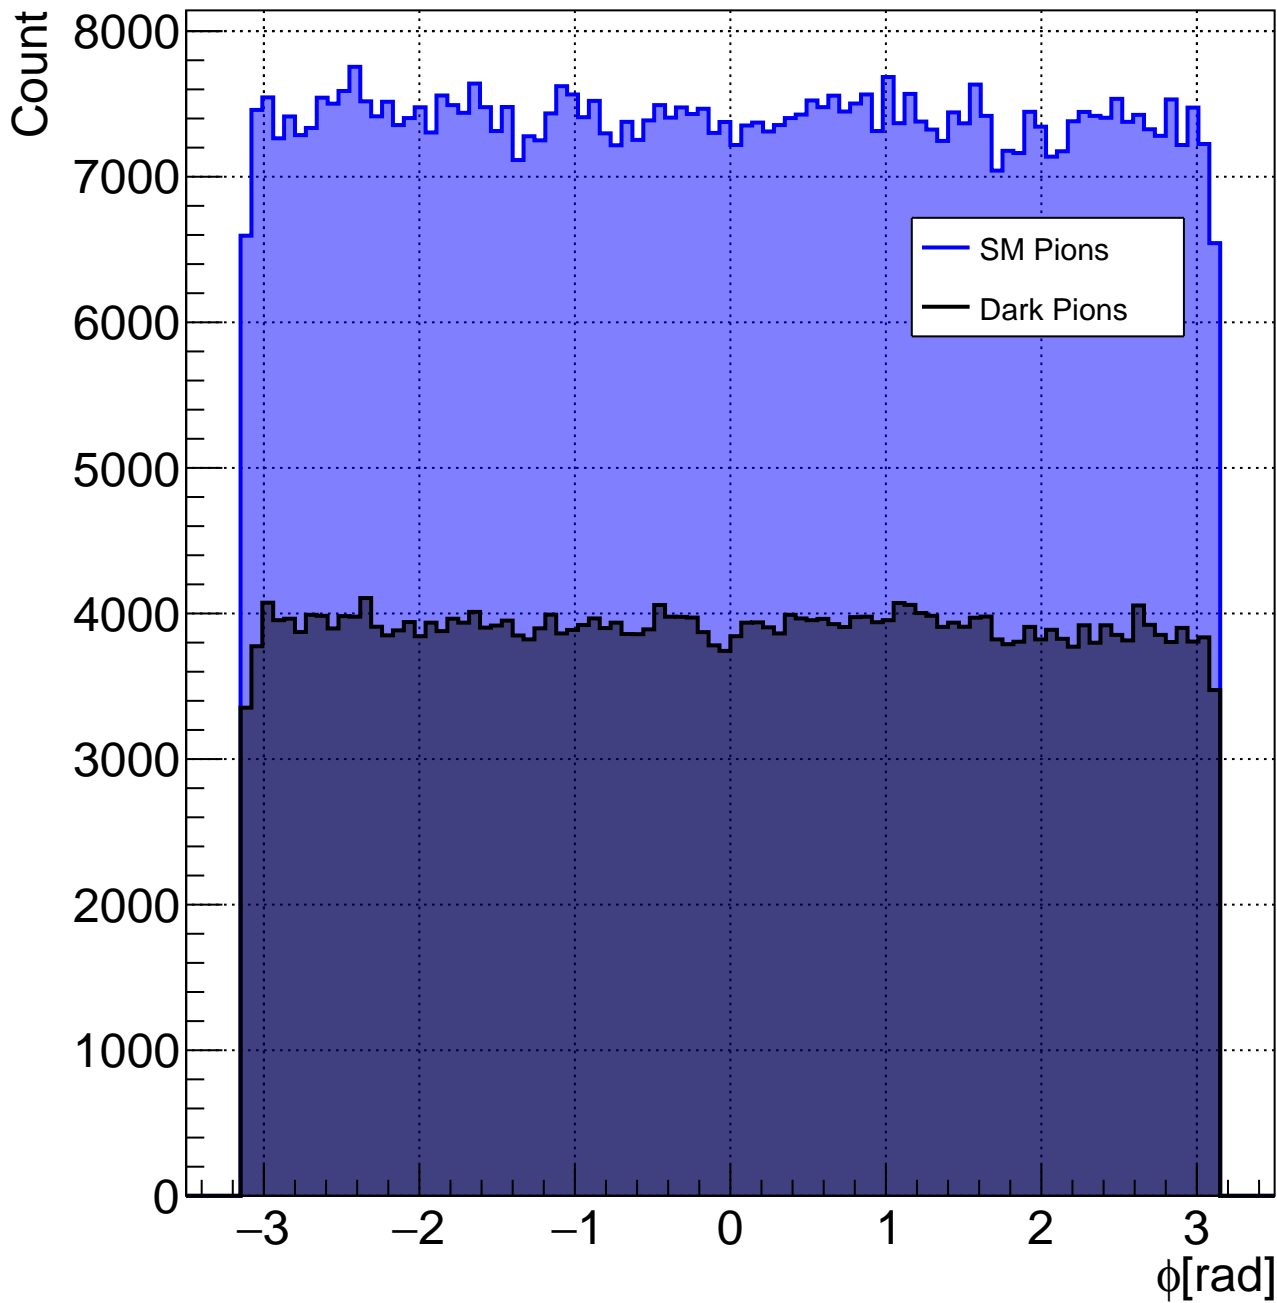

Number of Tracks per Event - Model A

Track ϕ - Model A

Track η - Model A

Track θ - Model A

Truth Particle PDG_Id - A_1400_20_4

Truth Particle PDG_Id - A_1400_20_4

Truth Particle PDG_Id - A_1400_20_4

Number of Truth Pions - A_1400_20_4

Number of Truth Pions - B_1400_20_4

Number of Truth Pions - C_1400_75_4

Number of Truth Pions - D_1400_20_4

Number of Truth Pions - E_1400_75_4

Truth Pions - pT - A_1400_20_4

Truth Pions - Energy - B_1400_20_4

Truth Pions - pT - C_1400_75_4

Truth Pions - pT - D_1400_2_4

Truth Pions - pT - E_1400_75_4

Truth Pions - ϕ - A_1400_20_4

Truth Pions - ϕ - B_1400_20_4

Truth Pions - ϕ - C_1400_75_4

Truth Pions - ϕ - D_1400_2_4

Truth Pions - η - E_1400_75_4

Truth Pions - η - A_1400_20_4

Truth Pions - η - B_1400_20_4

Truth Pions - η - C_1400_75_4

Truth Pions - η - D_1400_2_4

Truth Pions - η - E_1400_75_4

Truth Pions - Energy - A_1400_20_4