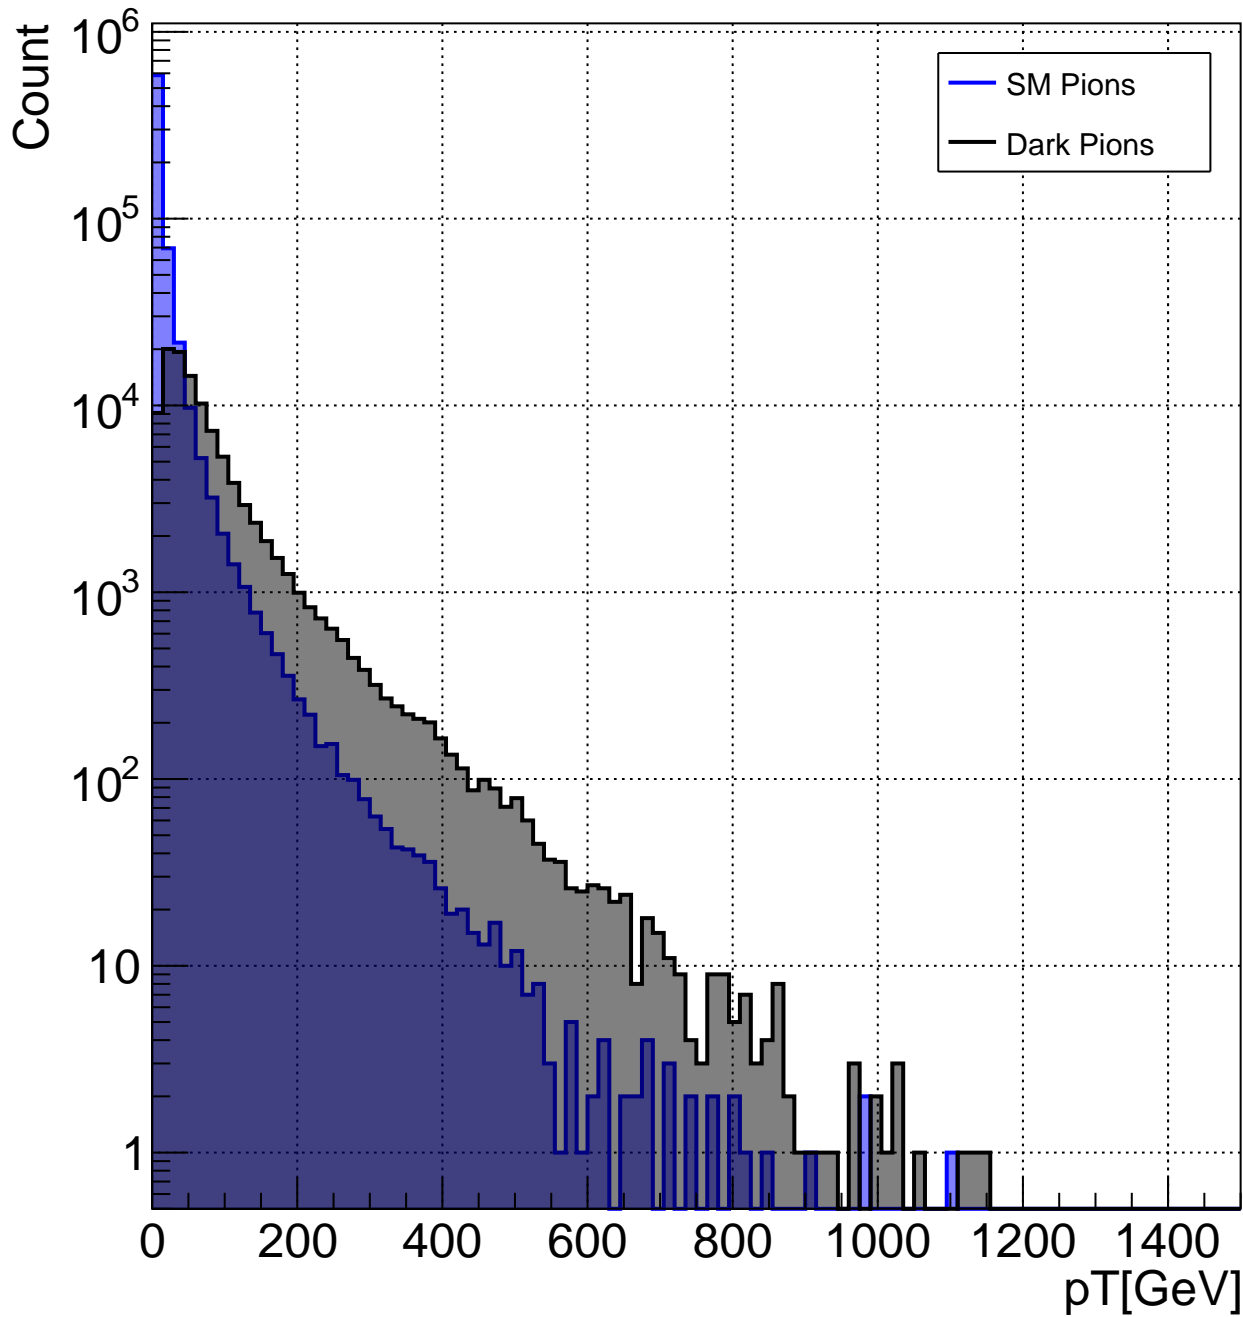

Number of Tracks per Event - Model A

Track ϕ - Model A

Track η - Model A

Track θ - Model A

Truth Particle PDG_Id - A_1400_20_4

Truth Particle PDG_Id - A_1400_20_4

Truth Particle PDG_Id - A_1400_20_4

Number of Truth Pions - A_1400_20_4

Number of Truth Pions - B_1400_20_4

Number of Truth Pions - C_1400_75_4

Number of Truth Pions - D_1400_20_4

Number of Truth Pions - E_1400_75_4

Truth Pions - pT - A_1400_20_4

Truth Pions - Energy - B_1400_20_4

Truth Pions - pT - C_1400_75_4

Truth Pions - pT - D_1400_2_4

Truth Pions - pT - E_1400_75_4

Truth Pions - ϕ - A_1400_20_4

Truth Pions - ϕ - B_1400_20_4

Truth Pions - ϕ - C_1400_75_4

Truth Pions - ϕ - D_1400_2_4

Truth Pions - η - E_1400_75_4

Truth Pions - η - A_1400_20_4

Truth Pions - η - B_1400_20_4

Truth Pions - η - C_1400_75_4

Truth Pions - η - D_1400_2_4

Truth Pions - η - E_1400_75_4

Truth Pions - Energy - A_1400_20_4