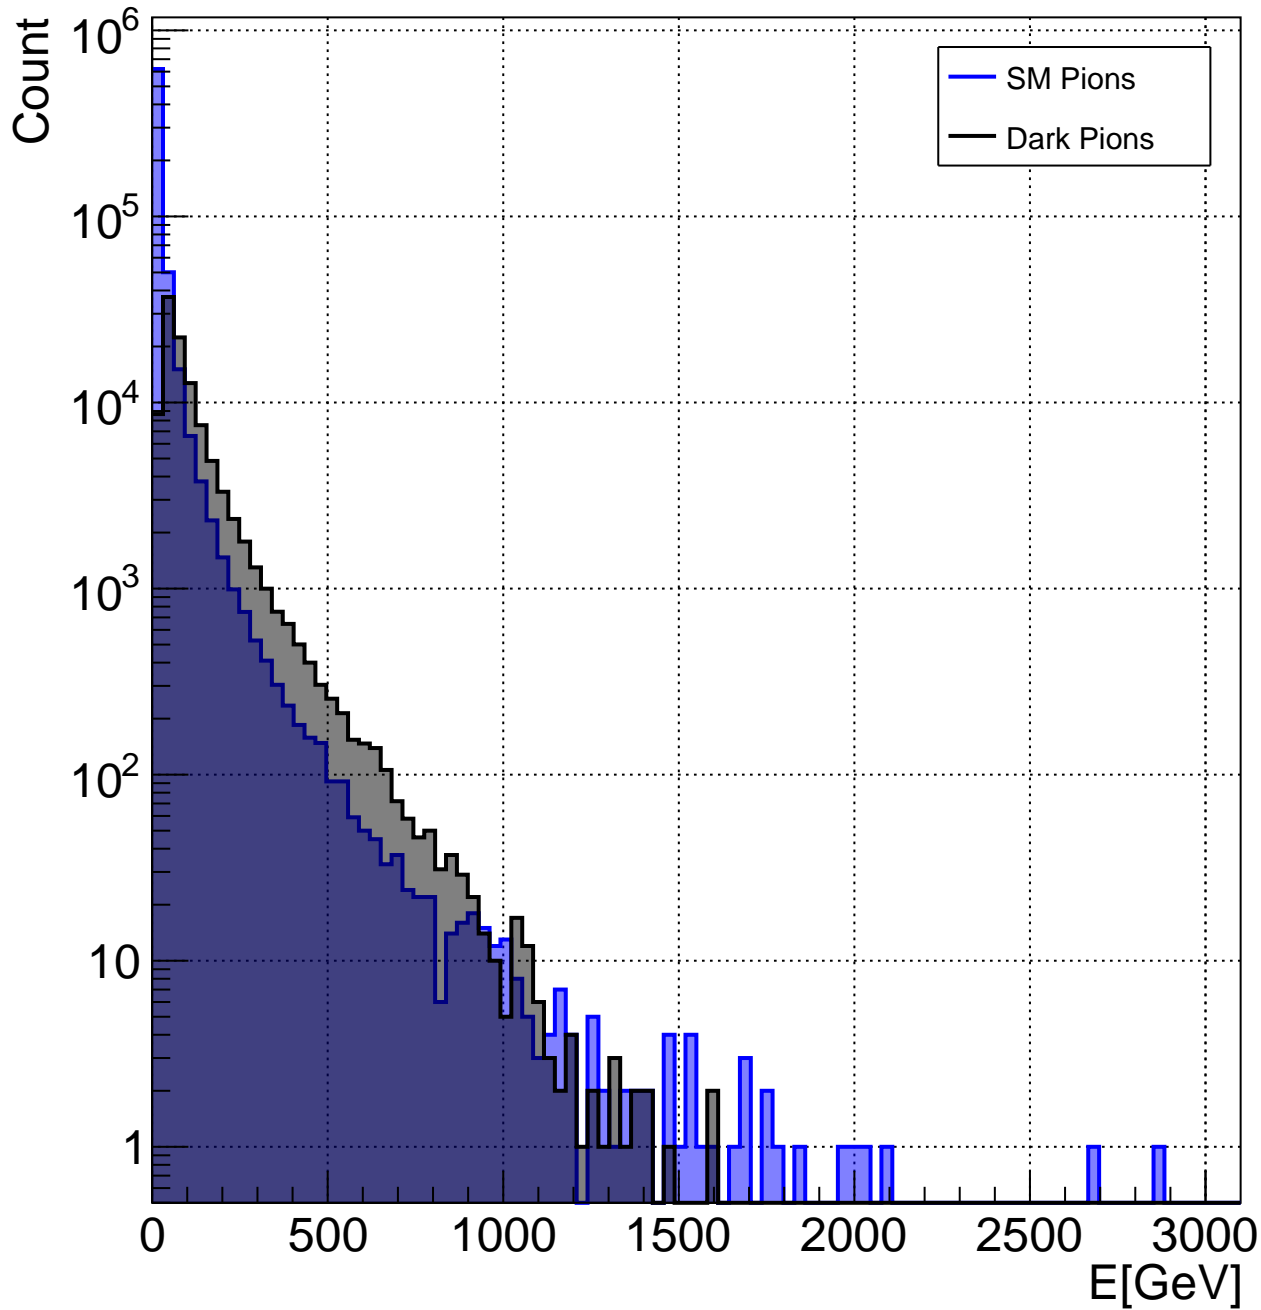

Number of Tracks per Event - Model A

Track ϕ - Model A

Track η - Model A

Track θ - Model A

Truth Particle PDG_Id - A_1400_20_4

Truth Particle PDG_Id - A_1400_20_4

Truth Particle PDG_Id - A_1400_20_4

Number of Truth Pions - A_1400_20_4

Truth Pions - pT - C_1400_75_4

Truth Pions - pT - D_1400_2_4

Truth Pions - pT - E_1400_75_4

Truth Pions - ϕ - A_1400_20_4

Truth Pions - ϕ - B_1400_20_4

Truth Pions - ϕ - C_1400_75_4

Truth Pions - ϕ - D_1400_2_4

Truth Pions - η - E_1400_75_4

Truth Pions - η - A_1400_20_4

Truth Pions - η - B_1400_20_4

Truth Pions - η - C_1400_75_4

Truth Pions - η - D_1400_2_4

Truth Pions - η - E_1400_75_4

Truth Pions - Energy - A_1400_20_4

Truth Pions - Energy - B_1400_20_4

Truth Pions - Energy - C_1400_75_4

Truth Pions - Energy - D_1400_2_4

Truth Pions - Energy - E_1400_75_4