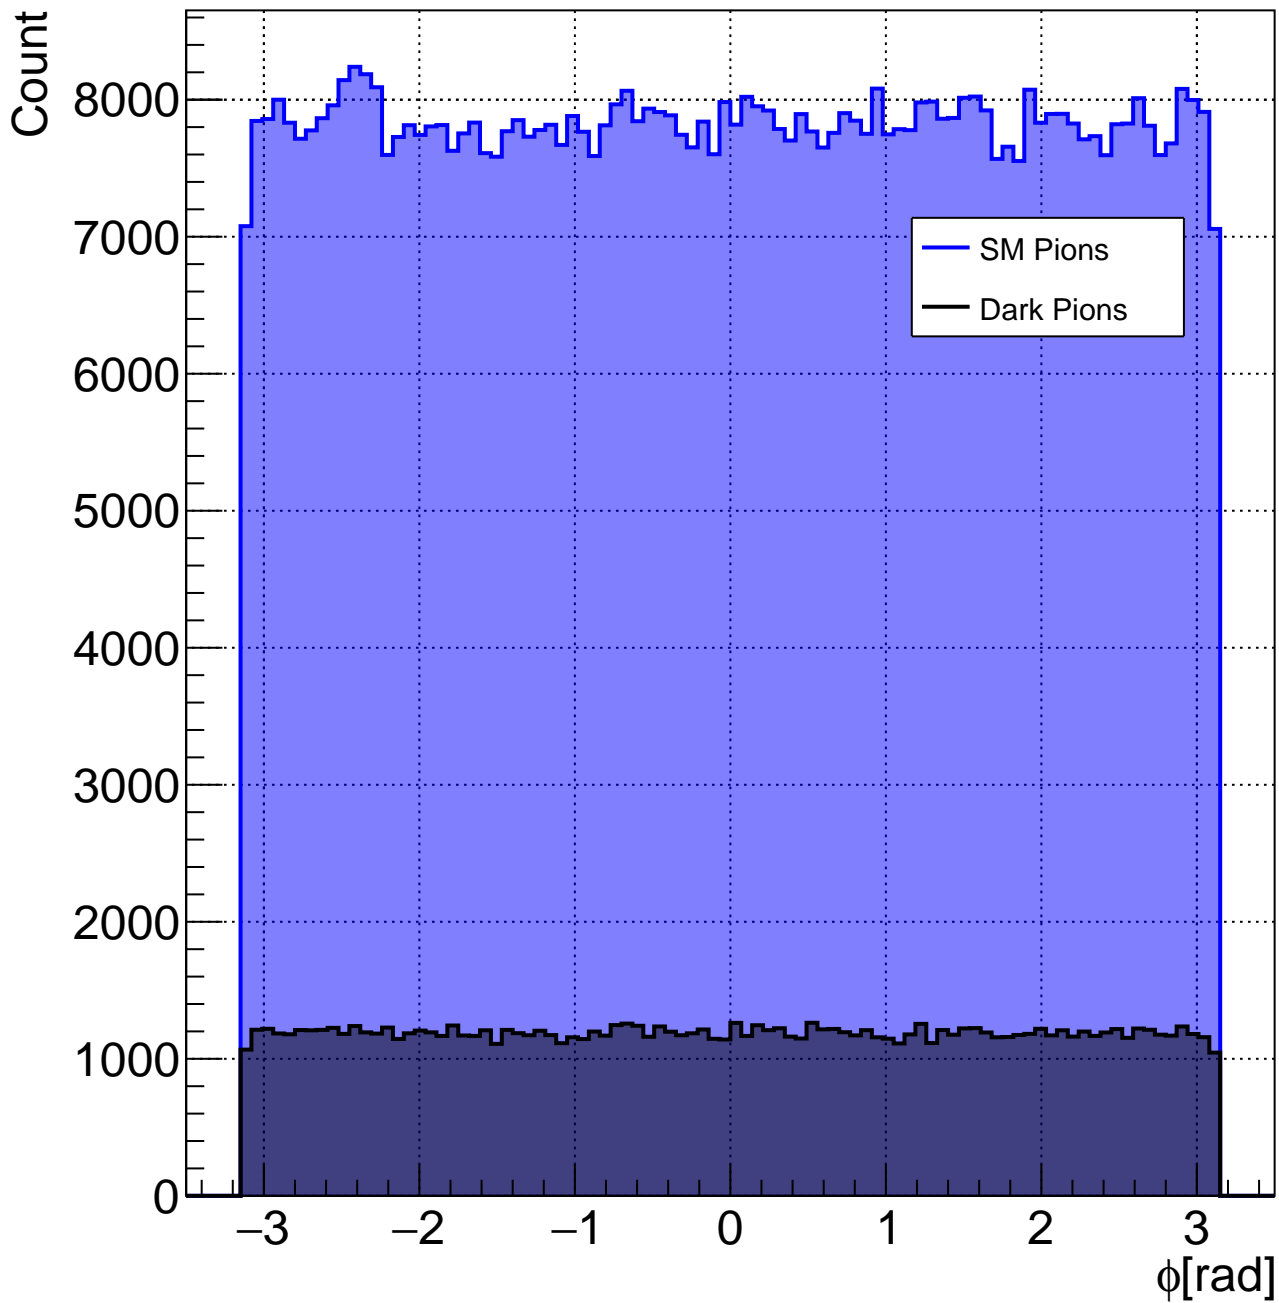

Number of Tracks per Event - Model A

Track ϕ - Model A

Track η - Model A

Track θ - Model A

Truth Particle PDG_Id - A_1400_20_4

Truth Particle PDG_Id - A_1400_20_4

Truth Particle PDG_Id - A_1400_20_4

Number of Truth Pions - A_1400_20_4

Number of Truth Pions - B_1400_20_4

Number of Truth Pions - C_1400_75_4

Number of Truth Pions - D_1400_20_4

Number of Truth Pions - E_1400_75_4

Truth Pions - pT - A_1400_20_4

Truth Pions - Energy - B_1400_20_4

Truth Pions - pT - C_1400_75_4

Truth Pions - pT - D_1400_2_4

Truth Pions - pT - E_1400_75_4

Truth Pions - ϕ - A_1400_20_4

Truth Pions - ϕ - B_1400_20_4

Truth Pions - ϕ - C_1400_75_4

Truth Pions - ϕ - D_1400_2_4

Truth Pions - η - E_1400_75_4

Truth Pions - η - A_1400_20_4

Truth Pions - η - B_1400_20_4

Truth Pions - η - C_1400_75_4

Truth Pions - η - D_1400_2_4

Truth Pions - η - E_1400_75_4

Truth Pions - Energy - A_1400_20_4