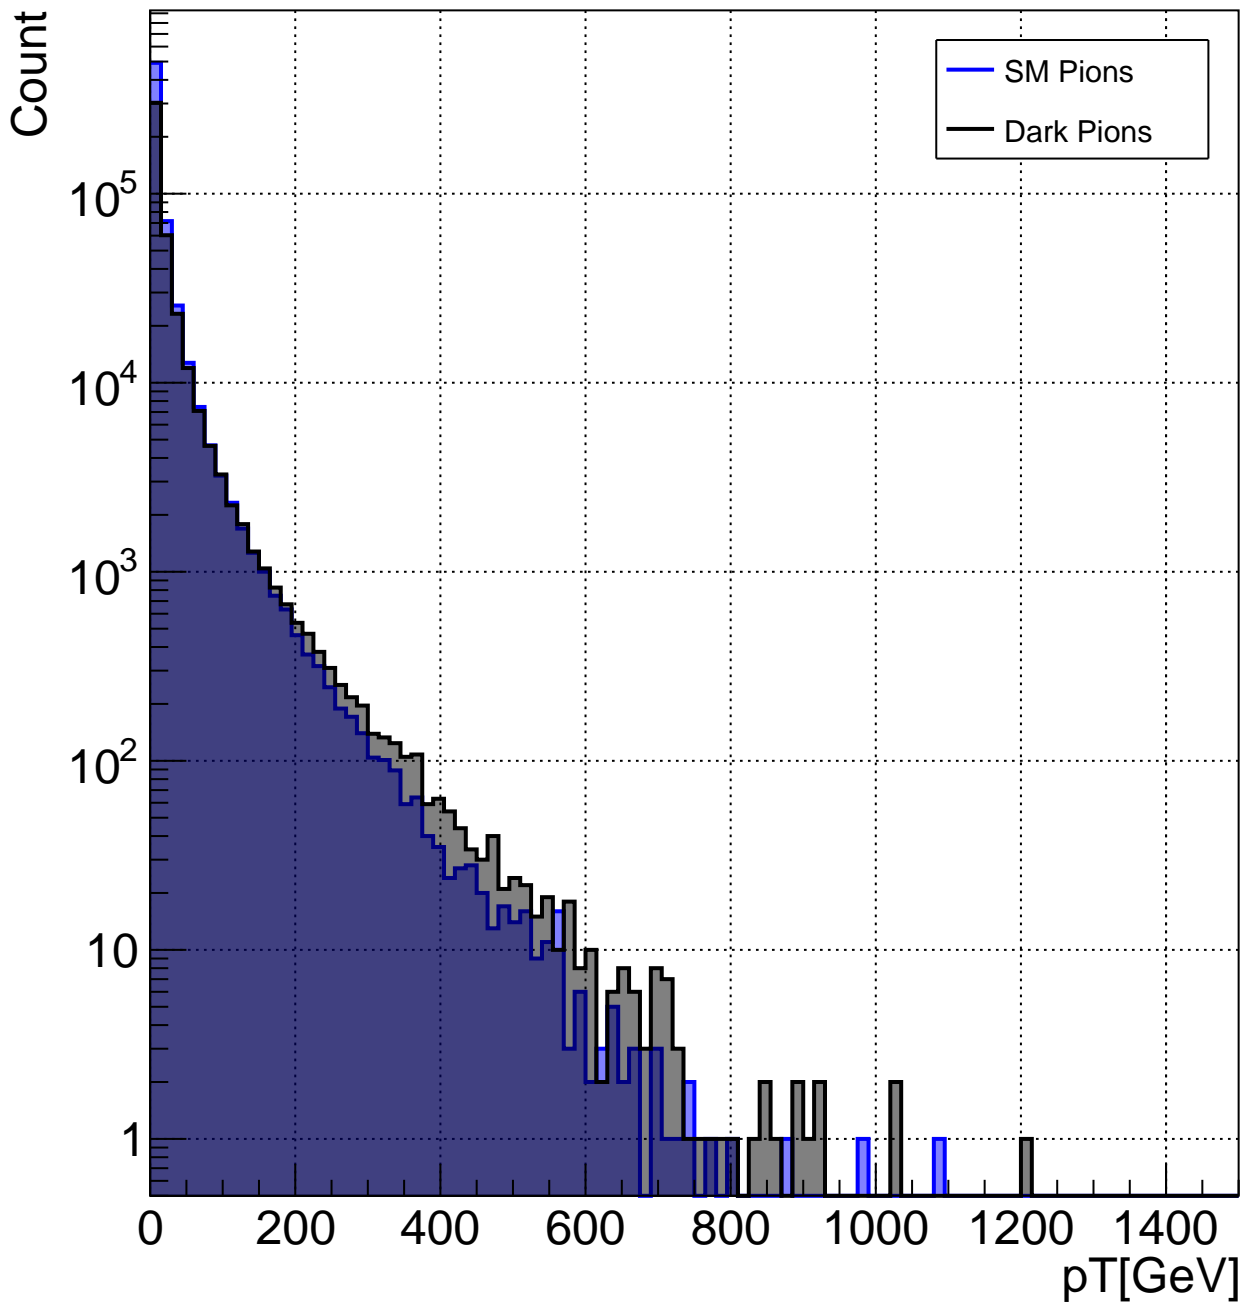

Number of Tracks per Event - Model A

Track ϕ - Model A

Track η - Model A

Track θ - Model A

Truth Particle PDG_Id - A_1400_20_4

Truth Particle PDG_Id - A_1400_20_4

Truth Particle PDG_Id - A_1400_20_4

Number of Truth Pions - A_1400_20_4

Number of Truth Pions - B_1400_20_4

Number of Truth Pions - C_1400_75_4

Number of Truth Pions - D_1400_20_4

Number of Truth Pions - E_1400_75_4

Truth Pions - pT - A_1400_20_4

Truth Pions - Energy - B_1400_20_4

Truth Pions - pT - C_1400_75_4

Truth Pions - pT - D_1400_2_4

Truth Pions - pT - E_1400_75_4

Truth Pions - ϕ - A_1400_20_4

Truth Pions - ϕ - B_1400_20_4

Truth Pions - ϕ - C_1400_75_4

Truth Pions - ϕ - D_1400_2_4

Truth Pions - η - E_1400_75_4

Truth Pions - η - A_1400_20_4

Truth Pions - η - B_1400_20_4

Truth Pions - η - C_1400_75_4

Truth Pions - η - D_1400_2_4

Truth Pions - η - E_1400_75_4

Truth Pions - Energy - A_1400_20_4