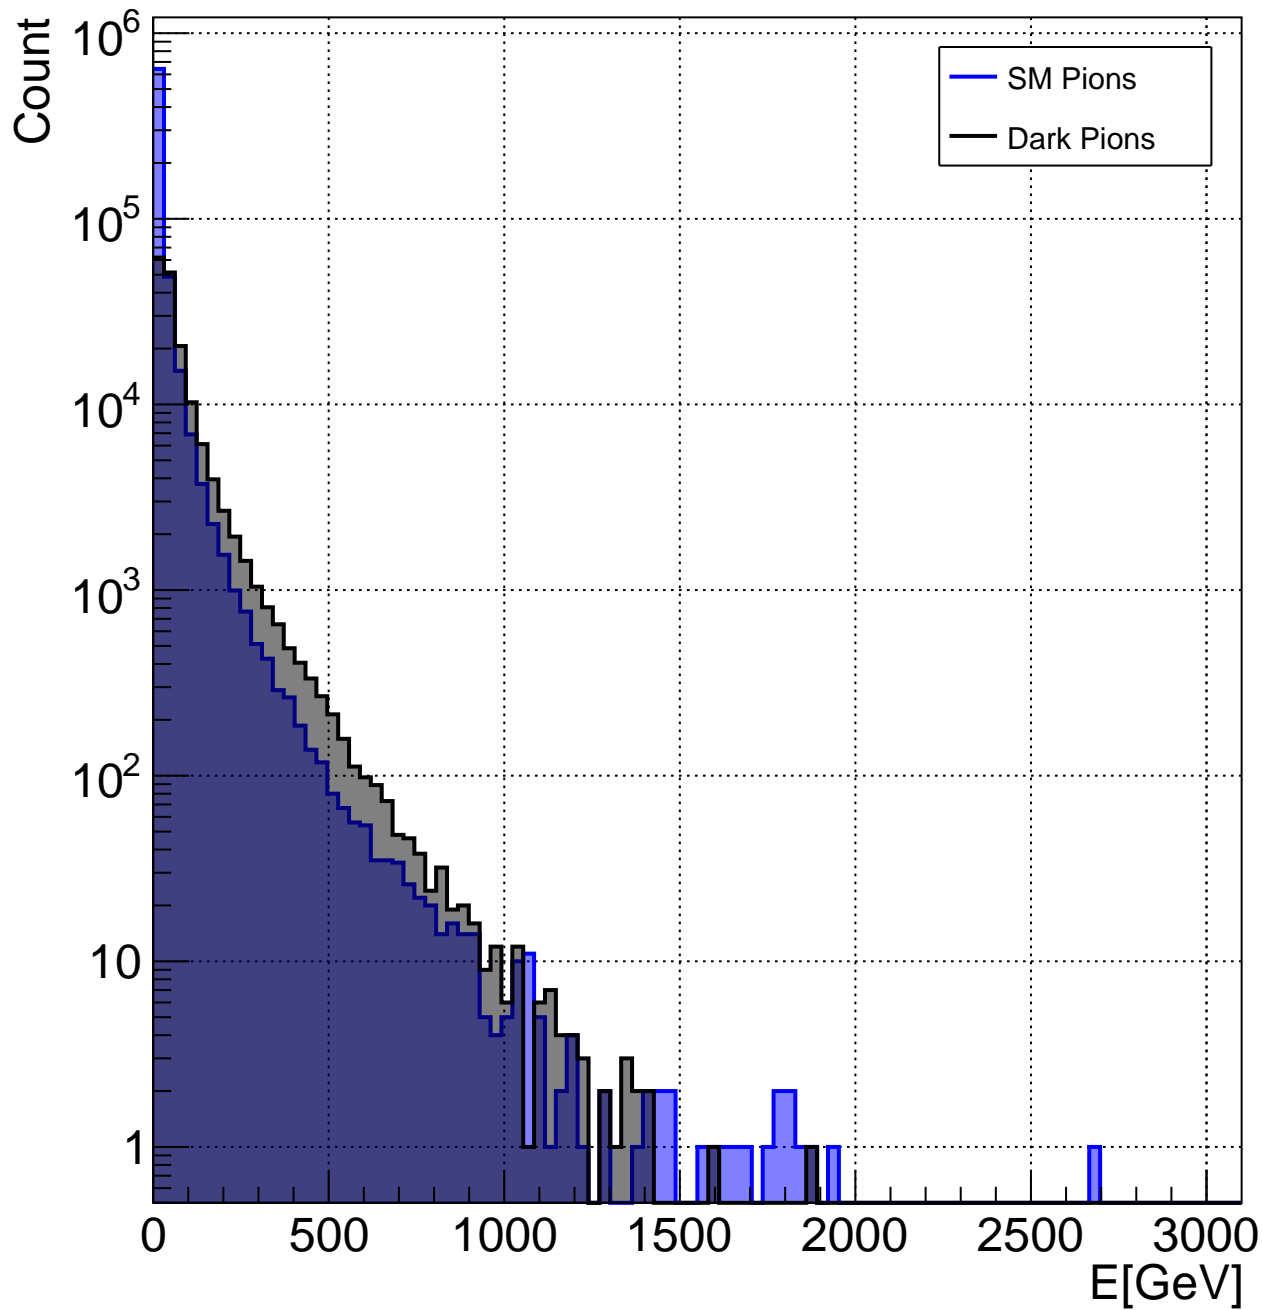

Number of Tracks per Event - Model A

Track ϕ - Model A

Track η - Model A

Track θ - Model A

Truth Particle PDG_Id - A_1400_20_4

Truth Particle PDG_Id - A_1400_20_4

Truth Particle PDG_Id - A_1400_20_4

Number of Truth Pions - A_1400_20_4

Truth Pions - pT - C_1400_75_4

Truth Pions - pT - D_1400_2_4

Truth Pions - pT - E_1400_75_4

Truth Pions - ϕ - A_1400_20_4

Truth Pions - ϕ - B_1400_20_4

Truth Pions - ϕ - C_1400_75_4

Truth Pions - ϕ - D_1400_2_4

Truth Pions - η - E_1400_75_4

Truth Pions - η - A_1400_20_4

Truth Pions - η - B_1400_20_4

Truth Pions - η - C_1400_75_4

Truth Pions - η - D_1400_2_4

Truth Pions - η - E_1400_75_4

Truth Pions - Energy - A_1400_20_4

Truth Pions - Energy - B_1400_20_4

Truth Pions - Energy - C_1400_75_4

Truth Pions - Energy - D_1400_2_4

Truth Pions - Energy - E_1400_75_4