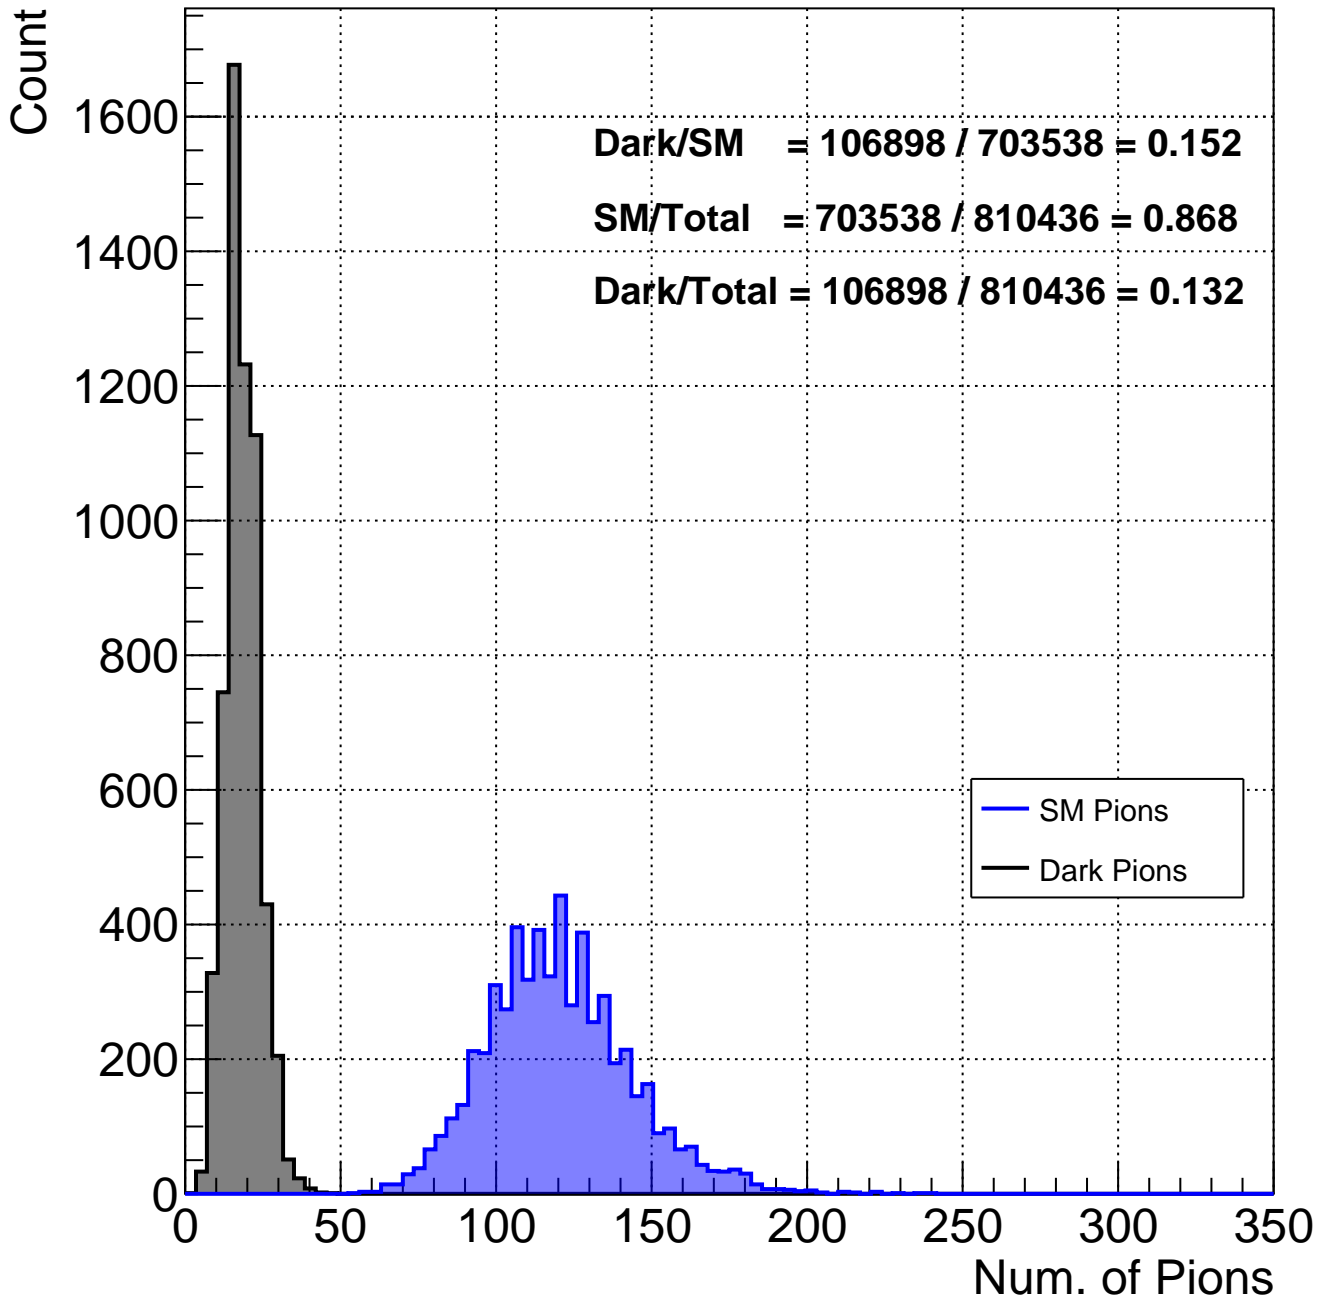

Number of Tracks per Event - Model A

Track ϕ - Model A

Track η - Model A

Track θ - Model A

Truth Particle PDG_Id - A_1400_20_4

Truth Particle PDG_Id - A_1400_20_4

Truth Particle PDG_Id - A_1400_20_4

Number of Truth Pions - A_1400_20_4

Number of Truth Pions - B_1400_20_4

Number of Truth Pions - C_1400_75_4

Number of Truth Pions - D_1400_20_4

Number of Truth Pions - E_1400_75_4

Truth Pions - pT - A_1400_20_4

Truth Pions - Energy - B_1400_20_4

Truth Pions - pT - C_1400_75_4

Truth Pions - pT - D_1400_2_4

Truth Pions - pT - E_1400_75_4

Truth Pions - ϕ - A_1400_20_4

Truth Pions - ϕ - B_1400_20_4

Truth Pions - ϕ - C_1400_75_4

Truth Pions - ϕ - D_1400_2_4

Truth Pions - η - E_1400_75_4

Truth Pions - η - A_1400_20_4

Truth Pions - η - B_1400_20_4

Truth Pions - η - C_1400_75_4

Truth Pions - η - D_1400_2_4

Truth Pions - η - E_1400_75_4

Truth Pions - Energy - A_1400_20_4