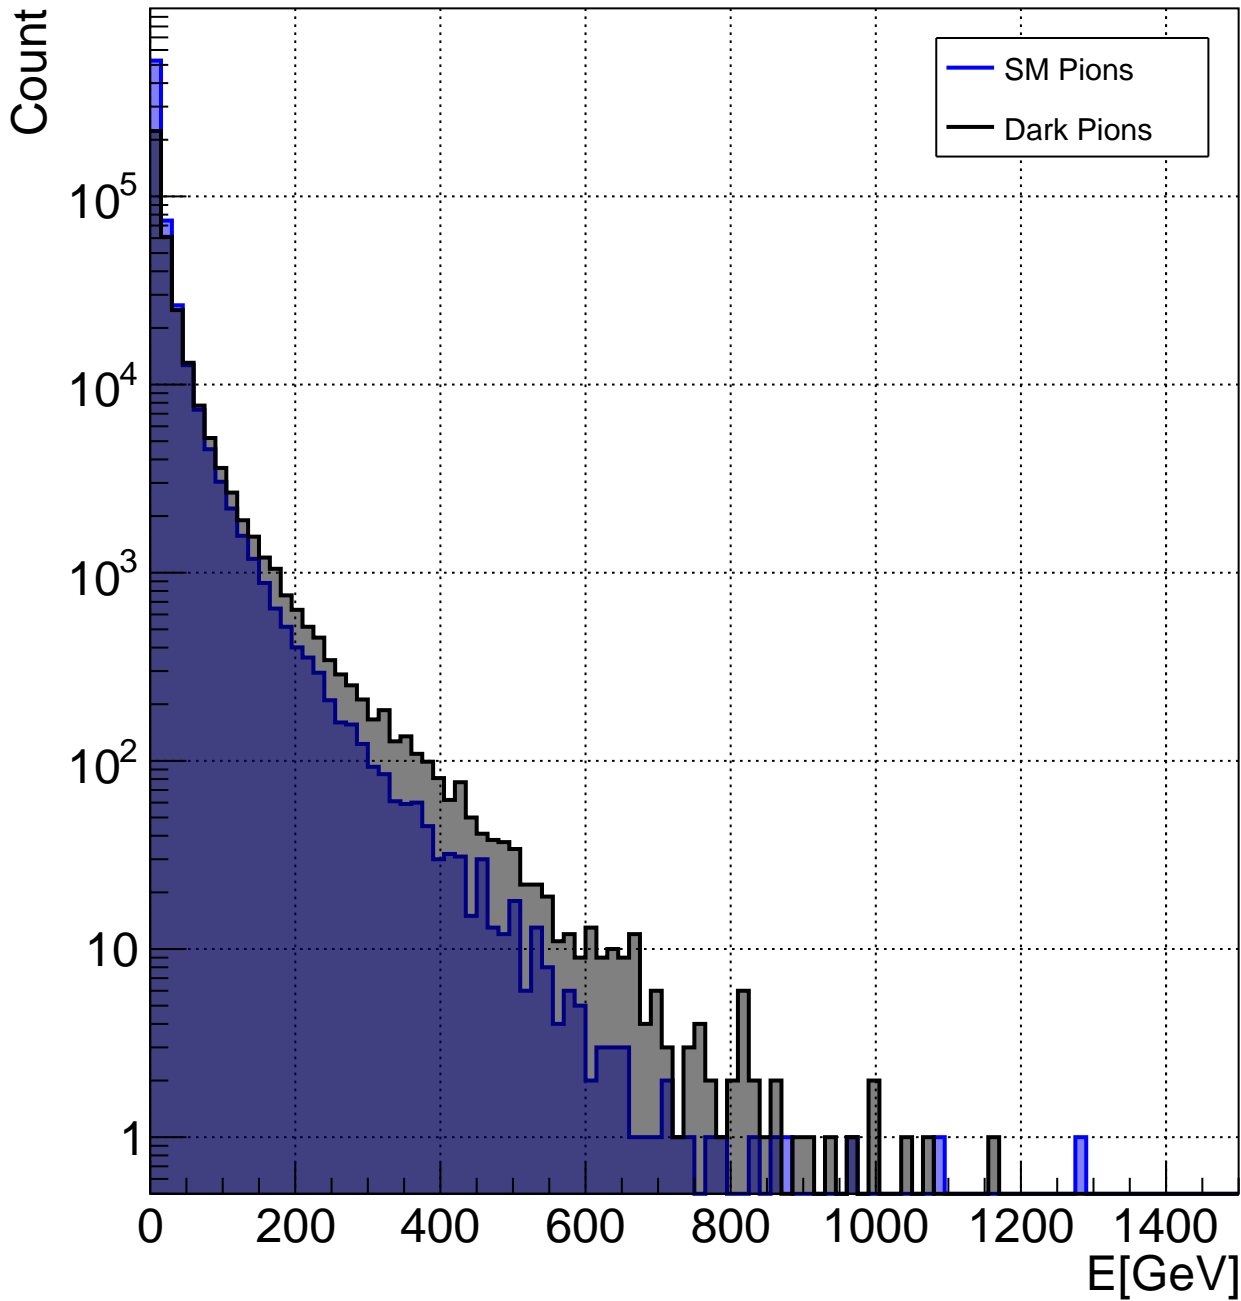

Number of Tracks per Event - Model A

Track ϕ - Model A

Track η - Model A

Track θ - Model A

Truth Particle PDG_Id - A_1400_20_4

Truth Particle PDG_Id - A_1400_20_4

Truth Particle PDG_Id - A_1400_20_4

Number of Truth Pions - A_1400_20_4

Number of Truth Pions - B_1400_20_4

Number of Truth Pions - C_1400_75_4

Number of Truth Pions - D_1400_20_4

Number of Truth Pions - E_1400_75_4

Truth Pions - pT - A_1400_20_4

Truth Pions - Energy - B_1400_20_4

Truth Pions - pT - C_1400_75_4

Truth Pions - pT - D_1400_2_4

Truth Pions - pT - E_1400_75_4

Truth Pions - ϕ - A_1400_20_4

Truth Pions - ϕ - B_1400_20_4

Truth Pions - ϕ - C_1400_75_4

Truth Pions - ϕ - D_1400_2_4

Truth Pions - η - E_1400_75_4

Truth Pions - η - A_1400_20_4

Truth Pions - η - B_1400_20_4

Truth Pions - η - C_1400_75_4

Truth Pions - η - D_1400_2_4

Truth Pions - η - E_1400_75_4

Truth Pions - Energy - A_1400_20_4