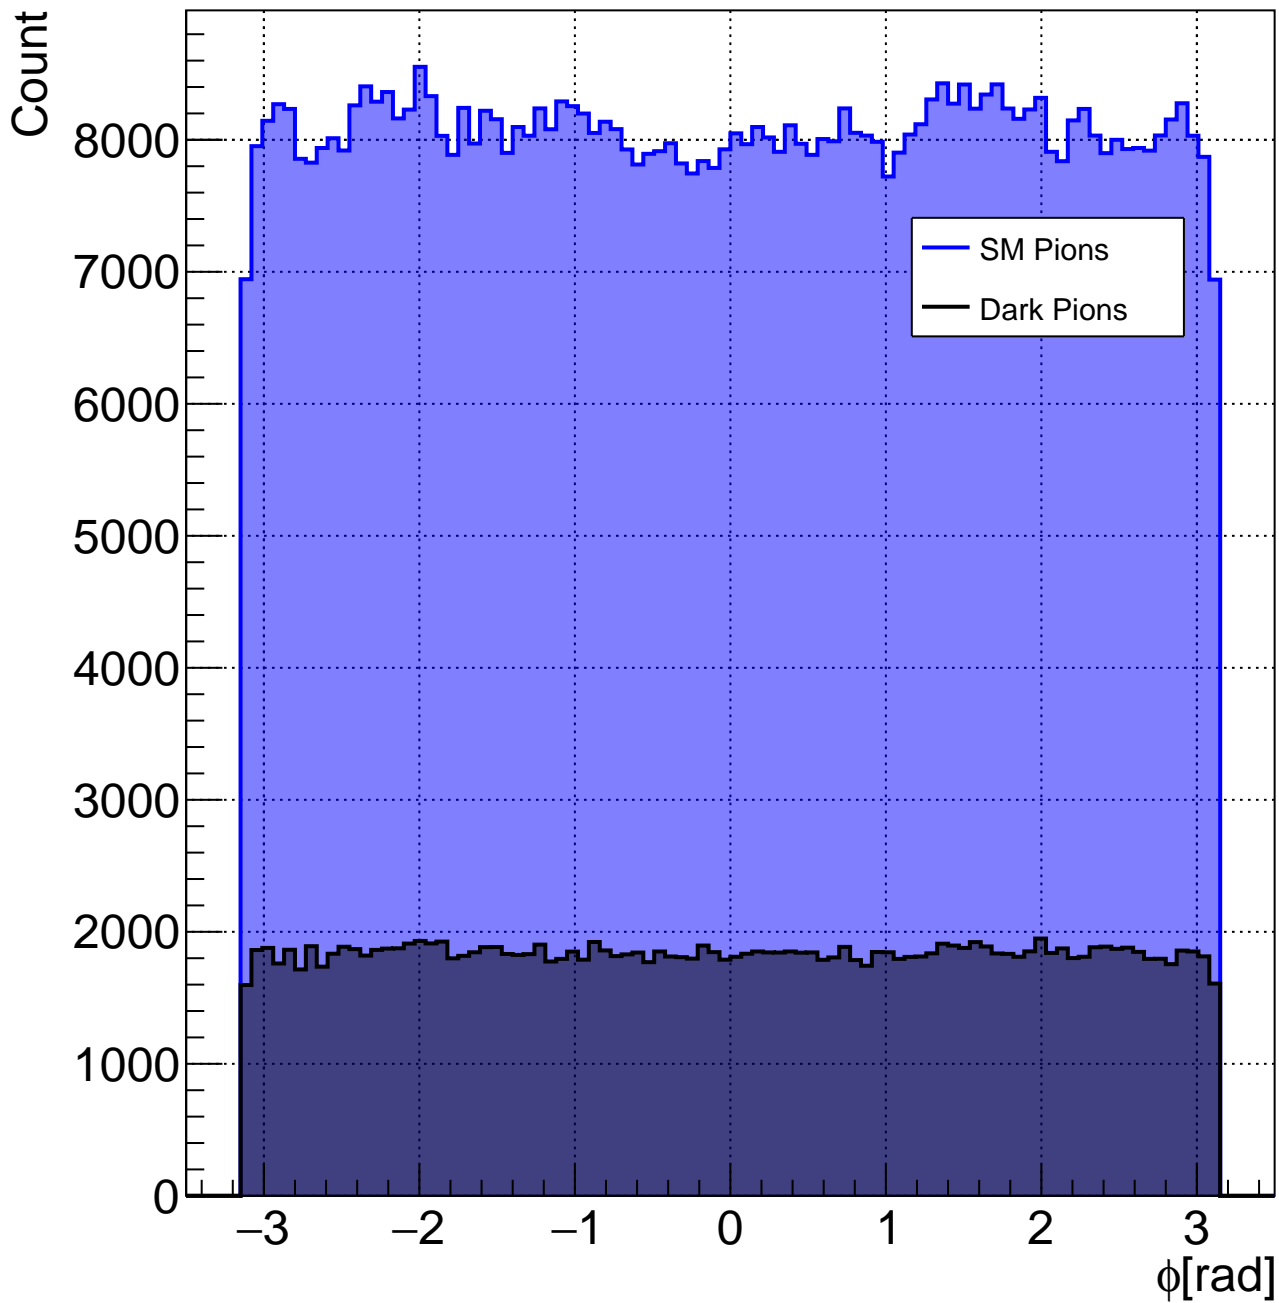

Number of Tracks per Event - Model A

Track ϕ - Model A

Track η - Model A

Track θ - Model A

Truth Particle PDG_Id - A_1400_20_4

Truth Particle PDG_Id - A_1400_20_4

Truth Particle PDG_Id - A_1400_20_4

Number of Truth Pions - A_1400_20_4

Number of Truth Pions - B_1400_20_4

Number of Truth Pions - C_1400_75_4

Number of Truth Pions - D_1400_20_4

Number of Truth Pions - E_1400_75_4

Truth Pions - pT - A_1400_20_4

Truth Pions - Energy - B_1400_20_4

Truth Pions - pT - C_1400_75_4

Truth Pions - pT - D_1400_2_4

Truth Pions - pT - E_1400_75_4

Truth Pions - ϕ - A_1400_20_4

Truth Pions - ϕ - B_1400_20_4

Truth Pions - ϕ - C_1400_75_4

Truth Pions - ϕ - D_1400_2_4

Truth Pions - η - E_1400_75_4

Truth Pions - η - A_1400_20_4

Truth Pions - η - B_1400_20_4

Truth Pions - η - C_1400_75_4

Truth Pions - η - D_1400_2_4

Truth Pions - η - E_1400_75_4

Truth Pions - Energy - A_1400_20_4