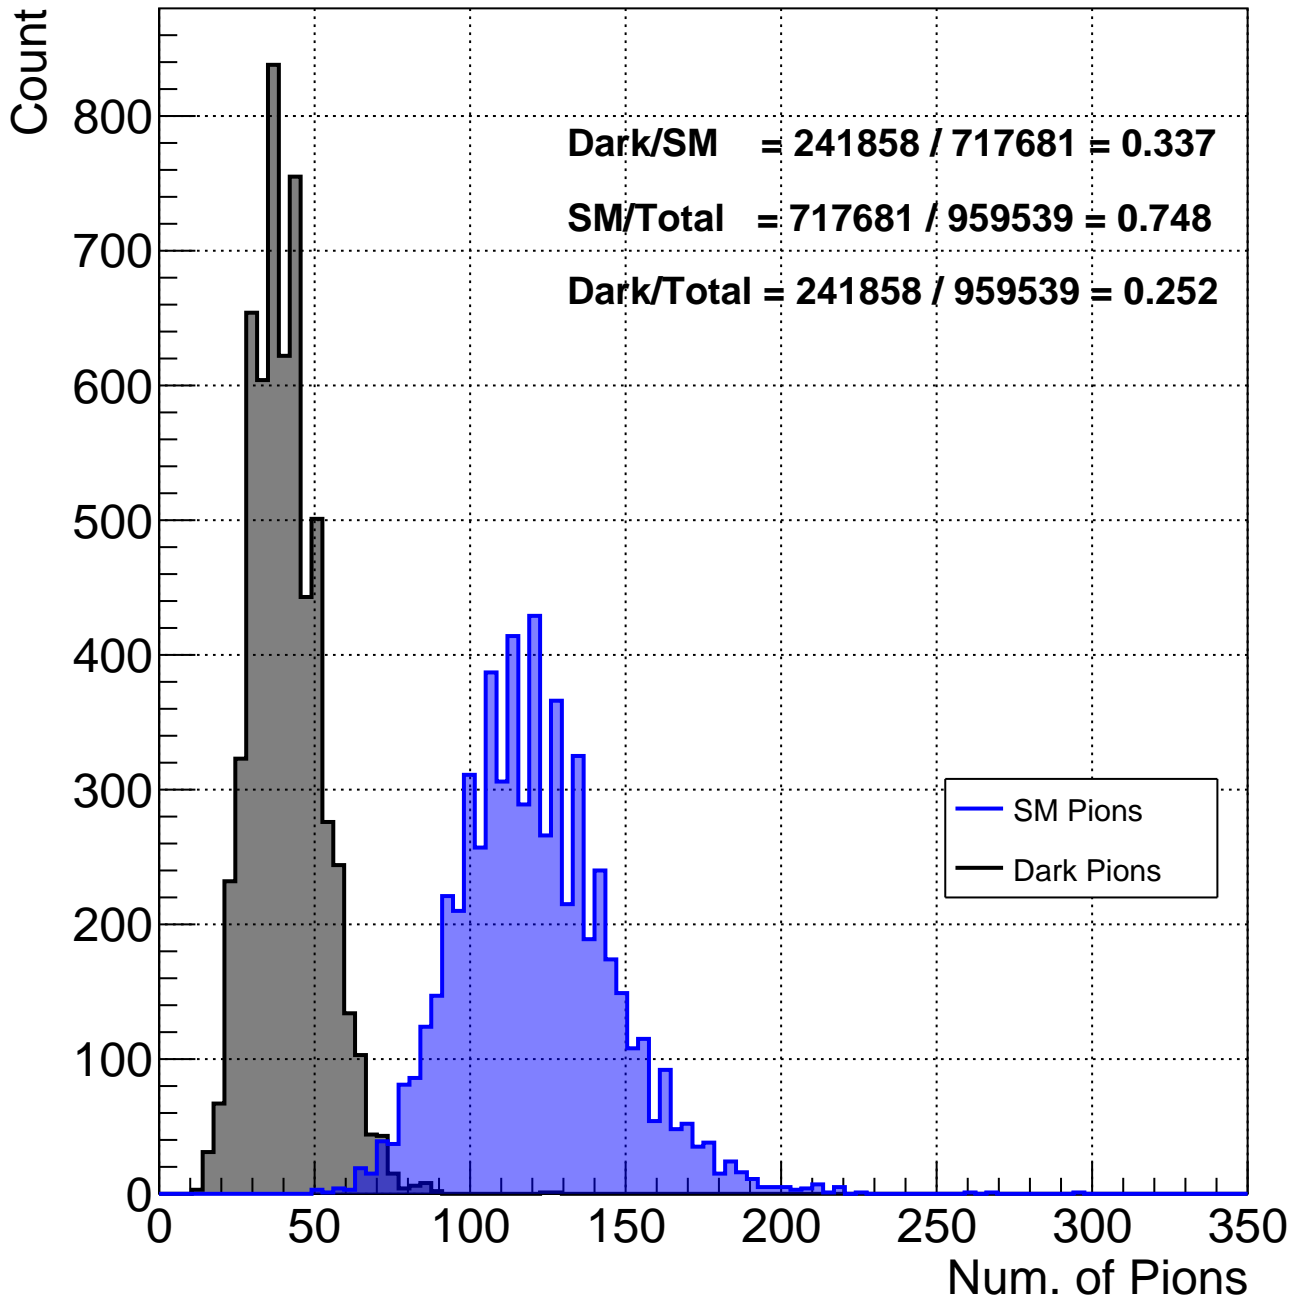

Number of Tracks per Event - Model A

Track ϕ - Model A

Track η - Model A

Track θ - Model A

Truth Particle PDG_Id - A_1400_20_4

Truth Particle PDG_Id - A_1400_20_4

Truth Particle PDG_Id - A_1400_20_4

Number of Truth Pions - A_1400_20_4

Number of Truth Pions - B_1400_20_4

Number of Truth Pions - C_1400_75_4

Number of Truth Pions - D_1400_20_4

Number of Truth Pions - E_1400_75_4

Truth Pions - pT - A_1400_20_4

Truth Pions - Energy - B_1400_20_4

Truth Pions - pT - C_1400_75_4

Truth Pions - pT - D_1400_2_4

Truth Pions - pT - E_1400_75_4

Truth Pions - ϕ - A_1400_20_4

Truth Pions - ϕ - B_1400_20_4

Truth Pions - ϕ - C_1400_75_4

Truth Pions - ϕ - D_1400_2_4

Truth Pions - η - E_1400_75_4

Truth Pions - η - A_1400_20_4

Truth Pions - η - B_1400_20_4

Truth Pions - η - C_1400_75_4

Truth Pions - η - D_1400_2_4

Truth Pions - η - E_1400_75_4

Truth Pions - Energy - A_1400_20_4