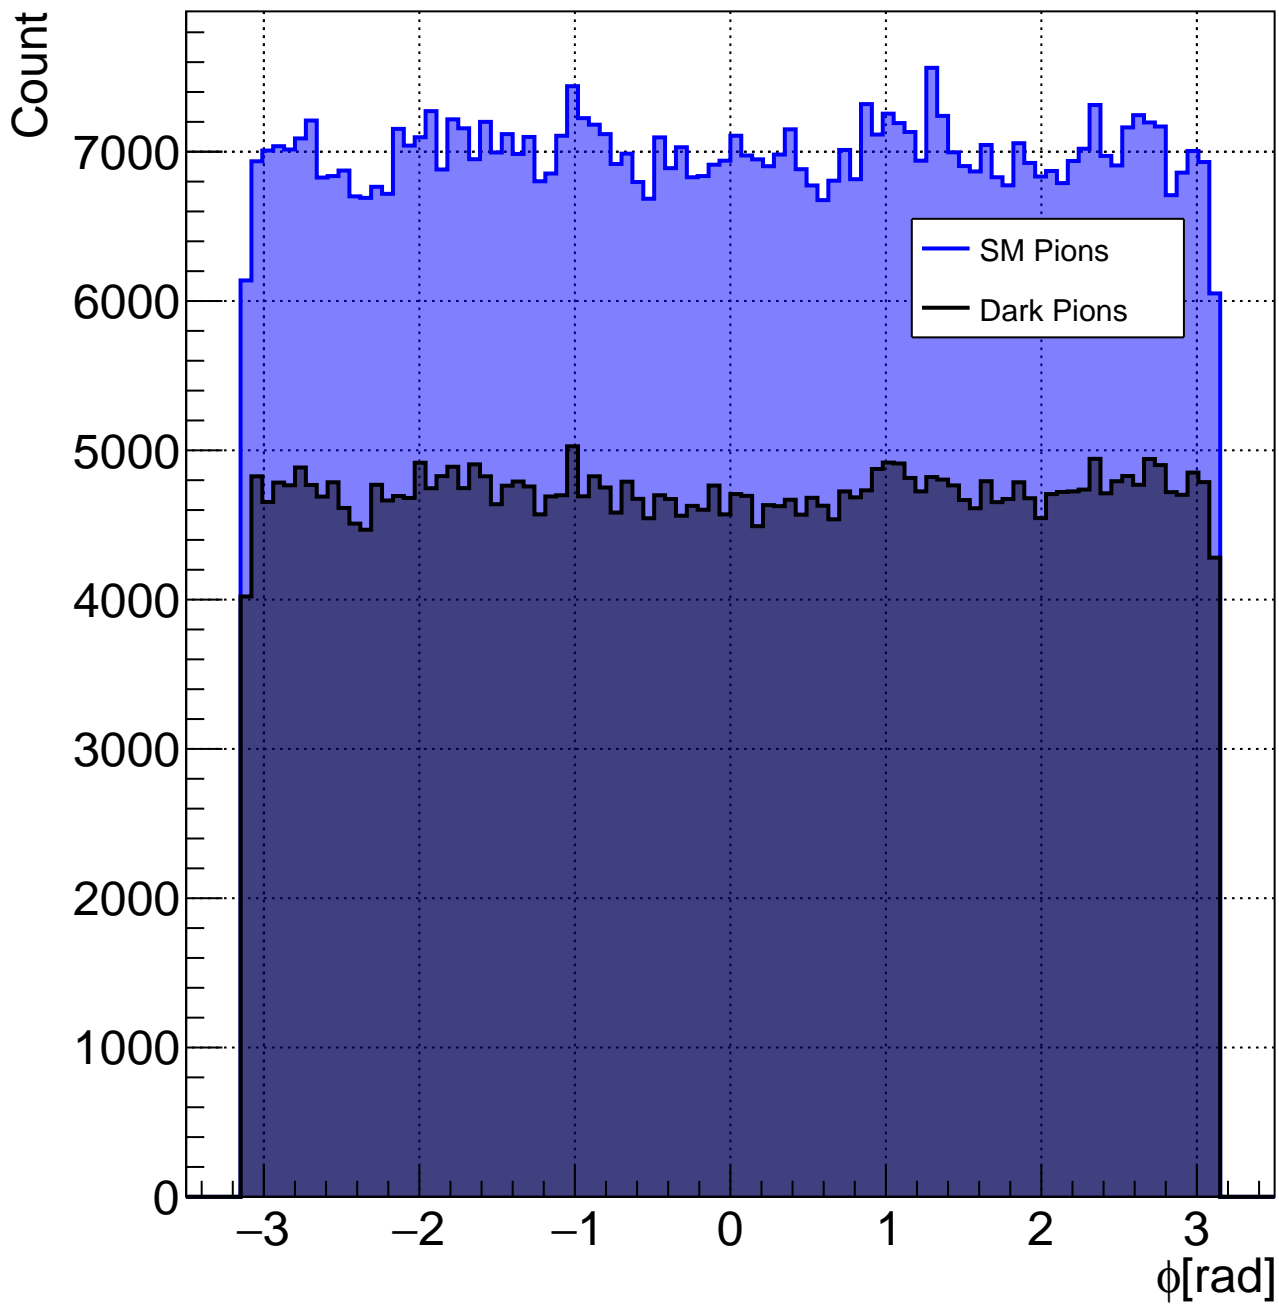

Number of Tracks per Event - Model A

Track ϕ - Model A

Track η - Model A

Track θ - Model A

Truth Particle PDG_Id - A_1400_20_4

Truth Particle PDG_Id - A_1400_20_4

Truth Particle PDG_Id - A_1400_20_4

Number of Truth Pions - A_1400_20_4

Number of Truth Pions - B_1400_20_4

Number of Truth Pions - C_1400_75_4

Number of Truth Pions - D_1400_20_4

Number of Truth Pions - E_1400_75_4

Truth Pions - pT - A_1400_20_4

Truth Pions - Energy - B_1400_20_4

Truth Pions - pT - C_1400_75_4

Truth Pions - pT - D_1400_2_4

Truth Pions - pT - E_1400_75_4

Truth Pions - ϕ - A_1400_20_4

Truth Pions - ϕ - B_1400_20_4

Truth Pions - ϕ - C_1400_75_4

Truth Pions - ϕ - D_1400_2_4

Truth Pions - η - E_1400_75_4

Truth Pions - η - A_1400_20_4

Truth Pions - η - B_1400_20_4

Truth Pions - η - C_1400_75_4

Truth Pions - η - D_1400_2_4

Truth Pions - η - E_1400_75_4

Truth Pions - Energy - A_1400_20_4