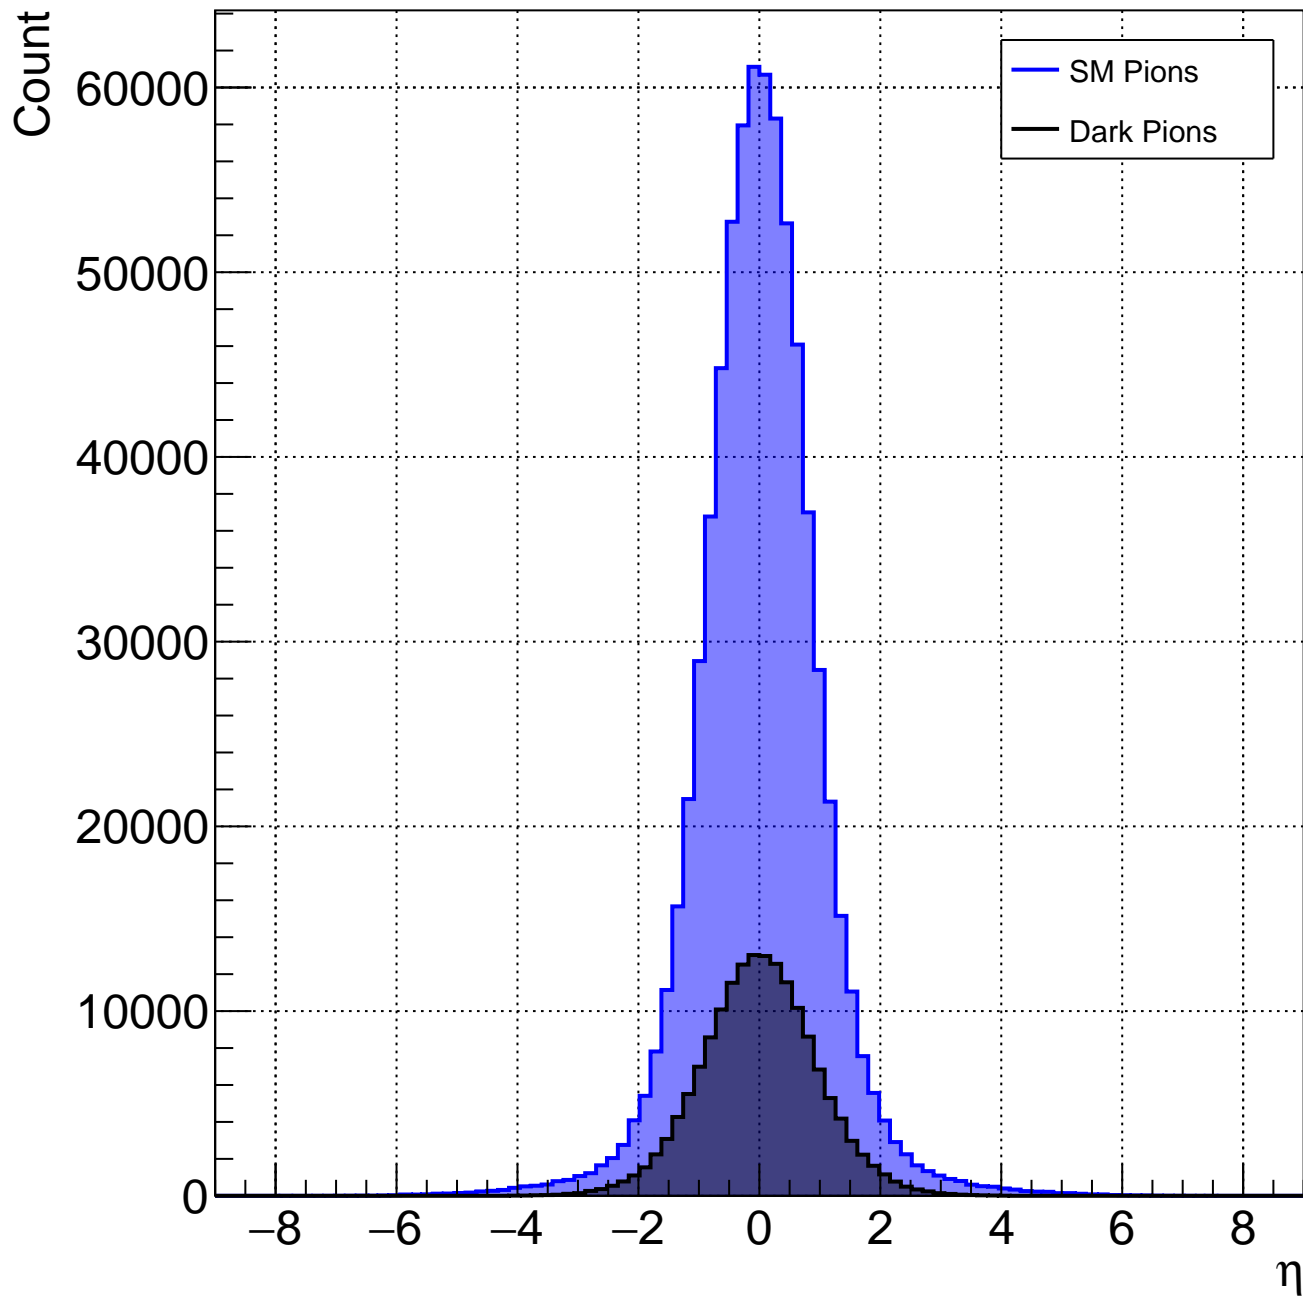

Number of Tracks per Event - Model A

Track ϕ - Model A

Track η - Model A

Track θ - Model A

Truth Particle PDG_Id - A_1400_20_4

Truth Particle PDG_Id - A_1400_20_4

Truth Particle PDG_Id - A_1400_20_4

Number of Truth Pions - A_1400_20_4

Number of Truth Pions - B_1400_20_4

Number of Truth Pions - C_1400_75_4

Number of Truth Pions - D_1400_20_4

Number of Truth Pions - E_1400_75_4

Truth Pions - pT - A_1400_20_4

Truth Pions - Energy - B_1400_20_4

Truth Pions - η - E_1400_75_4

Truth Pions - η - A_1400_20_4

Truth Pions - η - B_1400_20_4

Truth Pions - η - C_1400_75_4

Truth Pions - η - D_1400_2_4

Truth Pions - η - E_1400_75_4

Truth Pions - Energy - A_1400_20_4

Truth Pions - Energy - B_1400_20_4

Truth Pions - Energy - C_1400_75_4

Truth Pions - Energy - D_1400_2_4

Truth Pions - Energy - E_1400_75_4