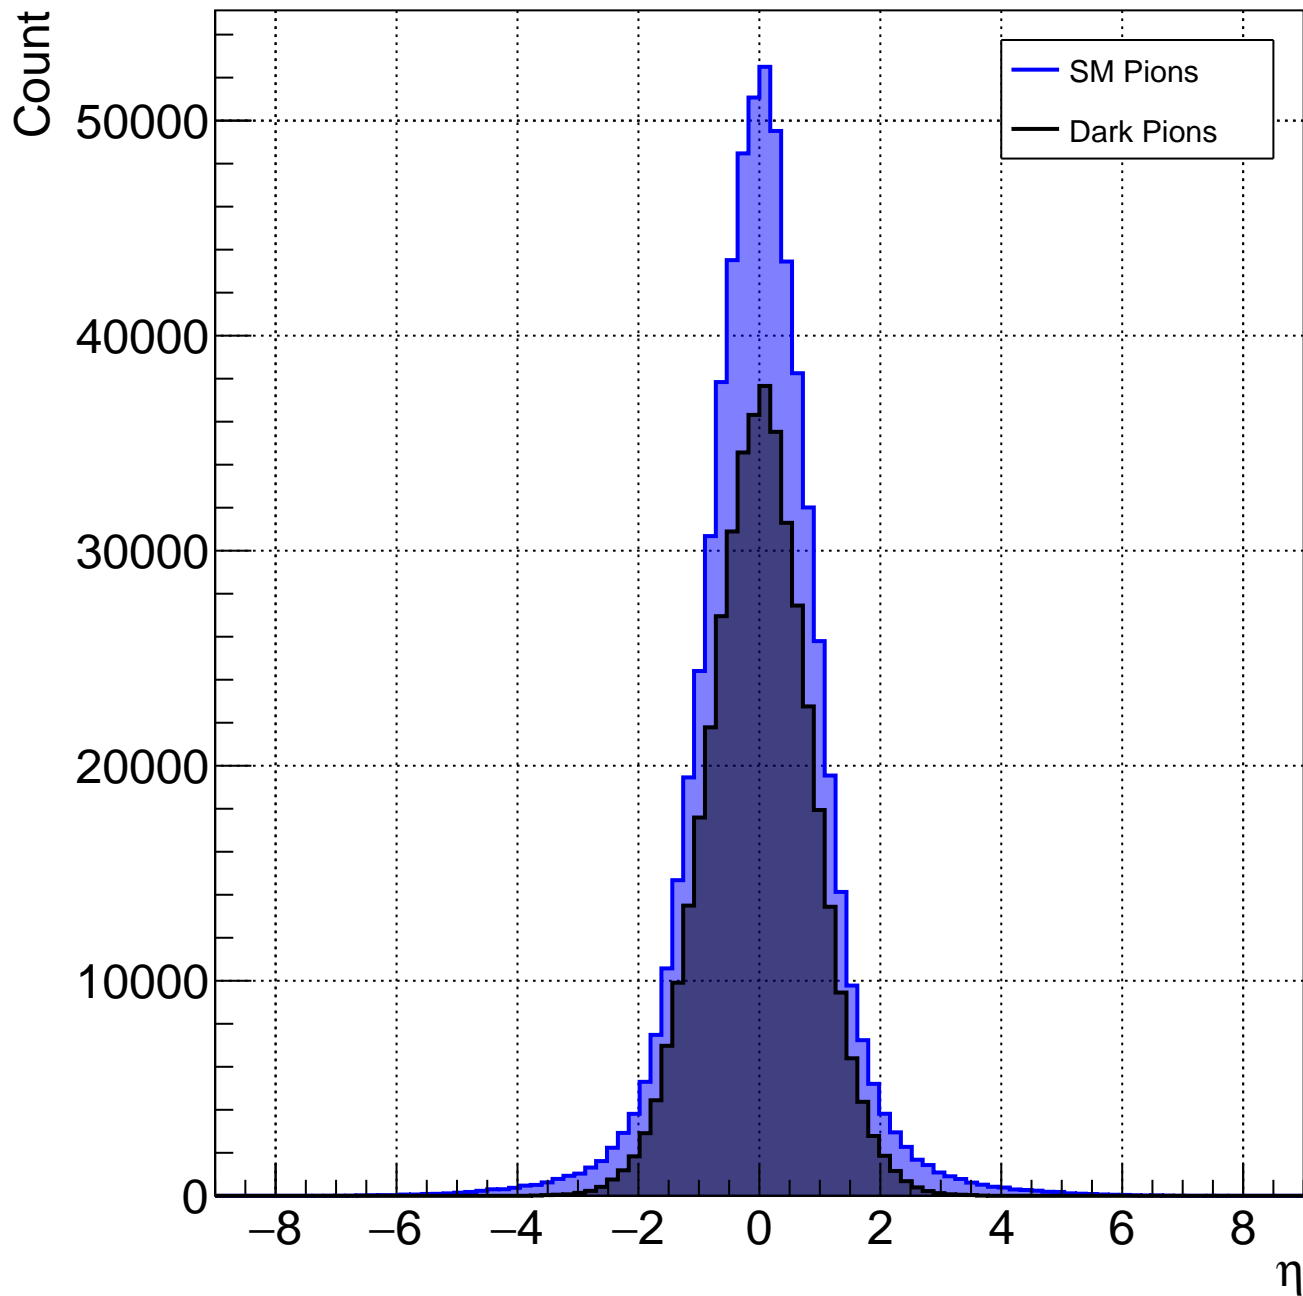

Number of Tracks per Event - Model A

Track ϕ - Model A

Track η - Model A

Track θ - Model A

Truth Particle PDG_Id - A_1400_20_4

Truth Particle PDG_Id - A_1400_20_4

Truth Particle PDG_Id - A_1400_20_4

Number of Truth Pions - A_1400_20_4

Number of Truth Pions - B_1400_20_4

Number of Truth Pions - C_1400_75_4

Number of Truth Pions - D_1400_20_4

Number of Truth Pions - E_1400_75_4

Truth Pions - pT - A_1400_20_4

Truth Pions - Energy - B_1400_20_4

Truth Pions - η - E_1400_75_4

Truth Pions - η - A_1400_20_4

Truth Pions - η - B_1400_20_4

Truth Pions - η - C_1400_75_4

Truth Pions - η - D_1400_2_4

Truth Pions - η - E_1400_75_4

Truth Pions - Energy - A_1400_20_4

Truth Pions - Energy - B_1400_20_4

Truth Pions - Energy - C_1400_75_4

Truth Pions - Energy - D_1400_2_4

Truth Pions - Energy - E_1400_75_4