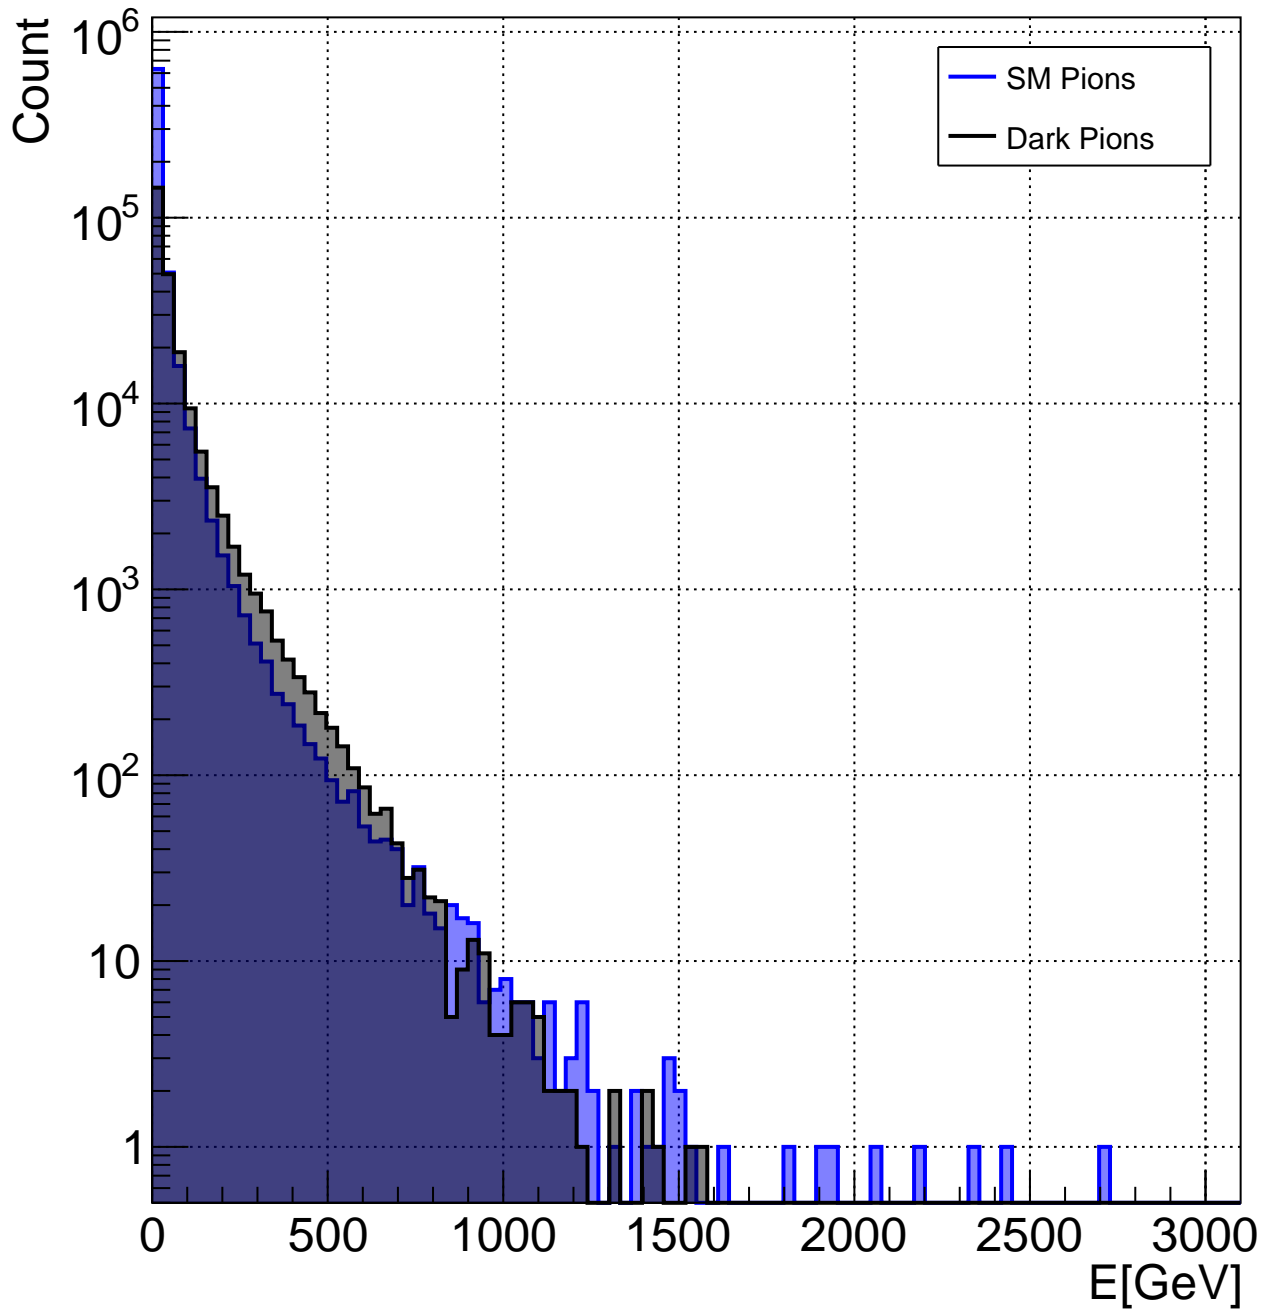

Number of Tracks per Event - Model A

Track ϕ - Model A

Track η - Model A

Track θ - Model A

Truth Particle PDG_Id - A_1400_20_4

Truth Particle PDG_Id - A_1400_20_4

Truth Particle PDG_Id - A_1400_20_4

Number of Truth Pions - A_1400_20_4

Truth Pions - pT - C_1400_75_4

Truth Pions - pT - D_1400_2_4

Truth Pions - pT - E_1400_75_4

Truth Pions - ϕ - A_1400_20_4

Truth Pions - ϕ - B_1400_20_4

Truth Pions - ϕ - C_1400_75_4

Truth Pions - ϕ - D_1400_2_4

Truth Pions - η - E_1400_75_4

Truth Pions - η - A_1400_20_4

Truth Pions - η - B_1400_20_4

Truth Pions - η - C_1400_75_4

Truth Pions - η - D_1400_2_4

Truth Pions - η - E_1400_75_4

Truth Pions - Energy - A_1400_20_4

Truth Pions - Energy - B_1400_20_4

Truth Pions - Energy - C_1400_75_4

Truth Pions - Energy - D_1400_2_4

Truth Pions - Energy - E_1400_75_4