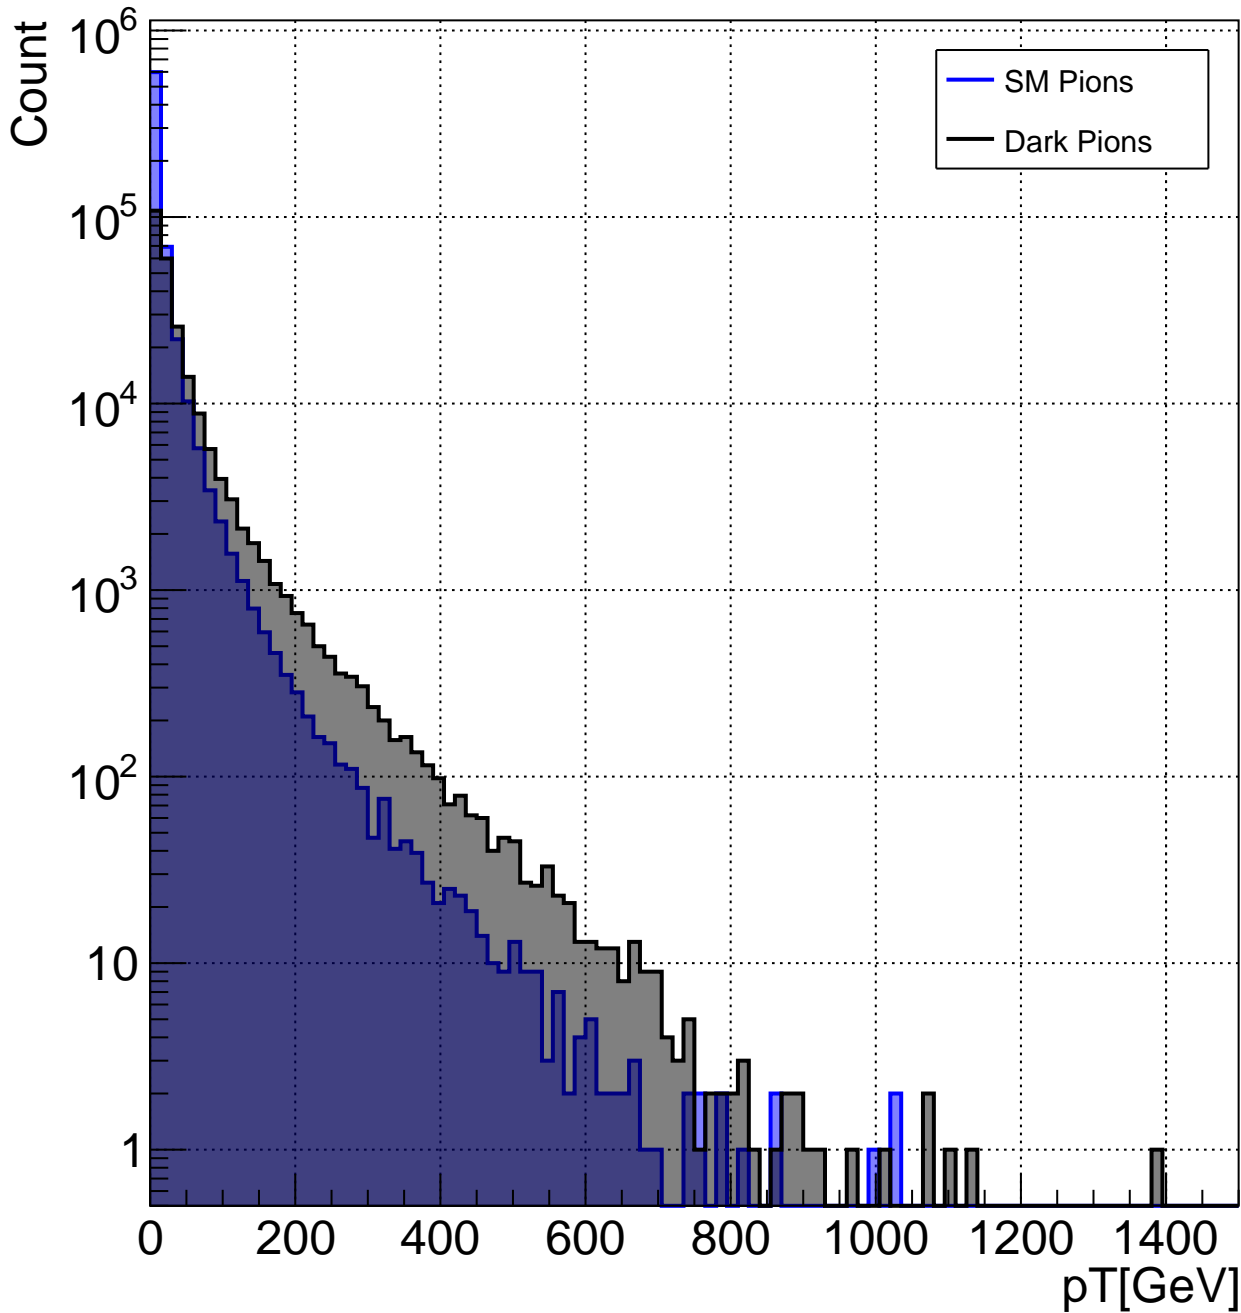

Number of Tracks per Event - Model A

Track ϕ - Model A

Track η - Model A

Track θ - Model A

Truth Particle PDG_Id - A_1400_20_4

Truth Particle PDG_Id - A_1400_20_4

Truth Particle PDG_Id - A_1400_20_4

Number of Truth Pions - A_1400_20_4

Number of Truth Pions - B_1400_20_4

Number of Truth Pions - C_1400_75_4

Number of Truth Pions - D_1400_20_4

Number of Truth Pions - E_1400_75_4

Truth Pions - pT - A_1400_20_4

Truth Pions - Energy - B_1400_20_4

Truth Pions - pT - C_1400_75_4

Truth Pions - pT - D_1400_2_4

Truth Pions - pT - E_1400_75_4

Truth Pions - ϕ - A_1400_20_4

Truth Pions - ϕ - B_1400_20_4

Truth Pions - ϕ - C_1400_75_4

Truth Pions - ϕ - D_1400_2_4

Truth Pions - η - E_1400_75_4

Truth Pions - η - A_1400_20_4

Truth Pions - η - B_1400_20_4

Truth Pions - η - C_1400_75_4

Truth Pions - η - D_1400_2_4

Truth Pions - η - E_1400_75_4

Truth Pions - Energy - A_1400_20_4