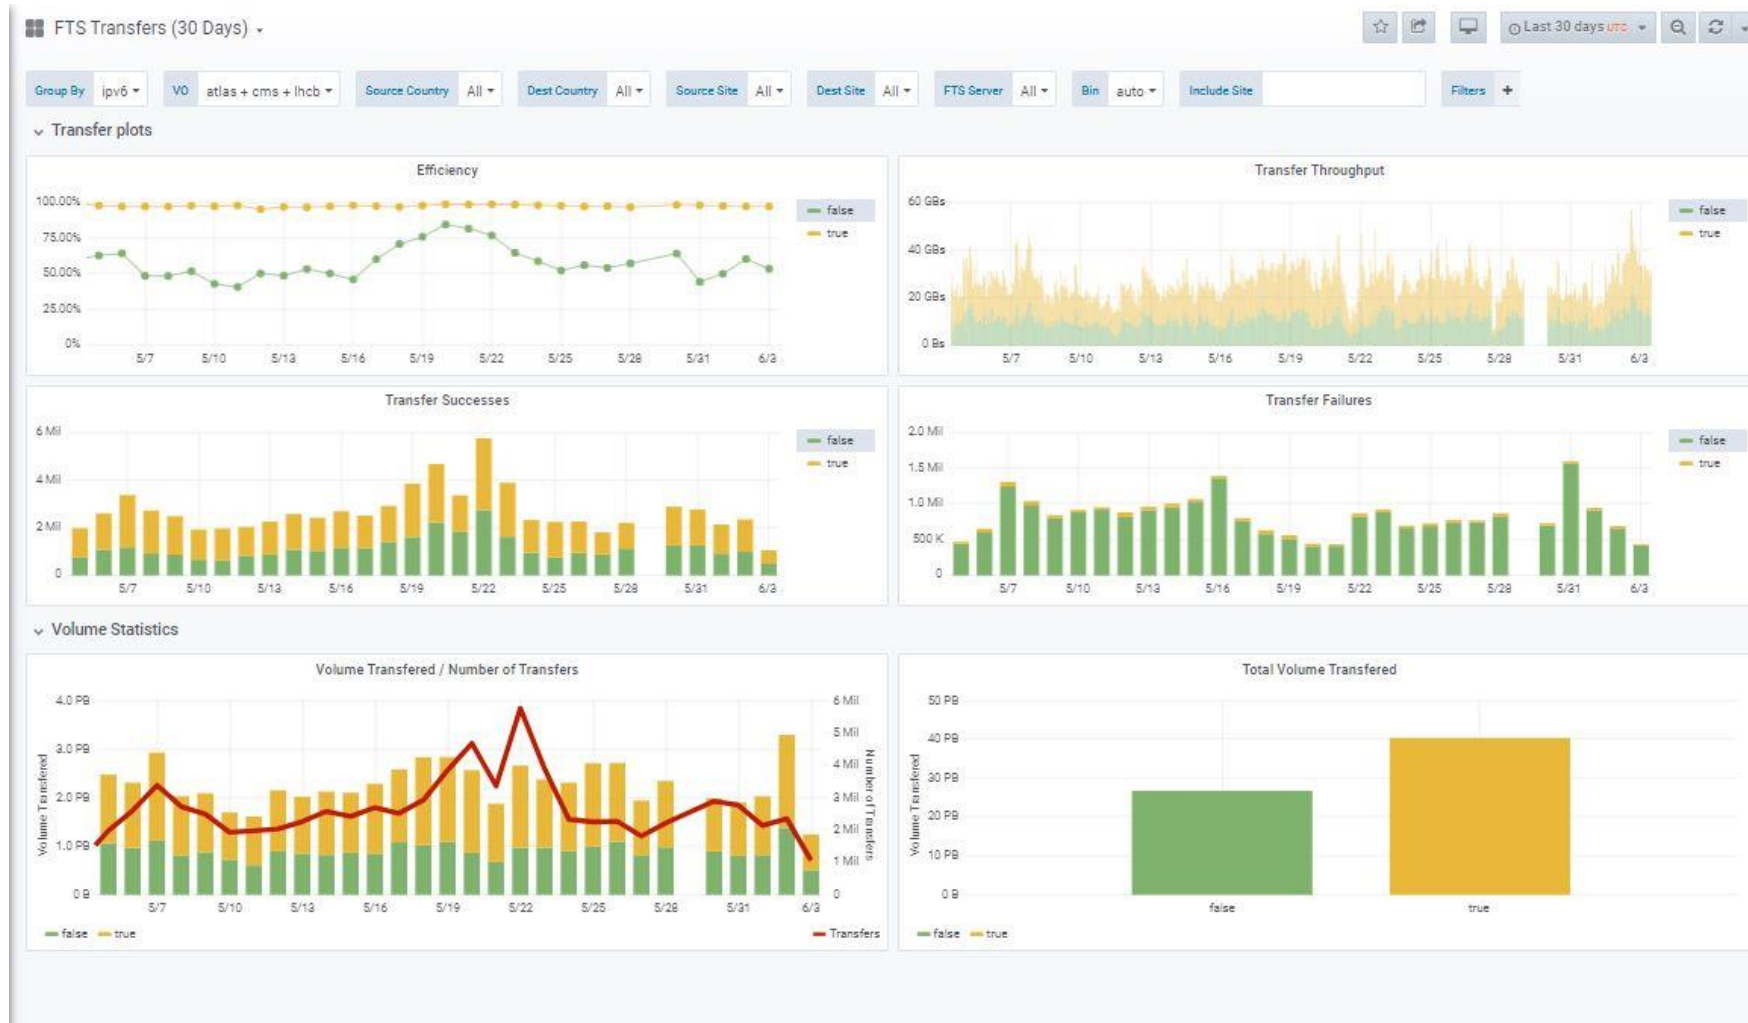

# FTS – Last 30 days (up to 3 June 20)

IPv6 60%

# FTS – IPv6 history

WLCG FTS data transfers - percentage of IPv6 traffic

# FTS transfer monitoring - last 30 days (23 April 2020)

Approximately 80% of data transferred via FTS in the last 30 days went over IPv6 (the IPv6 Percentage is increasing)

**BUT**  
**dst\_tier=1**

<https://monit-grafana.cern.ch/>