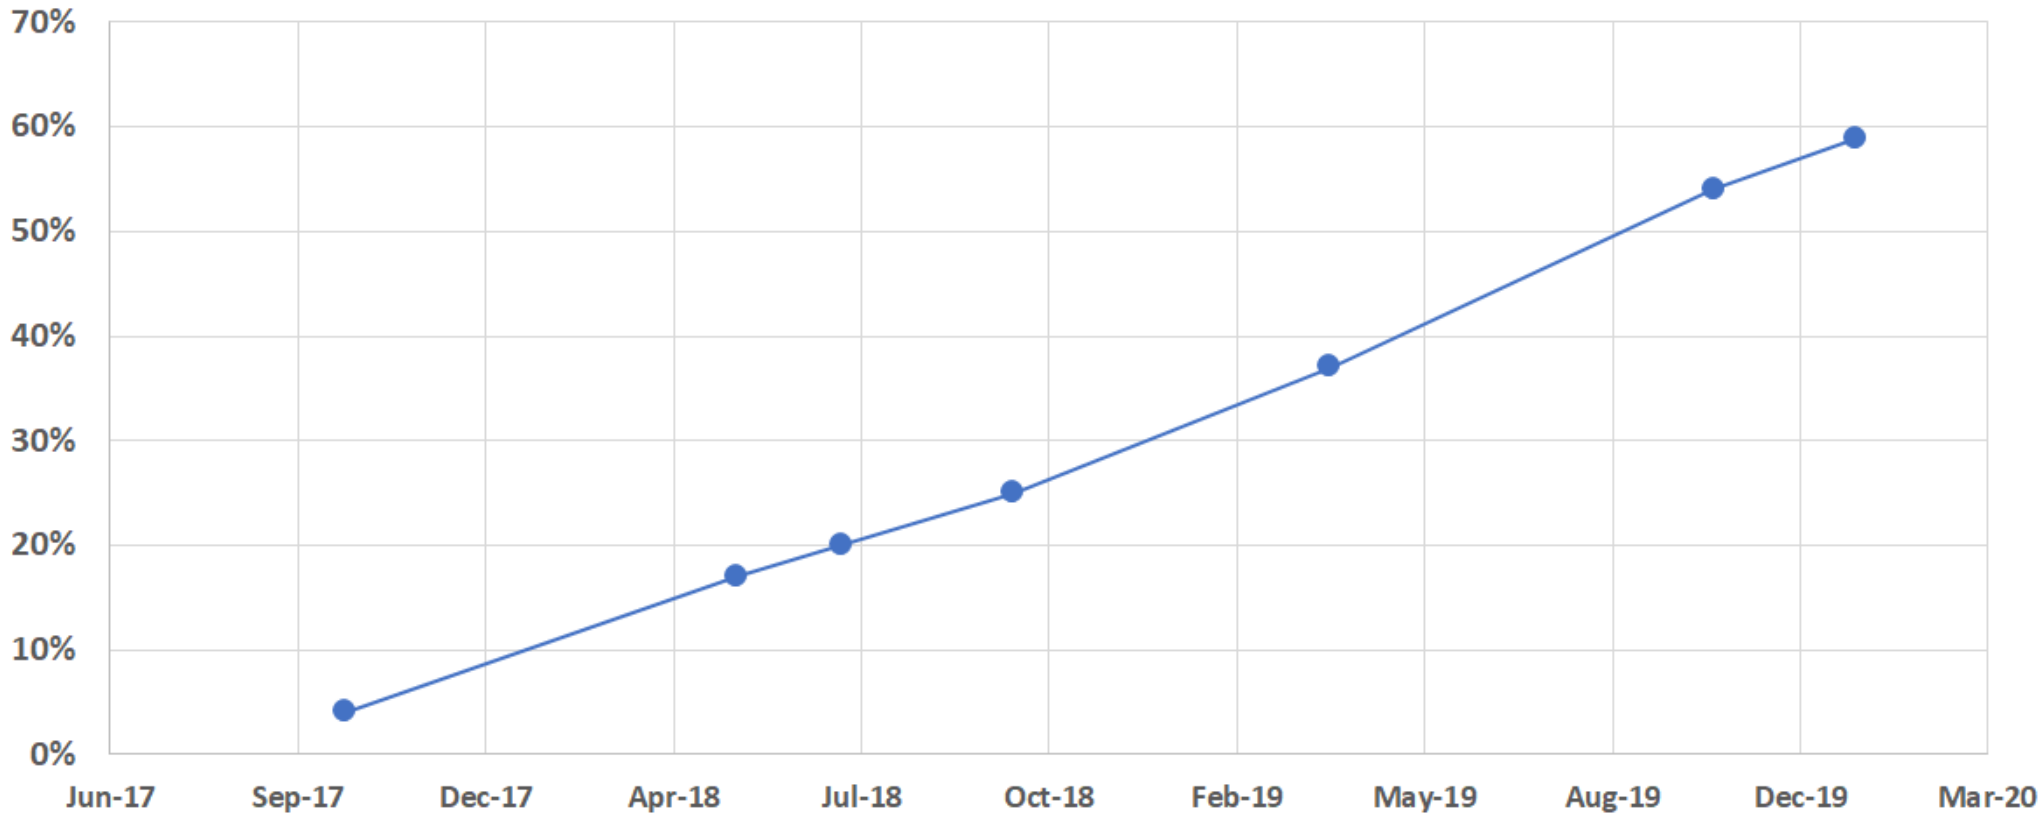

# FTS – Last 30 days (up to 3 June 20)

IPv6 60%

# FTS – IPv6 history

WLCG FTS data transfers - percentage of IPv6 traffic