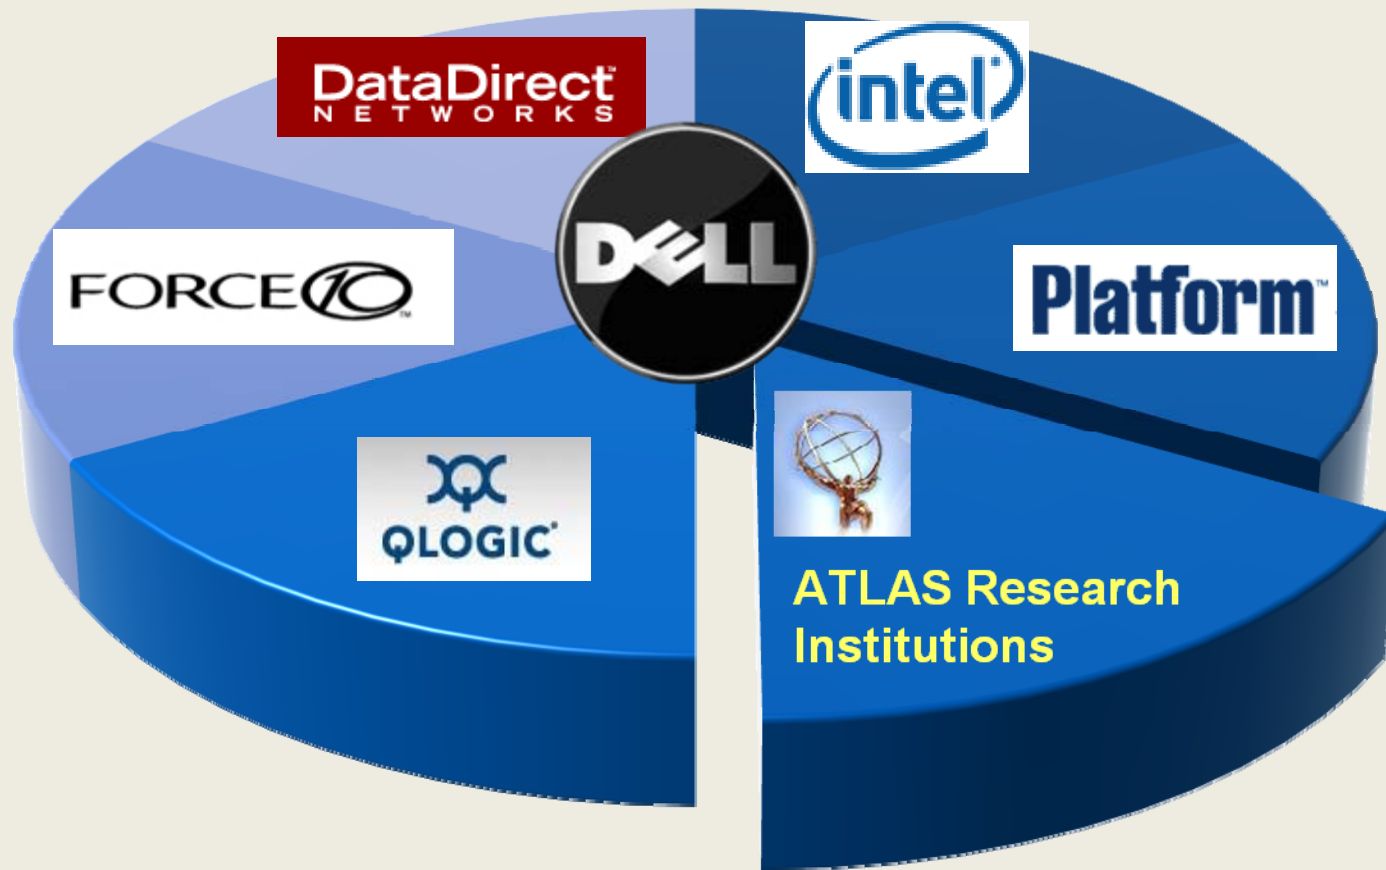

DELL ATLAS PROGRAM