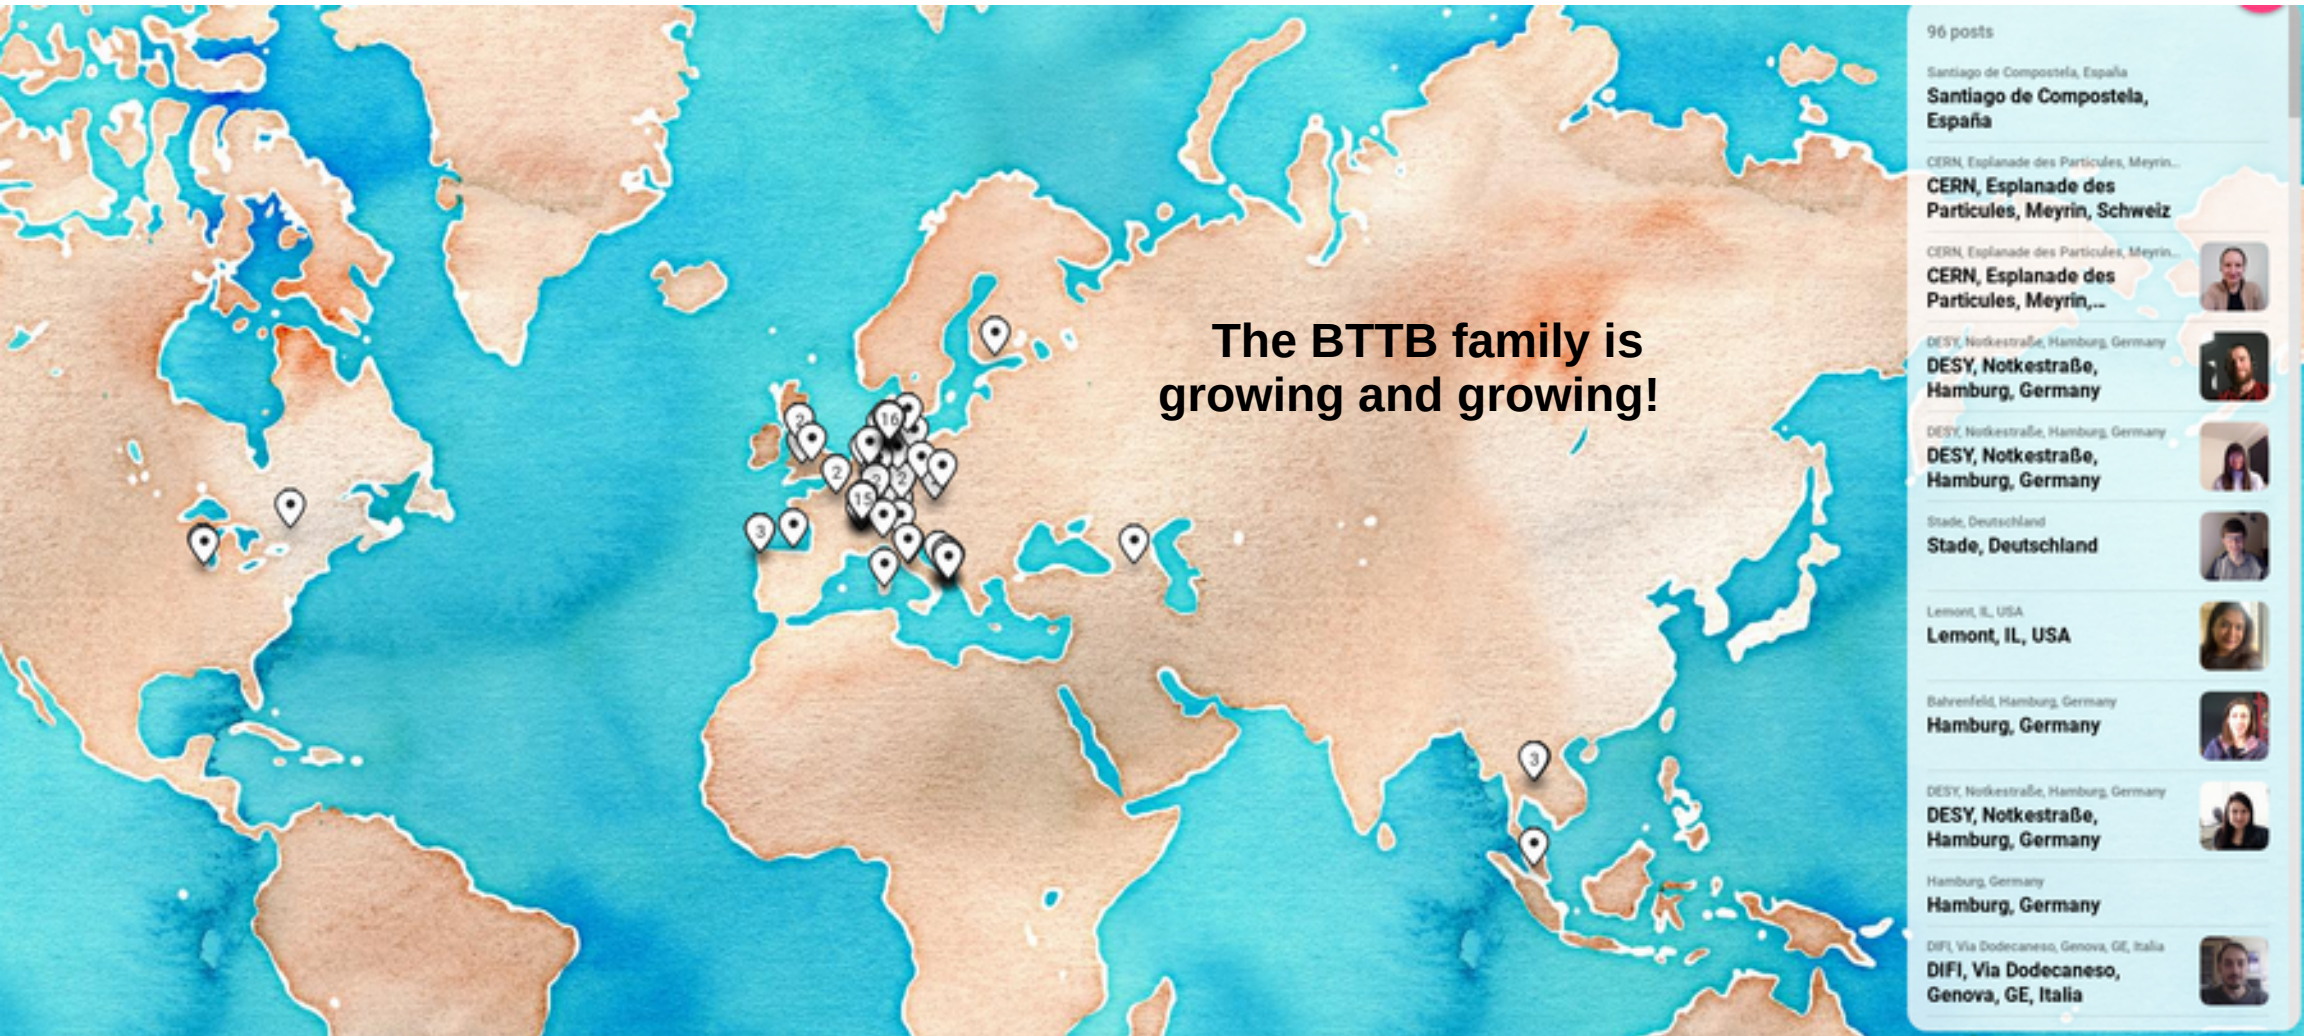

Interactive Workshop Photo