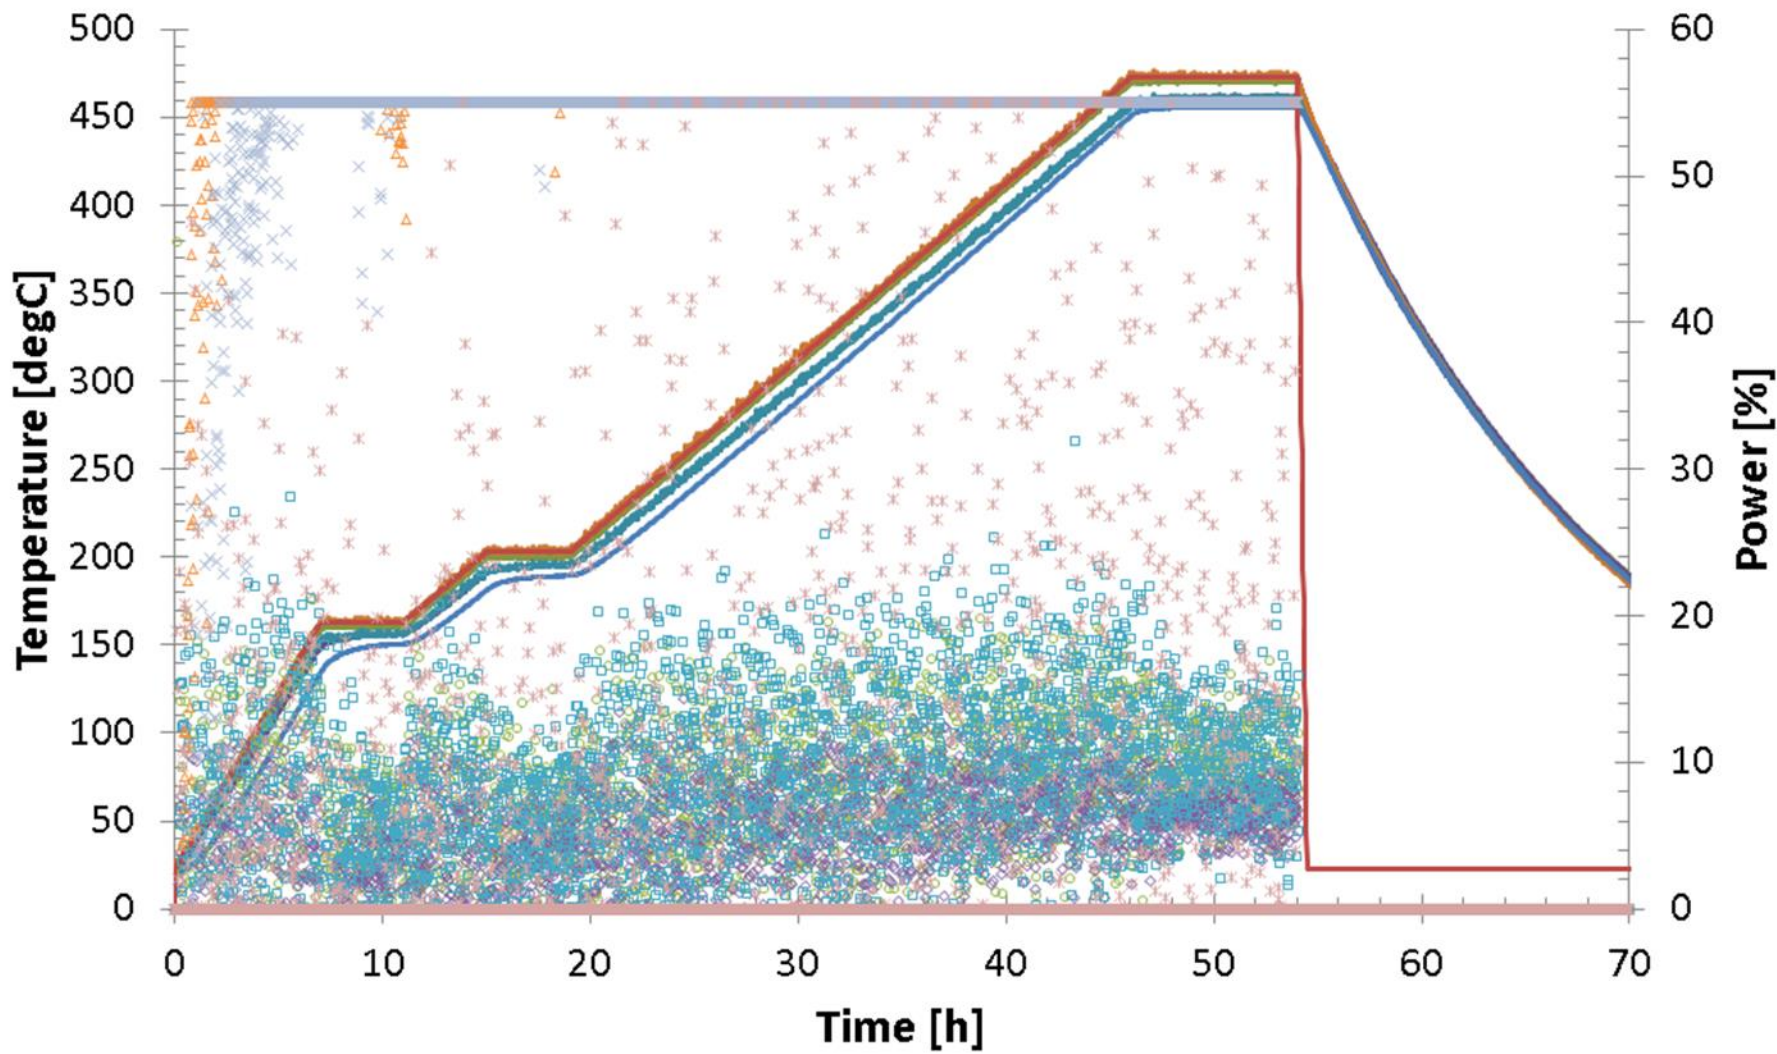

OPHT Records and notes for the
Rutherford Cable reacted for CERN transverse pressure testing
Bosque

Updated with notes added 27 Aug 2020

CERN Cable 16-1207 Burn Off

- Zone1 — Zone2 — Zone3 — Zone4 — Zone5 — Zone6 — 60"
- Setpoint ○ Power1 ◇ Power2 □ Power3 △ Power4 × Power5 × Power6

2017 CENR/Twente Rutherford Cable