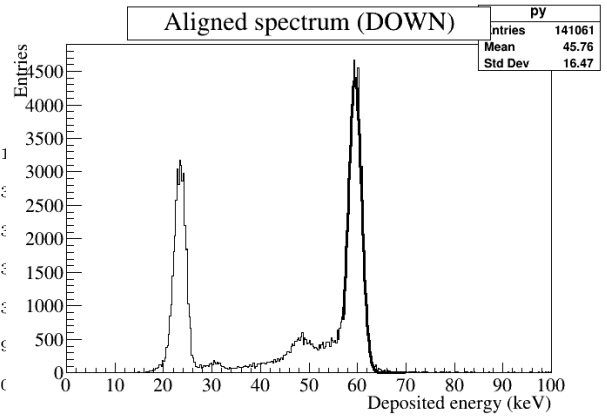

Date: 20200922
Run: 48
Module: 258
FWHM: 3.13215 keV
Dead ch: 0, 1, 2, 3, 4, 5, 6, 7, 8, 9, 10, 11, 12, 13, 14, 15, 16, 17, 18, 19, 32, 35, 52, 55, 72, 75, 92, 95, 112, 115, 116, 135, 152, 155, 172, 175, 192, 195, 212, 215, 232, 235, 252, 255, 256, 259, 276, 279, 296, 299, 316, 319, 332, 339, 356, 359, 376, 379, 392, 396, 399, 416, 419, 432, 439, 456, 459, 475, 476, 479, 484, 487, 489, 490, 493, 494, 496, 497, 498, 499, 500, 501, 502, 503, 504, 505, 506, 507, 508, 509, 510, 511