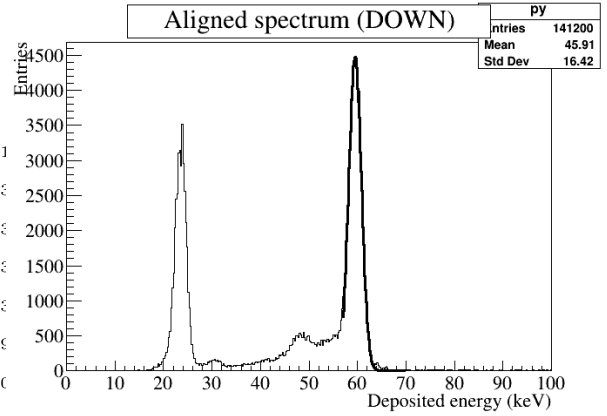

Date: 20200922
Run: 48
Module: 258
FWHM: 3.07908 keV
Dead ch: 0, 1, 2, 3, 4, 5, 6, 7, 8, 9, 10, 11, 12, 13, 14, 15, 16, 17, 18, 19, 32, 35, 52, 55, 72, 75, 92, 95, 112, 115, 116, 135, 152, 155, 172, 175, 192, 195, 212, 215, 232, 235, 252, 255, 256, 259, 276, 279, 296, 299, 316, 319, 332, 339, 356, 359, 376, 379, 392, 396, 399, 416, 419, 432, 439, 456, 459, 475, 476, 479, 484, 487, 489, 490, 494, 496, 497, 498, 499, 500, 501, 502, 503, 504, 505, 506, 507, 508, 509, 510, 511