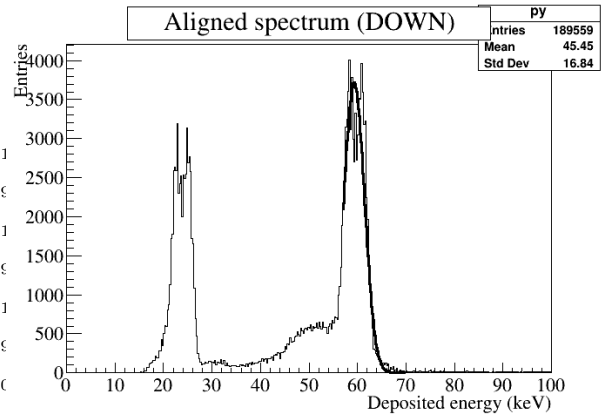

Date: 20201007  
 Run: 12  
 Module: 257  
 FWHM: 4.98628 keV  
 Dead ch: 0, 1, 2, 3, 4, 5, 6, 7, 8, 9, 10, 11, 12, 13, 14, 15, 16, 17, 18, 19, 32, 35, 41, 52, 55, 66, 70, 72, 75, 92, 93, 94, 95, 96, 97, 98, 99, 112, 115, 132, 135, 152, 155, 172, 175, 192, 195, 210, 215, 232, 235, 252, 255, 256, 259, 276, 279, 296, 299, 316, 319, 336, 339, 356, 359, 376, 379, 396, 399, 413, 416, 419, 436, 439, 456, 459, 476, 479, 492, 496, 497, 498, 499, 500, 501, 502, 503, 504, 505, 506, 507, 508, 509, 510, 511