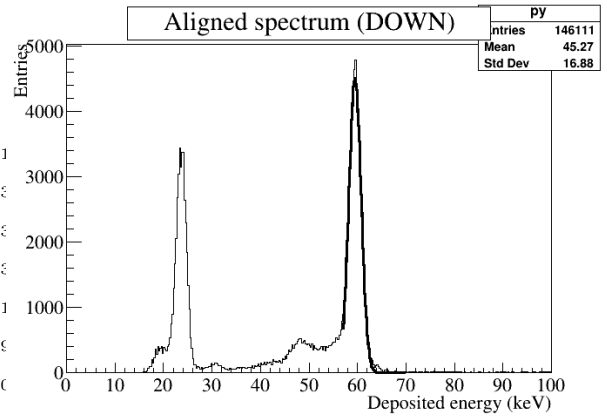

Date: 20201007
 Run: 15
 Module: 258
 FWHM: 2.96066 keV
 Dead ch: 0, 1, 2, 3, 4, 5, 6, 7, 8, 9, 10, 11, 12, 13, 14, 15, 16, 17, 18, 19, 32, 35, 52, 55, 72, 75, 92, 95, 112, 115, 135, 152, 155, 172, 175, 192, 195, 212, 215, 232, 252, 255, 256, 259, 276, 279, 296, 299, 316, 319, 339, 356, 359, 376, 379, 392, 394, 396, 399, 416, 436, 439, 456, 459, 475, 476, 479, 484, 487, 489, 492, 494, 496, 497, 498, 499, 500, 501, 502, 503, 505, 506, 507, 508, 509, 510, 511