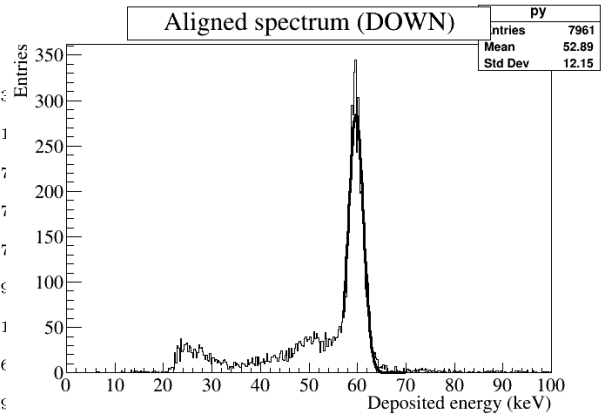

**Date:** 20201020  
**Run:** 25  
**Module:** 254  
**FWHM:** 3.56012 keV  
**Dead ch:** 0, 1, 2, 3, 4, 5, 6, 7, 8, 9, 10, 11, 12, 13, 14, 15, 39, 51, 55, 57, 69, 75, 76, 79, 95, 97, 100, 101, 117, 135, 140, 142, 155, 162, 167, 168, 173, 174, 186, 210, 215, 235, 246, 255, 256, 257, 258, 259, 296, 316, 333, 334, 336, 338, 353, 354, 356, 373, 376, 388, 389, 390, 391, 392, 393, 394, 395, 396, 398, 399, 400, 401, 402, 403, 411, 412, 413, 414, 423, 436, 439, 440, 441, 442, 445, 446, 447, 456, 463, 464, 466, 469, 470, 473, 474, 476, 491, 494, 496, 497, 498, 499, 500, 501, 502, 503, 504, 505, 506, 507, 508, 509, 510, 511