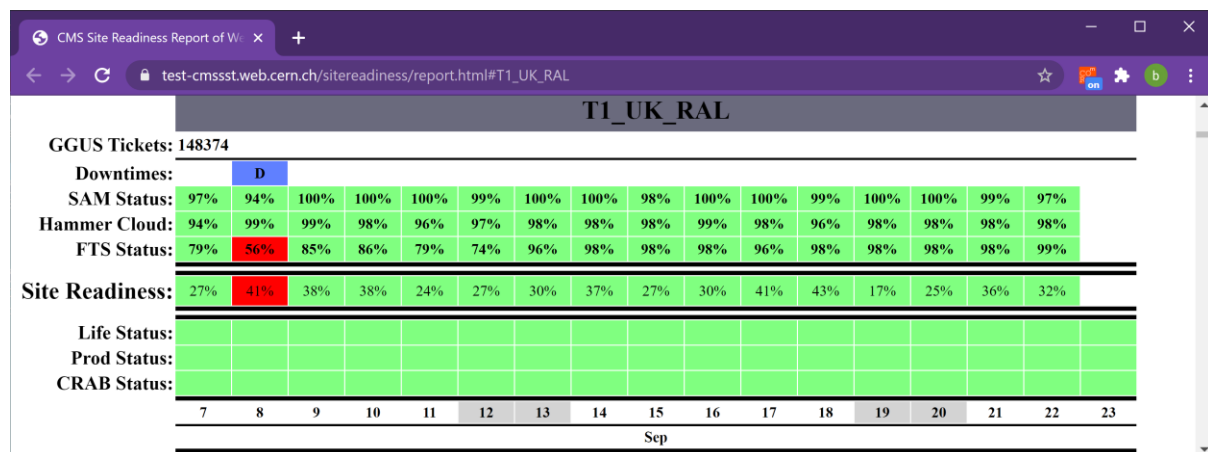

Issues/Successes this week:

Request to update pledge numbers in CRIC:

BDII now SL7

Accounting for Batch being calculated.

Open Tickets:

Ticket-ID	Type	VO	Site	Priority	Responsible Unit	Status	Last Update	Subject	Scope
148701	TEAM	lhcb	RAL-LCG2	very urgent	NGI_UK	in progress	2020-09-21 10:18:00	Auth failed for one user	WLCG
148374	USER	cms	RAL-LCG2	urgent	NGI_UK	in progress	2020-09-10 22:53:00	Files access is timing out at T1_UK_RAL	WLCG
148153	USER	snoplus.snolab.ca	RAL-LCG2	less urgent	NGI_UK	waiting for reply	2020-09-23 11:09:00	Transfer instability to RAL	EGI
147622	USER	snoplus.snolab.ca	RAL-LCG2	urgent	NGI_UK	in progress	2020-09-09 10:34:00	Bulk transfer of data from RAL to Canadian site	EGI
146651	TEAM	atlas	RAL-LCG2	urgent	NGI_UK	on hold	2020-08-10 10:59:00	singularity and user NS setup at RAL	WLCG
143669	USER	snoplus.snolab.ca	RAL-LCG2	urgent	NGI_UK	on hold	2020-04-27 08:45:00	SNO+ LFC to DFC migration	EGI
143624	USER	snoplus.snolab.ca	RAL-LCG2	less urgent	NGI_UK	on hold	2020-05-18 12:35:00	Master tracking ticket to track snoplus.snolab.ca LFC to DFC transition	EGI
142350	TEAM	lhcb	RAL-LCG2	top priority	NGI_UK	on hold	2020-08-26 12:40:00	Proble accessing some LHCB files at RAL	WLCG

Closed tickets:

CMS:

https://test-cmsst.web.cern.ch/sitereadiness/report.html#T1_UK_RAL

ATLAS:

<http://hammercloud.cern.ch/hc/app/atlas/siteoverview/?site=RAL-LCG2&startTime=2020-06-17&endTime=2020-06-24&templateType=isGolden>

Stage test957:

Direct IO test952:

Site Dashboard:

https://monit-grafana.cern.ch/d/D26vEIGGz/site-oriented-dashboard?orgId=17&var-groupby_jobs=data.dst_country&var-groupby_ddm=dst_country&var-cloud=All&var-country=All&var-federation=All&var-site=RAL-LCG2&var-computingsite=All