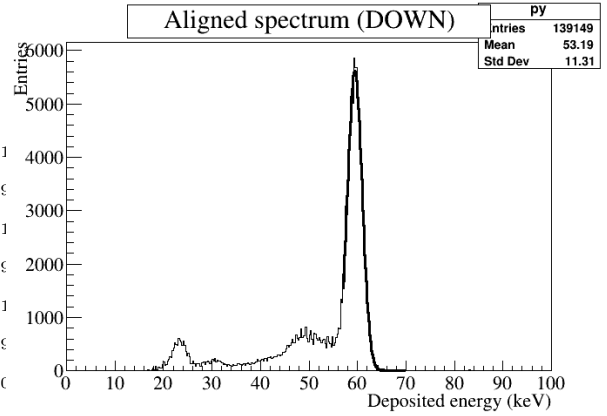

Date: 20201014
 Run: 2
 Module: 257
 FWHM: 3.53915 keV
 Dead ch: 0, 1, 2, 3, 4, 5, 6, 7, 8, 9, 10, 11, 12, 13, 14, 15, 16, 17, 18, 19, 32, 35, 41, 52, 55, 66, 70, 72, 75, 92, 95, 112, 115, 132, 135, 152, 155, 172, 175, 192, 195, 215, 232, 235, 252, 255, 256, 259, 276, 279, 296, 299, 316, 319, 336, 339, 356, 359, 376, 379, 396, 399, 419, 436, 439, 456, 459, 476, 479, 492, 496, 497, 499, 500, 501, 502, 503, 504, 505, 506, 507, 508, 509, 510, 511