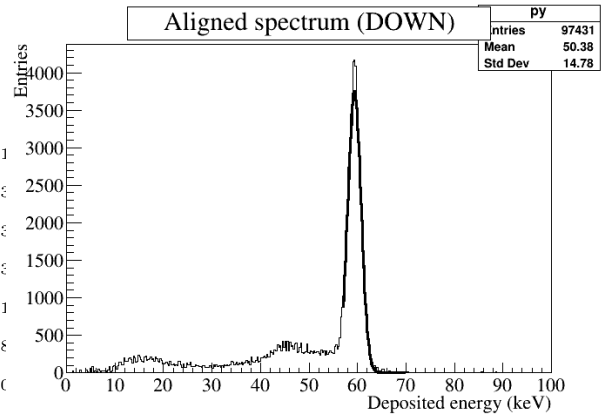

Date: 20201014
 Run: 3
 Module: 258
 FWHM: 3.21148 keV
 Dead ch: 0, 1, 2, 3, 4, 5, 6, 7, 8, 9, 10, 11, 12, 13, 14, 15, 16, 17, 18, 19, 32, 35, 52, 55, 72, 75, 92, 95, 112, 115, 116, 135, 152, 155, 172, 175, 192, 195, 212, 215, 232, 235, 252, 255, 256, 259, 276, 279, 296, 299, 316, 319, 332, 339, 356, 359, 376, 379, 392, 394, 396, 399, 416, 419, 419, 436, 439, 456, 459, 475, 476, 479, 484, 487, 488, 489, 490, 492, 494, 496, 497, 498, 499, 500, 501, 502, 503, 504, 505, 506, 507, 508, 509, 510, 511