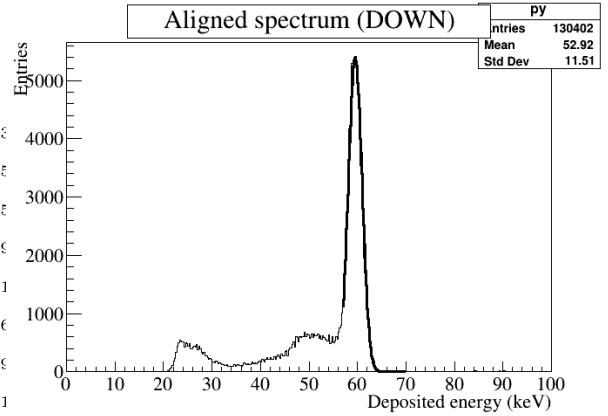

Date: 20201020
 Run: 25
 Module: 254
 FWHM: 3.30784 keV
 Dead ch: 0, 1, 2, 3, 4, 5, 6, 7, 8, 9, 10, 11, 12, 13, 14, 15, 3
 55, 75, 95, 115, 135, 155, 175, 215, 235, 255, 256, 25
 258, 259, 276, 296, 316, 333, 334, 336, 353, 354, 35
 373, 374, 376, 388, 389, 390, 391, 392, 393, 394, 39
 396, 397, 398, 399, 400, 401, 402, 403, 412, 413, 41
 416, 423, 436, 440, 441, 442, 445, 446, 447, 456, 46
 463, 469, 470, 473, 474, 476, 495, 496, 497, 498, 49
 500, 501, 502, 503, 504, 505, 506, 507, 508, 509, 51
 511