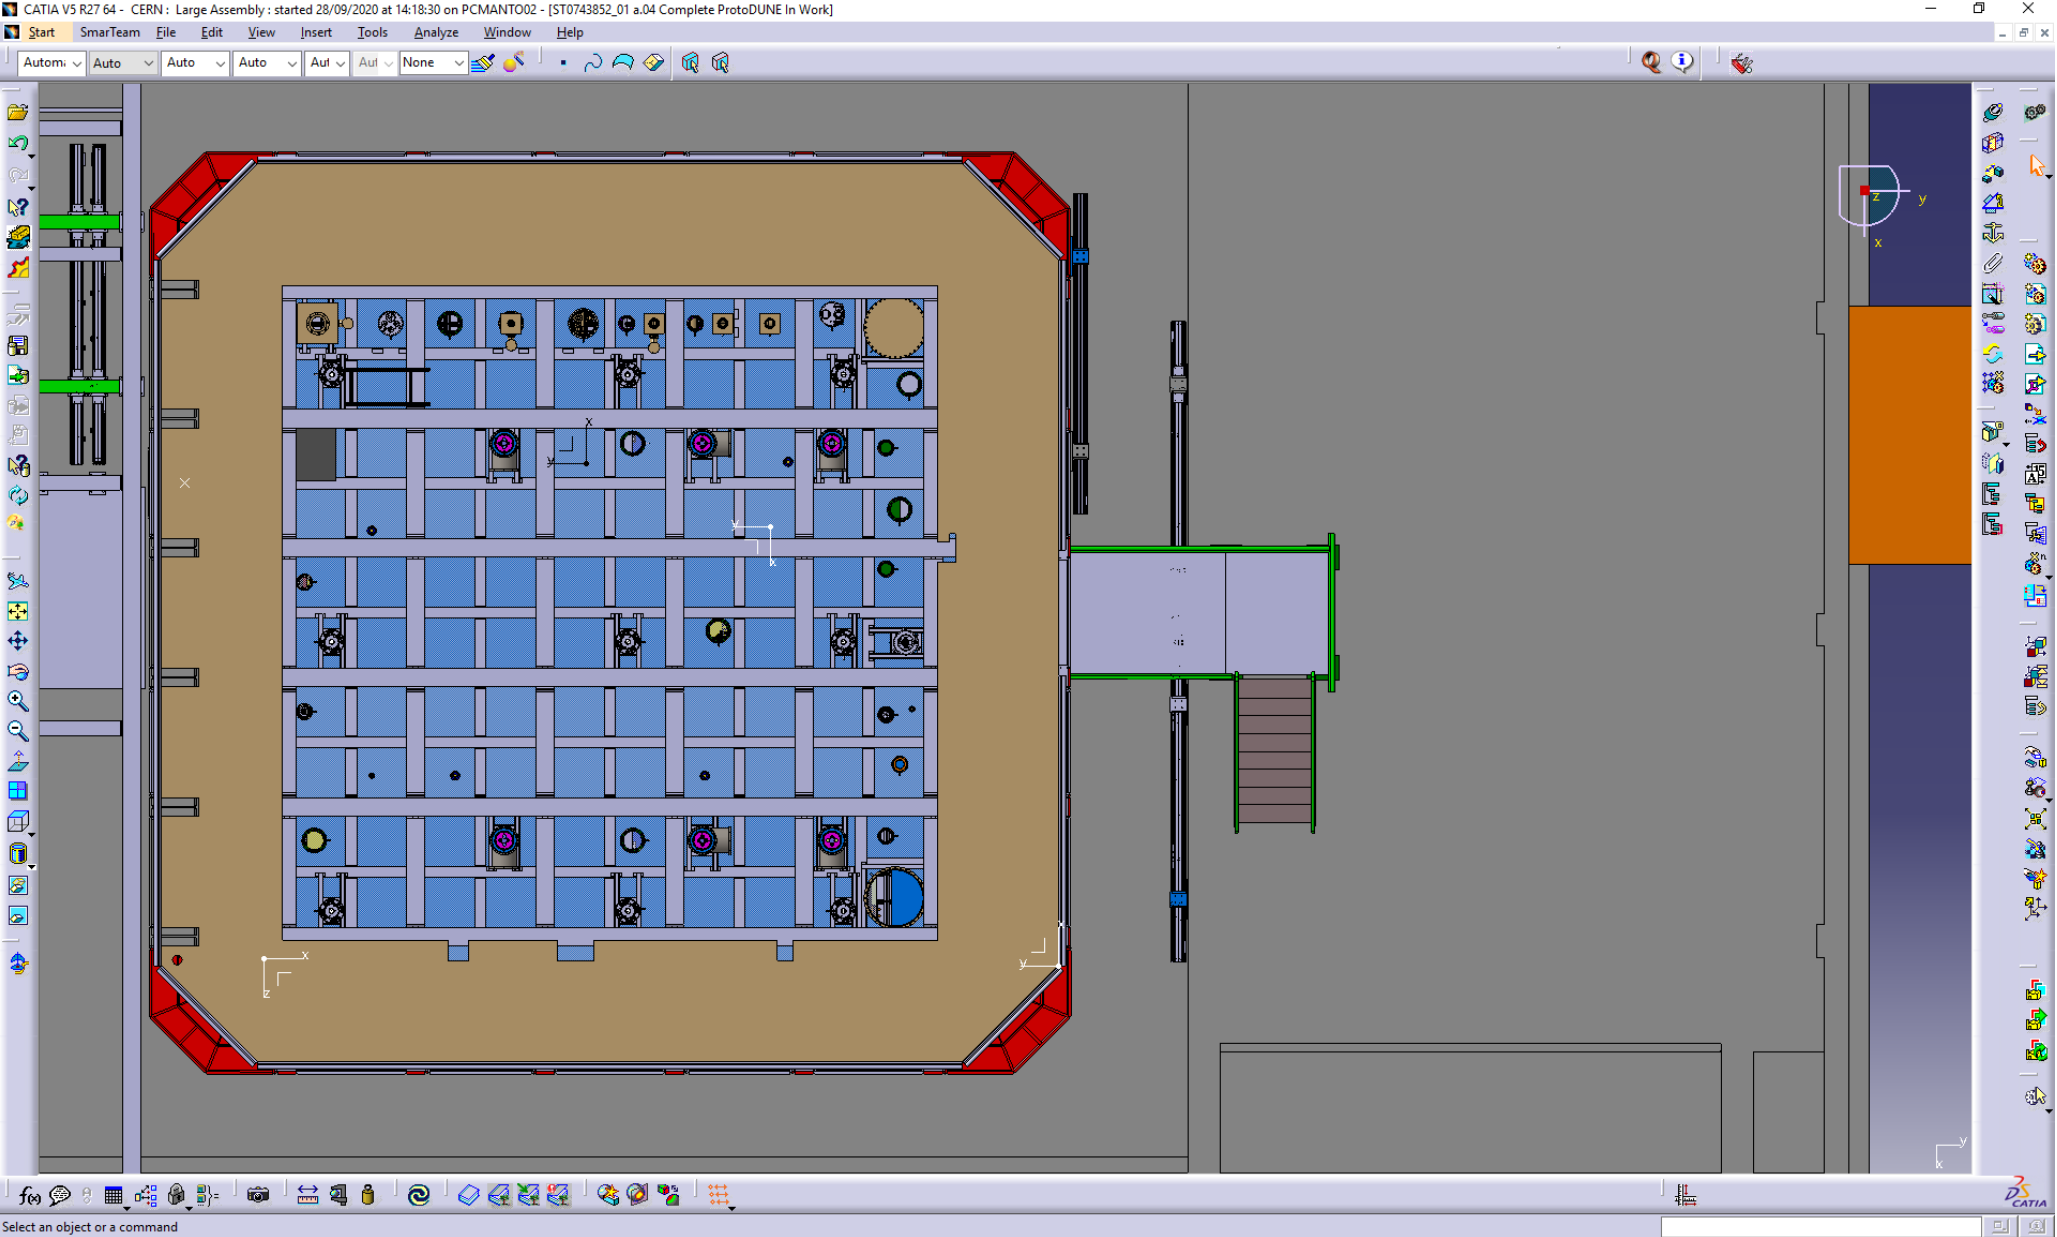

NP04 Schedule 2020 ver. 1.0

Sep

Oct

Nov

Wk	40	41	42	43	44	45
Mo	Survey <small>28</small>	Remove beam line <small>5</small>	<small>12</small>	<small>19</small>	<small>26</small>	<small>2</small>
Tu	AUG test (no access)	Cut Cher. Gas lines	Remove CRT	Test cold box + noise in the APA		Cryostat empty (forecast) but probably still too cold
We	Free area pit	Remove Beam Platform				
Th						
Fr	VIC	Cut Cher. Gas lines as much as possible				

CRT storage

CRT storage

CRT storage