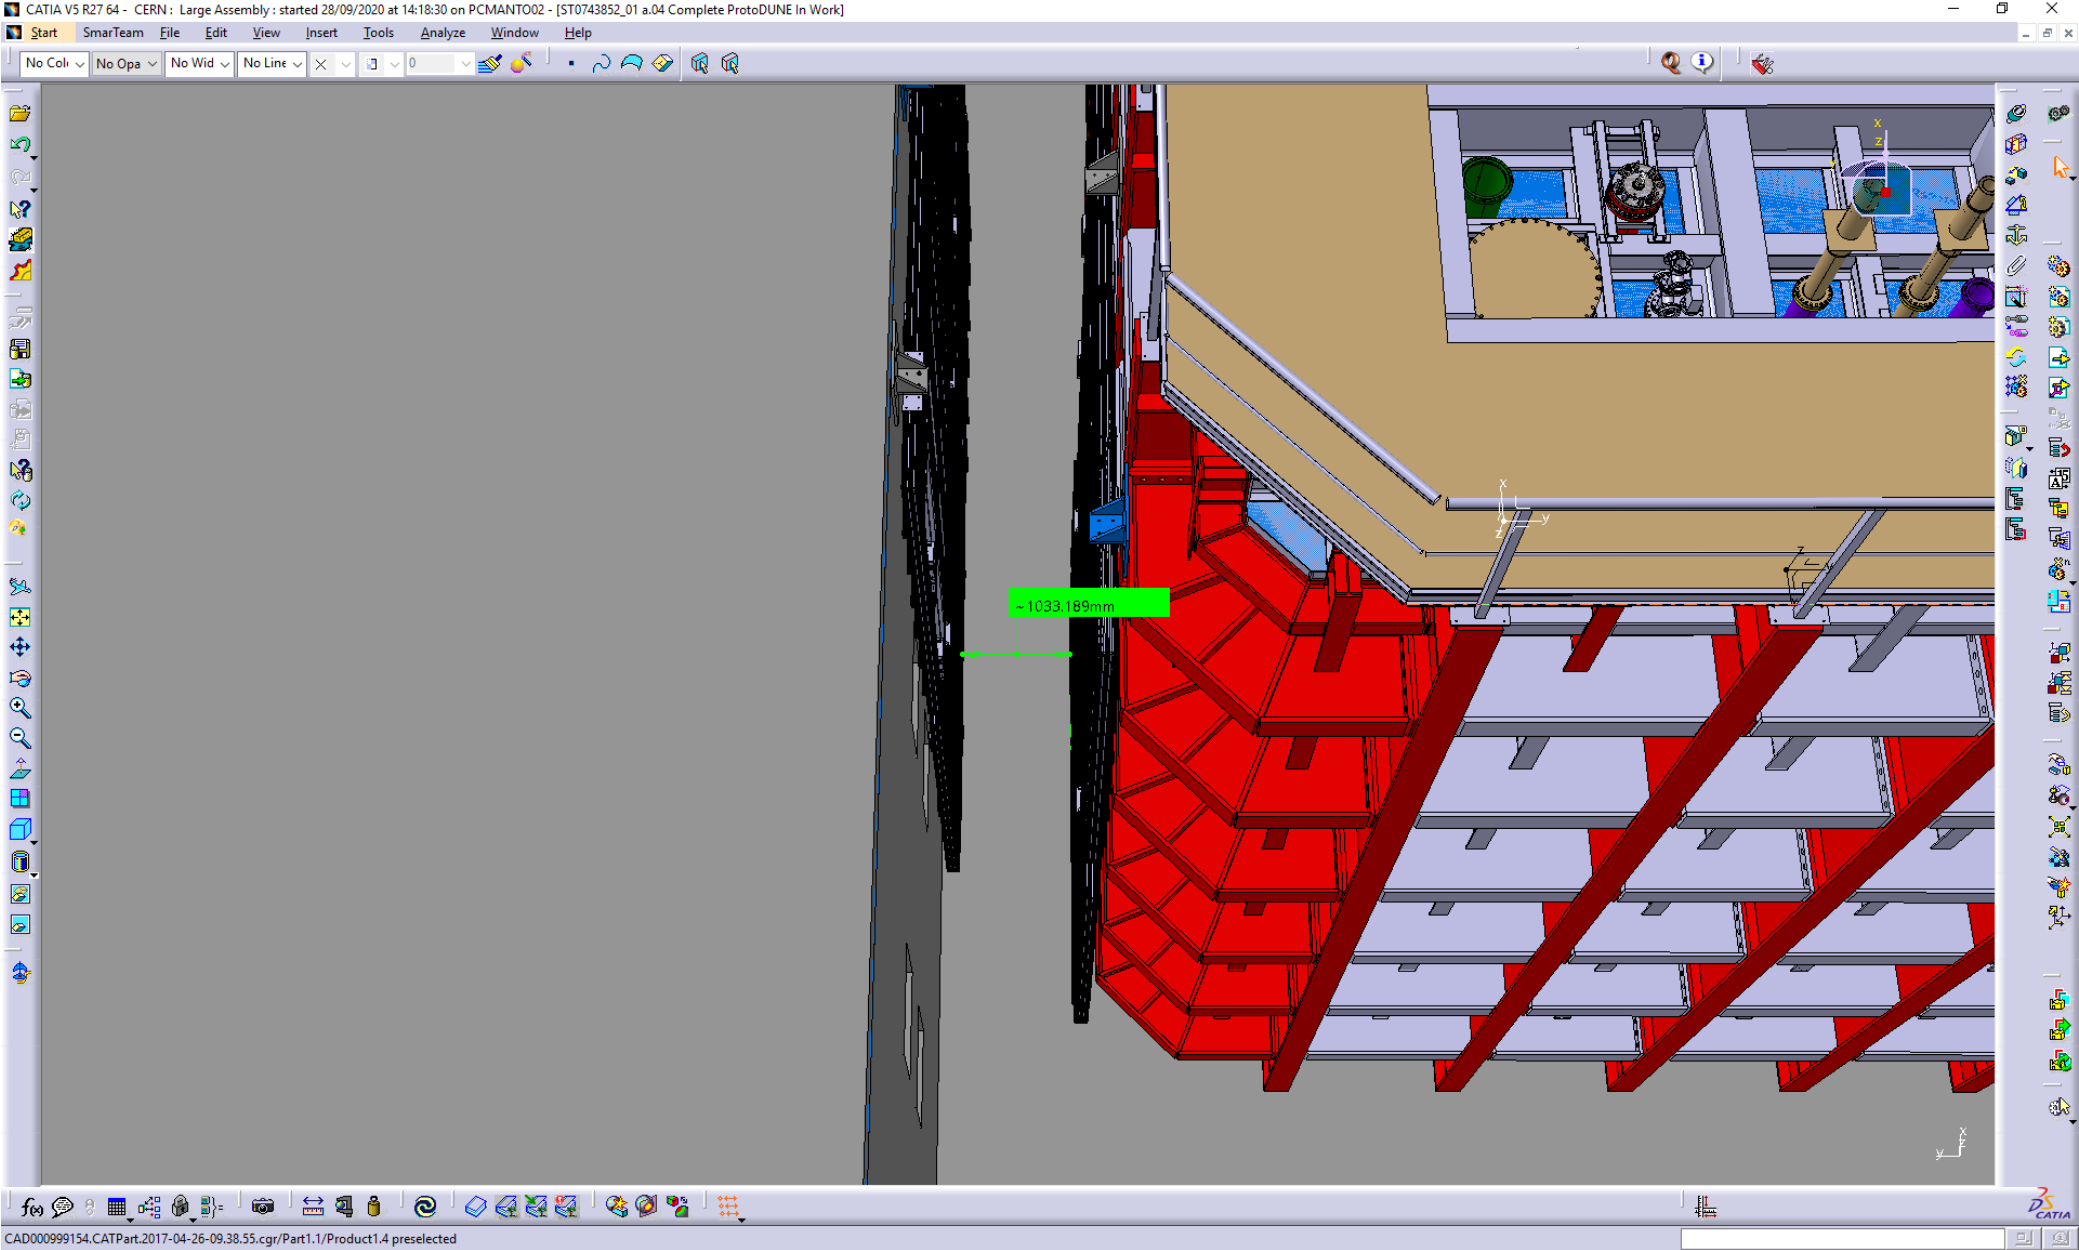

NP04 Schedule 2020 ver. 1.0

Sep

Oct

Nov

Wk	40	41	42	43	44	45
Mo	Survey <small>28</small>	Remove beam line <small>5</small>	<small>12</small>	<small>19</small>	<small>26</small>	<small>2</small>
Tu	AUG test (no access)	Cut Cher. Gas lines	Remove CRT	Test cold box + noise in the APA		Cryostat empty (forecast) but probably still too cold
We	Free area pit	Remove Beam Platform				
Th						
Fr	VIC	Cut Cher. Gas lines as much as possible				

CRT storage

CRT storage

CRT storage