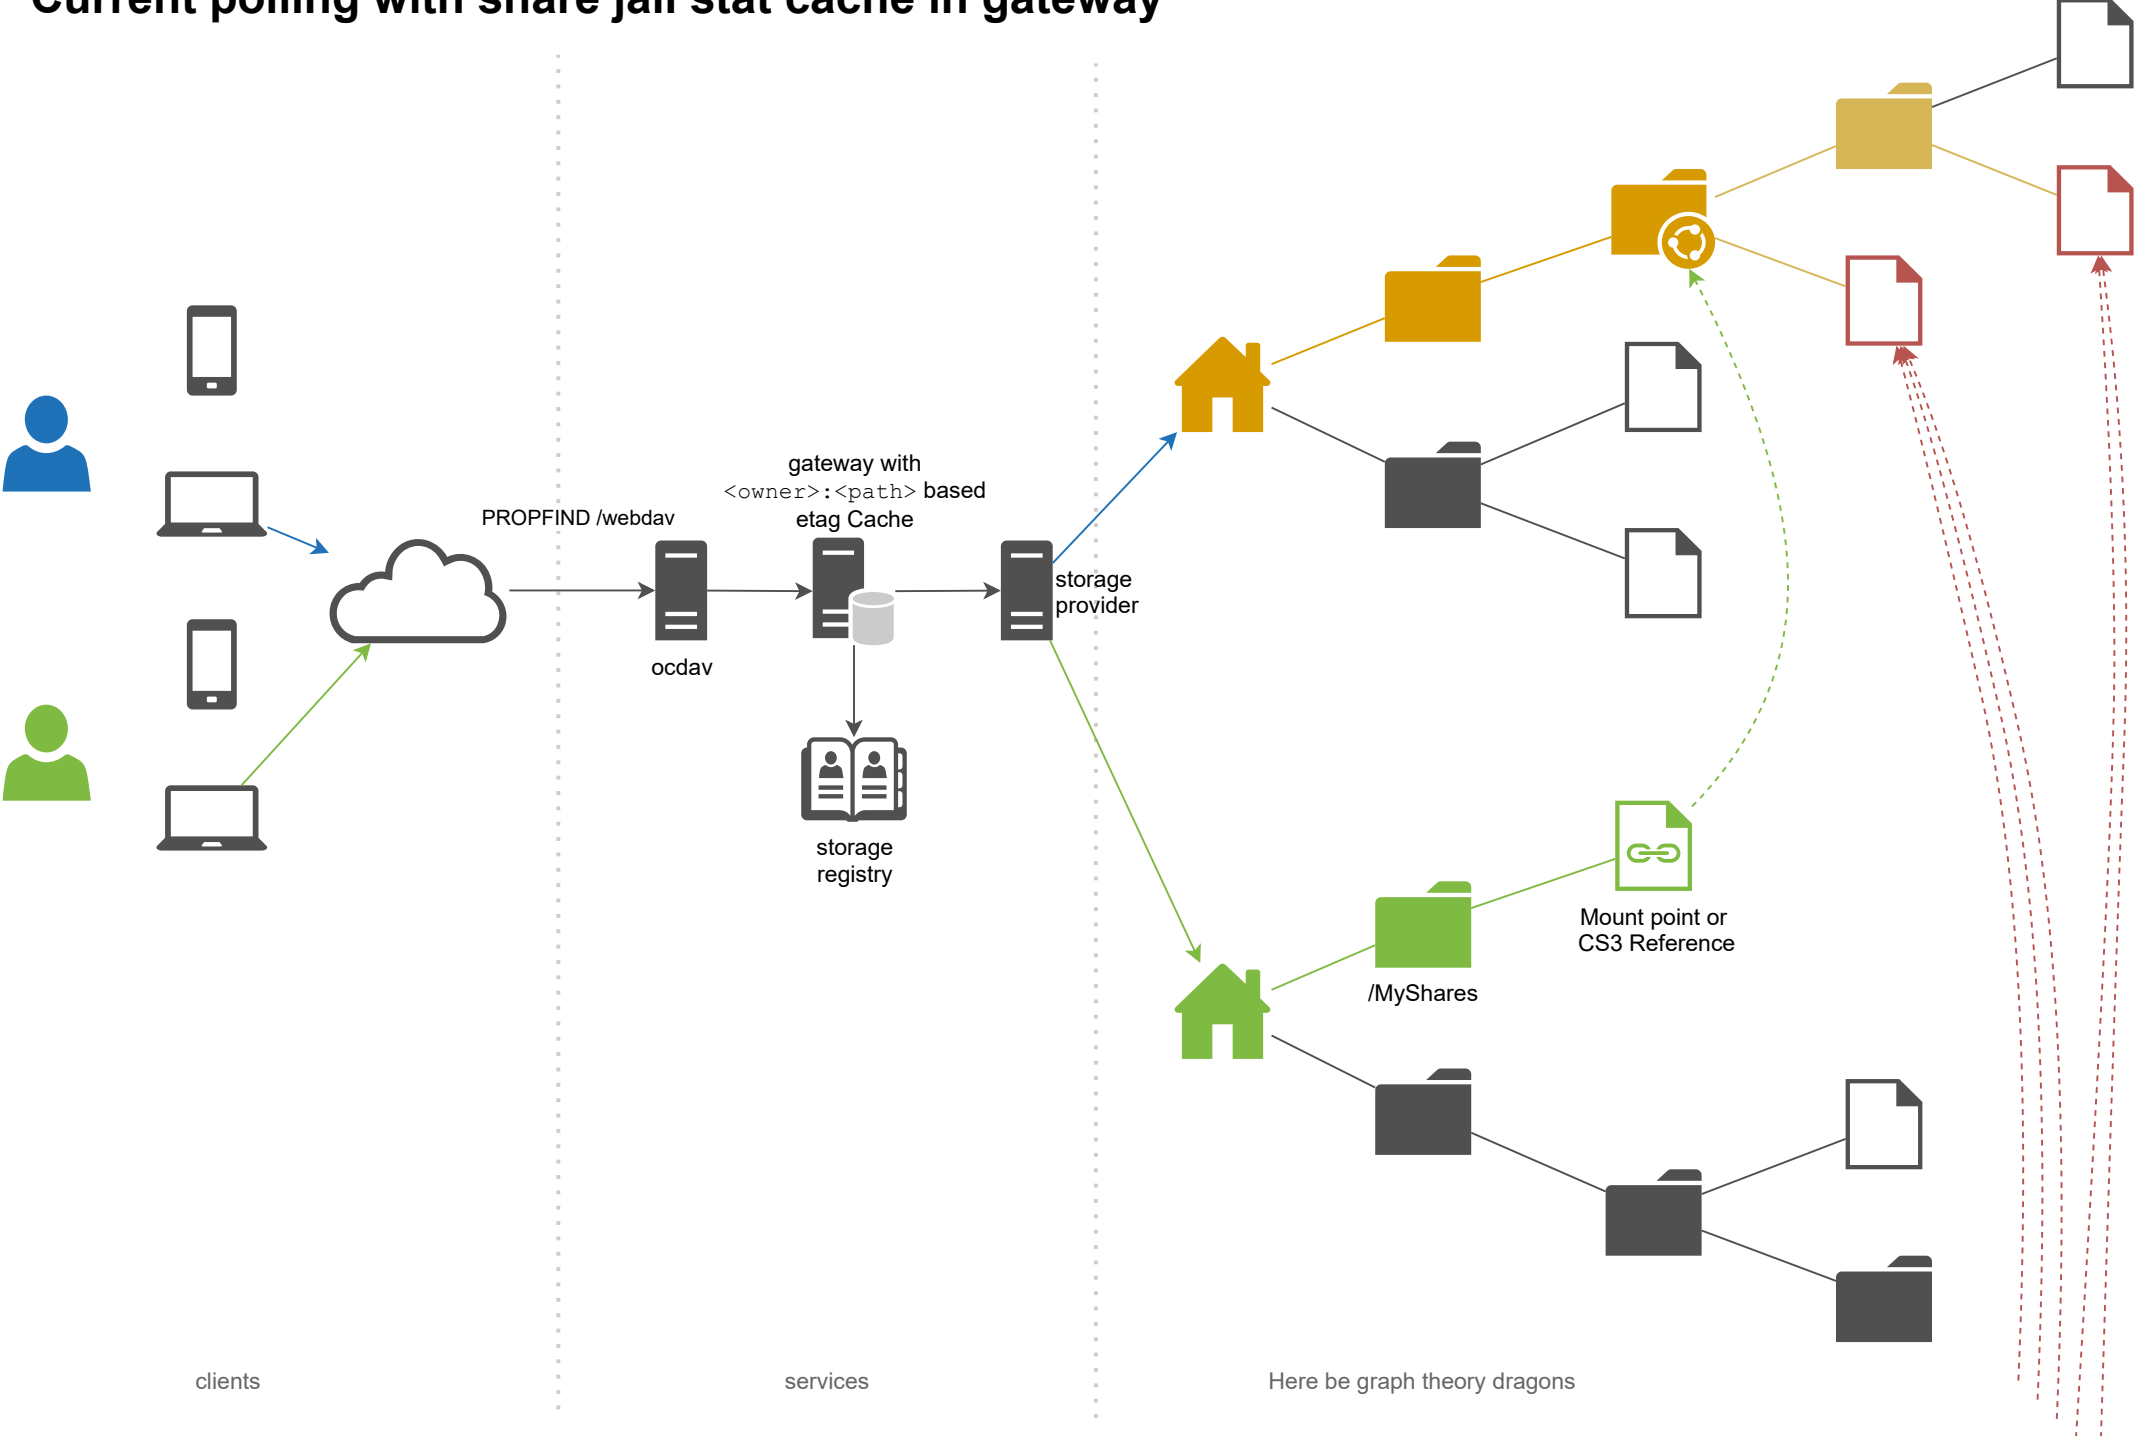

Current polling with share jail stat cache in gateway

clients

services

Here be graph theory dragons

Dynamic storage registry with root stat cache