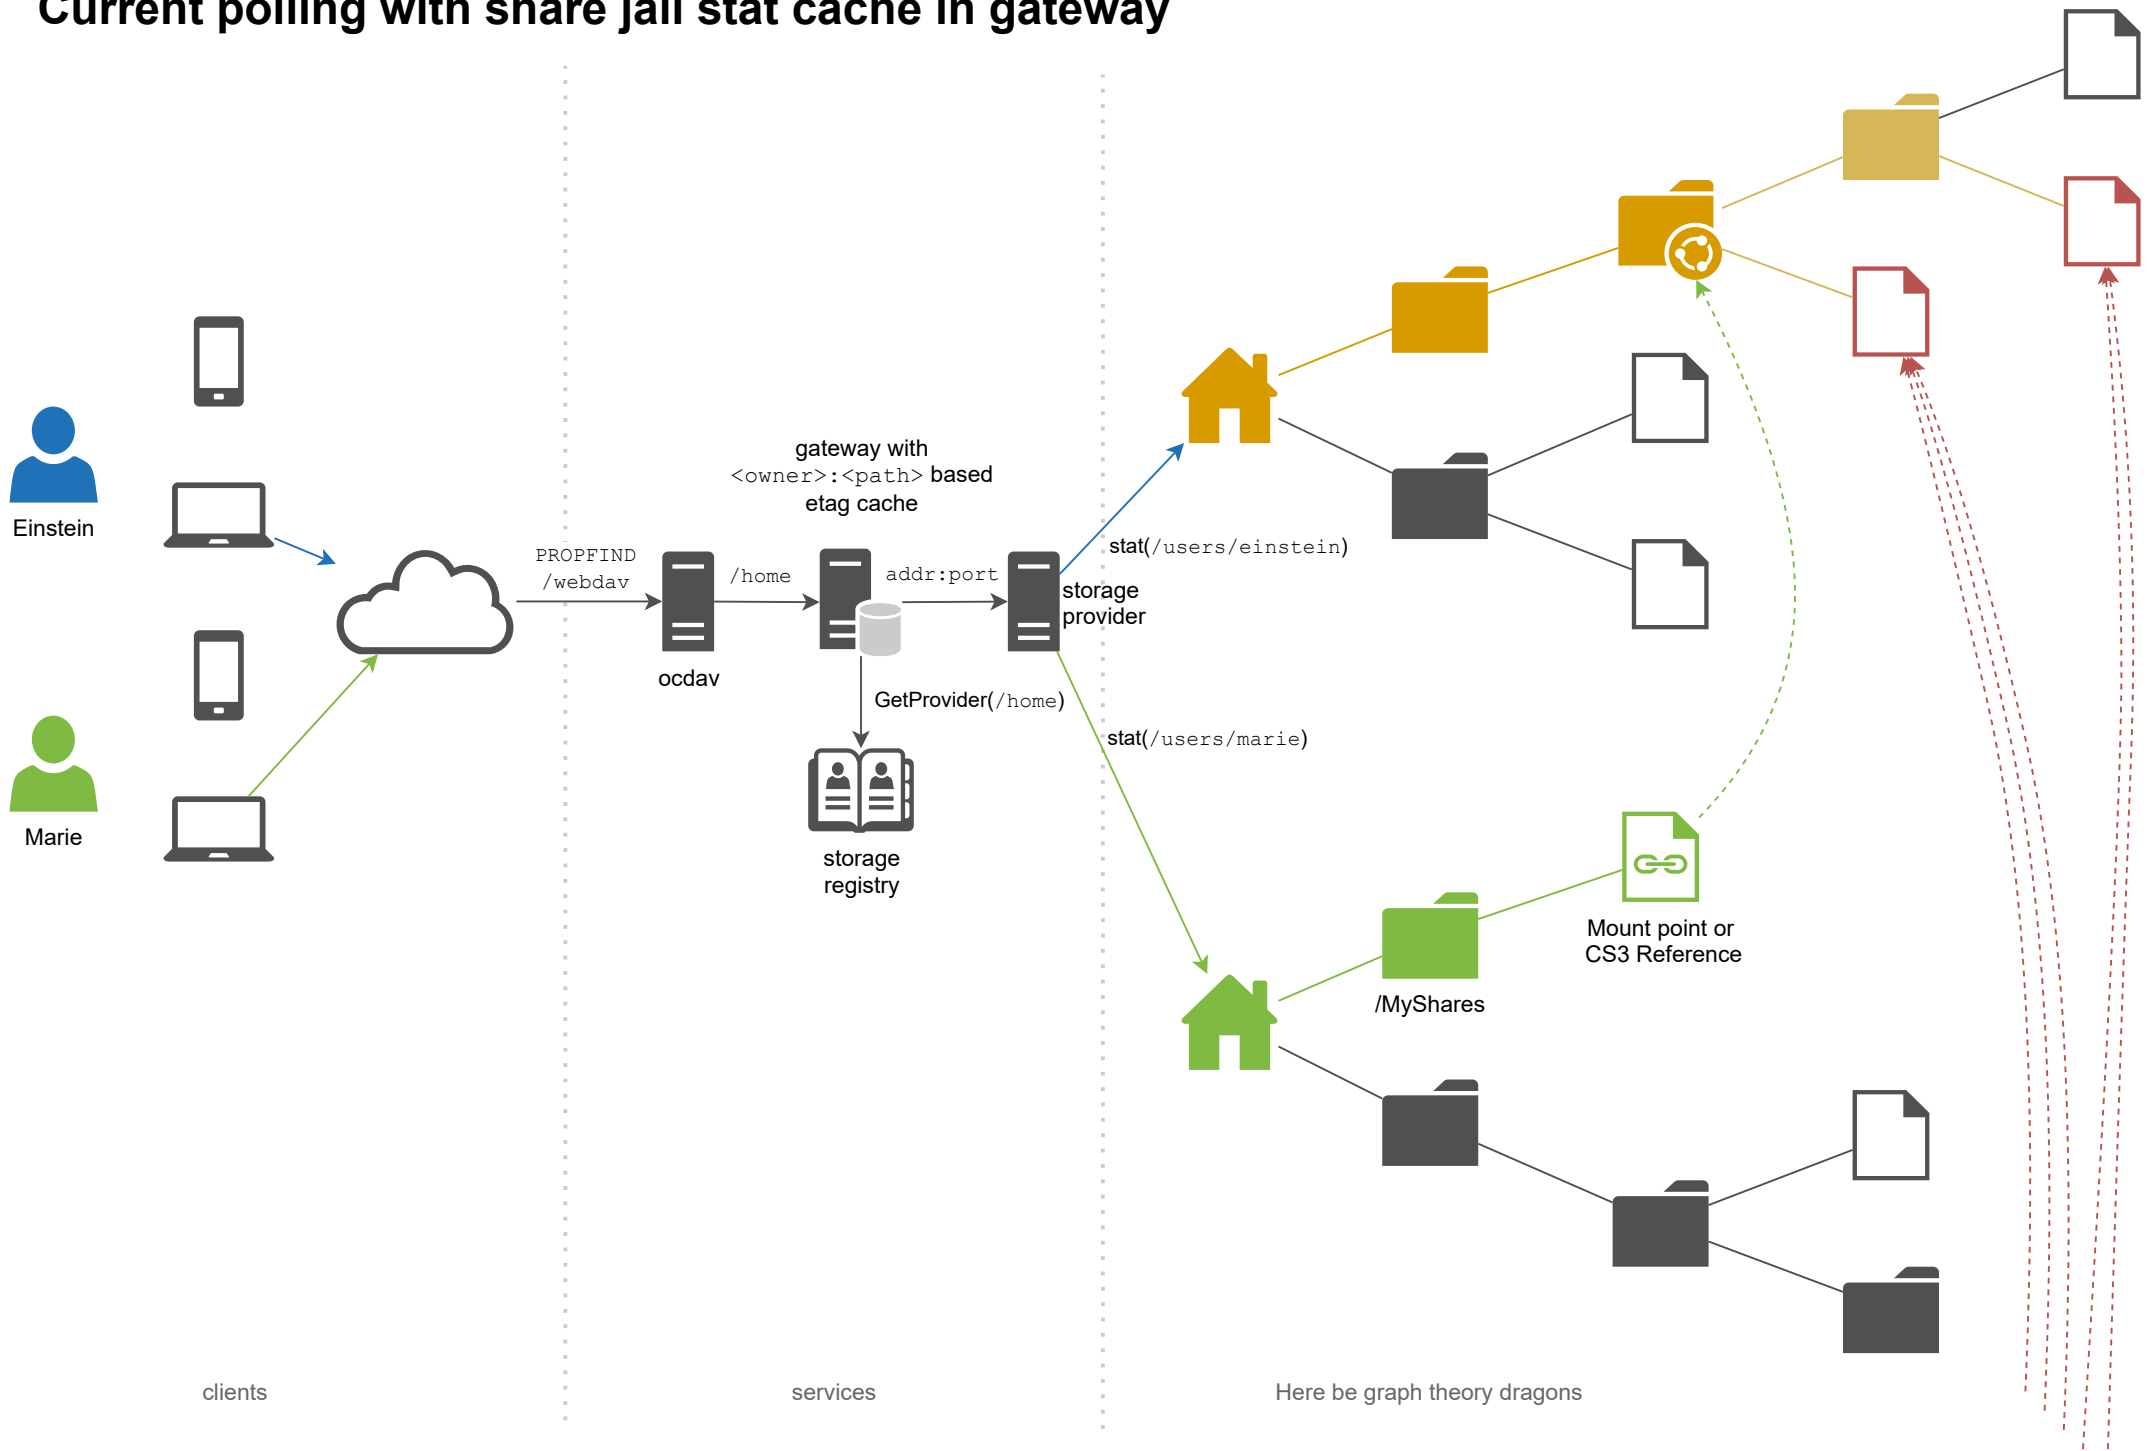

# Current polling with share jail stat cache in gateway

# Dynamic storage registry with root stat cache