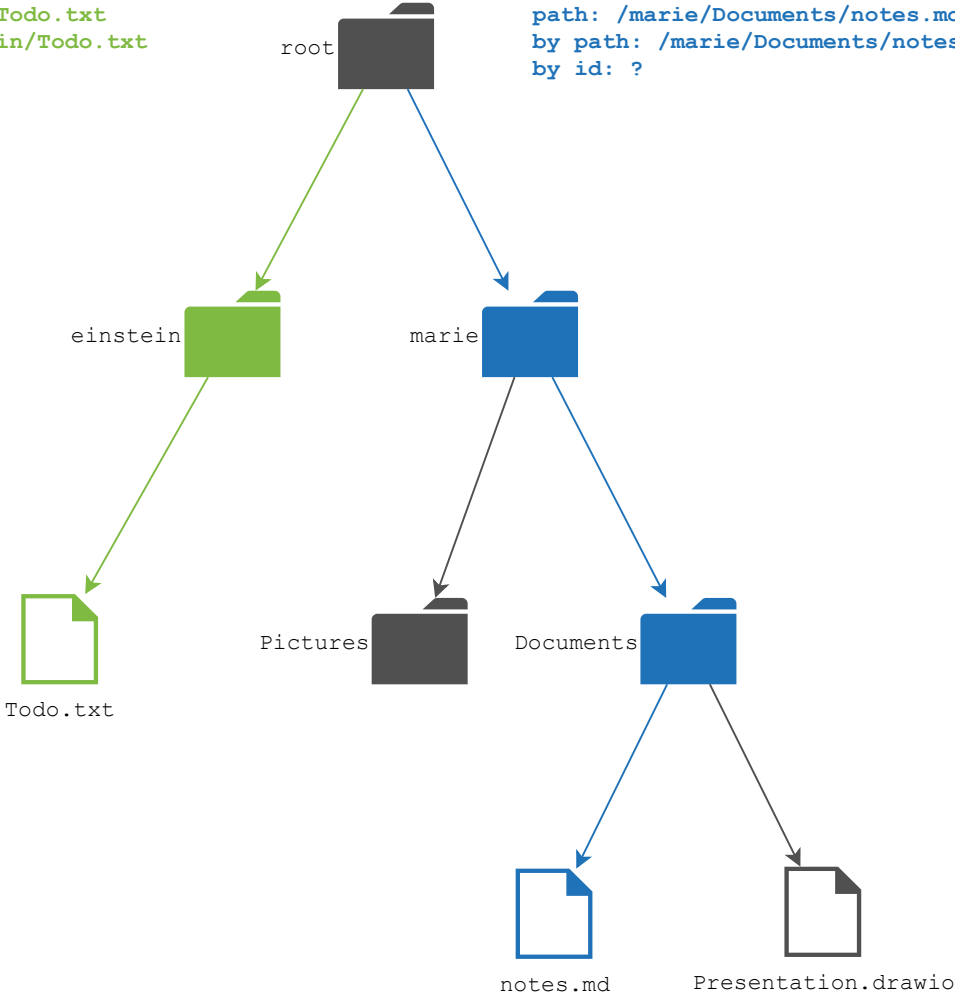

# POSIX filesystem

path: /einstein/ToDo.txt  
by path: /einstein/ToDo.txt  
by id: ?

path: /marie/Documents/notes.md  
by path: /marie/Documents/notes.md  
by id: ?

# ocis storage driver

path: /einstein/ToDo.txt  
by path: /root/einstein/ToDo.txt  
by id: /81aa30bd

path: /marie/Documents/notes.md  
by path: /root/marie/Documents/notes.md  
by id: /4db5ce5a