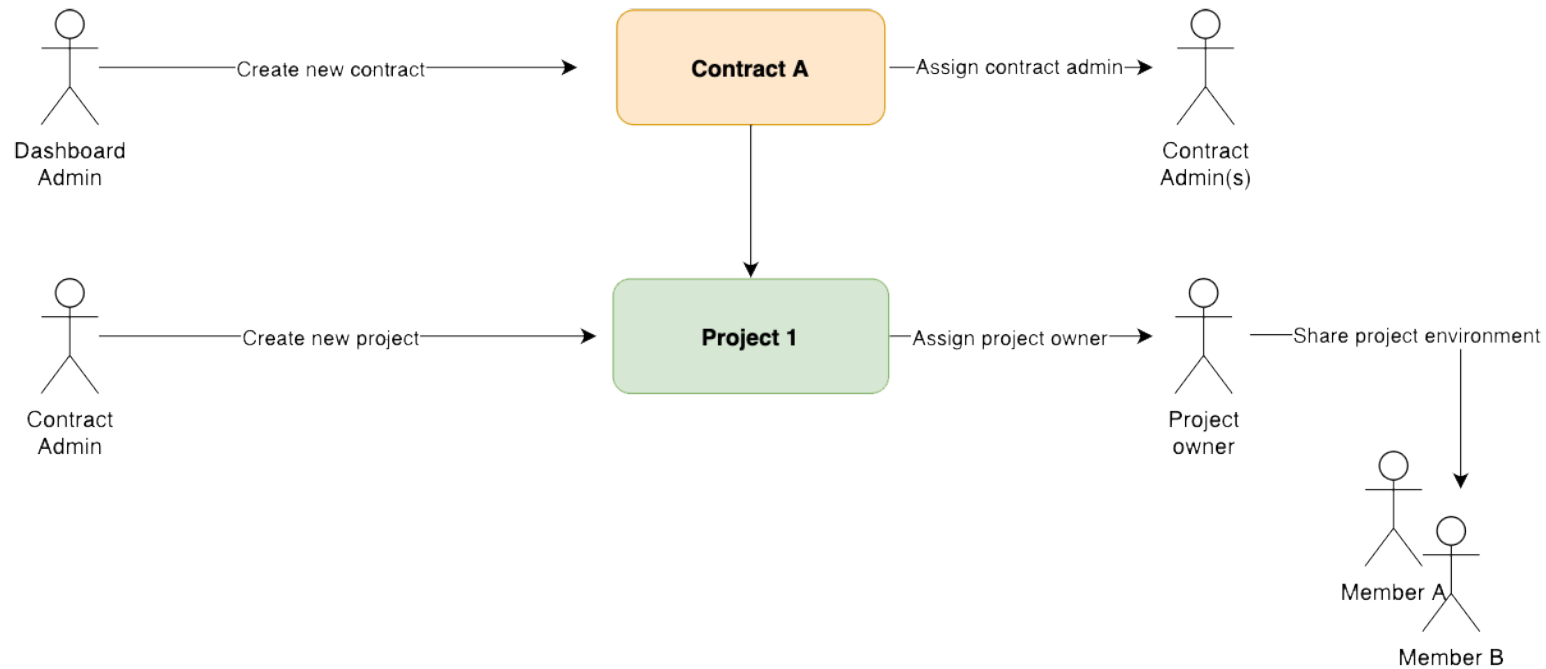

11 of 11

© Research Drive Dashboard v3.5.0 | A service by SURF | Research Drive Wiki

4 Roles;

- Member
- Project owner
- Contract owner
- Dashboard admin

Research Drive Dashboard Floww

Research Drive Reporting

- Web environment, where you can only view the projects where you have access to based on your dashboard role.
- Search-/ filterable which files people can access.
- Possibility to make exports, where this kind of insight should be supplied to data suppliers in some situations.
- Where project owner is responsible, he can maintain better insight & overview of access and permissions.