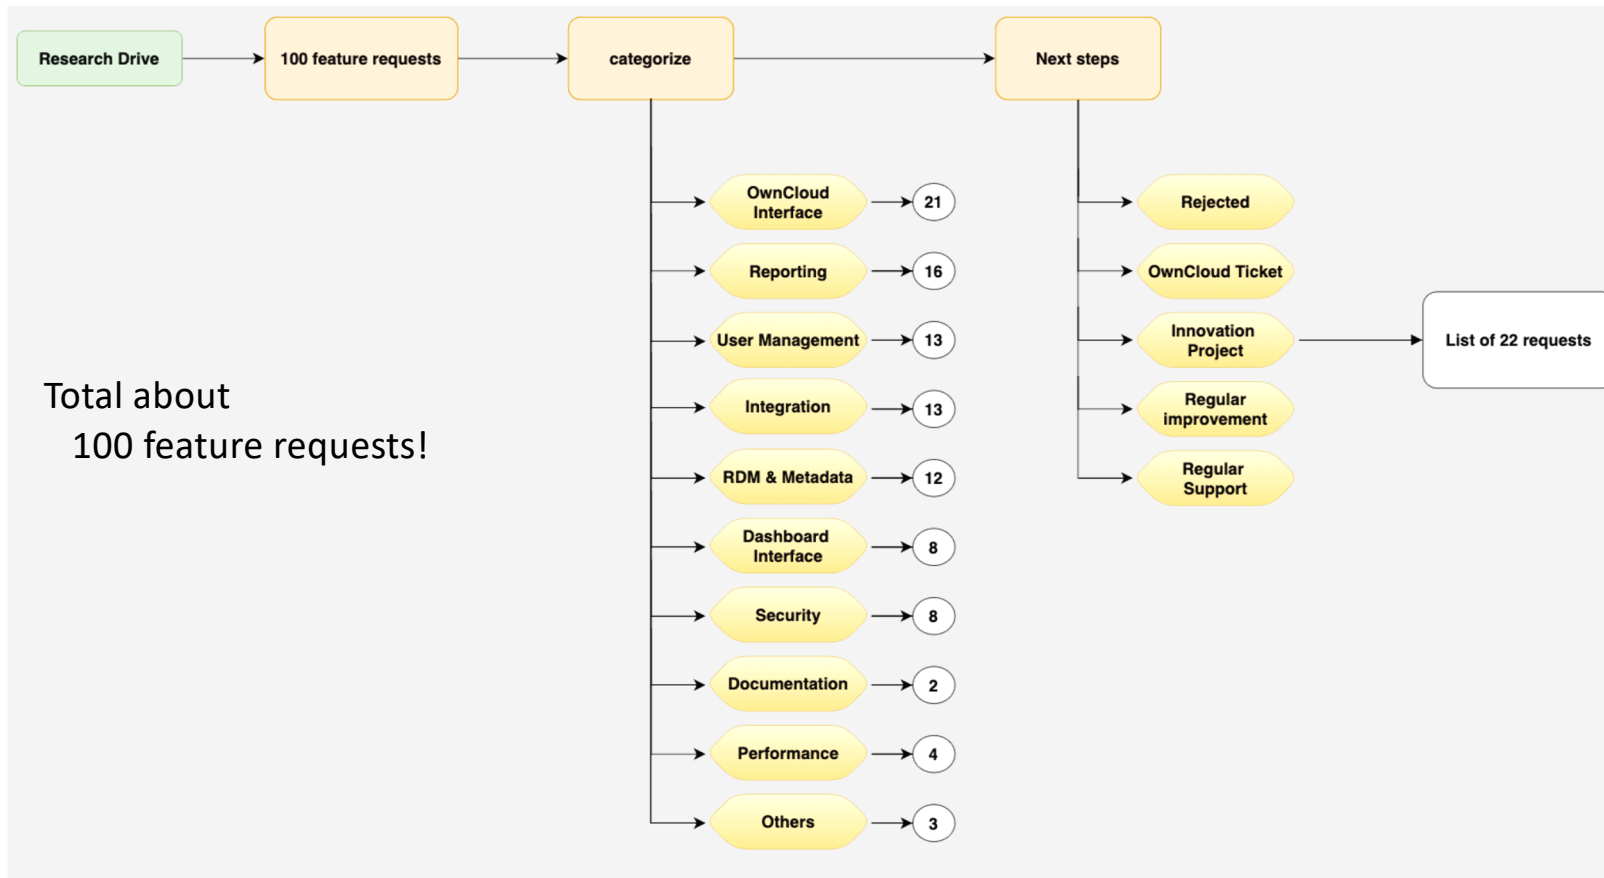

SYNC AND SHARE FOR RESEARCH DATA MANAGEMENT

Tom Wezepoel

CS3 2021

SURF

Intro

Two types of services;

- SURFdrive - Personal cloud storage service for Dutch education and research
- Research Drive – Research Driven focused on/for Research (Teams) who require large storage quota's.

→ Today 24 Research Drive (branded) environments

Feature requests

They are happy with the service, but of course they always wants more

- Request for funding
- Request for features to all institutions who are using Research Drive (TLDR form)
- Prioritization of their own requests (1 to 10 points)

Summary of the Feature Requests

Feature requests related to integration

- RDM workflow such as metadata, publishing, archiving of research data
 - *iRODS, Figshare, Dataverse ...*
- Analyse tooling
 - *SPSS, Matlab, R Studio, Atlas.ti*
- Compute clusters
 - *SURF HPC Cloud, SURF Compute Clusters*
- Microsoft Office 365
 - *Sharepoint / Teams / Onedrive*

- Web environment, where you can only view the projects where you have access to based on your dashboard role.
- Search-/ filterable which files people can access.
- Possibility to make exports, where this kind of insight should be supplied to data suppliers in some situations.
- Where project owner is responsible, he can maintain better insight & overview of access and permissions.