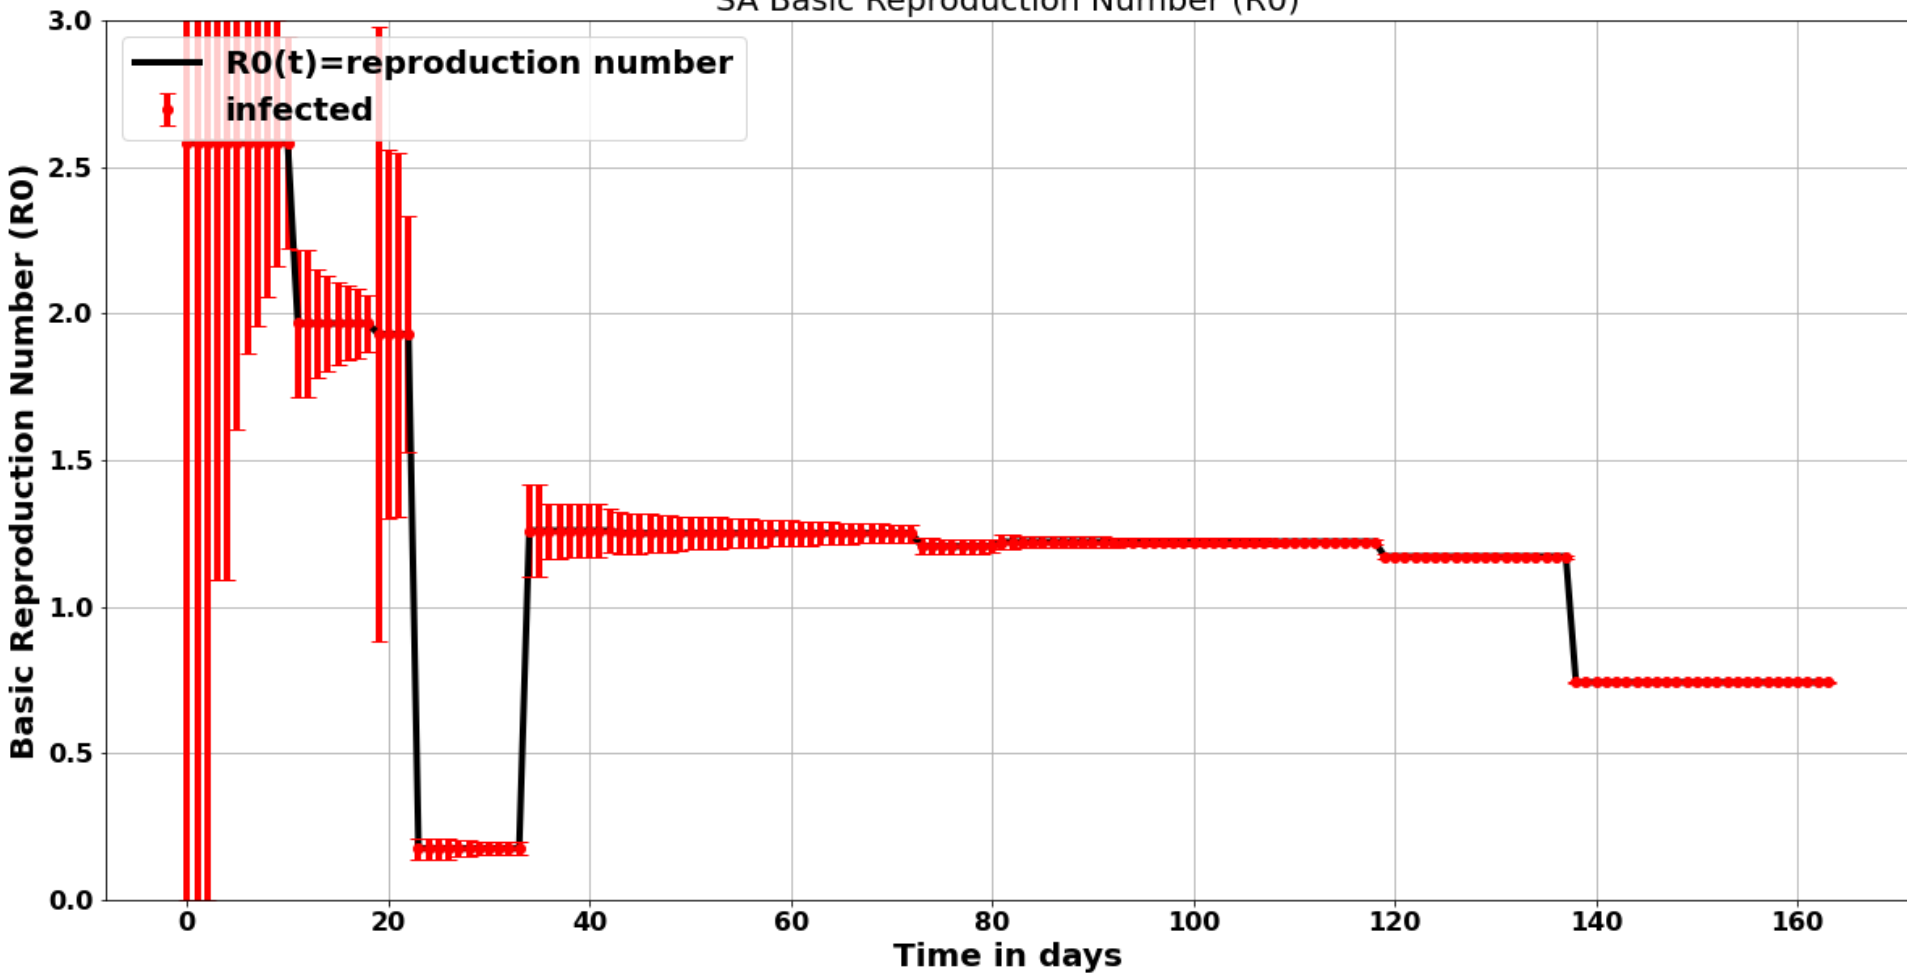

Basic Reproduction Number (R0)

SA Basic Reproduction Number (R0)

Basic Reproduction Number (R0)

# Modeling of Covid-19, South Africa Data

Log scale