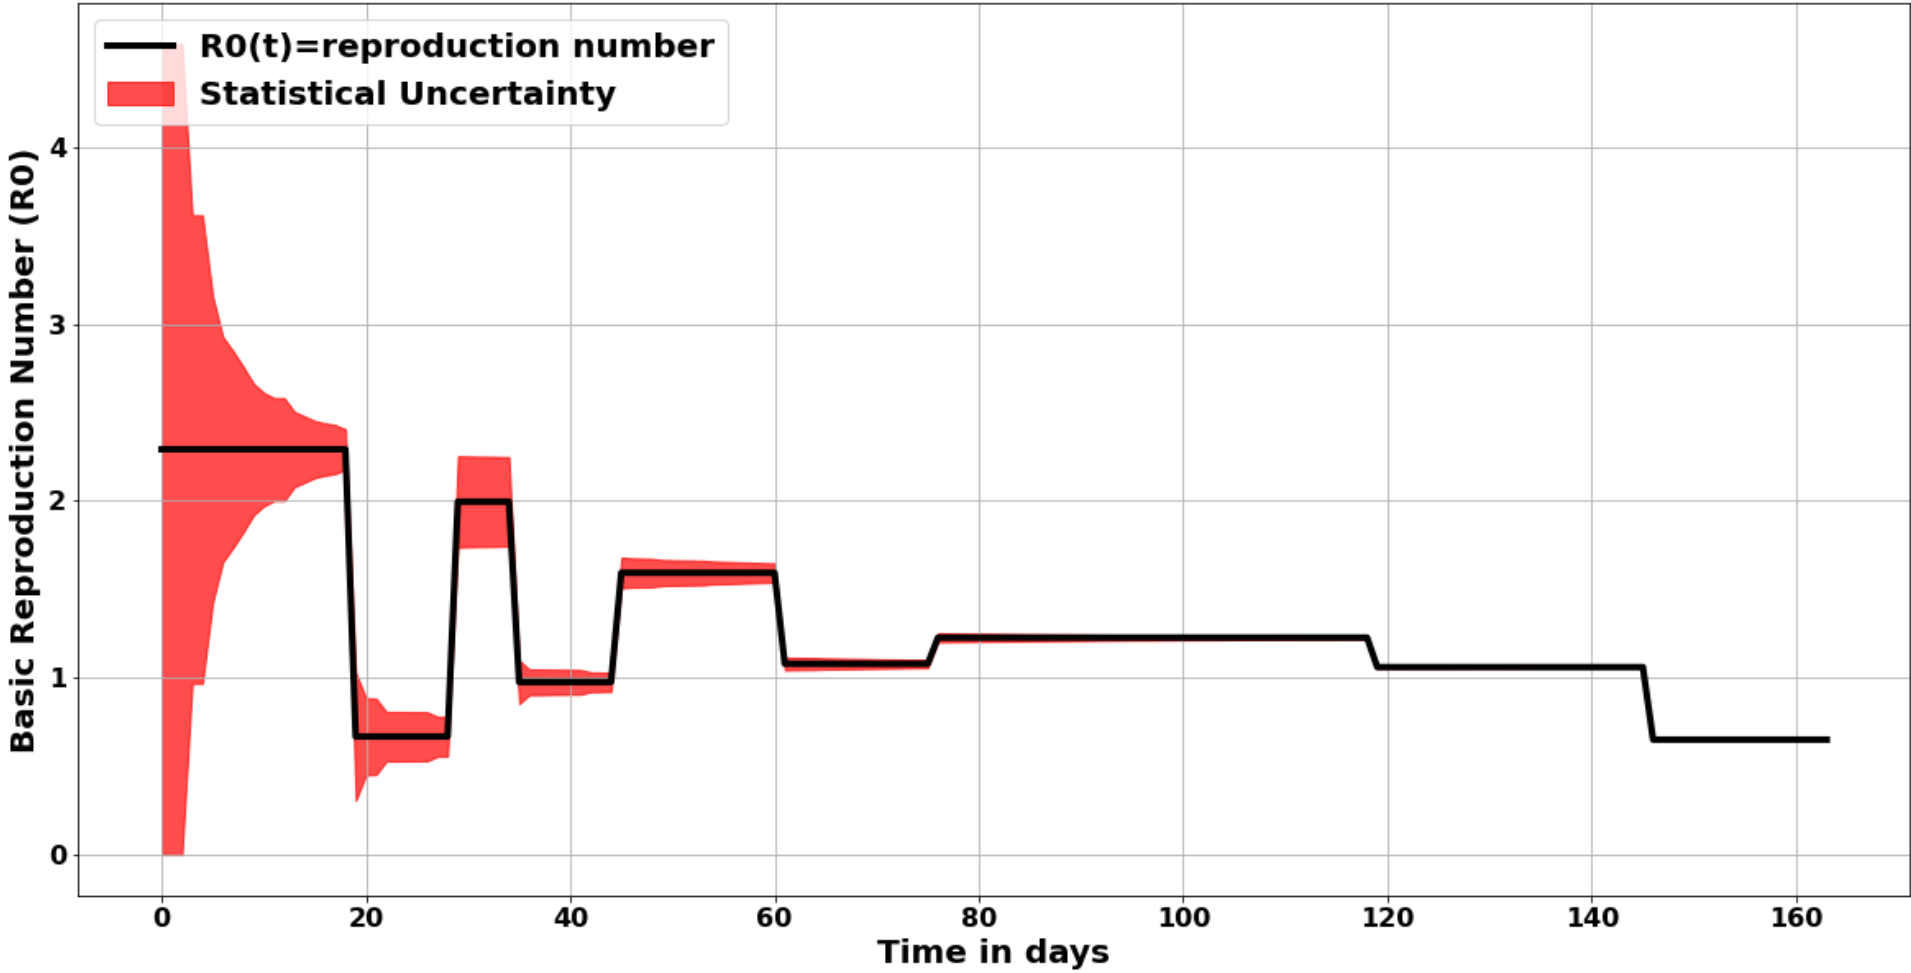

Basic Reproduction Number (R0)

SA Basic Reproduction Number (R0)

Basic Reproduction Number (R0)

# Modeling of Covid-19, South Africa Data

Log scale