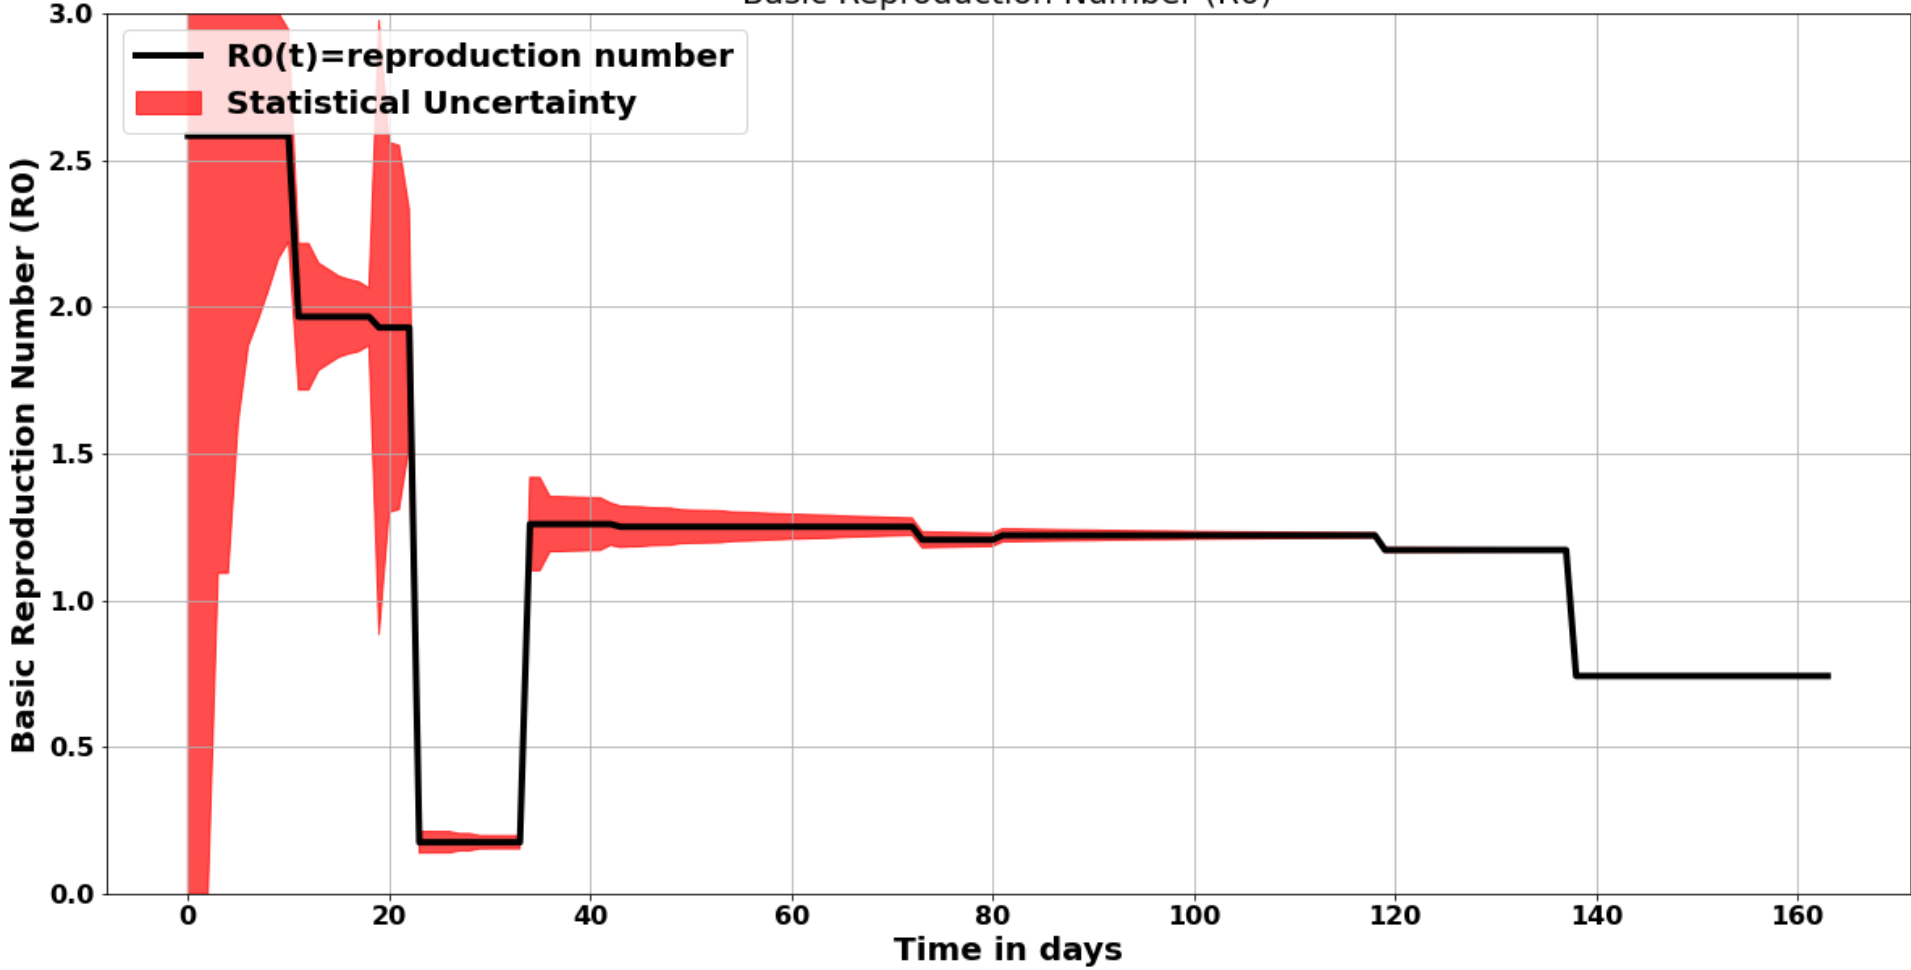

Basic Reproduction Number (R0)

SA Basic Reproduction Number (R0)

Basic Reproduction Number (R0)

# Modeling of Covid-19, South Africa Data

Log scale