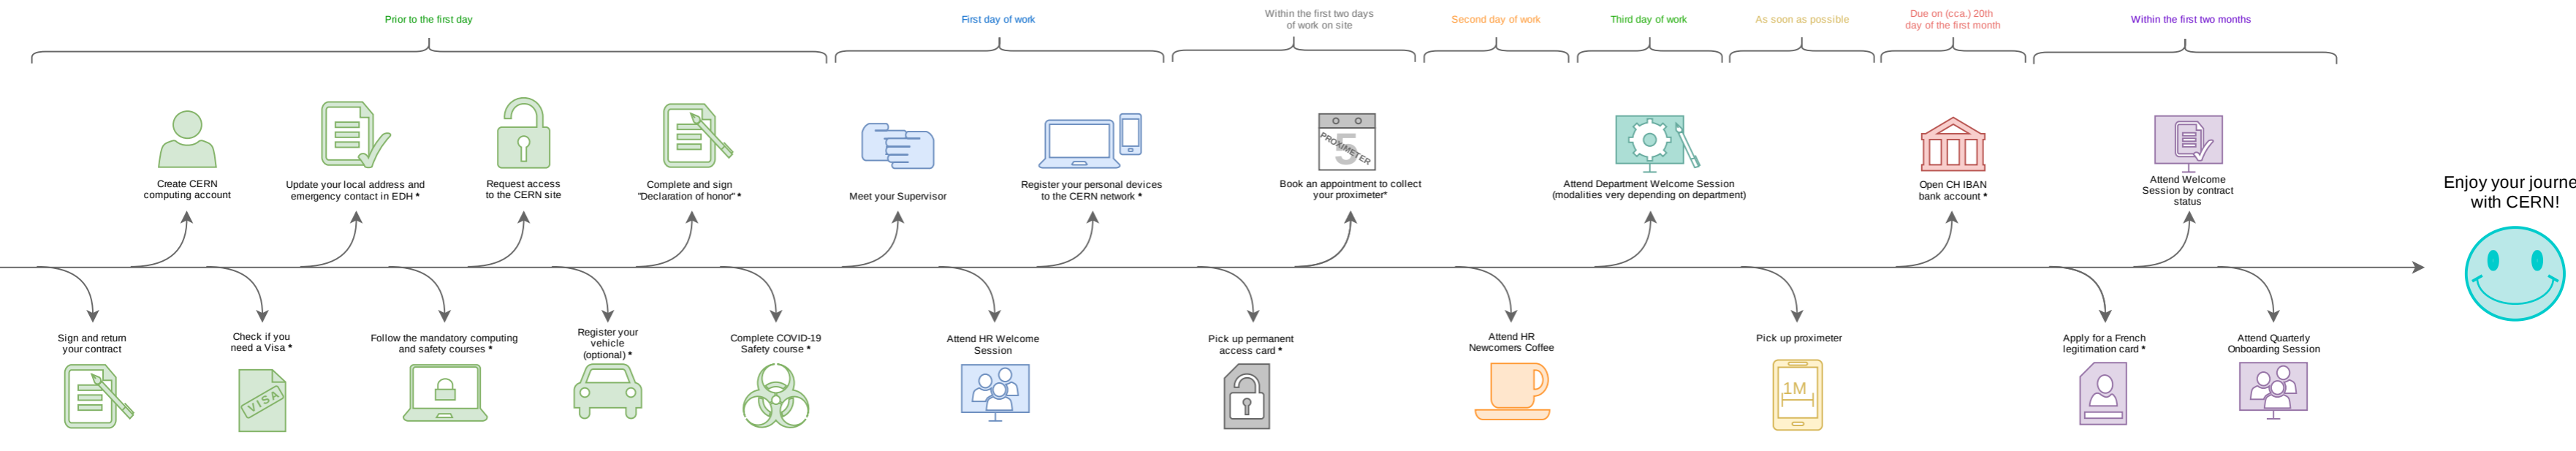

# Newcomers' Tasks Timeline

First week "essentials": a schematic guide to the various key tasks to complete in your first days at CERN

Enjoy your journey with CERN!

**Legend:** Icons marked with \* are hyperlinked: click on the icon for more information

**Check it out!**  
 Before I arrive formalities: <https://hr.web.cern.ch/before-i-arrive>  
 My first week at CERN: <https://hr.web.cern.ch/my-first-week>  
 Life at CERN: <https://hr.web.cern.ch/life-cern>