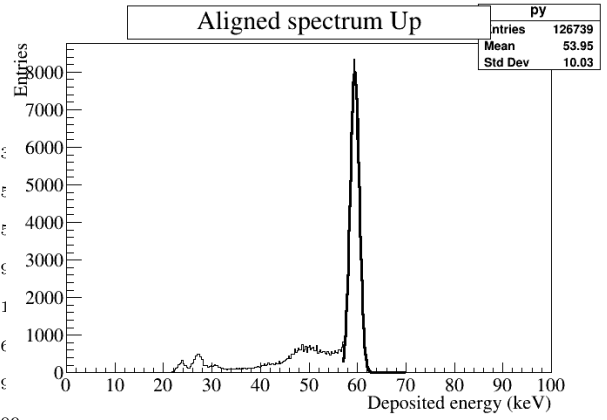

Date: 20201228
 Run: 3
 Module: 254
 ADC: Up
 FWHM: 2.20896 keV
 Dead ch: 0, 1, 2, 3, 4, 5, 6, 7, 8, 9, 10, 11, 12, 13, 14, 15, 16, 17, 18, 19, 20, 21, 22, 23, 24, 25, 26, 27, 28, 29, 30, 31, 32, 33, 34, 35, 36, 37, 38, 39, 40, 41, 42, 43, 44, 45, 46, 47, 48, 49, 50, 51, 52, 53, 54, 55, 75, 95, 115, 135, 155, 175, 215, 235, 255, 256, 257, 258, 259, 276, 296, 316, 333, 334, 336, 353, 354, 355, 356, 357, 358, 359, 360, 361, 362, 363, 364, 365, 366, 367, 368, 369, 370, 371, 372, 373, 374, 376, 388, 389, 390, 391, 392, 393, 394, 395, 396, 397, 398, 399, 400, 401, 402, 403, 412, 413, 414, 415, 416, 423, 436, 440, 441, 442, 445, 446, 447, 456, 457, 458, 459, 460, 463, 464, 469, 470, 473, 474, 476, 495, 496, 497, 498, 499, 500, 501, 502, 503, 504, 505, 506, 507, 508, 509, 510, 511