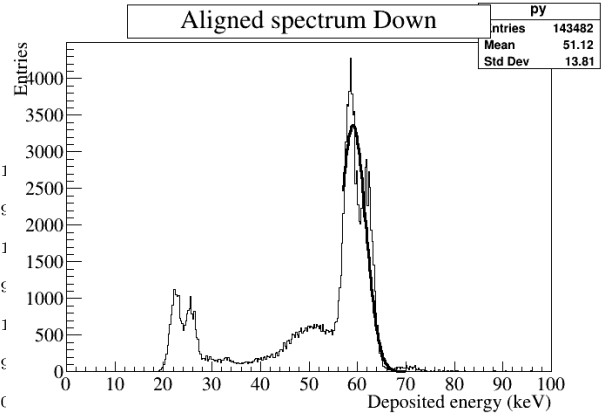

Date: 20201229  
 Run: 2  
 Module: 257  
 ADC: Down  
 FWHM: 6.14945 keV  
 Dead ch: 0, 1, 2, 3, 4, 5, 6, 7, 8, 9, 10, 11, 12, 13, 14, 15, 17, 18, 19, 32, 35, 41, 52, 55, 66, 70, 72, 75, 92, 112, 115, 132, 135, 152, 155, 172, 175, 192, 195, 215, 232, 235, 252, 255, 256, 259, 276, 279, 296, 316, 319, 336, 339, 356, 359, 376, 379, 396, 399, 419, 436, 439, 456, 459, 476, 479, 492, 496, 497, 499, 500, 501, 502, 503, 504, 505, 506, 507, 508, 510, 511