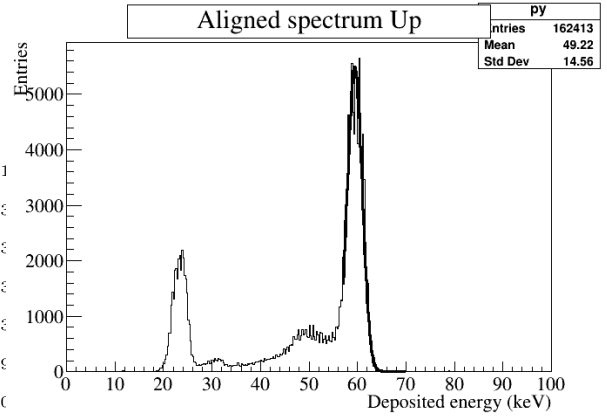

Date: 20201229
 Run: 3
 Module: 258
 ADC: Up
 FWHM: 3.56724 keV
 Dead ch: 0, 1, 2, 3, 4, 5, 6, 7, 8, 9, 10, 11, 12, 13, 14, 15, 16, 17, 18, 19, 32, 35, 52, 55, 72, 75, 92, 95, 112, 115, 135, 152, 155, 172, 175, 192, 195, 212, 215, 232, 252, 255, 256, 259, 276, 279, 296, 299, 316, 319, 339, 356, 359, 376, 379, 392, 396, 399, 416, 419, 439, 456, 459, 475, 476, 479, 484, 487, 489, 490, 494, 496, 497, 498, 499, 500, 501, 502, 503, 504, 506, 507, 508, 509, 510, 511