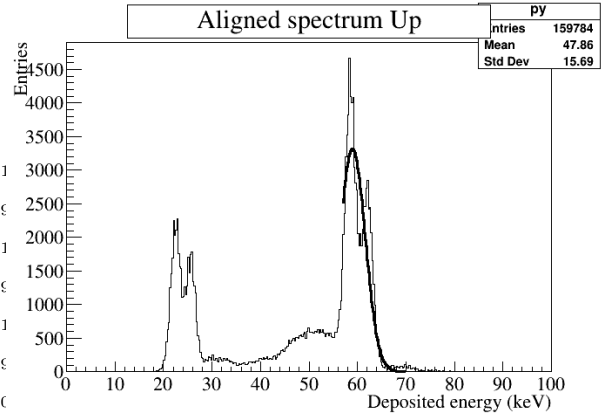

Date: 20210113
 Run: 0
 Module: 257
 ADC: Up
 FWHM: 6.15284 keV
 Dead ch: 0, 1, 2, 3, 4, 5, 6, 7, 8, 9, 10, 11, 12, 13, 14, 15, 16, 17, 18, 19, 32, 35, 41, 52, 55, 66, 70, 72, 75, 92, 95, 112, 115, 132, 135, 152, 155, 172, 175, 192, 195, 215, 232, 235, 252, 255, 256, 259, 276, 279, 296, 299, 316, 319, 336, 339, 356, 359, 376, 379, 396, 399, 419, 436, 439, 456, 459, 476, 479, 492, 496, 497, 499, 500, 501, 502, 503, 504, 505, 506, 507, 508, 509, 510, 511