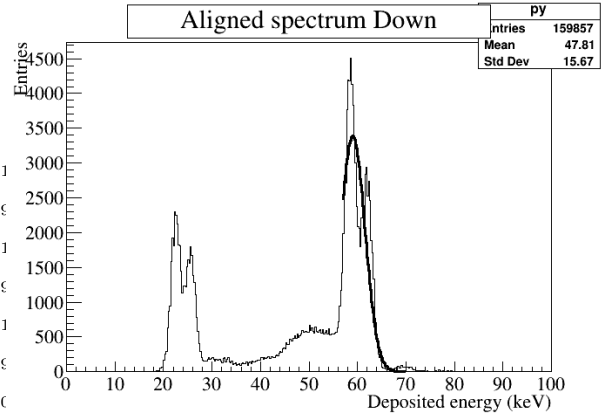

Date: 20210113  
 Run: 0  
 Module: 257  
 ADC: Down  
 FWHM: 5.9274 keV  
 Dead ch: 0, 1, 2, 3, 4, 5, 6, 7, 8, 9, 10, 11, 12, 13, 14, 15, 16, 17, 18, 19, 32, 35, 41, 52, 55, 66, 70, 72, 75, 92, 95, 112, 115, 132, 135, 152, 155, 172, 175, 192, 195, 215, 232, 235, 252, 255, 256, 259, 276, 279, 296, 299, 316, 319, 336, 339, 356, 359, 376, 379, 396, 399, 419, 436, 439, 456, 459, 476, 479, 492, 496, 497, 499, 500, 501, 502, 503, 504, 505, 506, 507, 508, 509, 510, 511